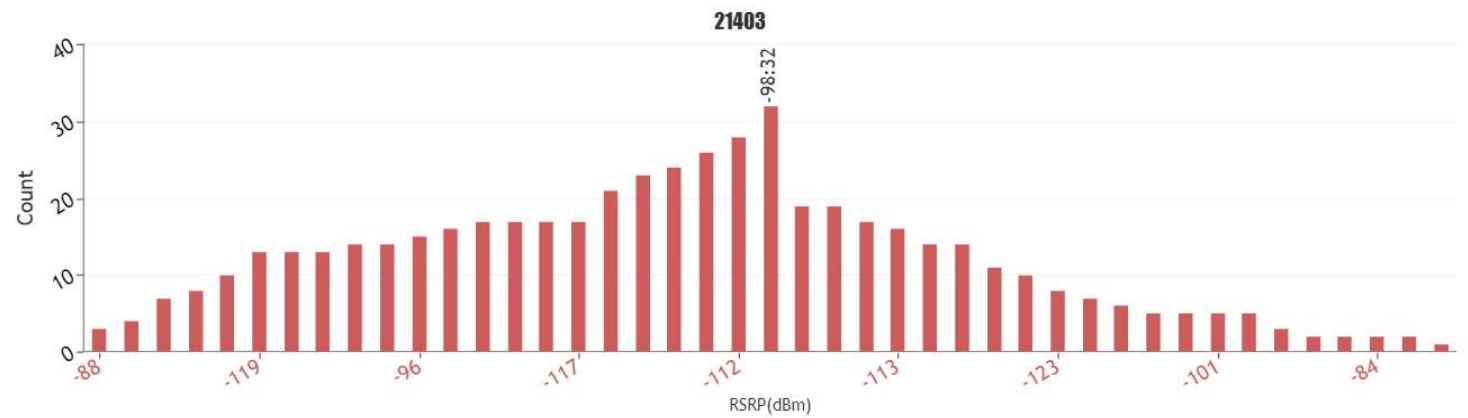

RSRP KPI statistics per mobile operator for 21403_Orange

Operators	21403
>= to -89dBm	4.3810 % (count : 23)
B/w -99dBm to -90dBm	20.5714 % (count : 108)
B/w -112dBm to -100dBm	44.0000 % (count : 231)
<= -113dBm	31.0476 % (count : 163)
Total Geo samples	525

RSRP distribution chart per mobile operator for 21403_Orange