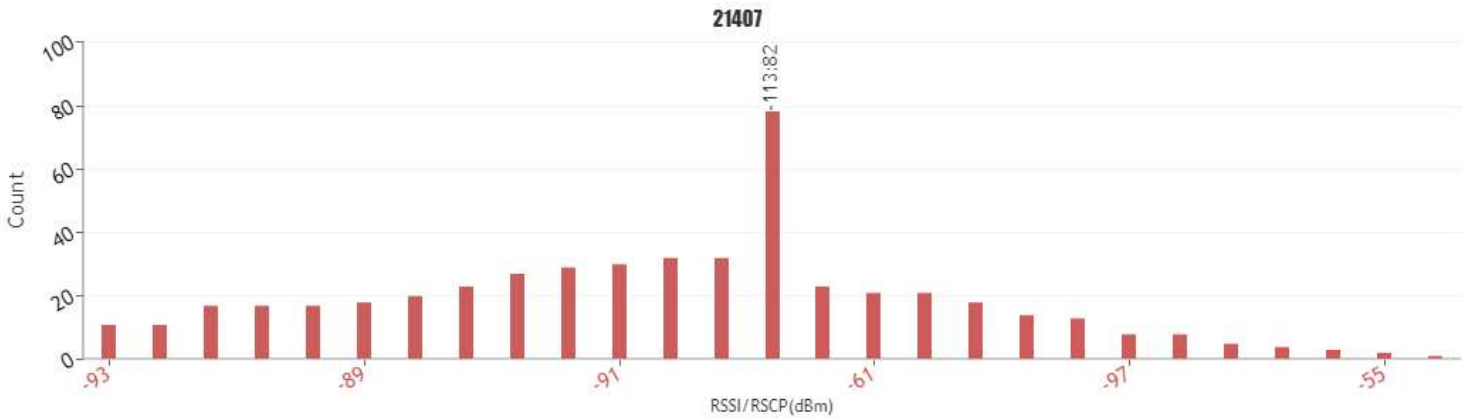

# RantCell User QoE test report

OperatorName	21407_Movistar
Test phone Model/Models	Samsung SM-A226B
Report Generation Time	Mar 23, 2022 8:19:07 AM
Test StartTime	Mar 16, 2022 3:34:31 PM
Test EndTime	Mar 16, 2022 3:45:11 PM
Download Speed Test	Yes