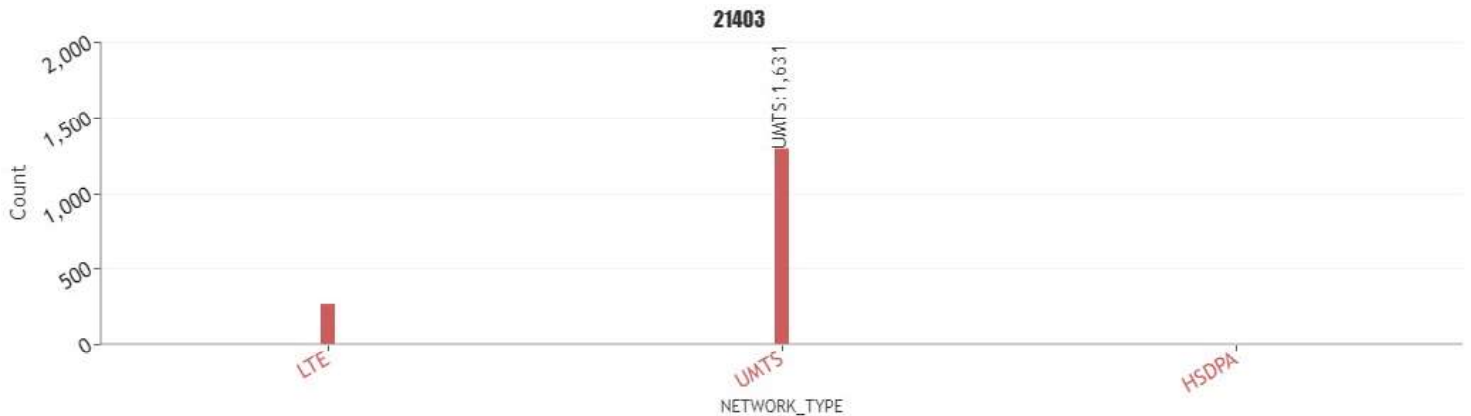

RAN technology distribution chart per mobile network operator for 21403_Orange