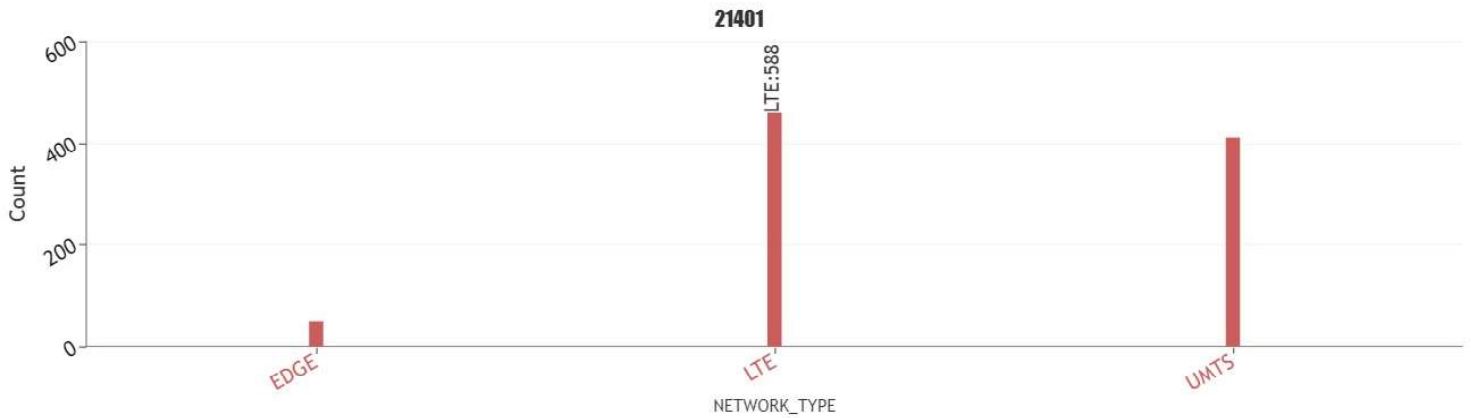

RAN technology distribution chart per mobile network operator for 21401_vodafone ES