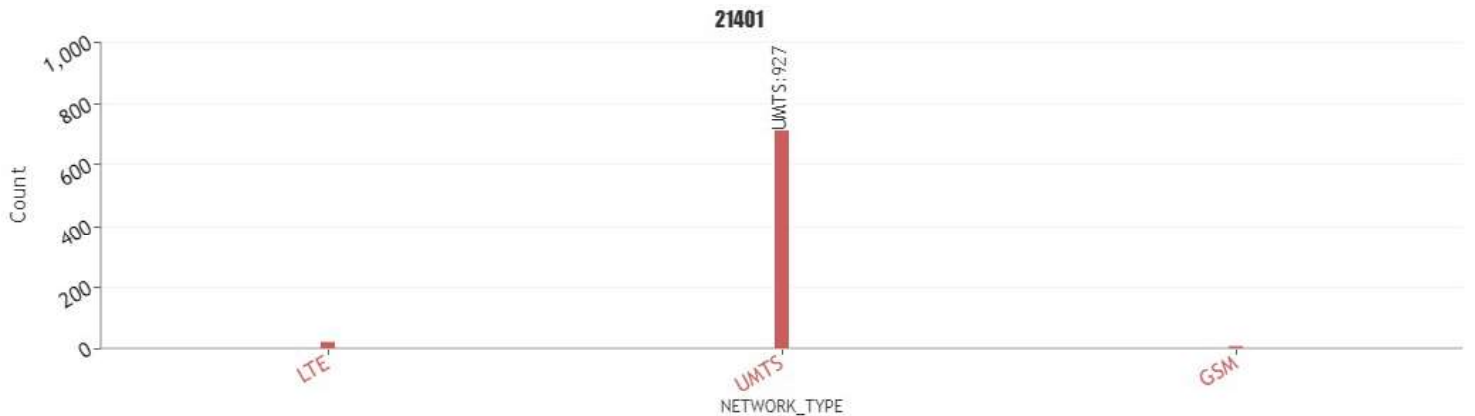

RAN technology distribution chart per mobile network operator for 21401_vodafone ES