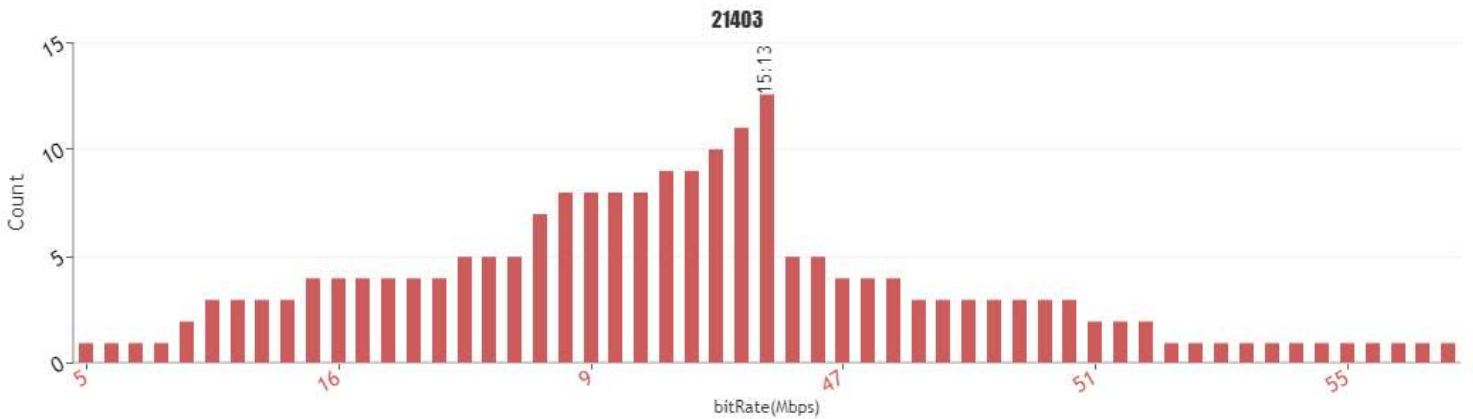

Download test distribution chart per mobile operators for 21403_Orange