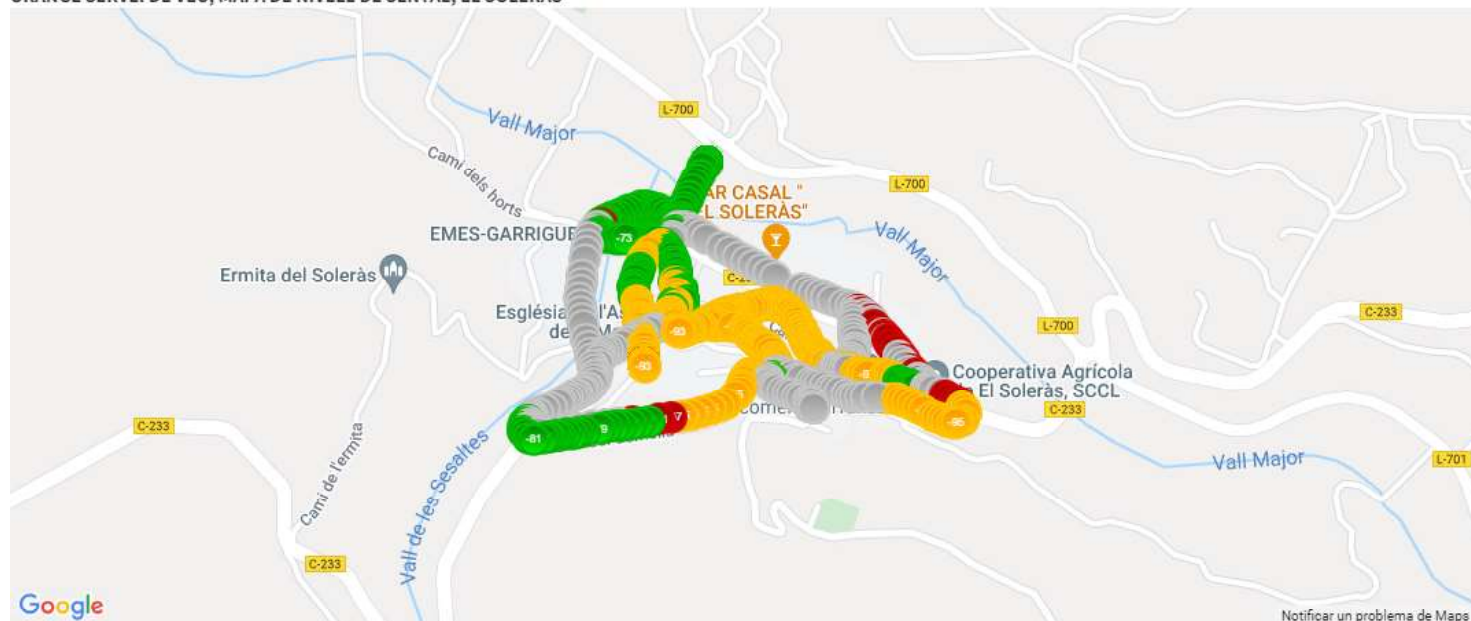

RSI KPI statistics per mobile operator for operator 21403_Orange

ORANGE SERVEI DE VEU, MAPA DE NIVELL DE SENYAL, EL SOLERÀS