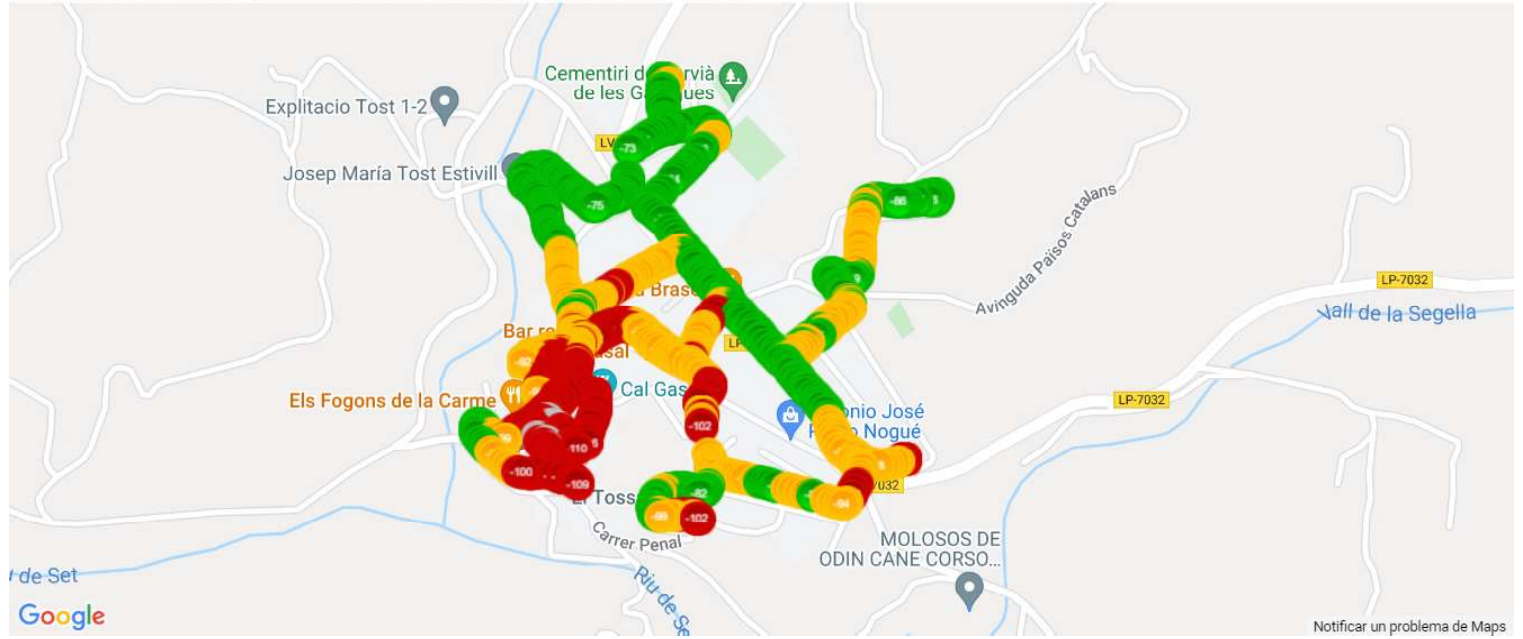

RSRP view

RSRP KPI statistics per mobile operator for operator 21407_Movistar

MOVISTAR SERVEI DE DADES, MAPA DE NIVELL DE SENYAL, CERVIÀ DE LES GARRIGUES