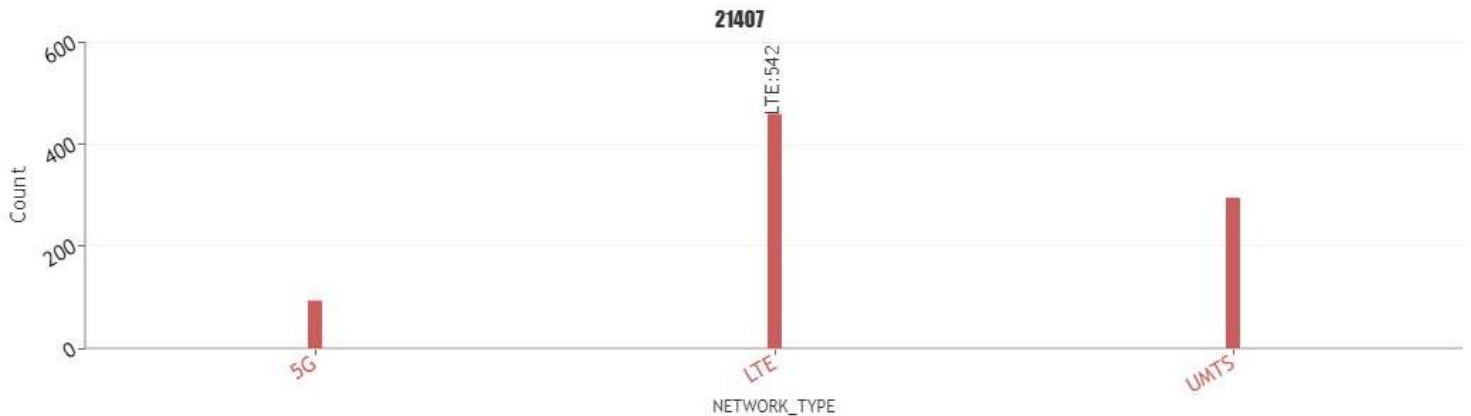

RAN technology statistics per mobile network operator for 21407_Movistar

Network Type	21407
5G	10.0858%
4G	58.1545%
3G	31.7597%
2G	0.0000%
CDMA	0.0000%
NONNETWORK	0.0000%
Total Geo samples	932

RAN technology distribution chart per mobile network operator for 21407_Movistar