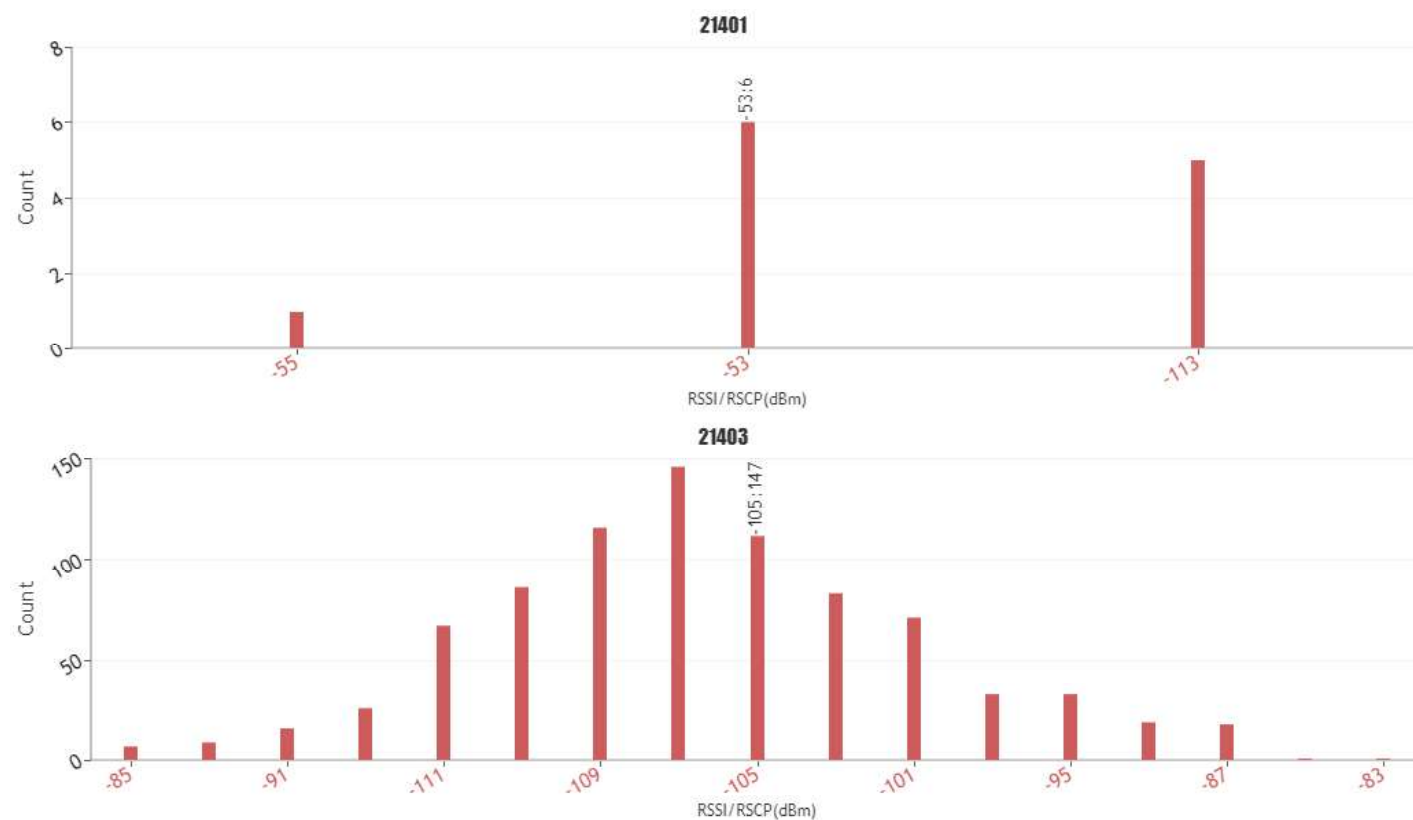

RSI KPI statistics per mobile operator for 21403_Orange

Operators	21403	21401
>= -89dBm	4.0956 % (count : 36)	58.3333 % (count : 7)
B/w -99dBm to -90dBm	20.9329 % (count : 184)	0 % (count : 0)
B/w -112dBm to -100dBm	58.3618 % (count : 513)	0 % (count : 0)
<= -113dBm	16.6098 % (count : 146)	41.6667 % (count : 5)
Total Geo samples	879	12

RSI distribution chart per mobile operator for 21403_Orange