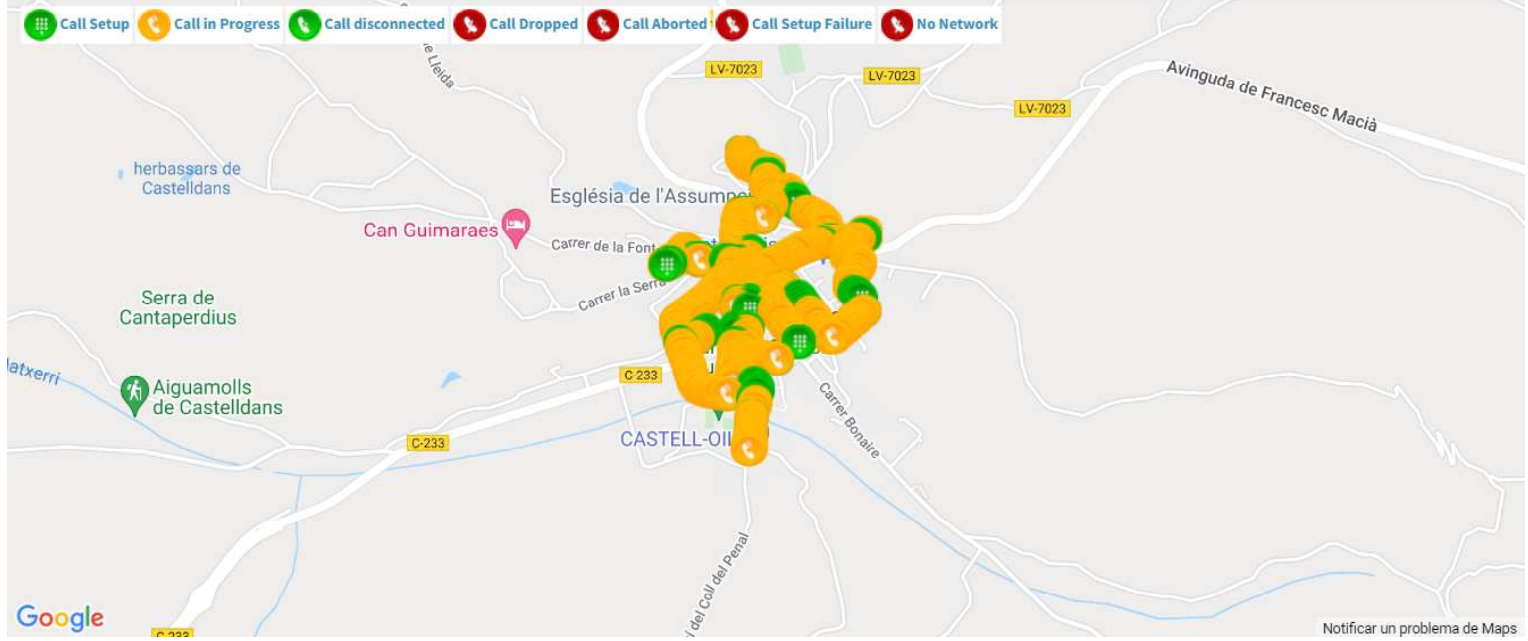

Voice call test report

Call test view of mobile operators for 21403_Orange

ORANGE SERVEI DE VEU, MAPA DE TRUCADES, CASTELLDANS

Call test KPI statistics per mobile operator for 21403_Orange

Operators	21403
Total Calls Success	23
Total Calls Attempted	24
Total Calls Failed	1
Dropped Calls	0
Aborted Calls	0
CallSetup Failed	1
No Network ?	0
Attempted Voice call on 2G ?	0
Attempted Voice call on 3G ?	7
Successful CSFB call to 3G ?	16
Not Determined(Voice CallType) ?	1