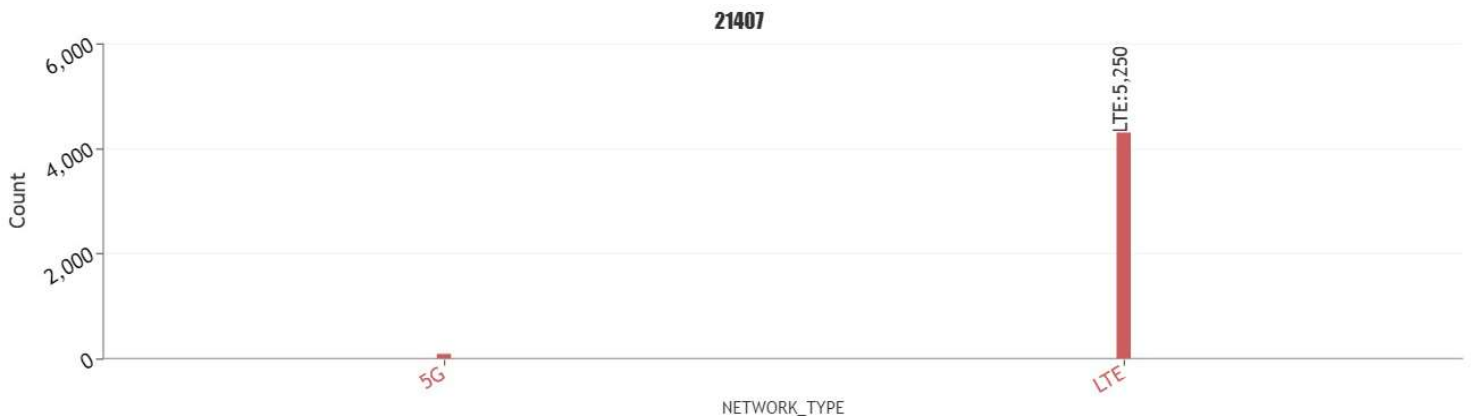

RAN technology distribution chart per mobile network operator for 21407_Movistar