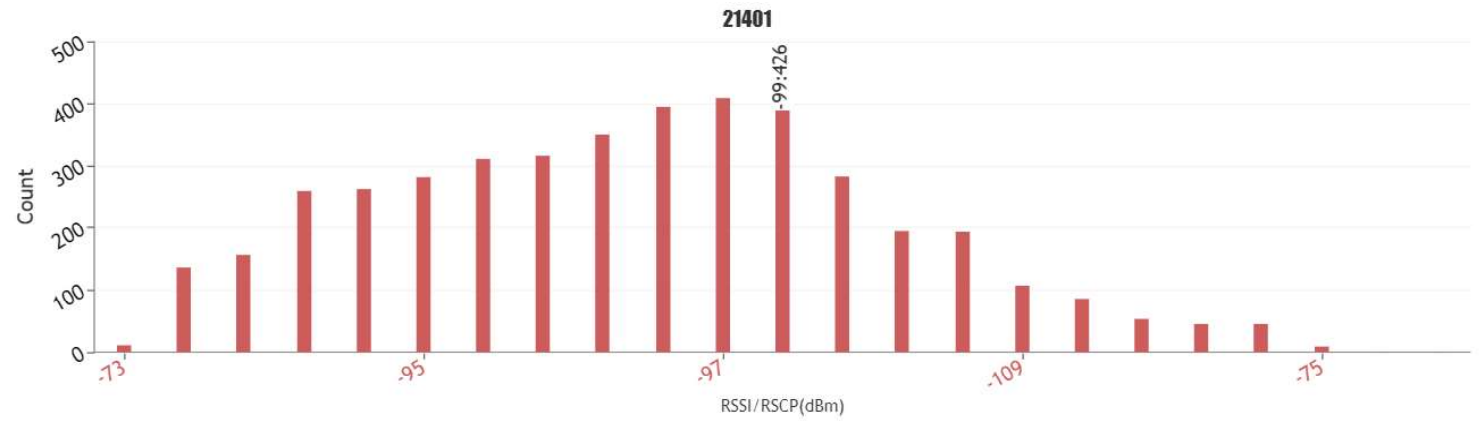

RSSI KPI statistics per mobile operator for 21401_vodafone ES

Operators	21401
>= -89dBm	22.6289 % (count : 983)
B/w -99dBm to -90dBm	39.7790 % (count : 1728)
B/w -112dBm to -100dBm	31.5378 % (count : 1370)
<= -113dBm	6.0543 % (count : 263)
Total Geo samples	4344

RSSI distribution chart per mobile operator for 21401_vodafone ES