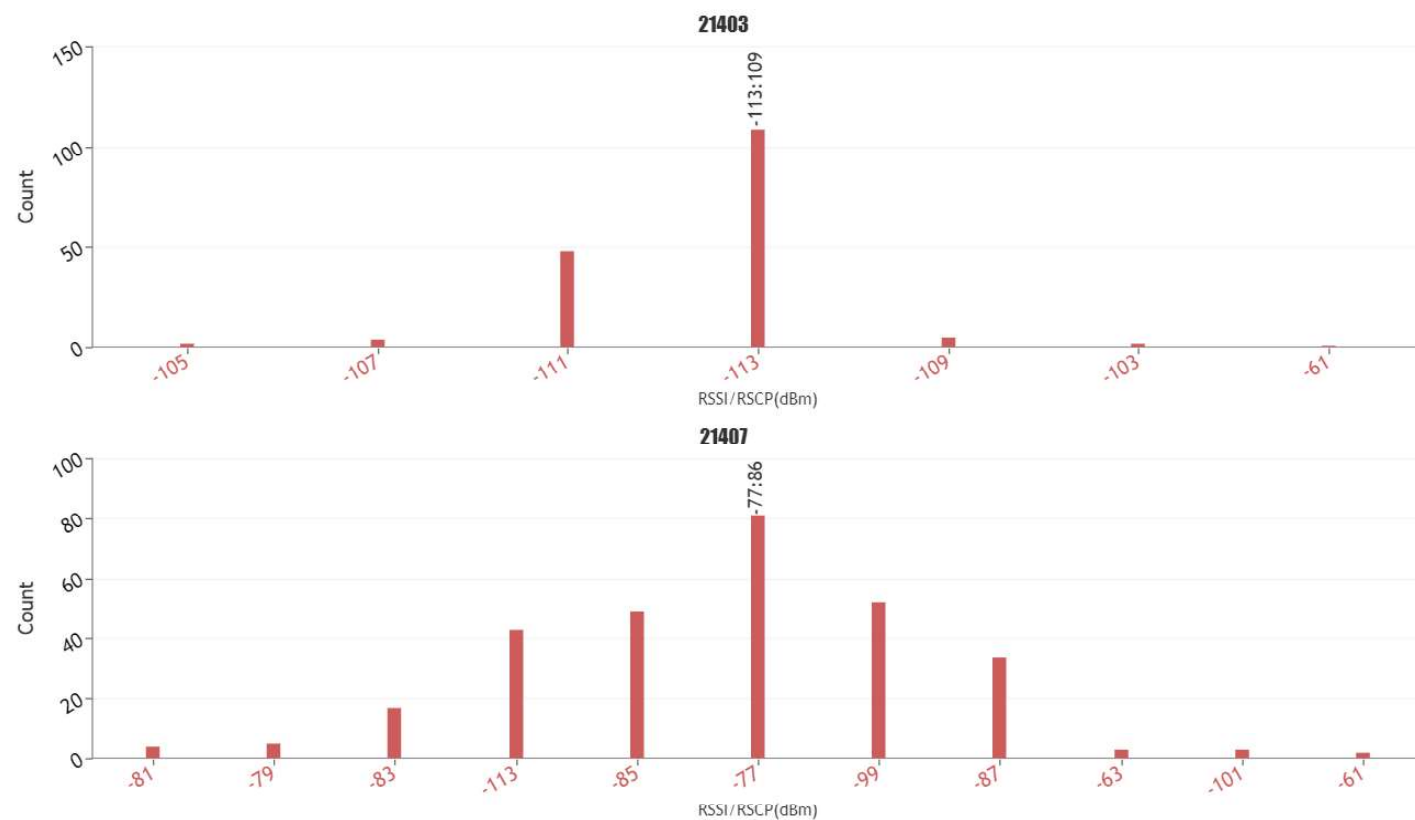

RSI KPI statistics per mobile operator for 21403_Orange

Operators	21403	21407
>= -89dBm	0.5848 % (count : 1)	67.1141 % (count : 200)
B/w -99dBm to -90dBm	0 % (count : 0)	17.4497 % (count : 52)
B/w -112dBm to -100dBm	35.6725 % (count : 61)	1.0067 % (count : 3)
<= -113dBm	63.7427 % (count : 109)	14.4295 % (count : 43)
Total Geo samples	171	298

RSI distribution chart per mobile operator for 21403_Orange