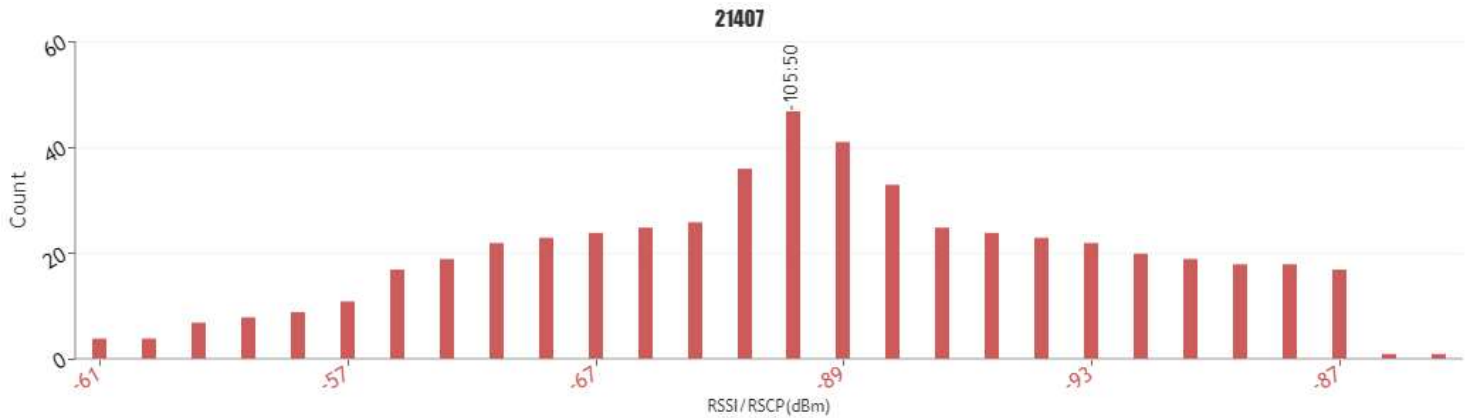

RSSI KPI statistics per mobile operator for 21407_Movistar

Operators	21407
>= -89dBm	67.0932 % (count : 367)
B/w -99dBm to -90dBm	17.7331 % (count : 97)
B/w -112dBm to -100dBm	13.8940 % (count : 76)
<= -113dBm	1.2797 % (count : 7)
Total Geo samples	547

RSSI distribution chart per mobile operator for 21407_Movistar