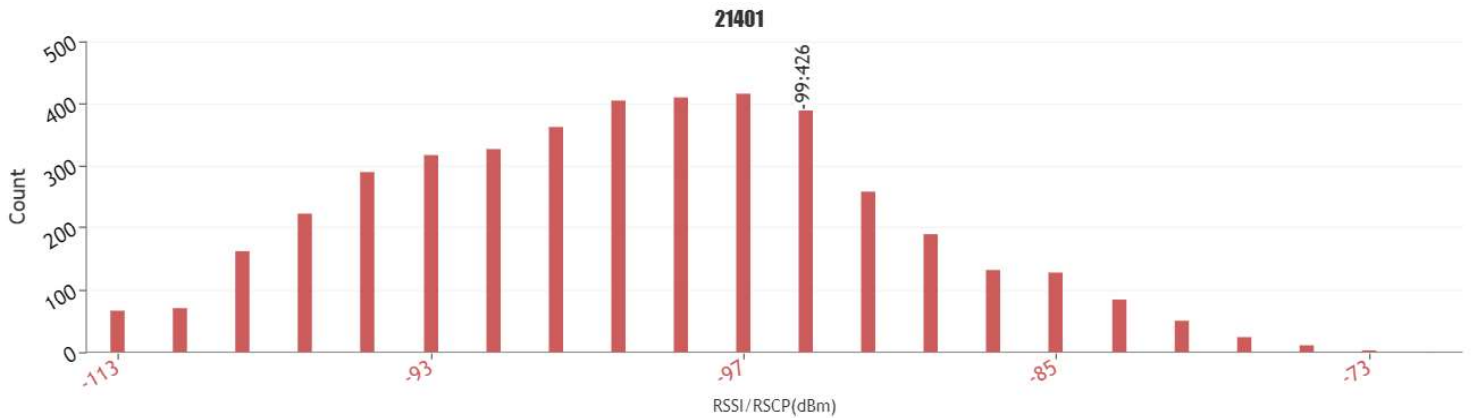

RSSI KPI statistics per mobile operator for 21401_vodafone ES

Operators	21401
>= -89dBm	20.3661 % (count : 890)
B/w -99dBm to -90dBm	41.4645 % (count : 1812)
B/w -112dBm to -100dBm	36.6362 % (count : 1601)
< -113dBm	1.5332 % (count : 67)
Total Geo samples	4370

RSSI distribution chart per mobile operator for 21401_vodafone ES