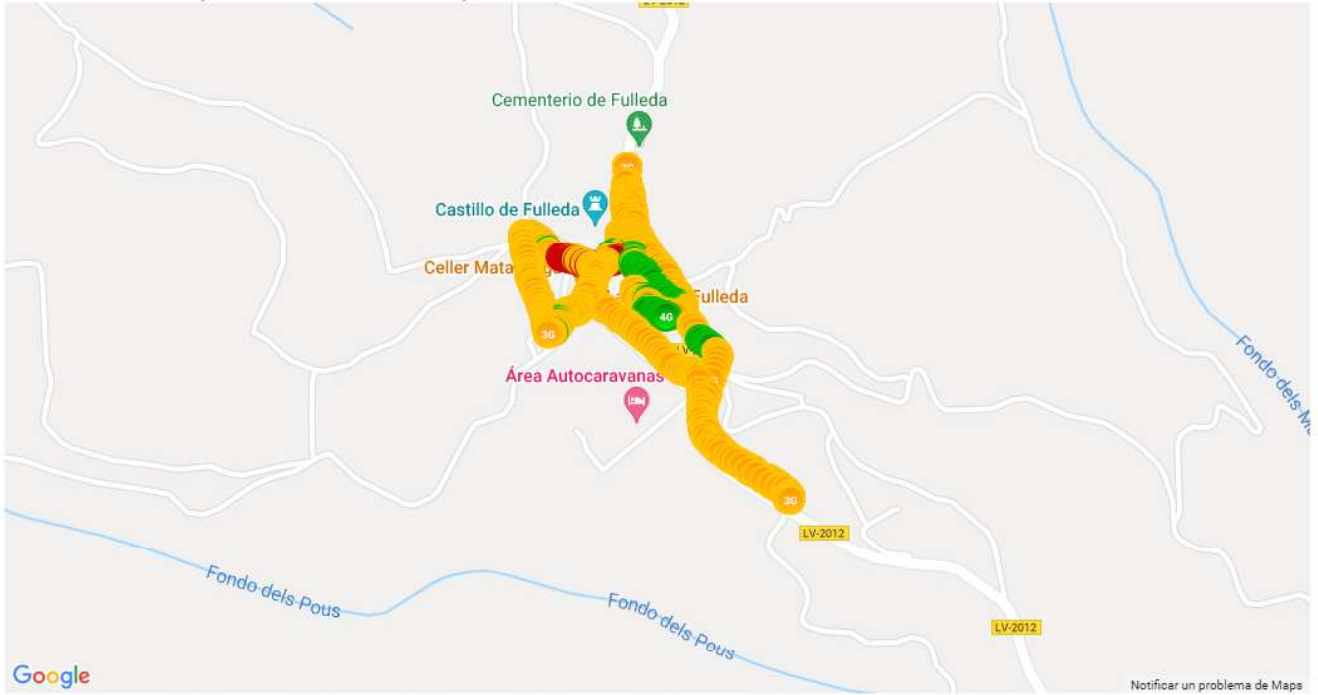

# User perceived mobile network coverage during tests

mobile network coverage during tests for operators 21407\_Movistar

MOVISTAR SERVEI DE VEU, ACCÉS A XARXES DE L'OPERADOR, FULLEDA