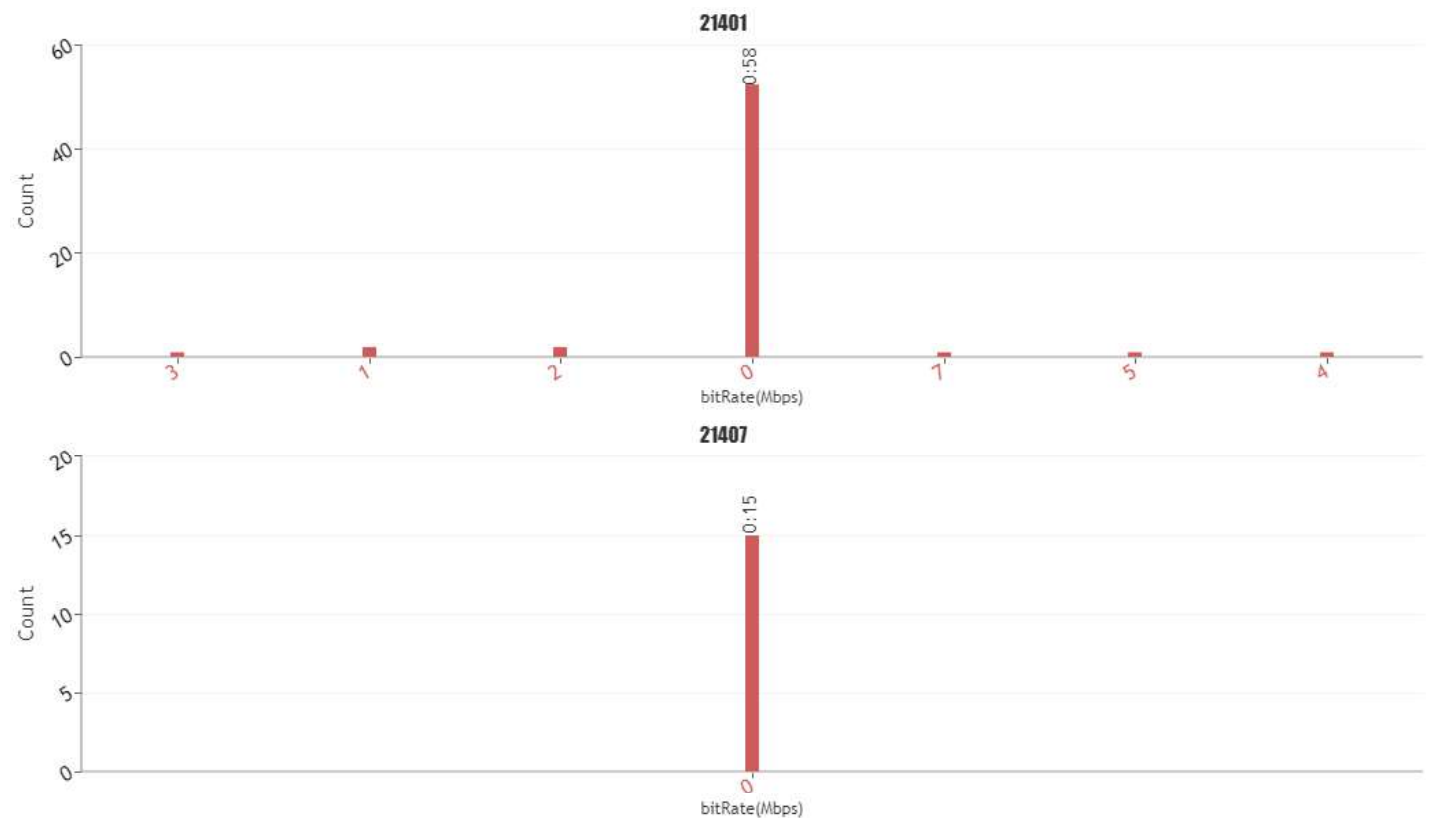

Download test distribution chart per mobile operators for 21401_vodafone ES