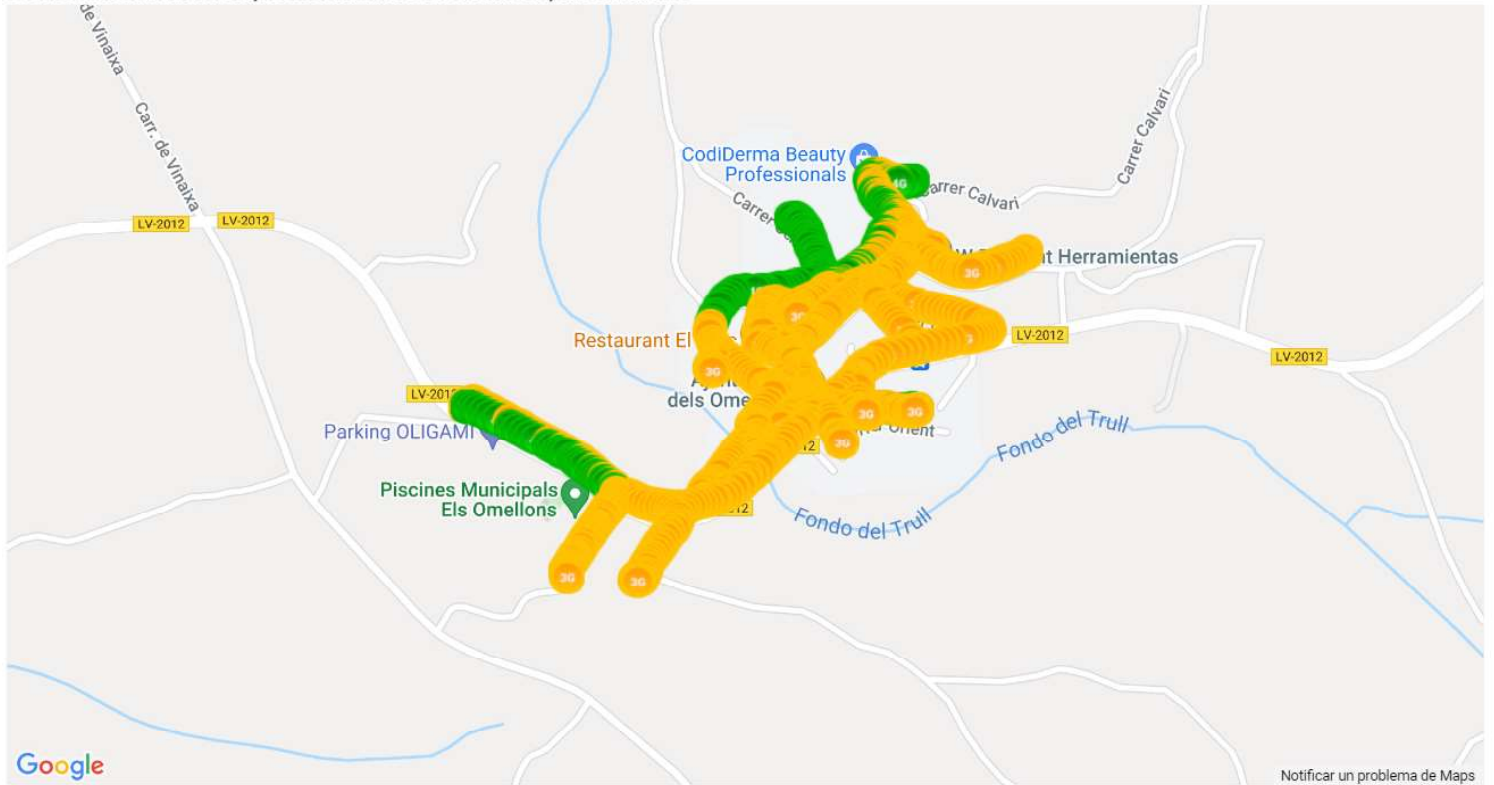

User perceived mobile network coverage during tests

mobile network coverage during tests for operators 21407_Movistar

MOVISTAR SERVEI DE DADES, ACCÉS A XARXES DE L'OPERADOR, ELS OMELLONS