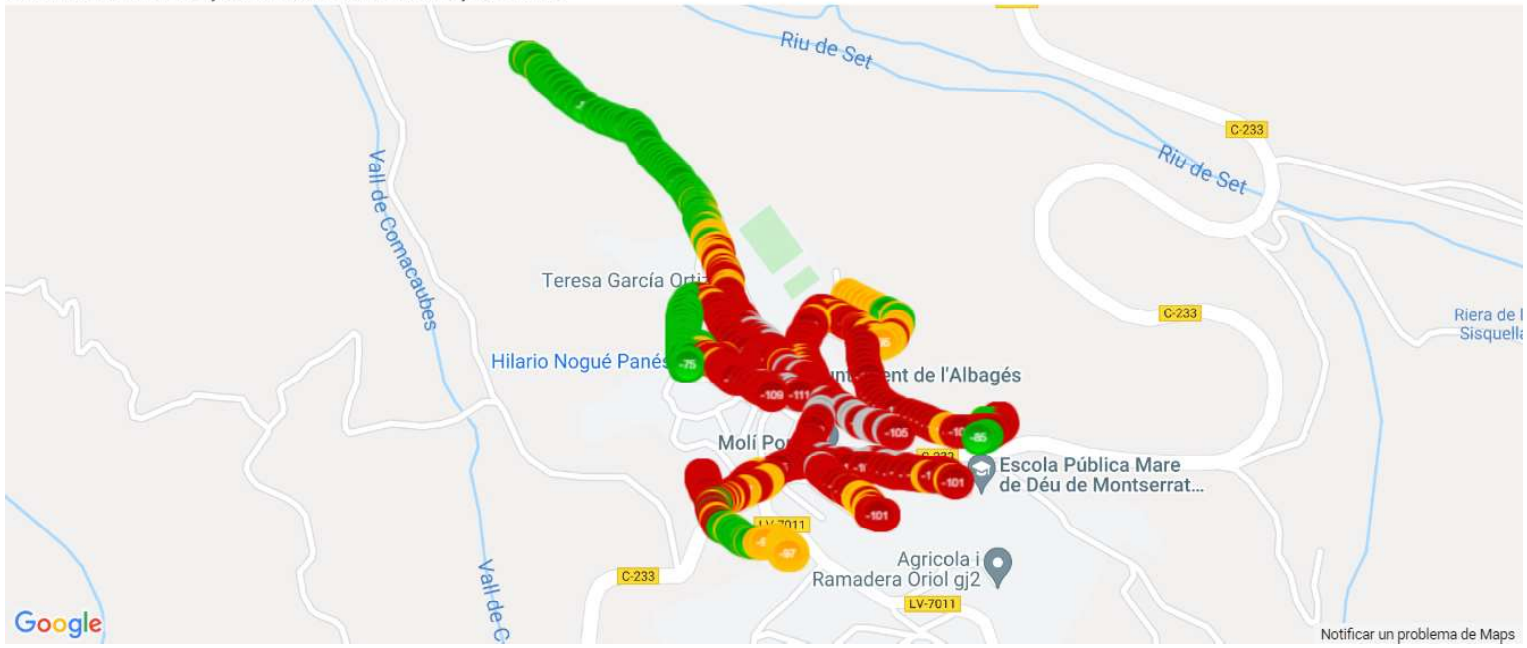

RSSI view

RSSI KPI statistics per mobile operator for operator 21403_Orange

ORANGE SERVEI DE VEU, MAPA DE NIVELL DE SENYAL, L'ALBAGÉS