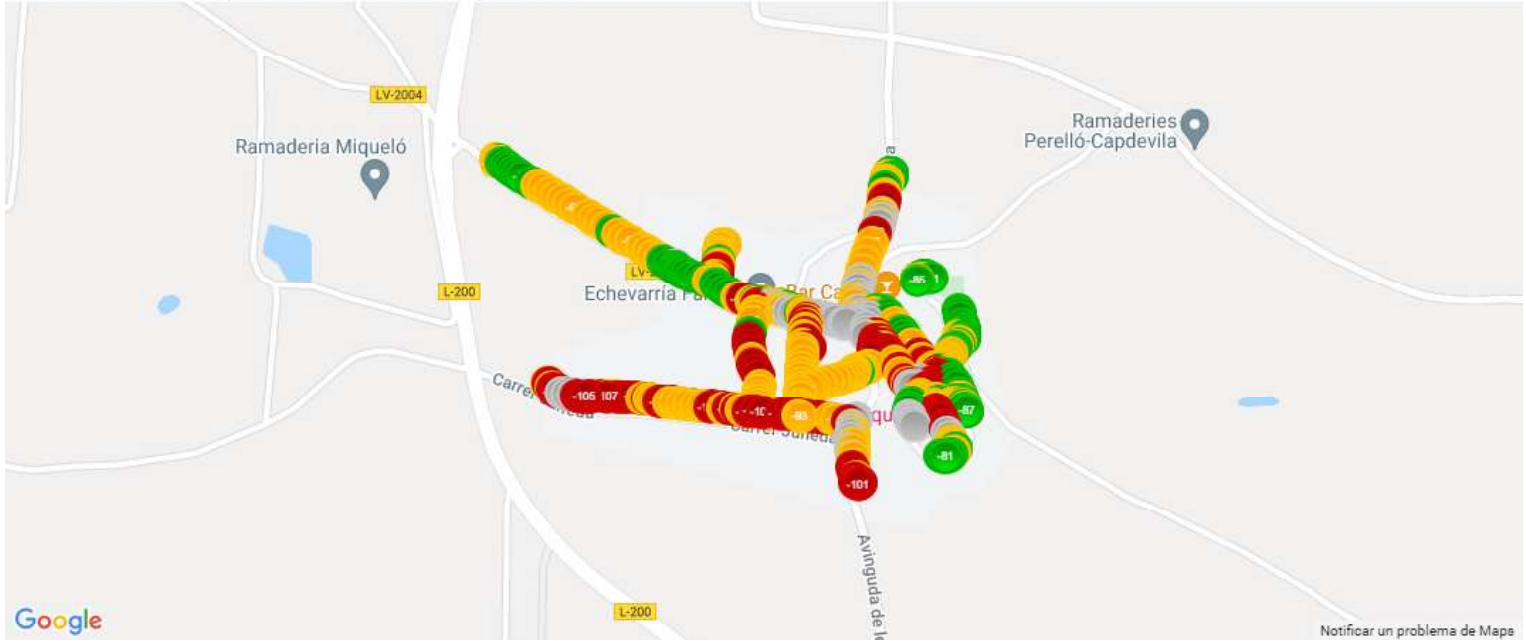

RSSI view

RSSI KPI statistics per mobile operator for operator 21407_Movistar

MOVISTAR SERVEI DE VEU, MAPA DE NIVELL DE SENYAL, PUIGGROS