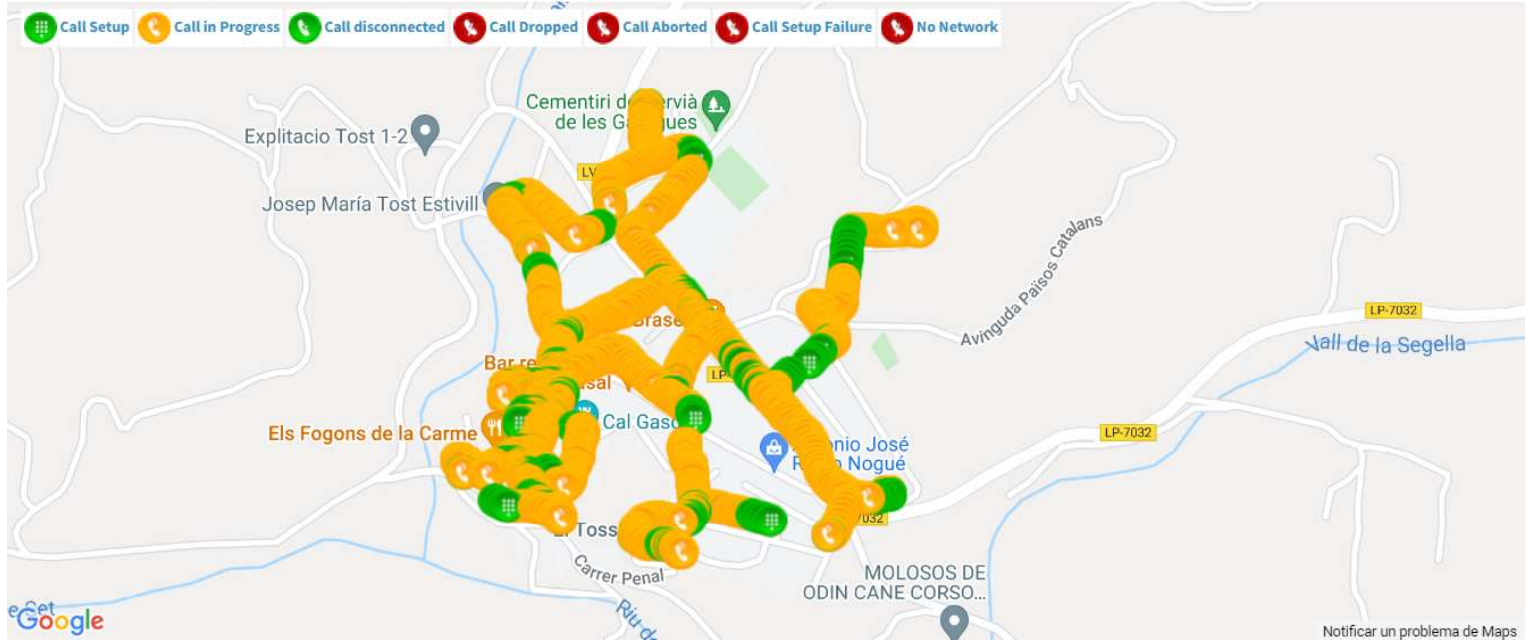

### ORANGE SERVEI DE VEU, MAPA DE TRUCADES, CERVIÀ DE LES GARRIGUES

Call test KPI statistics per mobile operator for 21403\_Orange

Operators	21403
Total Calls Success	41
Total Calls Attempted	42
Total Calls Failed	1
Dropped Calls	0
Aborted Calls	0
CallSetup Failed	1
No Network <a href="#">?</a>	0
Attempted Voice call on 2G <a href="#">?</a>	0
Attempted Voice call on 3G <a href="#">?</a>	11
Successful CSFB call to 3G <a href="#">?</a>	30
Not Determined(Voice CallType) <a href="#">?</a>	1