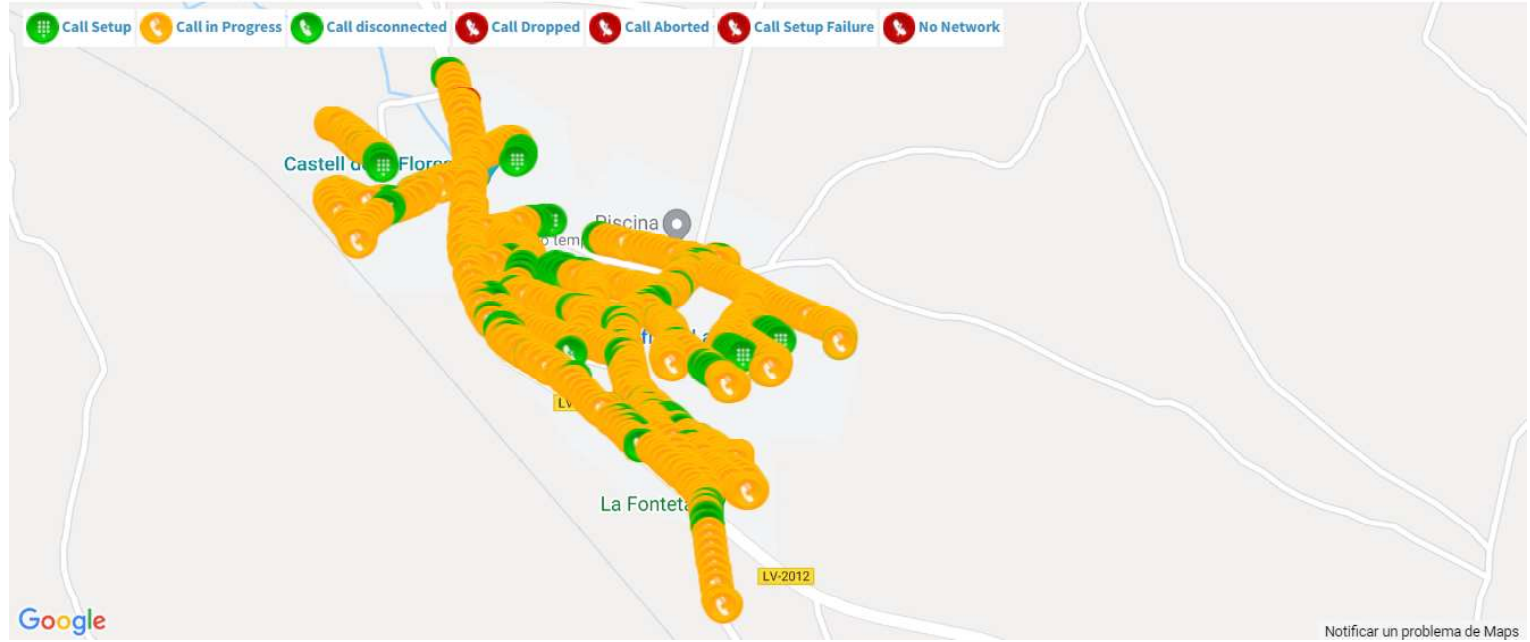

Voice call test report

Call test view of mobile operators for 21401_vodafone ES

VODAFONE SERVEI DE VEU, MAPA DE TRUCADES, LA FLORESTA

Call test KPI statistics per mobile operator for 21401_vodafone ES

Operators	21401
Total Calls Success	34
Total Calls Attempted	36
Total Calls Failed	2
Dropped Calls	1
Aborted Calls	0
CallSetup Failed	1
No Network ?	0
Attempted Voice call on 2G ?	0
Attempted Voice call on 3G ?	30
Successful CSFB call to 3G ?	5