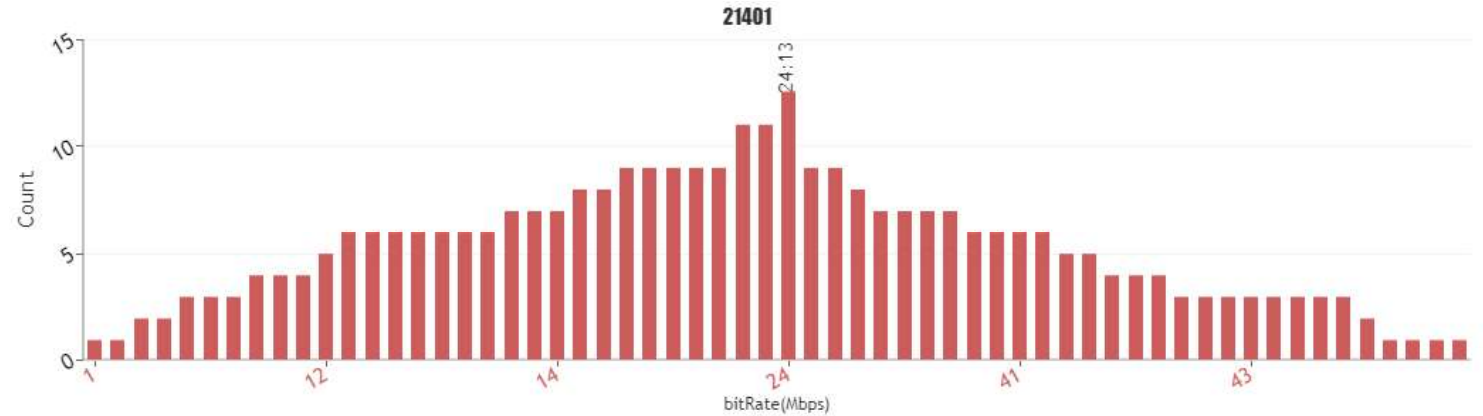

Download test distribution chart per mobile operators for 21401_vodafone ES