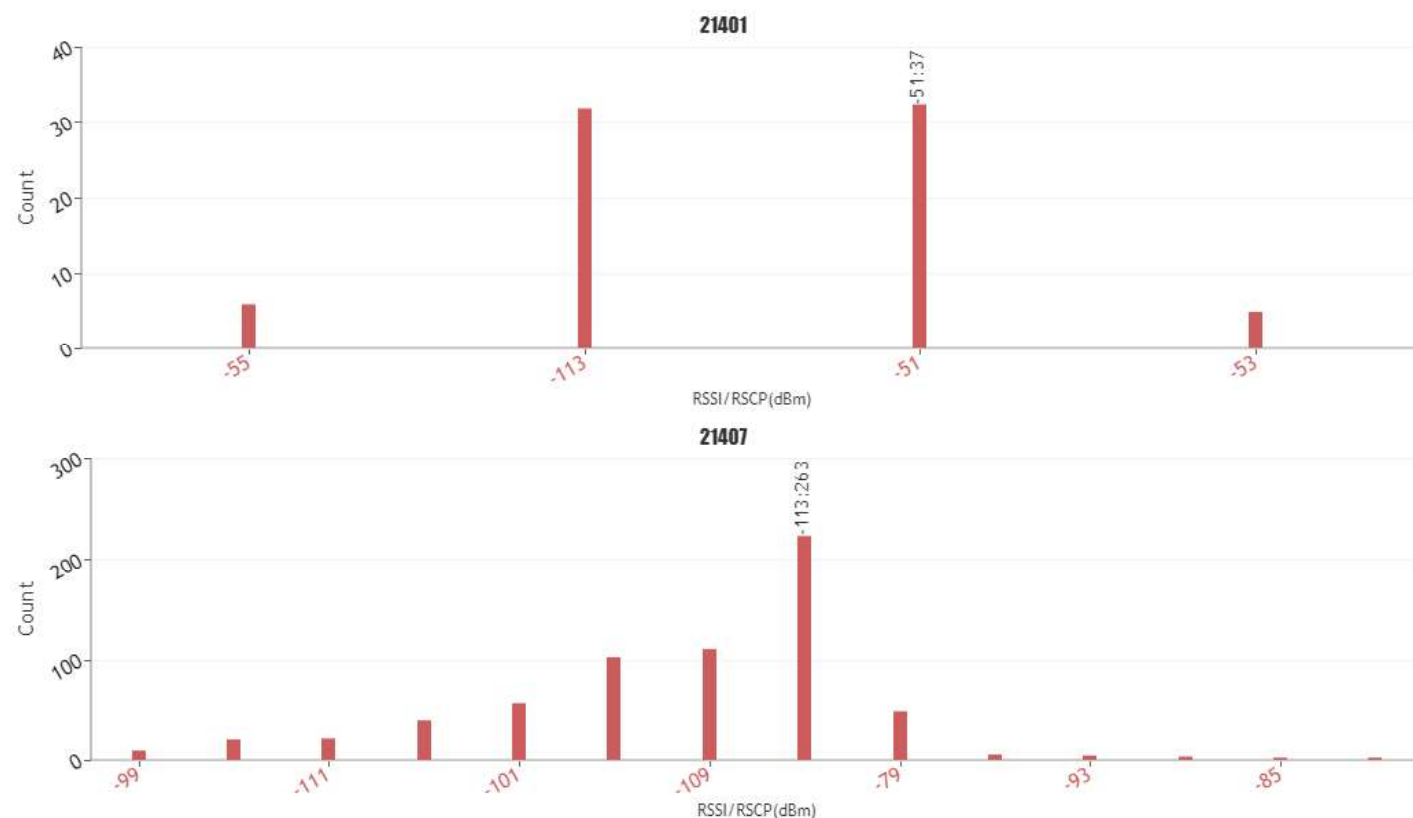

RSI distribution chart per mobile operator for 21407_Movistar