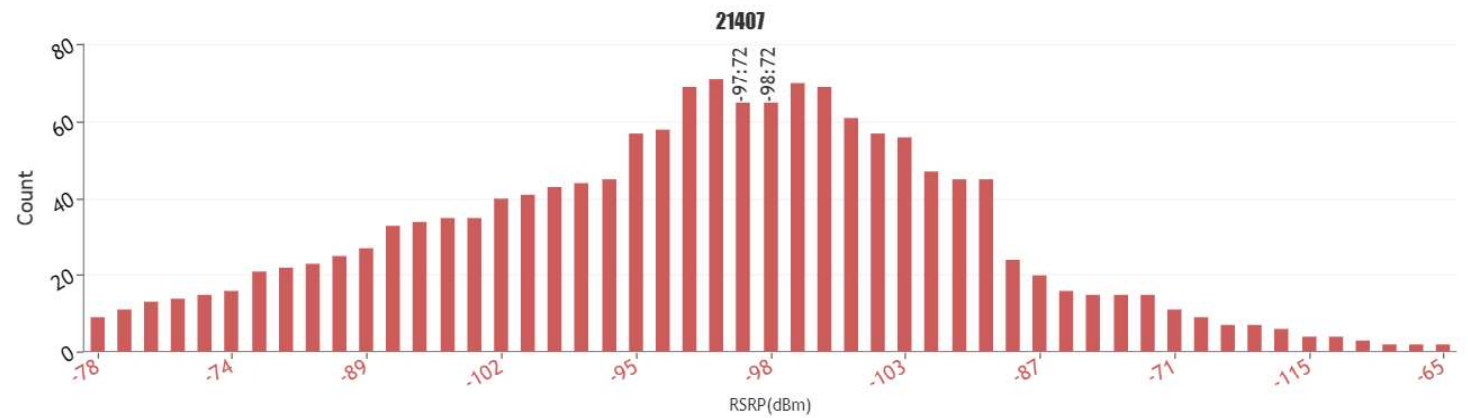

RSRP KPI statistics per mobile operator for 21407_Movistar

Operators	21407
>= to -89dBm	26.6538 % (count : 415)
B/w -99dBm to -90dBm	35.3886 % (count : 551)
B/w -112dBm to -100dBm	37.3796 % (count : 582)
<= -113dBm	0.5780 % (count : 9)
Total Geo samples	1557

RSRP distribution chart per mobile operator for 21407_Movistar