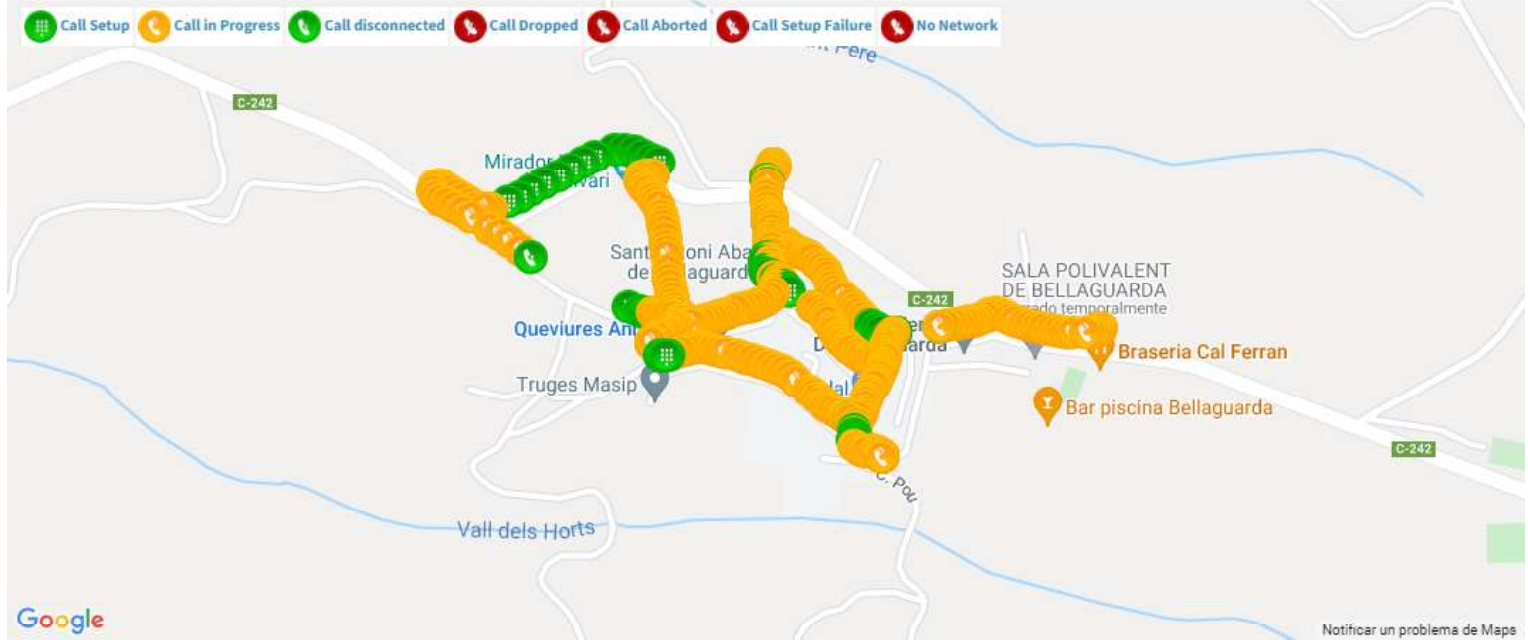

Voice call test report

Call test view of mobile operators for 21403_Orange

ORANGE SERVEI DE VEU, MAPA DE TRUCADES, BELLAGUARDA

Call test KPI statistics per mobile operator for 21403_Orange

Operators	21403
Total Calls Success	13
Total Calls Attempted	14
Total Calls Failed	1
Dropped Calls	1
Aborted Calls	0
CallSetup Failed	0
No Network	0
Attempted Voice call on 2G	0
Attempted Voice call on 3G	2
Successful CSFB call to 3G	11