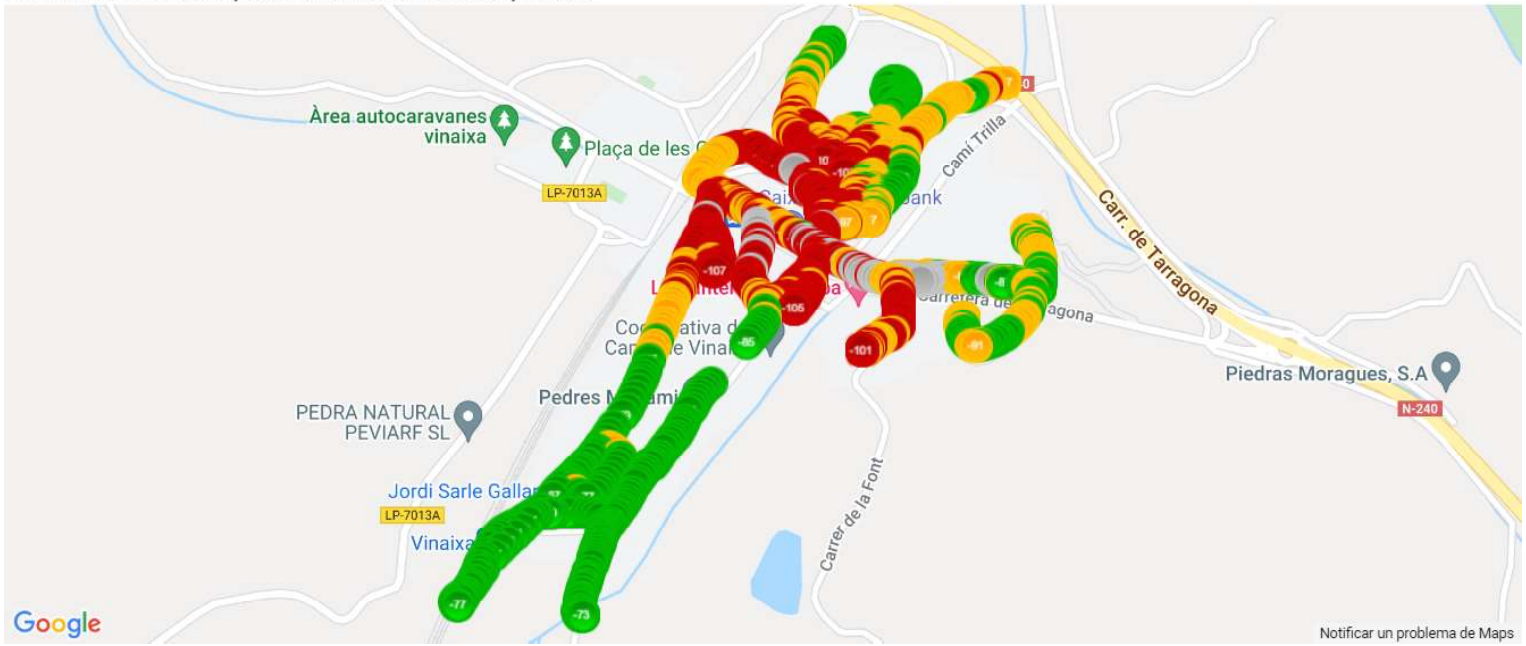

RSSI view

RSSI KPI statistics per mobile operator for operator 21403_Orange

ORANGE SERVEI DE DADES, MAPA DE NIVELL DE SENYAL 3G, VINAIXA