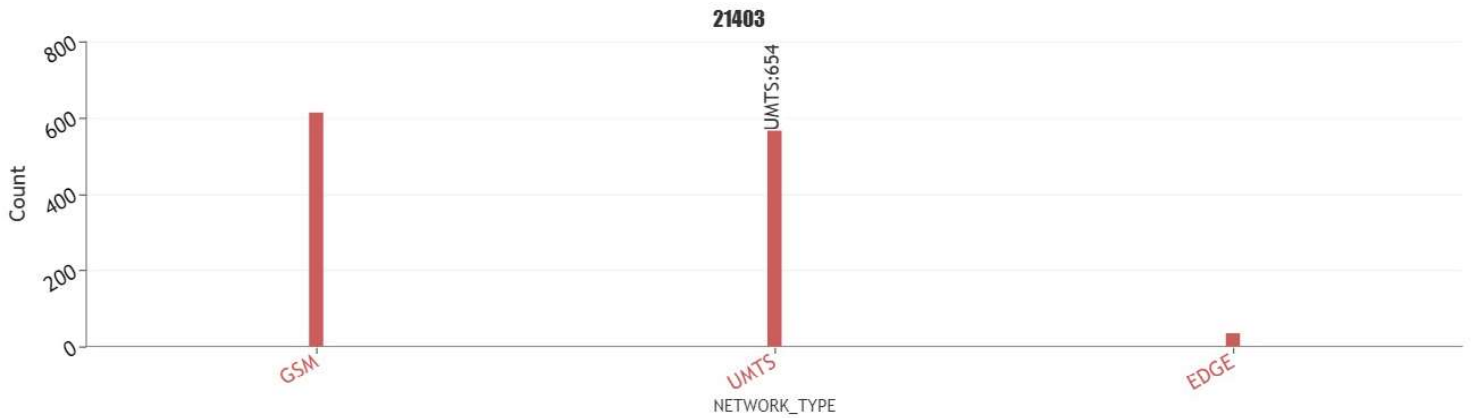

RAN technology statistics per mobile network operator for 21403_Orange

Network Type	21403
5G	0.0000%
4G	0.0000%
3G	50.1534%
2G	49.8466%
CDMA	0.0000%
NONNETWORK	0.0000%
Total Geo samples	1304

RAN technology distribution chart per mobile network operator for 21403_Orange