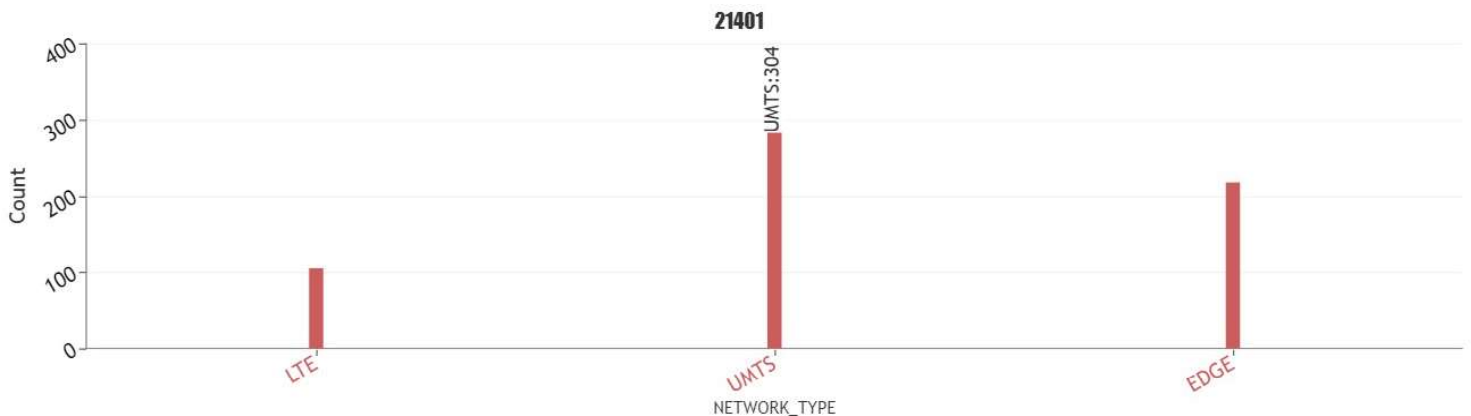

RAN technology distribution chart per mobile network operator for 21401_vodafone ES