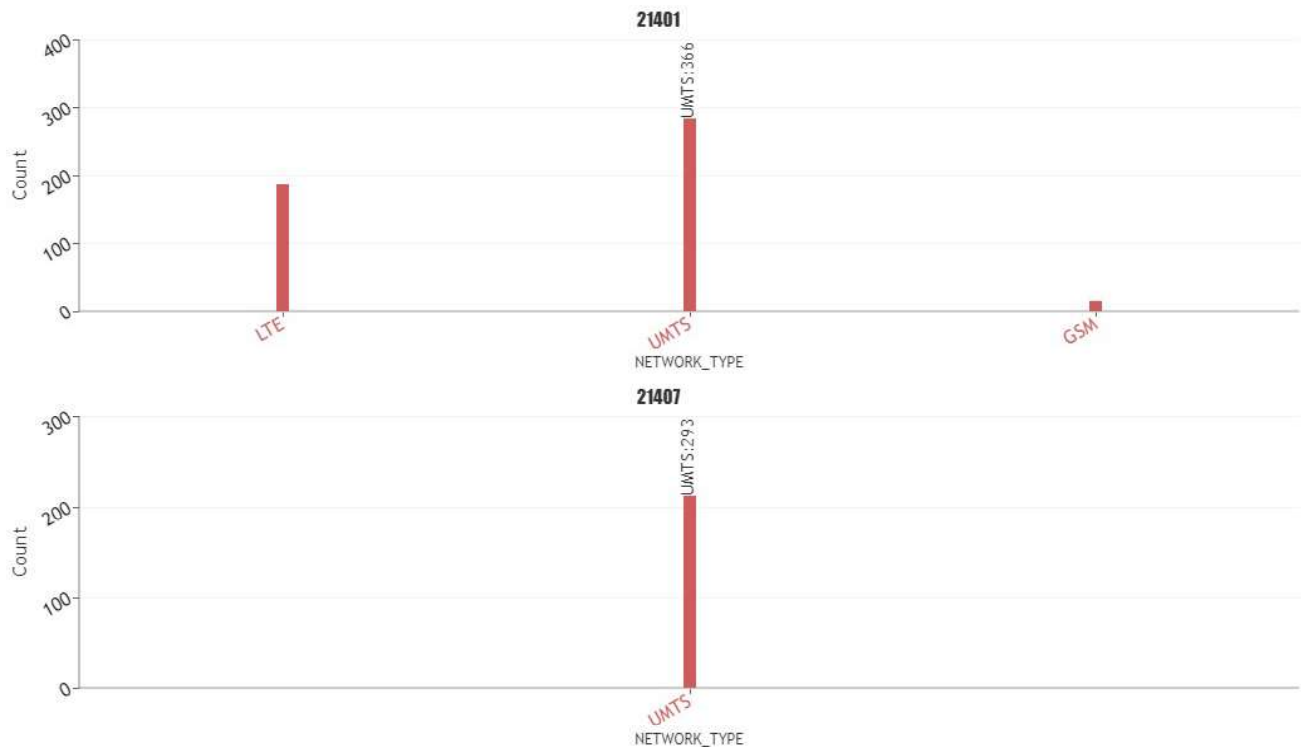

RAN technology distribution chart per mobile network operator for 21401_vodafone ES