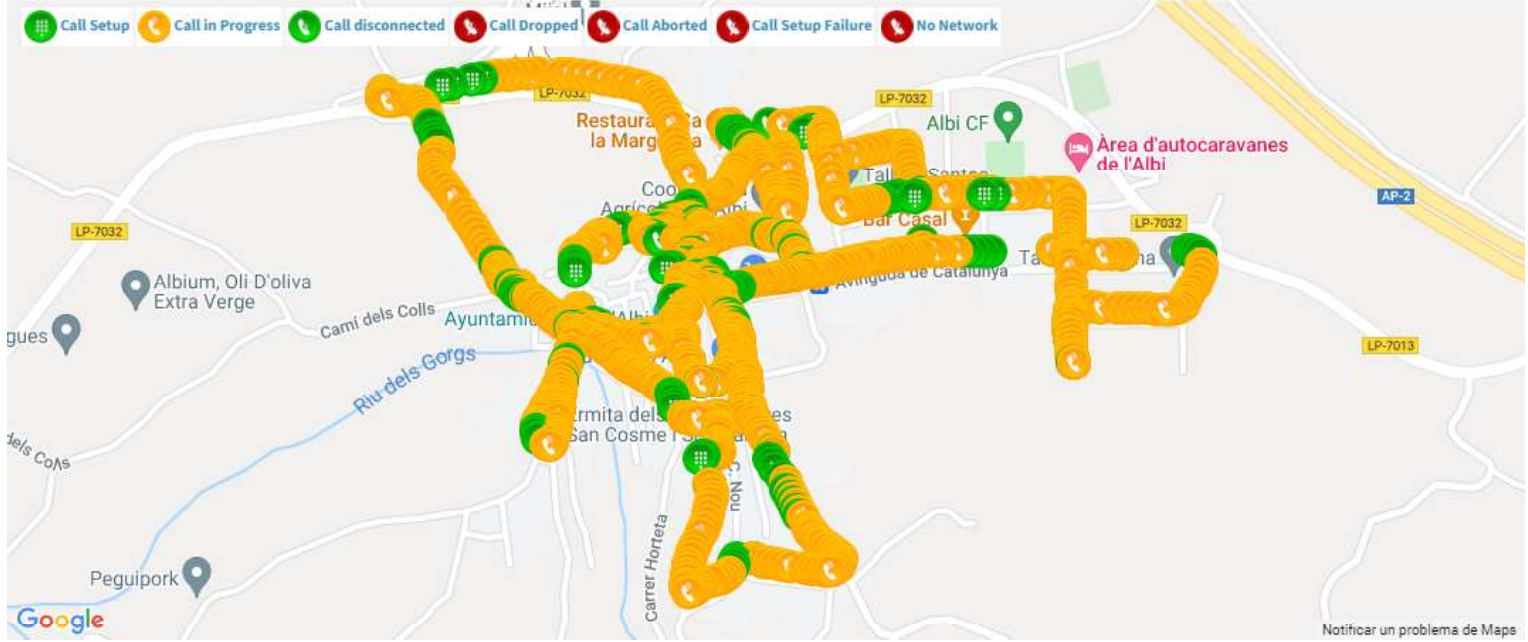

Voice call test report

Call test view of mobile operators for 21403_Orange

ORANGE SERVEI DE VEU, MAPA DE TRUCADES, L'ALBI

Call test KPI statistics per mobile operator for 21403_Orange

Operators	21403
Total Calls Success	44
Total Calls Attempted	45
Total Calls Failed	1
Dropped Calls	1
Aborted Calls	0
CallSetup Failed	0
No Network	0
Attempted Voice call on 2G	0
Attempted Voice call on 3G	7
Successful CSFB call to 3G	38