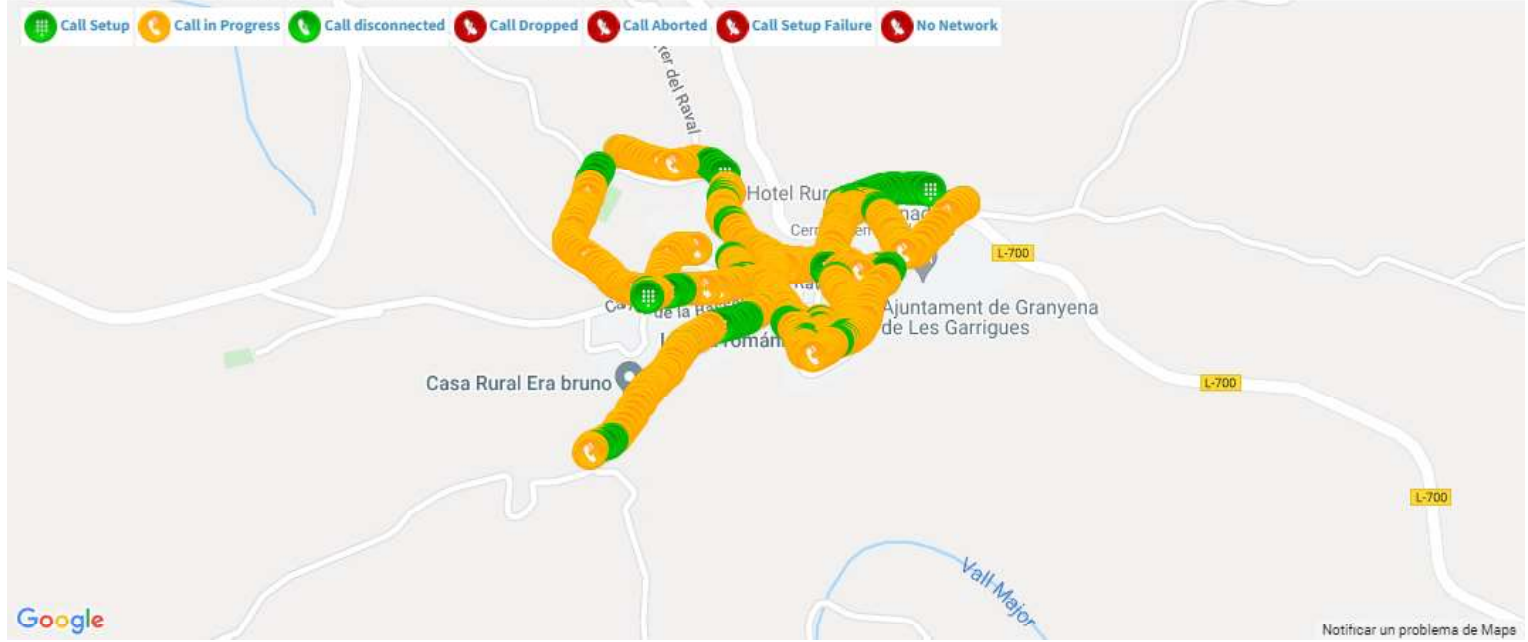

Voice call test report

Call test view of mobile operators for 21403_Orange

ORANGE SERVEI DE VEU, MAPA DE TRUCADES, GRANYENA DE LES GARRIGUES

Call test KPI statistics per mobile operator for 21403_Orange

Operators	21403
Total Calls Success	22
Total Calls Attempted	23
Total Calls Failed	1
Dropped Calls	0
Aborted Calls	0
CallSetup Failed	1
No Network ?	0
Attempted Voice call on 2G ?	0
Attempted Voice call on 3G ?	0
Successful CSFB call to 2G ?	6
Successful CSFB call to 3G ?	16
Not Determined(Voice CallType) ?	1