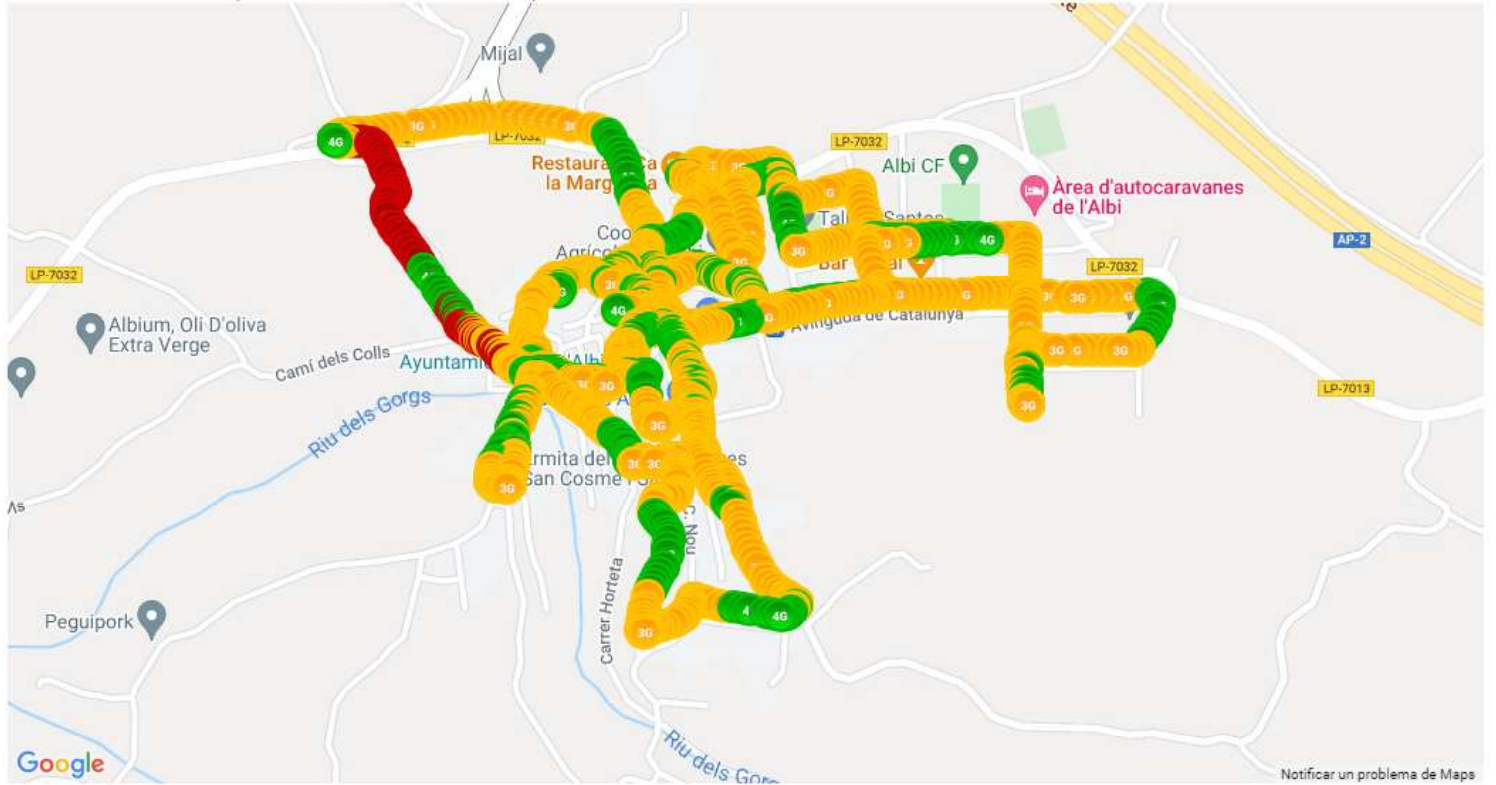

User perceived mobile network coverage during tests

mobile network coverage during tests for operators 21401_vodafone ES

VODAFONE SERVEI DE VEU, ACCÉS A XARXES DE L'OPERADOR, L'ALBI