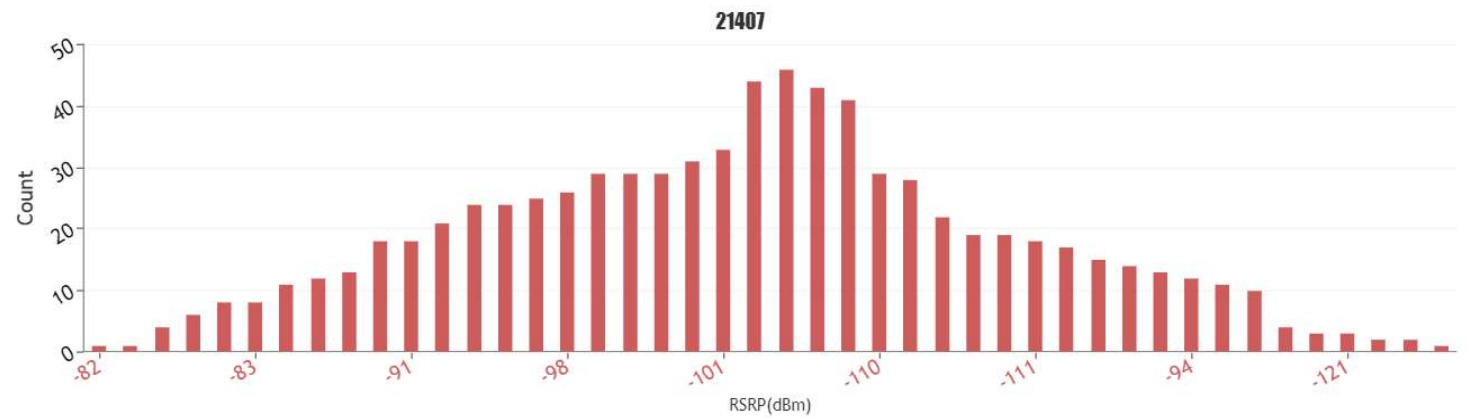

RSRP KPI statistics per mobile operator for 21407_Movistar

Operators	21407
>= to -89dBm	12.0712 % (count : 95)
B/w -99dBm to -90dBm	27.0648 % (count : 213)
B/w -112dBm to -100dBm	48.9199 % (count : 385)
<= -113dBm	11.9441 % (count : 94)
Total Geo samples	787

RSRP distribution chart per mobile operator for 21407_Movistar