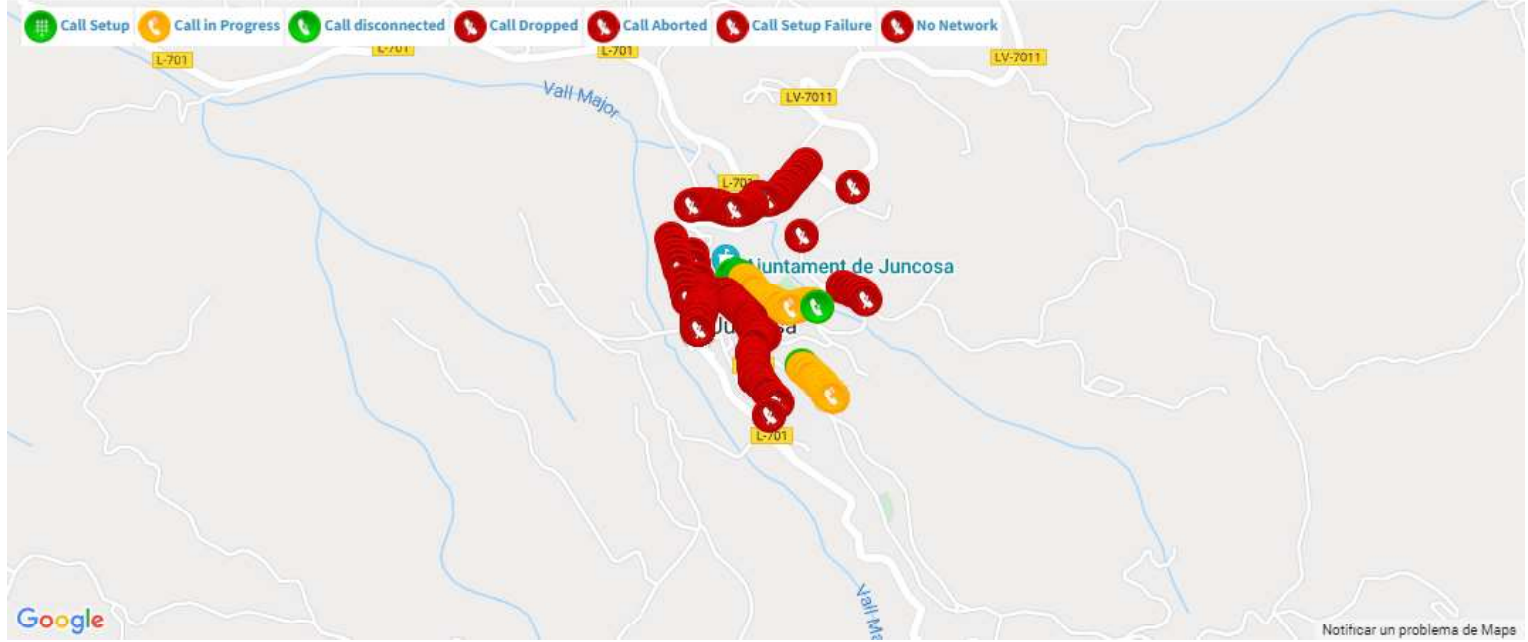

Voice call test report

Call test view of mobile operators for 21403_Orange

ORANGE SERVEI DE VEU, MAPA DE TRUCADES, JUNCOSA

Call test KPI statistics per mobile operator for 21403_Orange

Operators	21403	21407
Total Calls Success	3	0
Total Calls Attempted	20	0
Total Calls Failed	17	0
Dropped Calls	0	0
Aborted Calls	0	0
CallSetup Failed	17	0
No Network	0	0
Attempted Voice call on 2G	3	0
Attempted Voice call on 3G	12	0
Attempted Voice call on 3G/2G	1	0
Successful CSFB call to 2G	1	0
Successful CSFB call to 3G	2	0
Not Determined(Voice CallType)	1	0