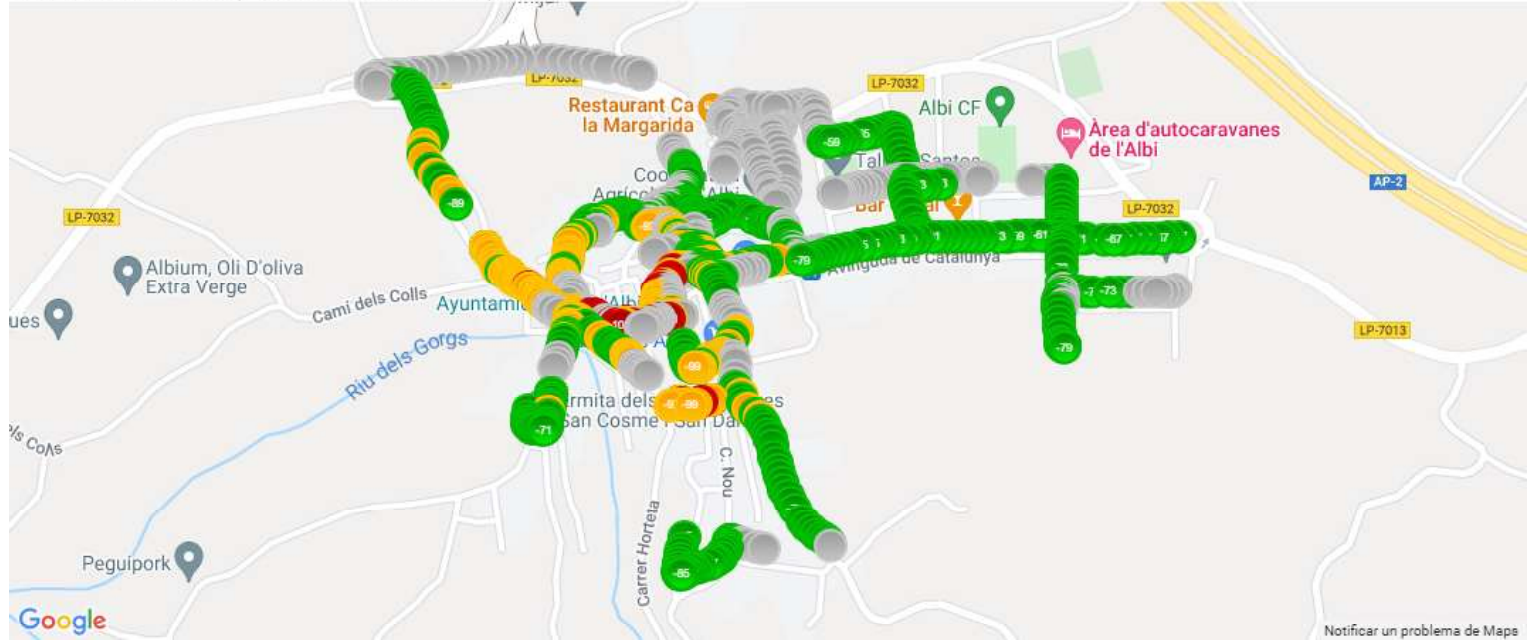

RSSI view

RSSI KPI statistics per mobile operator for operator 21401_vodafone ES

VODAFONE SERVEI DE VEU, MAPA DE NIVELL DE SENYAL, L'ALBI