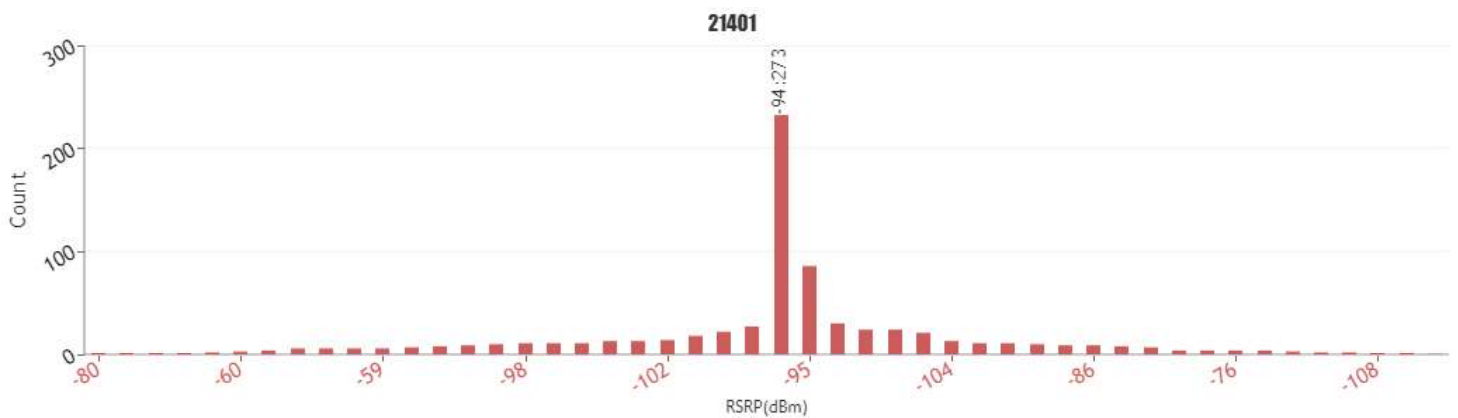

RSRP KPI statistics per mobile operator for 21401_vodafone ES

Operators	21401
>= to -89dBm	21.2714 % (count: 174)
B/w -99dBm to -90dBm	61.8582 % (count: 506)
B/w -112dBm to -100dBm	16.8704 % (count: 138)
<= -113dBm	0 % (count: 0)
Total Geo samples	818

RSRP distribution chart per mobile operator for 21401_vodafone ES