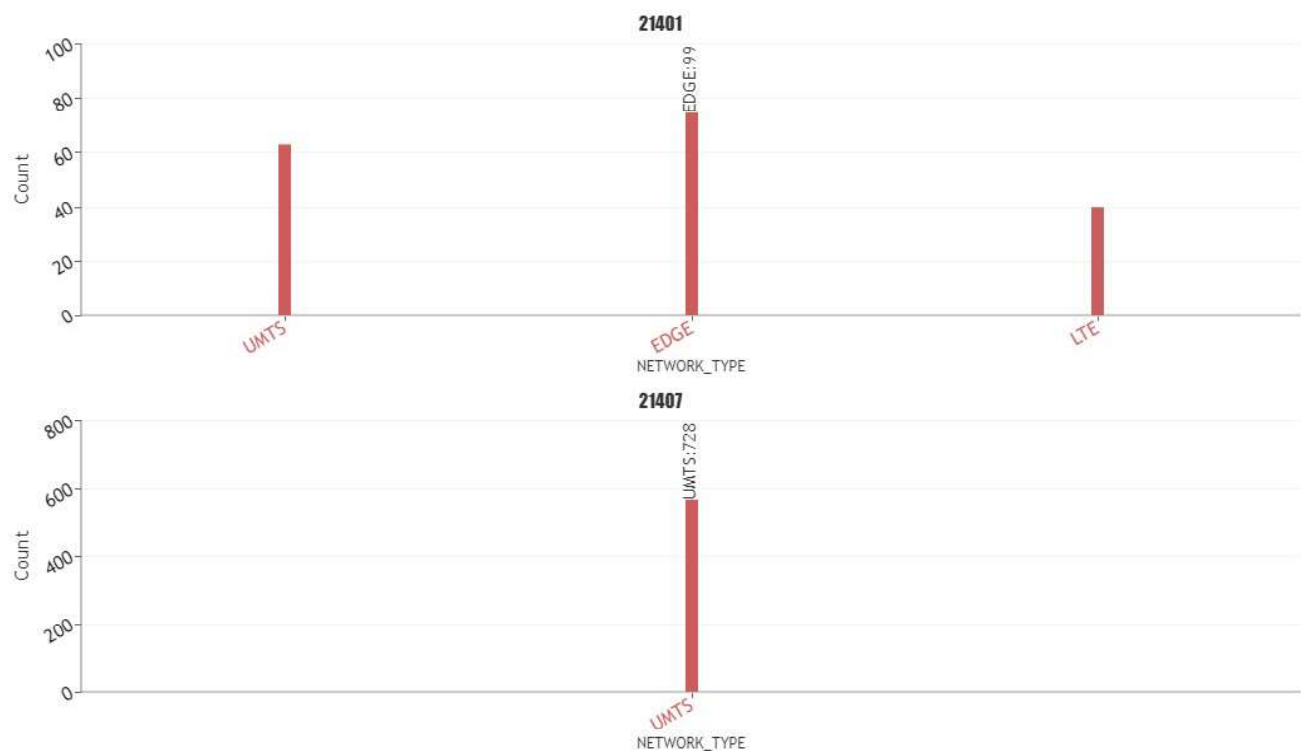

RAN technology statistics per mobile network operator for 21401_vodafone ES

Network Type	21407	21401
5G	0.0000%	0.0000%
4G	0.0000%	19.8020%
3G	100.0000%	31.1881%
2G	0.0000%	49.0099%
CDMA	0.0000%	0.0000%
NONNETWORK	0.0000%	0.0000%
Total Geo samples	728	202

RAN technology distribution chart per mobile network operator for 21401_vodafone ES