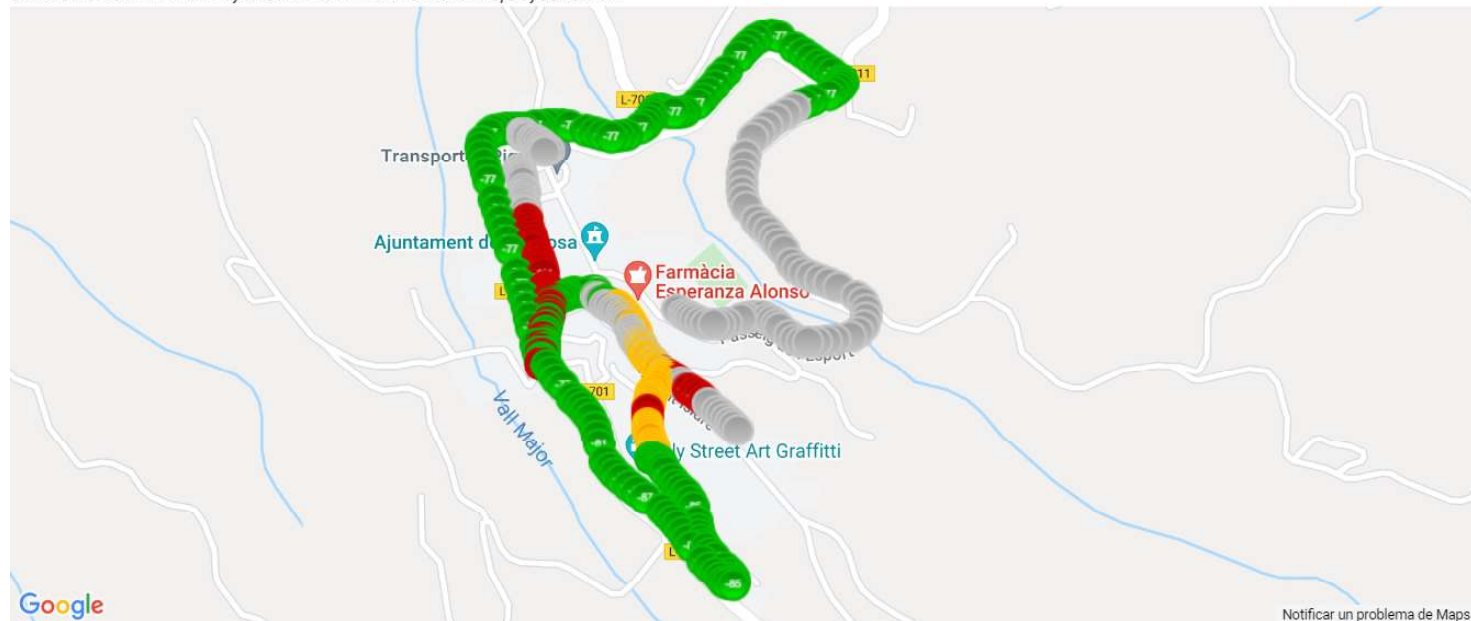

RSI KPI statistics per mobile operator for operator 21403_Orange

ORANGE SERVEI DE DADES, MAPA DE NIVELL DE SENYAL 2G/3G, JUNCOSA