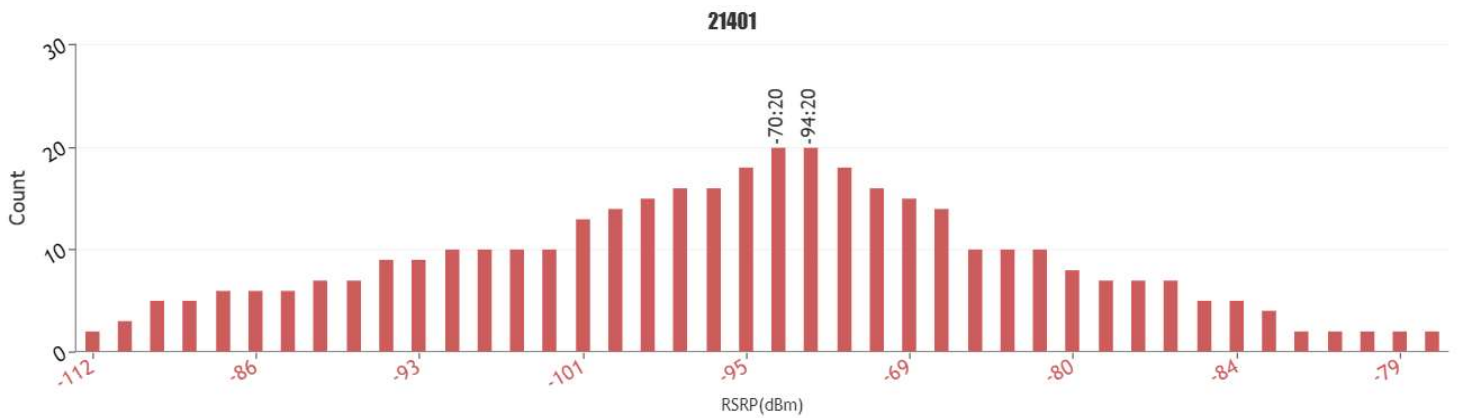

RSRP KPI statistics per mobile operator for 21401_vodafone ES

Operators	21401
>= to -89dBm	47.2585 % (count : 181)
B/w -99dBm to -90dBm	30.5483 % (count : 117)
B/w -112dBm to -100dBm	22.1932 % (count : 85)
<= -113dBm	0 % (count : 0)
Total Geo samples	383

RSRP distribution chart per mobile operator for 21401_vodafone ES