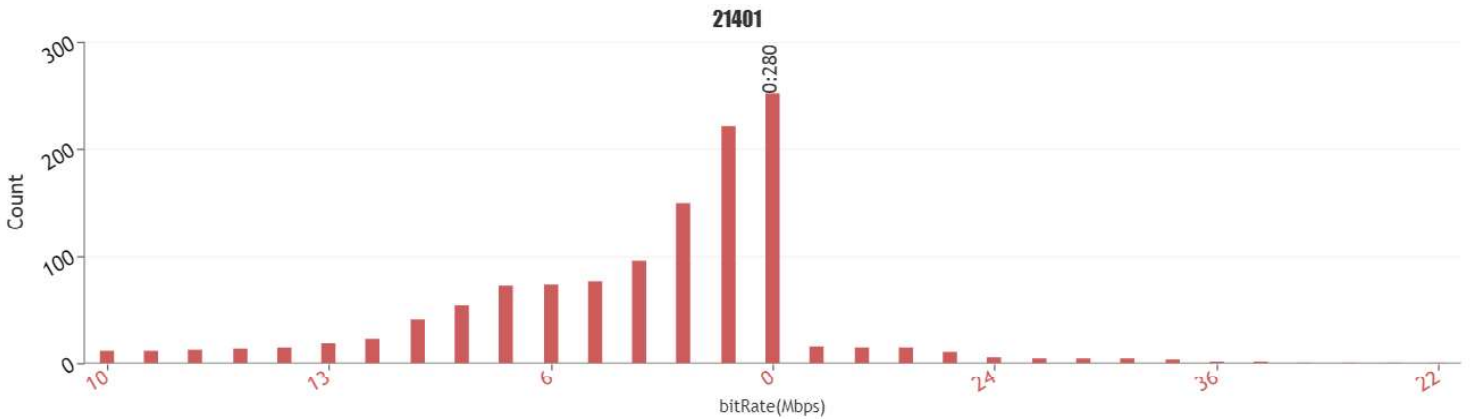

Download test distribution chart per mobile operators for 21401_vodafone ES