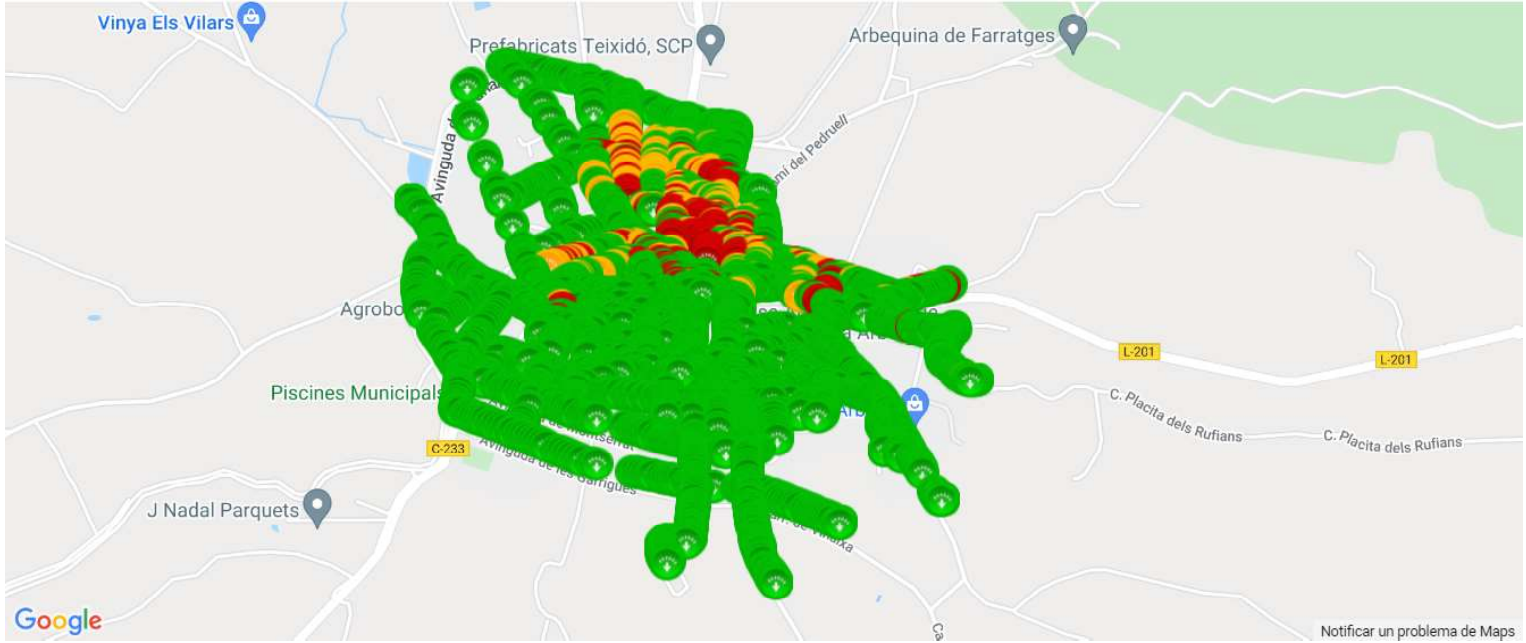

Download speed test report

Download speed test view for 21401_vodafone ES

VODAFONE SERVEI DE DADES, MAPA DE VELOCITATS DE DESCÀRREGA, ARBECA