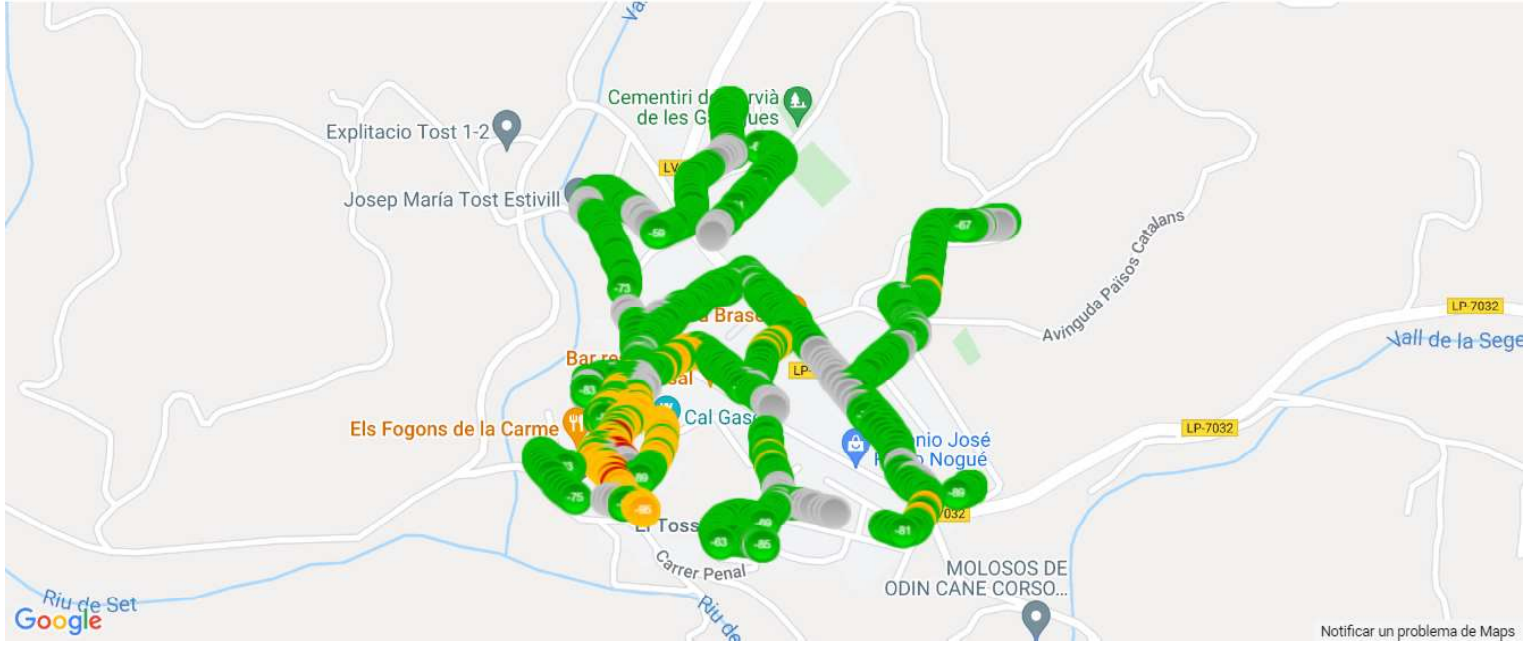

RSSI view

RSSI KPI statistics per mobile operator for operator 21407_Movistar

MOVISTAR SERVEI DE VEU, MAPA DE NIVELL DE SENYAL, CERVIÀ DE LES GARRIGUES