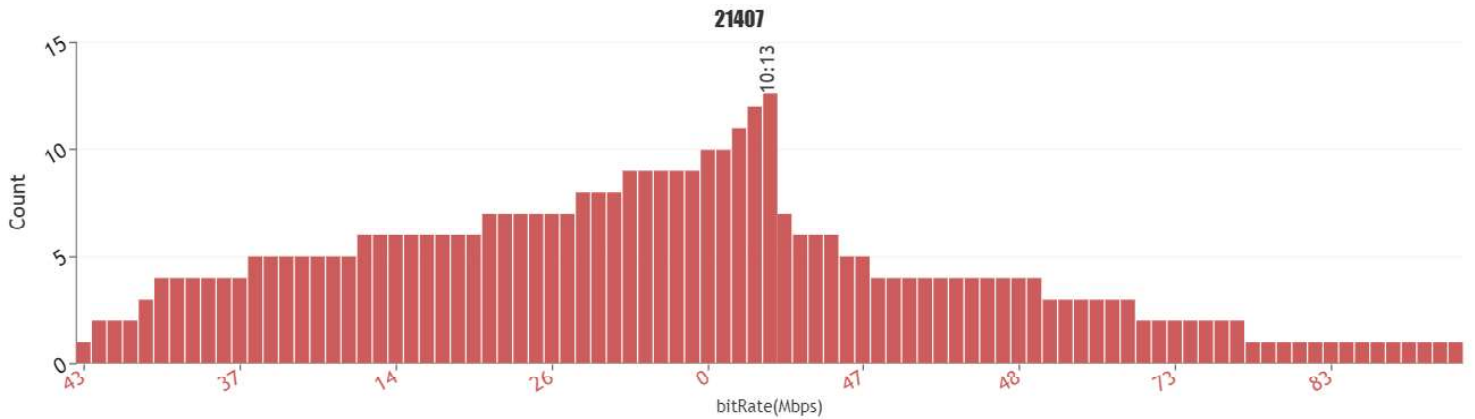

Download test distribution chart per mobile operators for 21407_Movistar