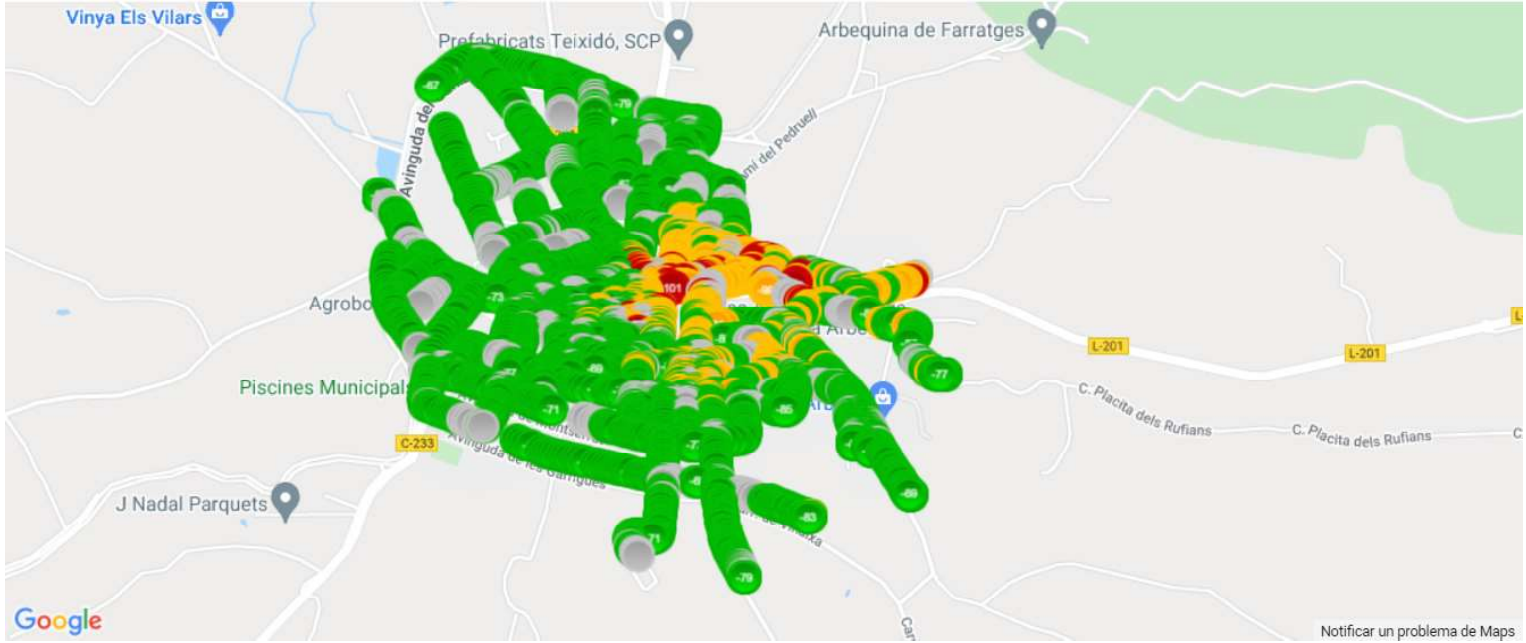

RSSI view

RSSI KPI statistics per mobile operator for operator 21407_Movistar

MOVISTAR SERVEI DE VEU, MAPA DE NIVELL DE SENYAL, ARBECA