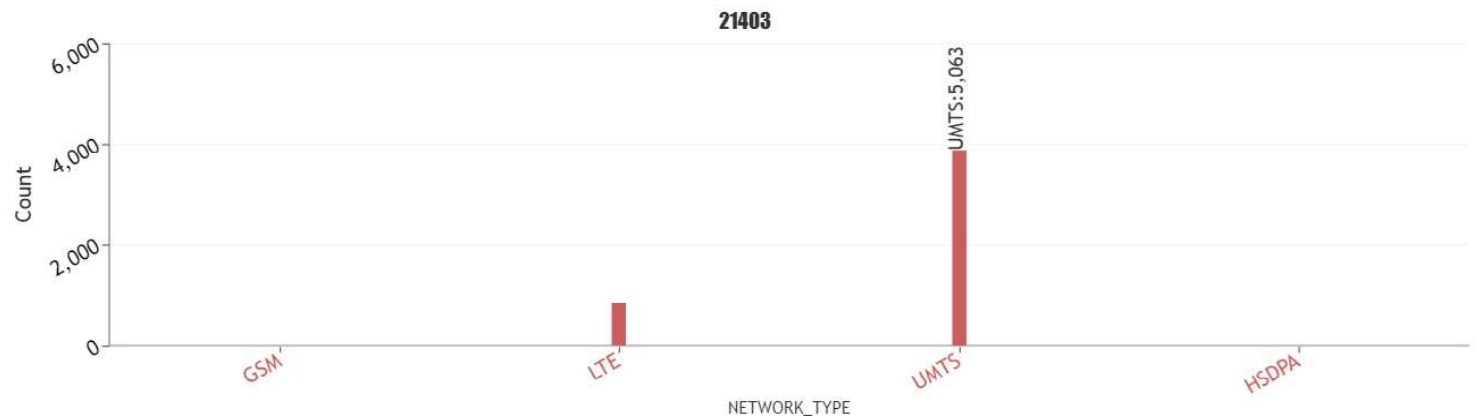

RAN technology distribution chart per mobile network operator for 21403_Orange