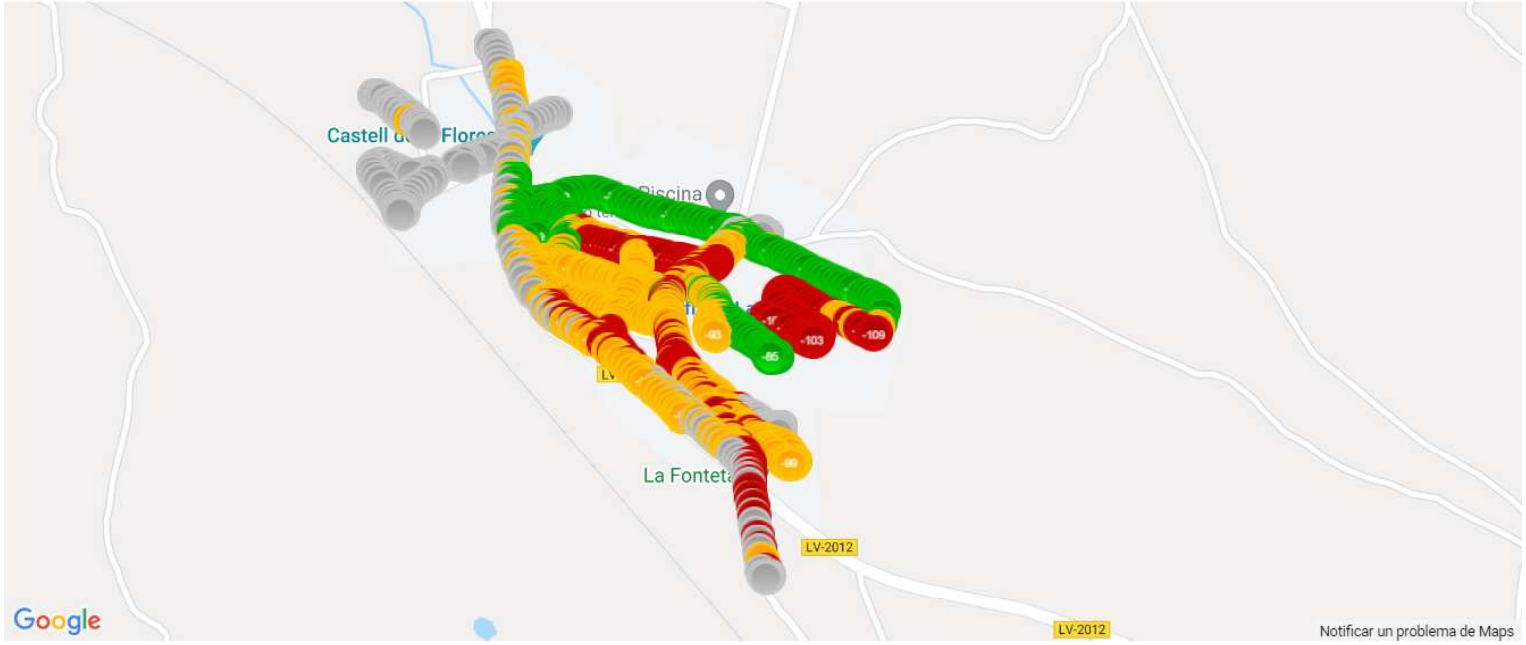

RSSI view

RSSI KPI statistics per mobile operator for operator 21401_vodafone ES

VODAFONE SERVEI DE VEU, MAPA DE NIVELL DE SENYAL, LA FLORESTA