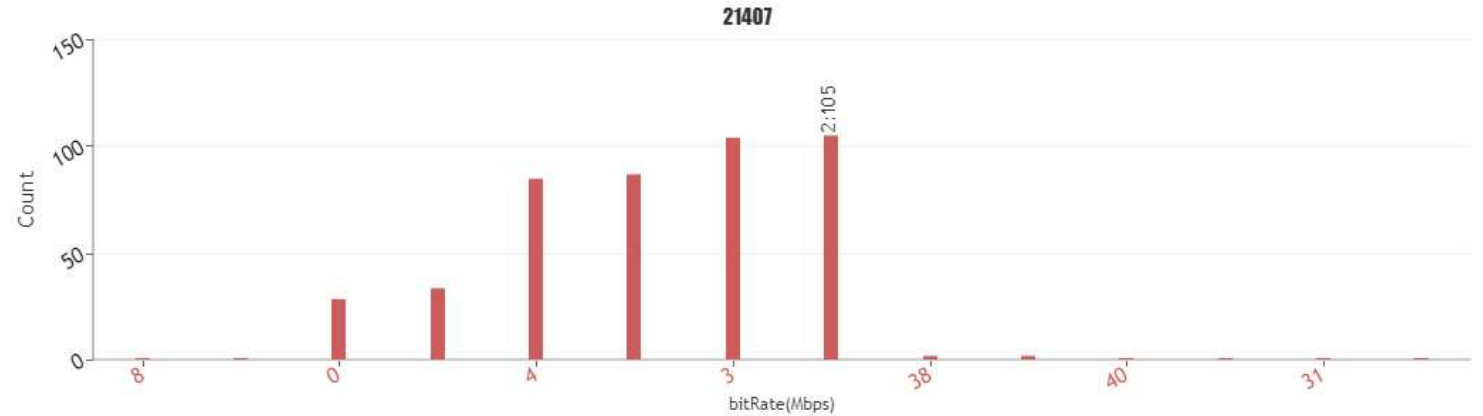

Download test distribution chart per mobile operators for 21407_Movistar