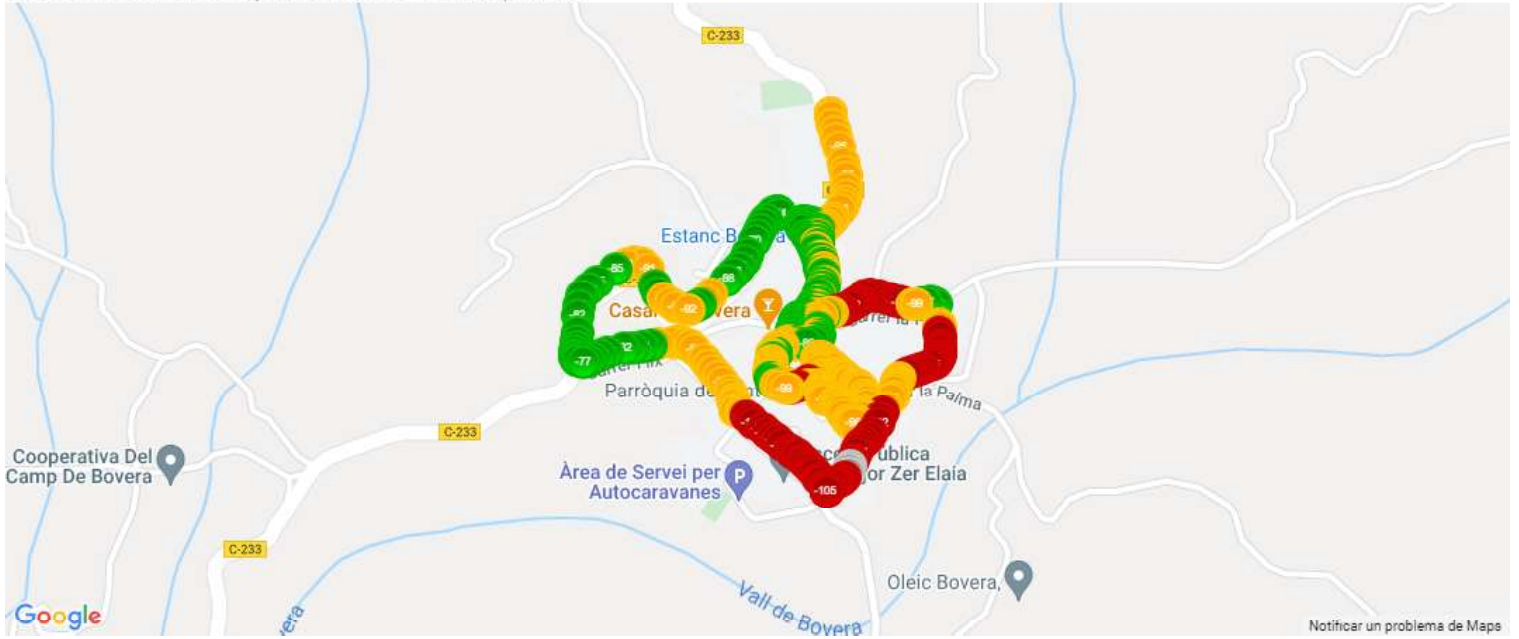

RSRP view

RSRP KPI statistics per mobile operator for operator 21401_vodafone ES

VODAFONE SERVEI DE DADES, MAPA DE NIVELL DE SENYAL, BOVERA