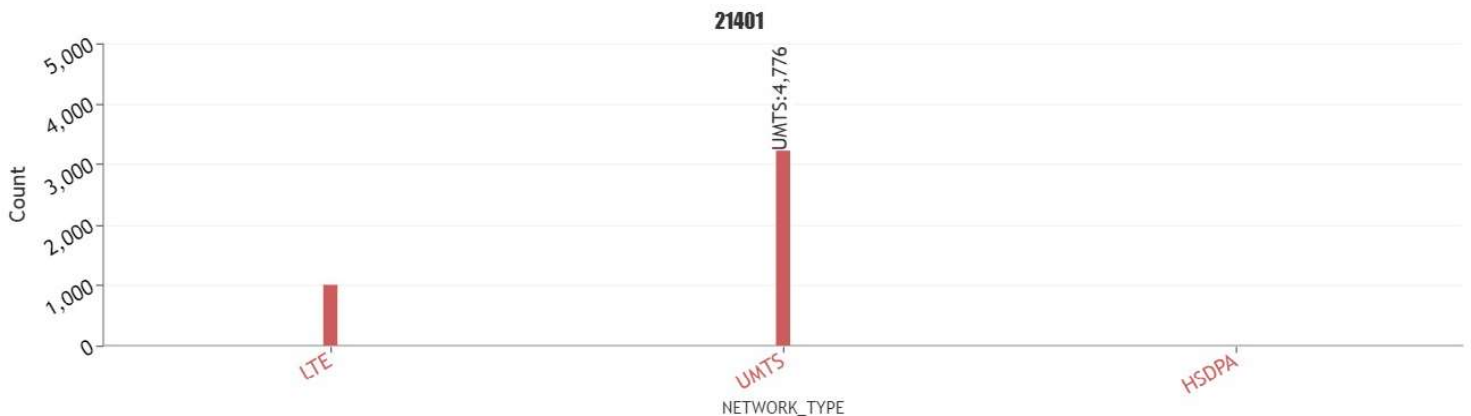

RAN technology distribution chart per mobile network operator for 21401_vodafone ES