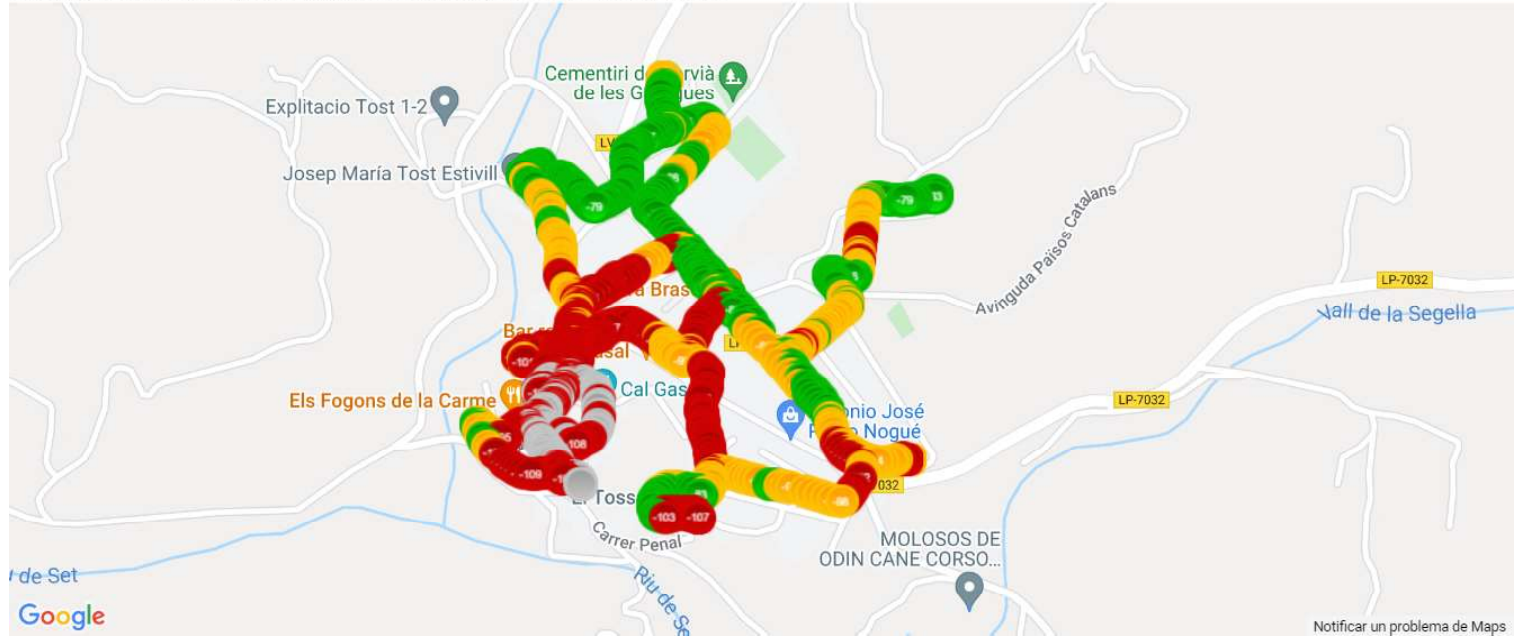

RSRP view

RSRP KPI statistics per mobile operator for operator 21403_Orange

ORANGE SERVEI DE DADES, MAPA DE NIVELL DE SENYAL, CERVIÀ DE LES GARRIGUES