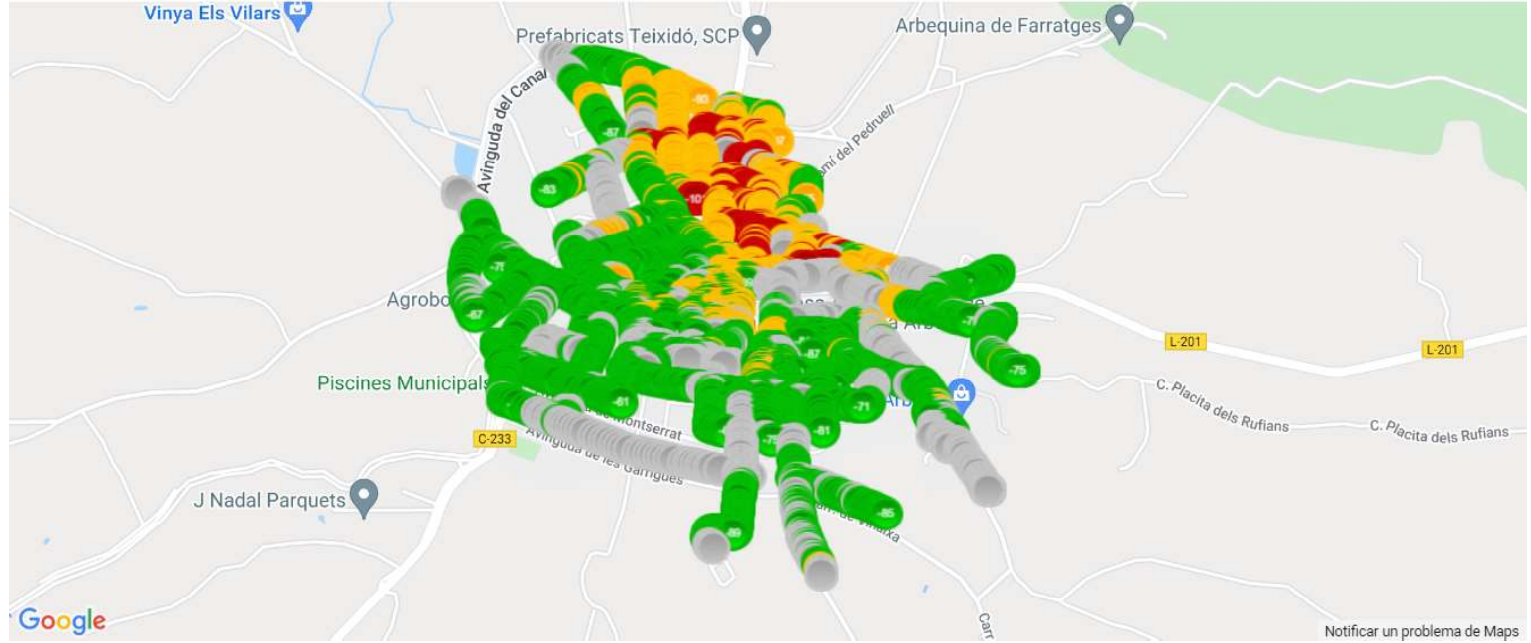

RSSI view

RSSI KPI statistics per mobile operator for operator 21401_vodafone ES

VODAFONE SERVEI DE VEU, MAPA DE NIVELL DE SENYAL, ARBECA