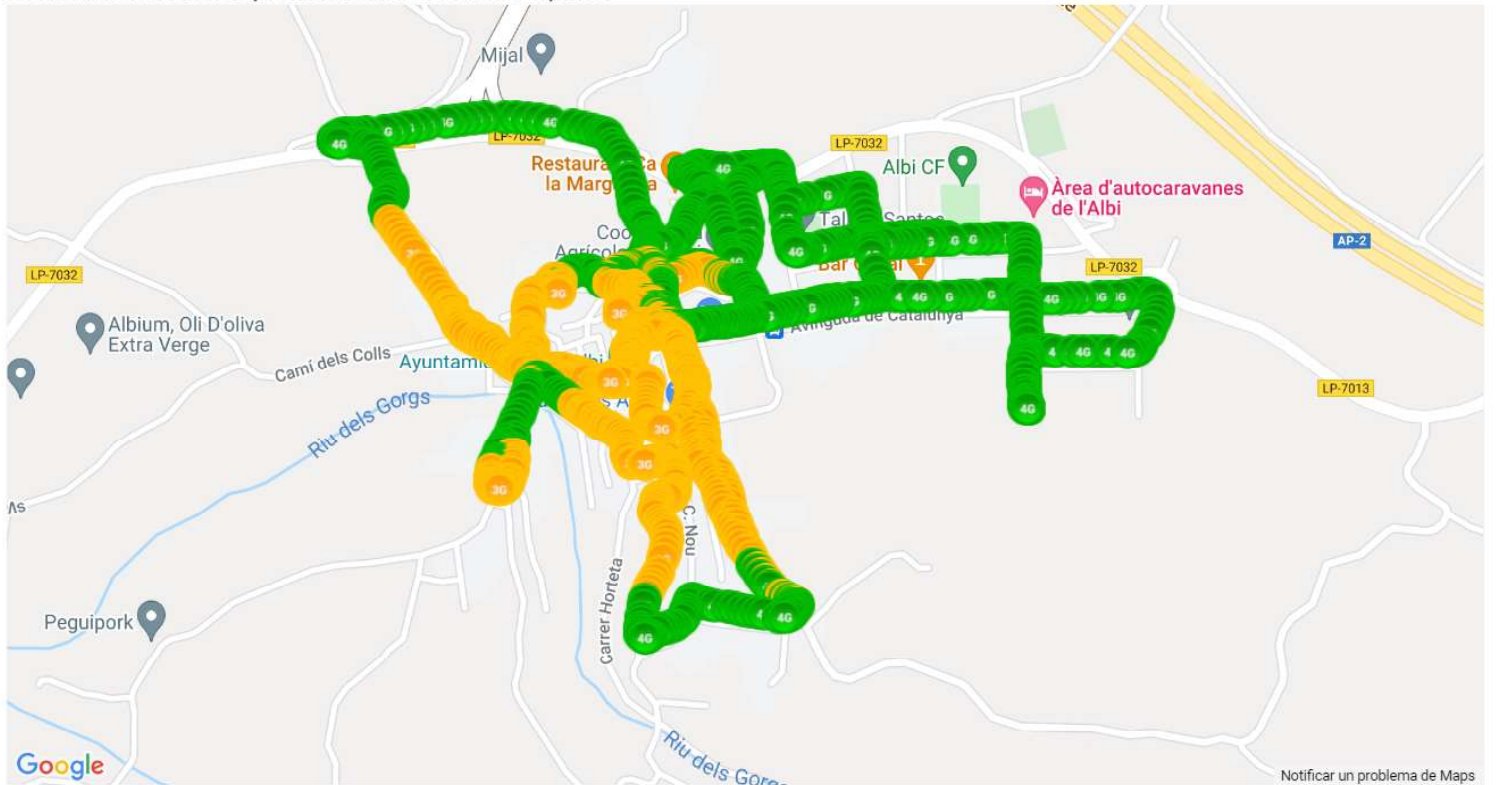

# User perceived mobile network coverage during tests

mobile network coverage during tests for operators 21407\_Movistar

MOVISTAR SERVEI DE DADES, ACCÉS A XARXES DE L'OPERADOR, L'ALBI