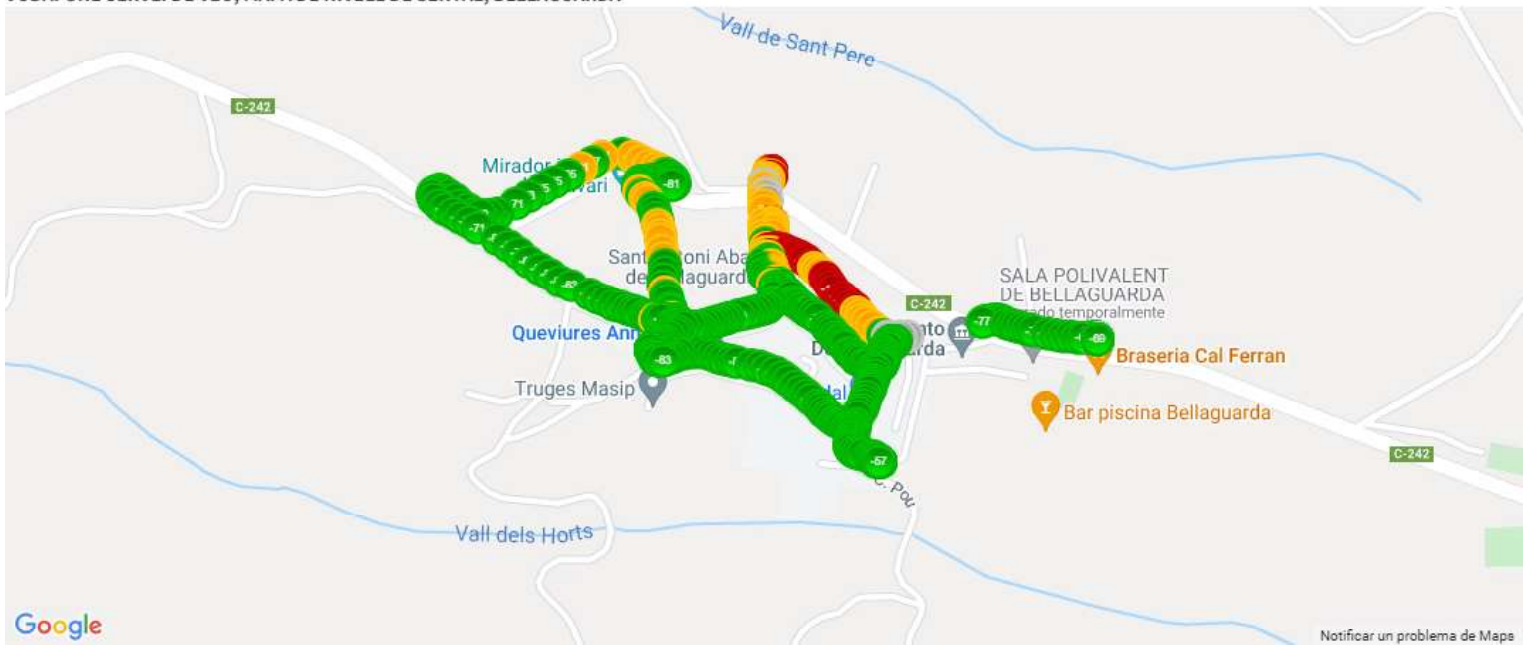

RSSI view

RSSI KPI statistics per mobile operator for operator 21401_vodafone ES

VODAFONE SERVEI DE VEU, MAPA DE NIVELL DE SENYAL, BELLAGUARDA