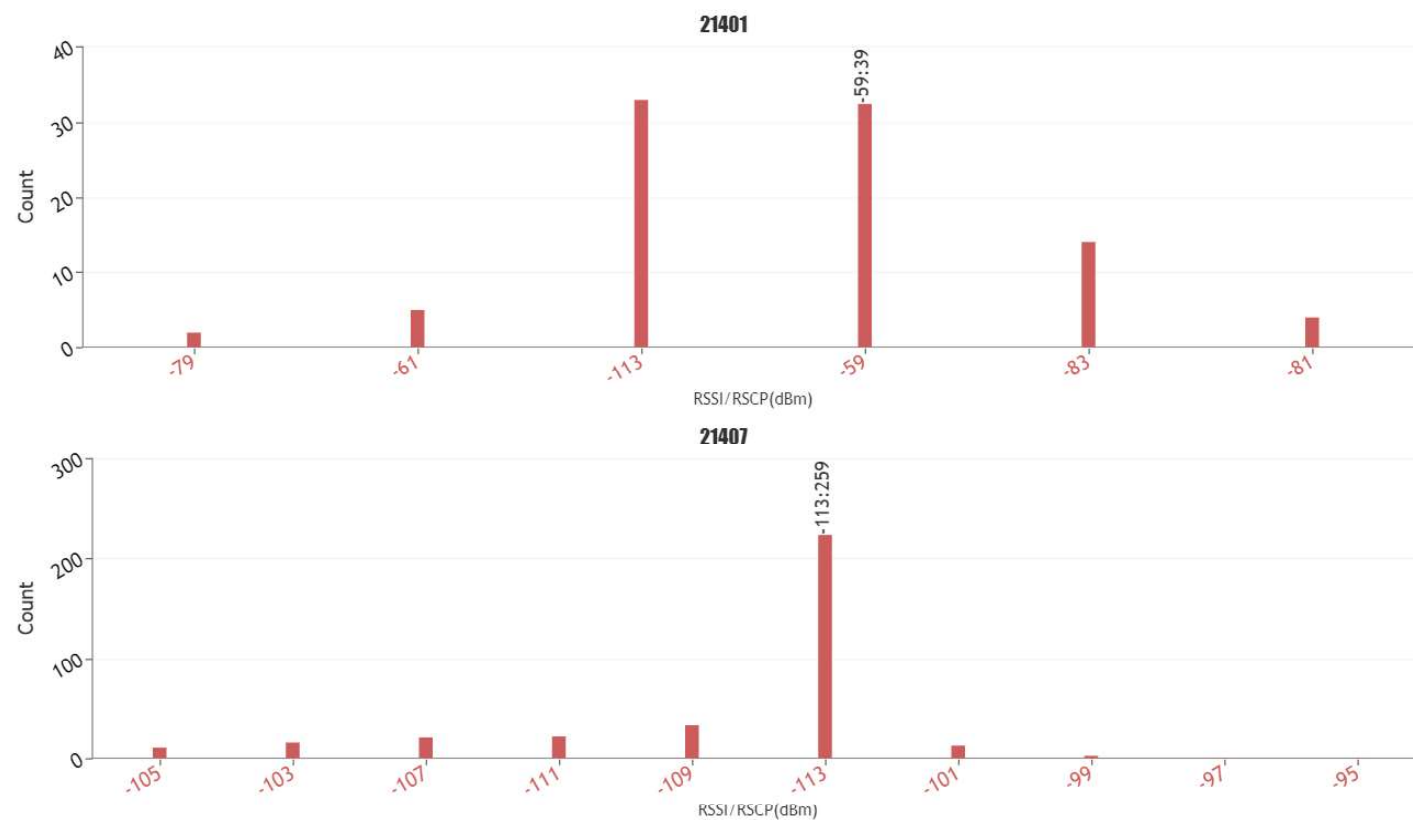

RS SI distribution chart per mobile operator for 21407_Movistar