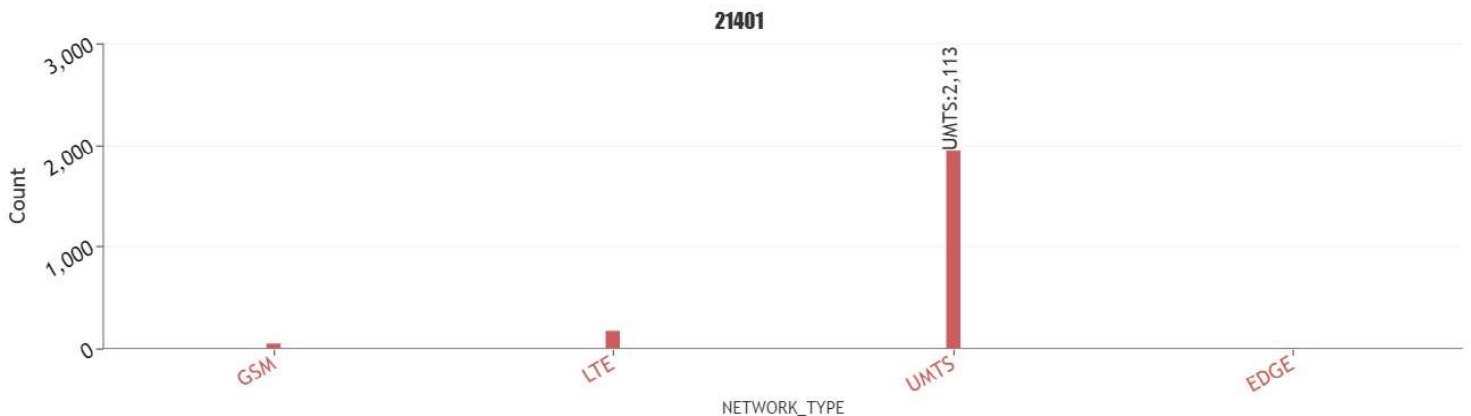

RAN technology statistics per mobile network operator for 21401_vodafone ES

Network Type	21401
5G	0.0000%
4G	7.5095%
3G	89.6479%
2G	2.8426%
CDMA	0.0000%
NONNETWORK	0.0000%
Total Geo samples	2357

RAN technology distribution chart per mobile network operator for 21401_vodafone ES