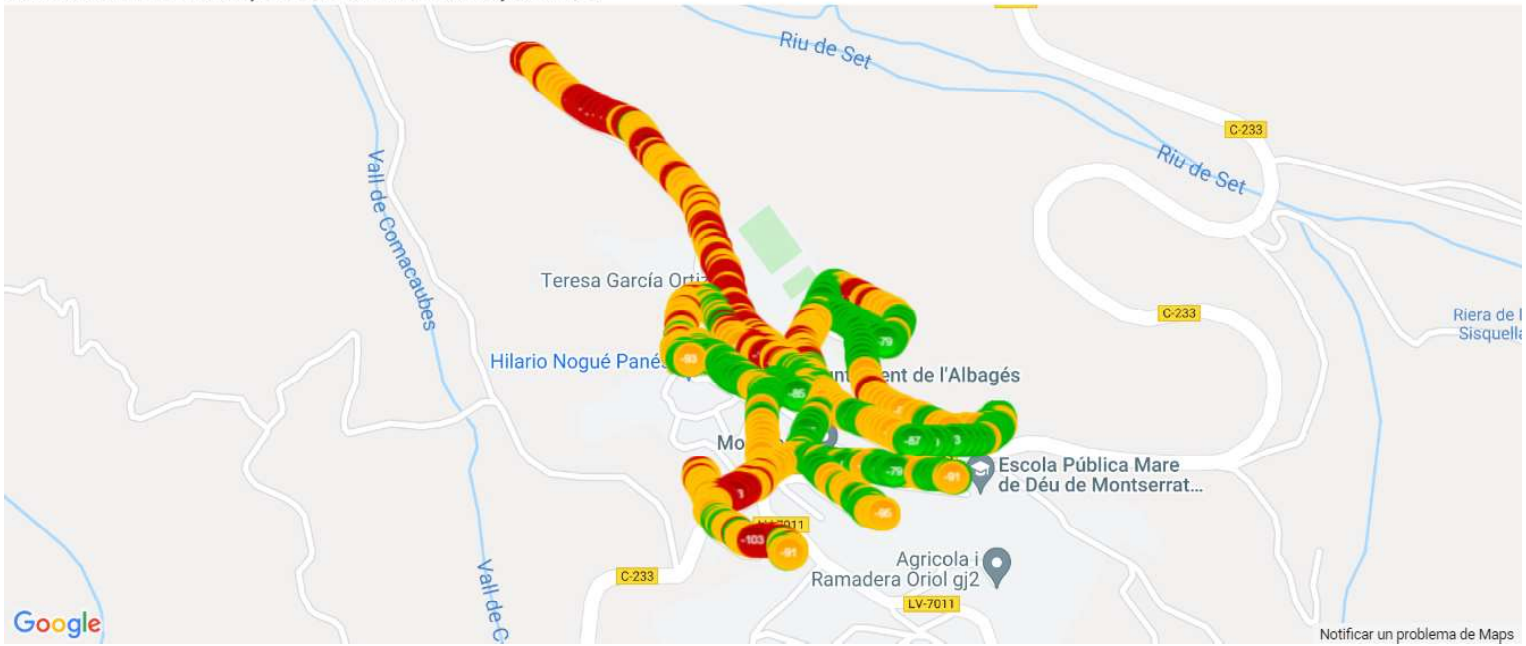

RSSI view

RSSI KPI statistics per mobile operator for operator 21407_Movistar

MOVISTAR SERVEI DE DADES, MAPA DE NIVELL DE SENYAL, L'ALBAGÉS