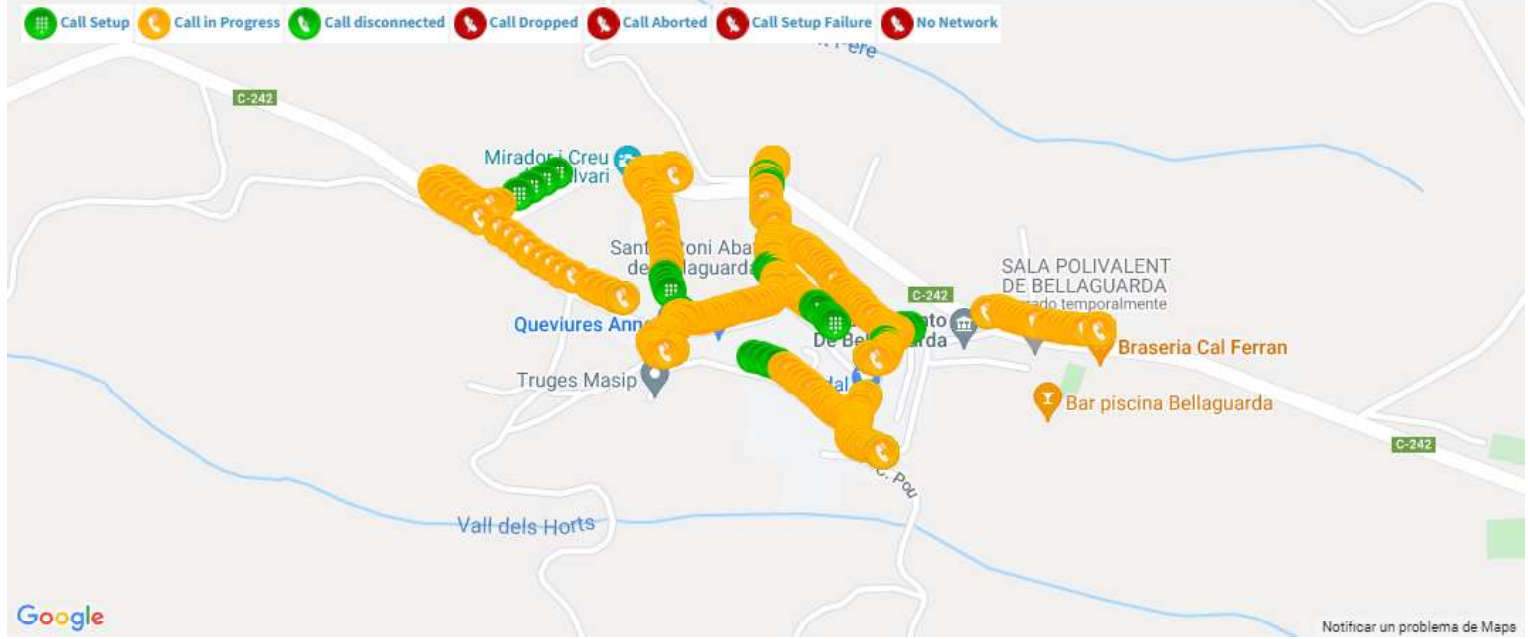

### VODAFONE SERVEI DE VEU, MAPA DE TRUCADES, BELLAGUARDA

Call test KPI statistics per mobile operator for 21401\_vodafone ES

Operators	21401
Total Calls Success	13
Total Calls Attempted	13
Total Calls Failed	0
Dropped Calls	0
Aborted Calls	0
CallSetup Failed	0
No Network	0
Attempted Voice call on 2G	0
Attempted Voice call on 3G	10
Successful CSFB call to 3G	2