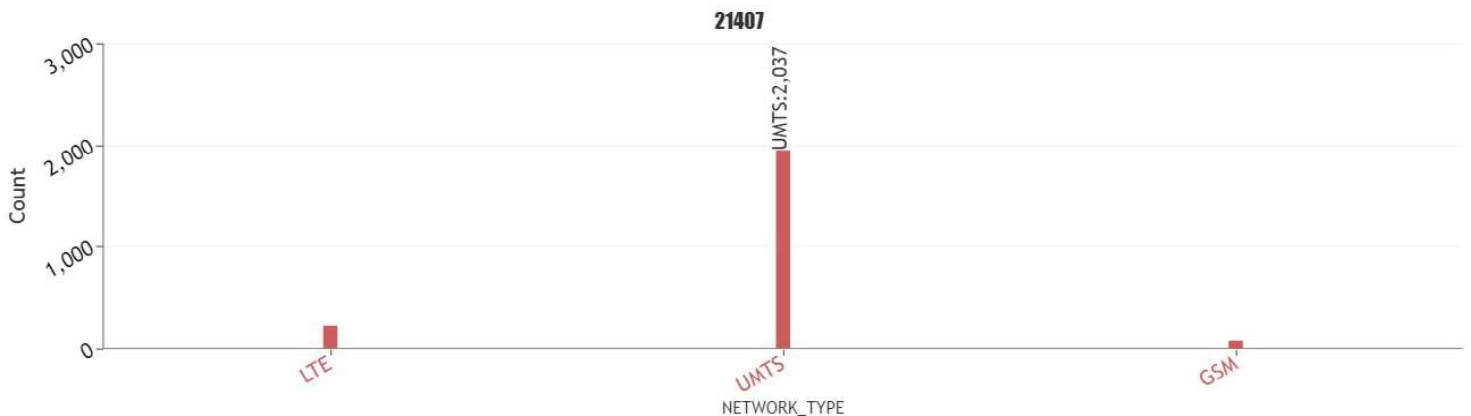

RAN technology statistics per mobile network operator for 21407_Movistar

Network Type	21407
5G	0.0000%
4G	9.6760%
3G	86.8286%
2G	3.4953%
CDMA	0.0000%
NONNETWORK	0.0000%
Total Geo samples	2346

RAN technology distribution chart per mobile network operator for 21407_Movistar