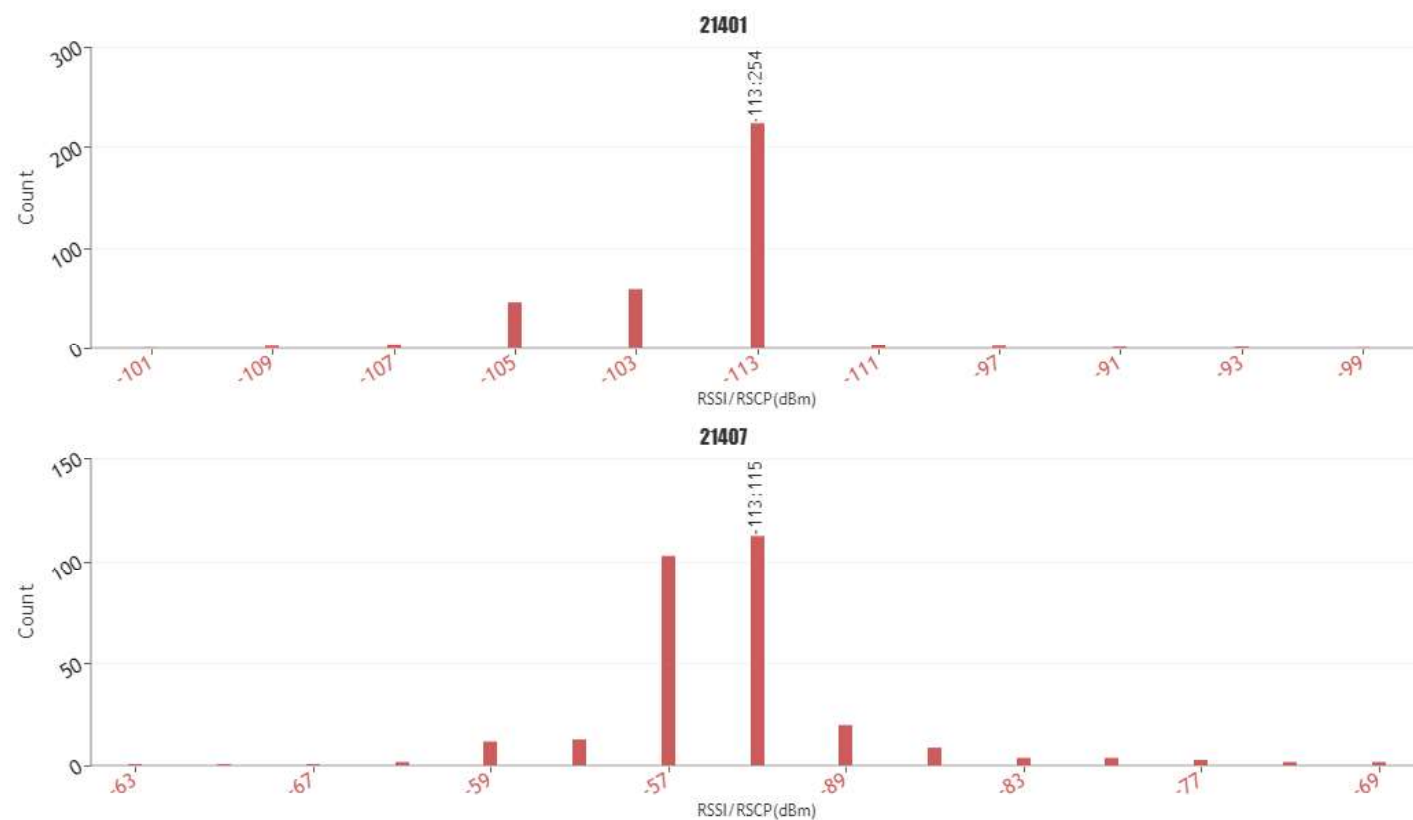

RSSI distribution chart per mobile operator for 21401_vodafone ES