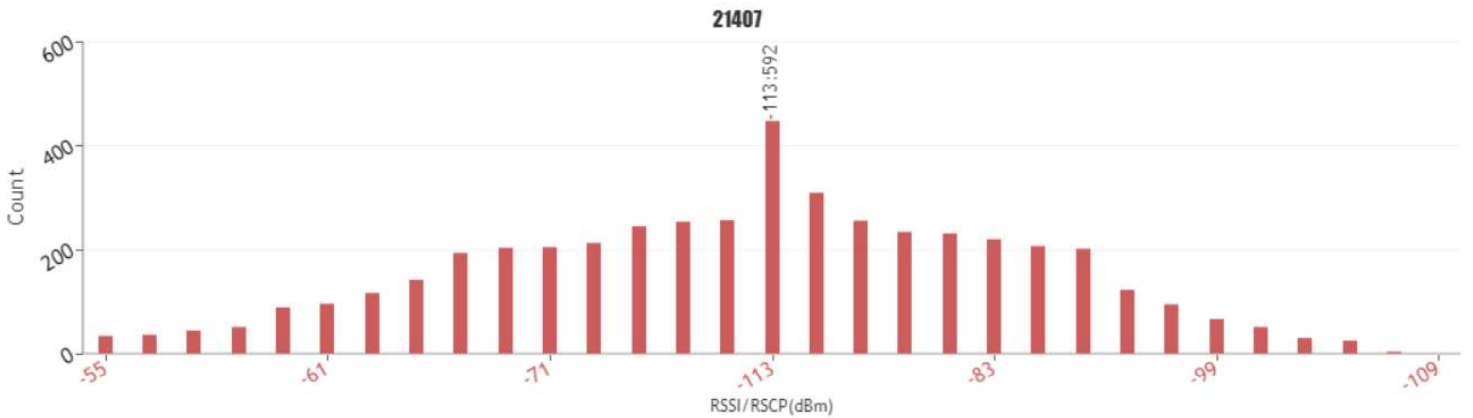

RSSI KPI statistics per mobile operator for 21407_Movistar

Operators	21407
>= -89dBm	70.5554 % (count : 3417)
B/w -99dBm to -90dBm	14.8462 % (count : 719)
B/w -112dBm to -100dBm	2.3746 % (count : 115)
< -113dBm	12.2238 % (count : 592)
Total Geo samples	4843

RSSI distribution chart per mobile operator for 21407_Movistar