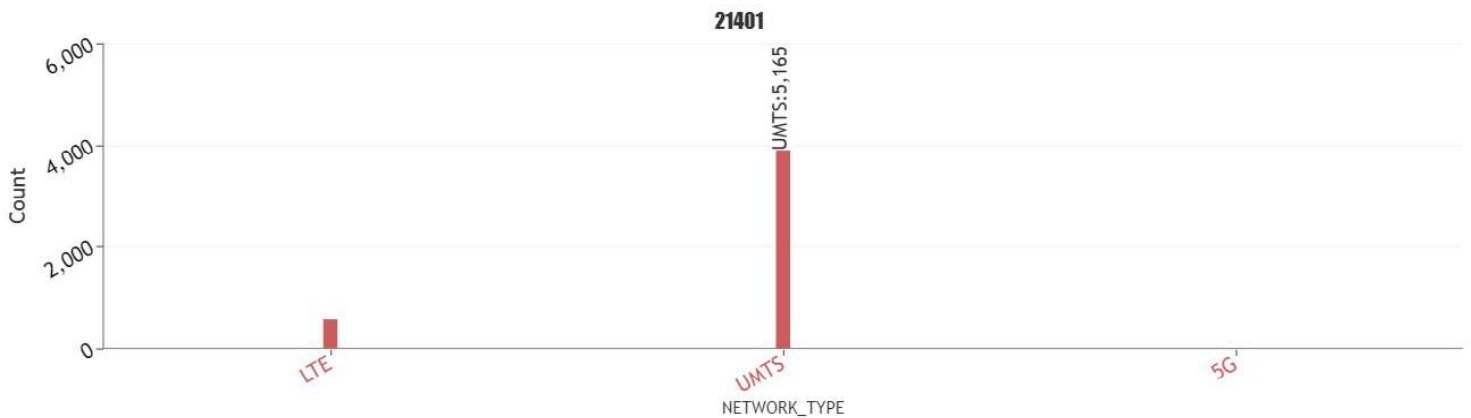

RAN technology statistics per mobile network operator for 21401_vodafone ES

Network Type	21401
5G	0.0174%
4G	10.0940%
3G	89.8886%
2G	0.0000%
CDMA	0.0000%
NONETWORK	0.0000%
Total Geo samples	5746

RAN technology distribution chart per mobile network operator for 21401_vodafone ES