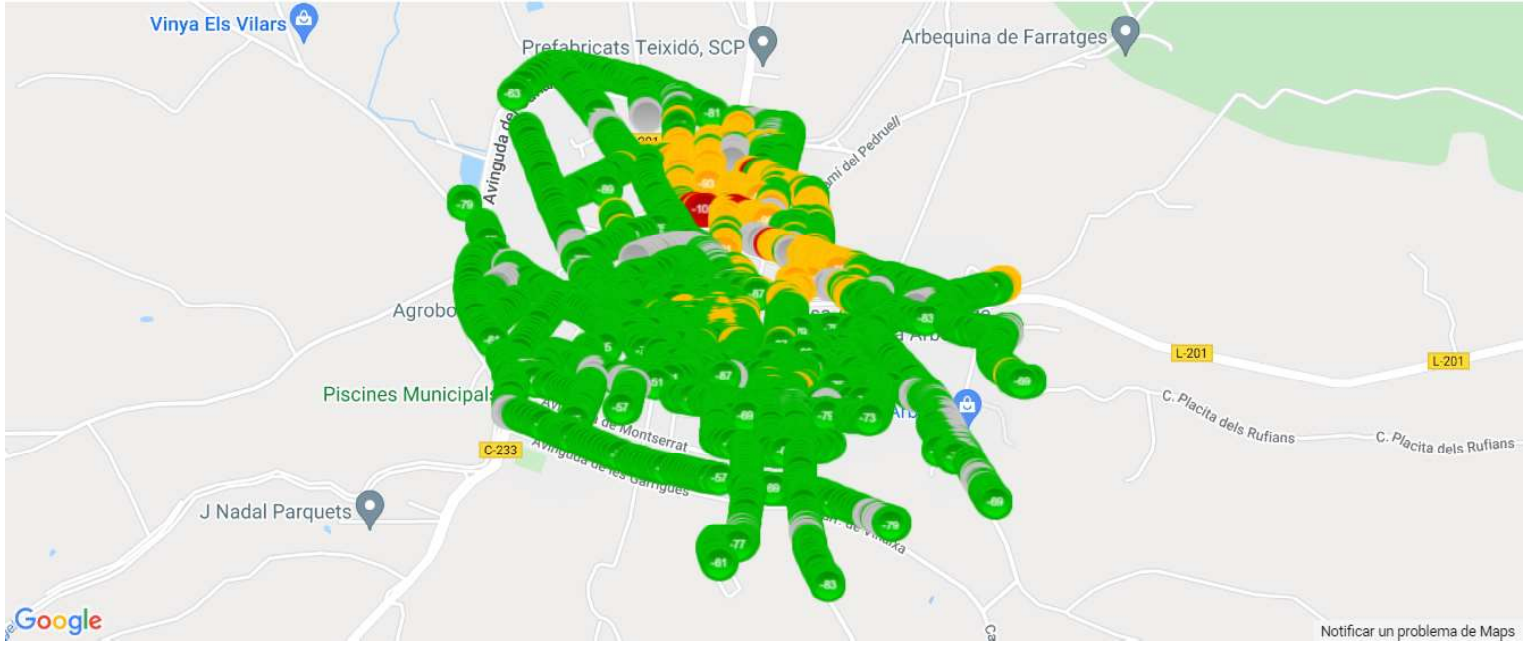

RSSI view

RSSI KPI statistics per mobile operator for operator 21403_Orange

ORANGE SERVEI DE VEU, MAPA DE NIVELL DE SENYAL, ARBECA