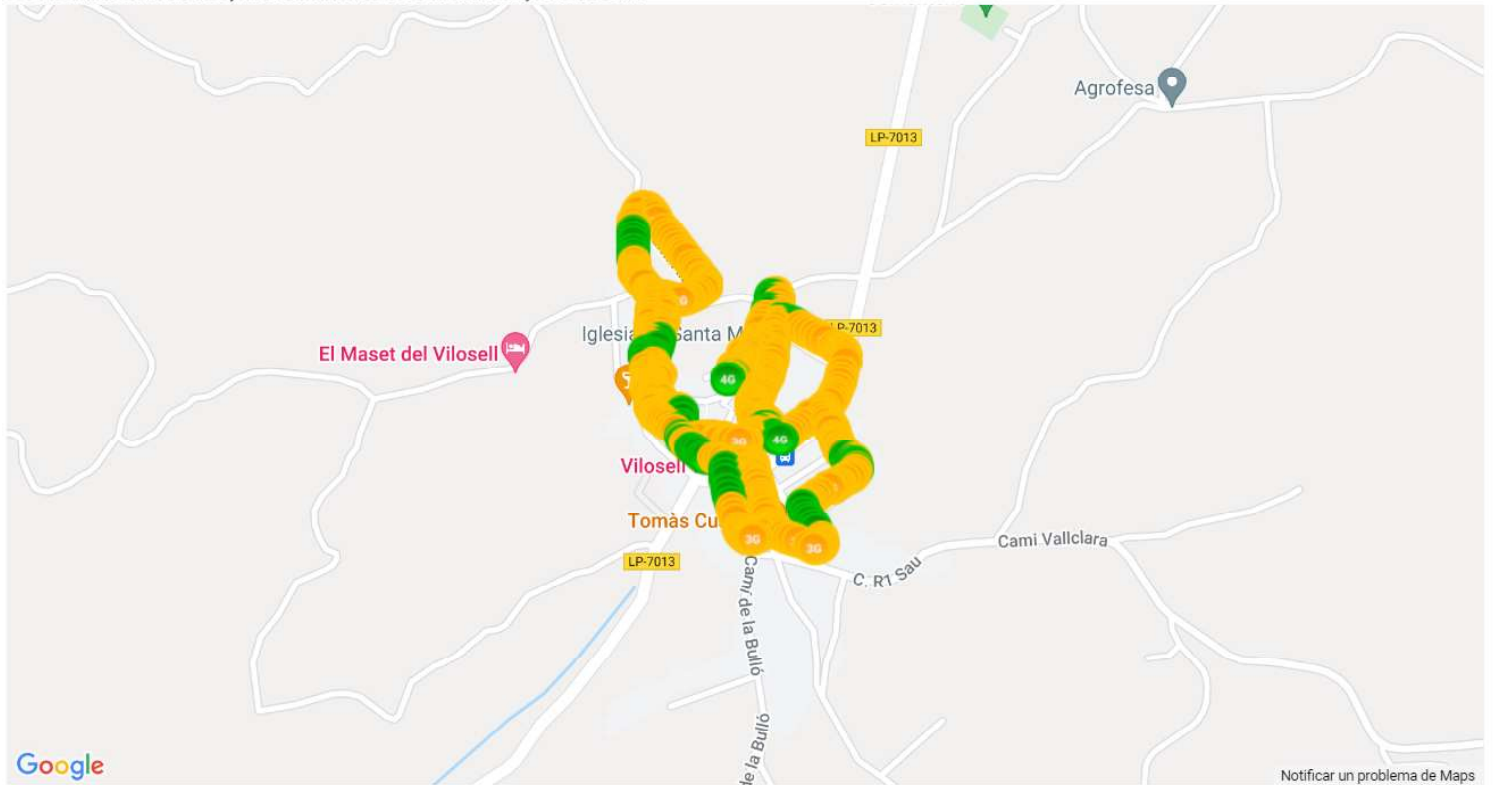

User perceived mobile network coverage during tests

mobile network coverage during tests for operators 21407_Movistar

MOVISTAR SERVEI DE VEU, ACCÉS A XARXES DE L'OPERADOR, EL VILOSELL

RAN technology statistics per mobile network operator for 21407_Movistar