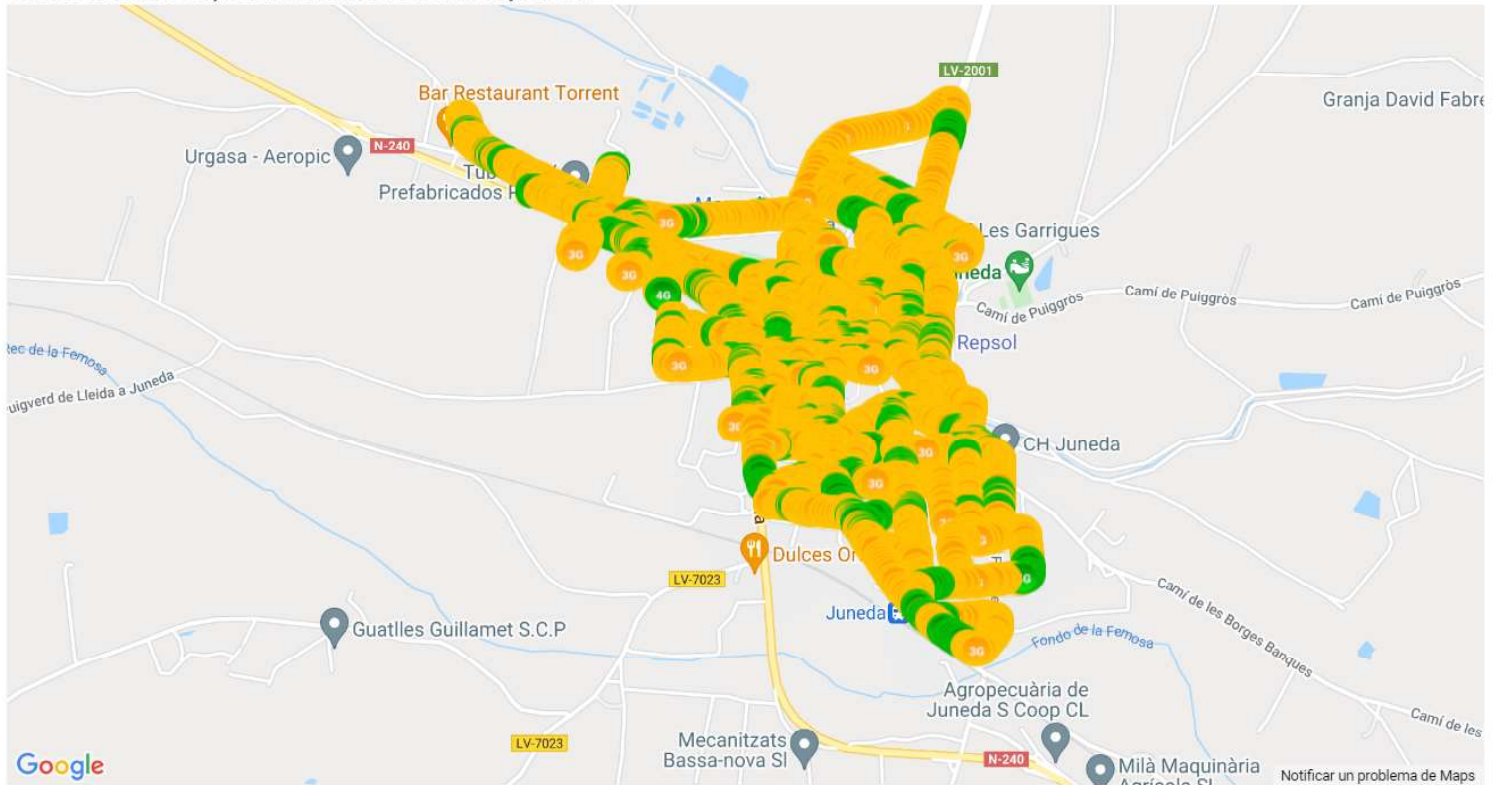

User perceived mobile network coverage during tests

mobile network coverage during tests for operators 21403_Orange

ORANGE SERVEI DE VEU, ACCÉS A XARXES DE L'OPERADOR, JUNEDA