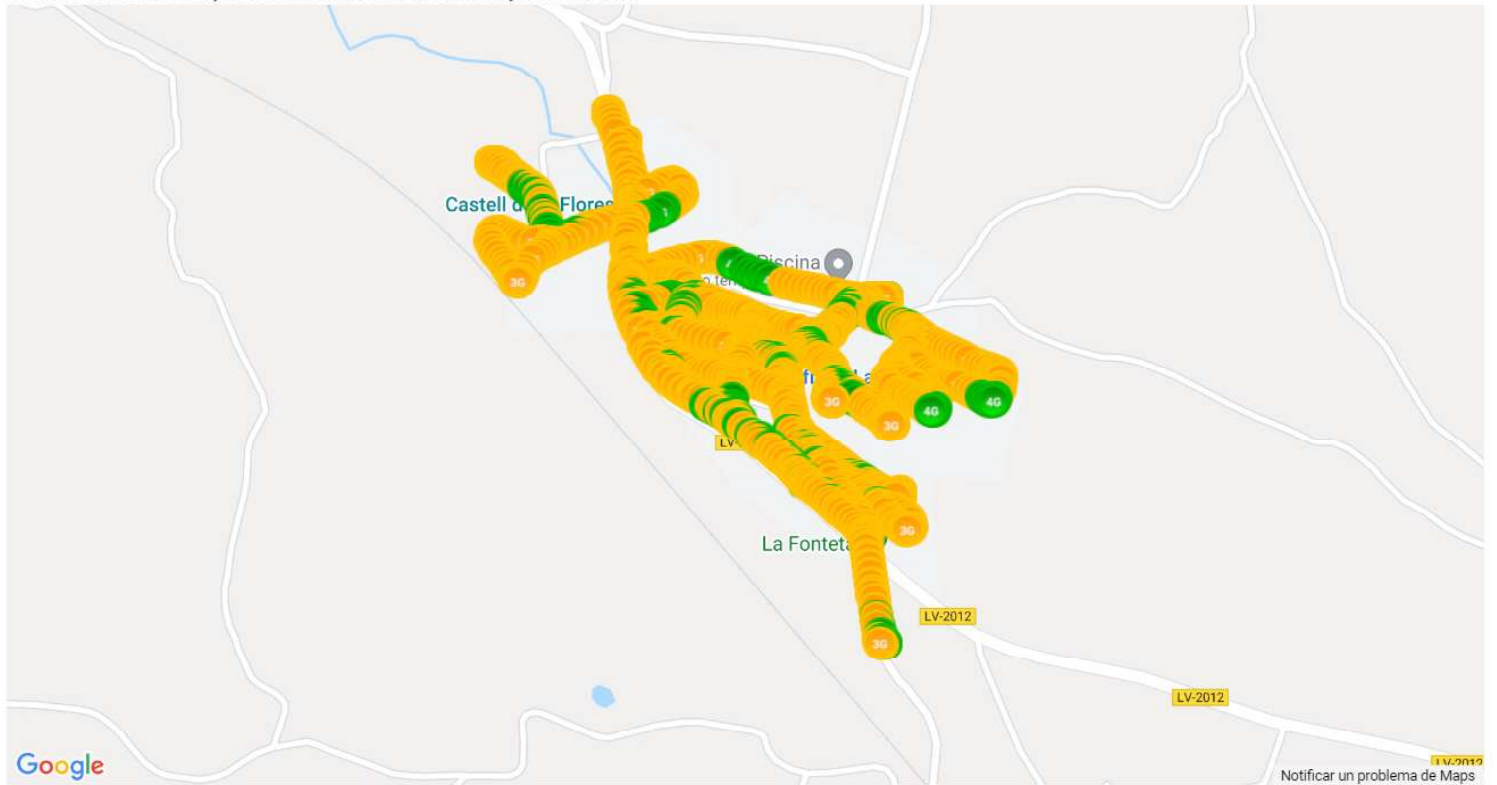

# User perceived mobile network coverage during tests

mobile network coverage during tests for operators 21403\_Orange

ORANGE SERVEI DE VEU, ACCÉS A XARXES DE L'OPERADOR, LA FLORESTA