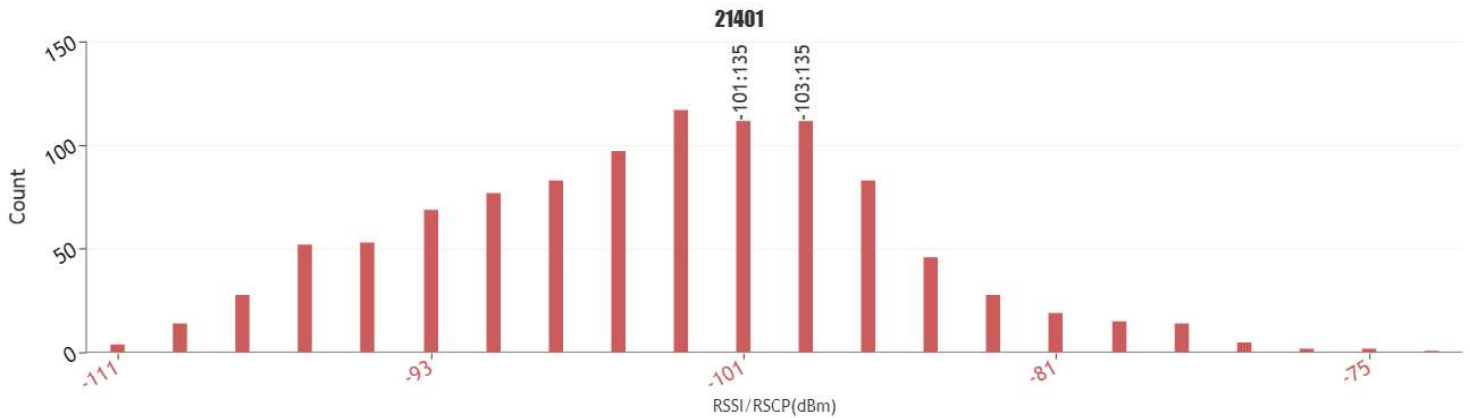

RSSI KPI statistics per mobile operator for 21401_vodafone ES

Operators	21401
>= -89dBm	19.9259 % (count : 215)
B/w -99dBm to -90dBm	41.0565 % (count : 443)
B/w -112dBm to -100dBm	37.7201 % (count : 407)
< -113dBm	1.2975 % (count : 14)
Total Geo samples	1079

RSSI distribution chart per mobile operator for 21401_vodafone ES