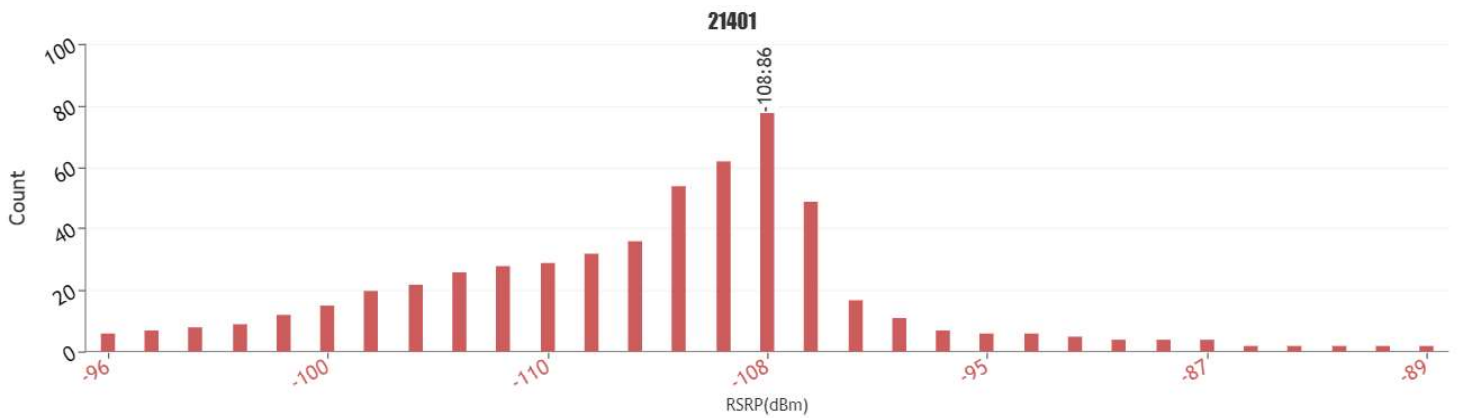

RSRP KPI statistics per mobile operator for 21401_vodafone ES

Operators	21401
>= to -89dBm	1.3913 % (count : 8)
B/w -99dBm to -90dBm	14.7826 % (count : 85)
B/w -112dBm to -100dBm	80.3478 % (count : 462)
<= -113dBm	3.4783 % (count : 20)
Total Geo samples	575

RSRP distribution chart per mobile operator for 21401_vodafone ES