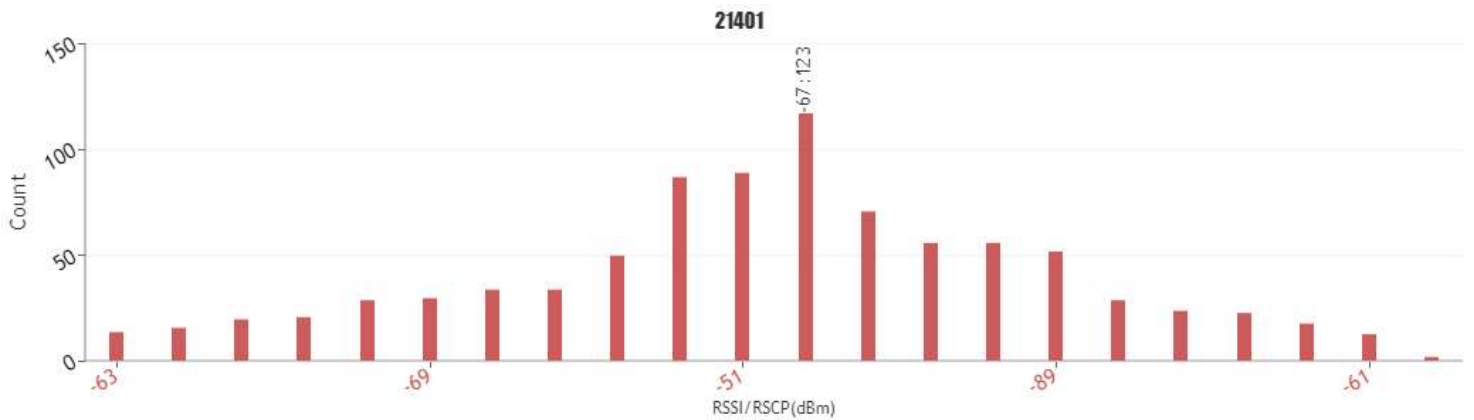

RSSI KPI statistics per mobile operator for 21401_vodafone ES

Operators	21401
>= -89dBm	97.7553 % (count : 871)
B/w -99dBm to -90dBm	0.2245 % (count : 2)
B/w -112dBm to -100dBm	0 % (count : 0)
<= -113dBm	2.0202 % (count : 18)
Total Geo samples	891

RSSI distribution chart per mobile operator for 21401_vodafone ES