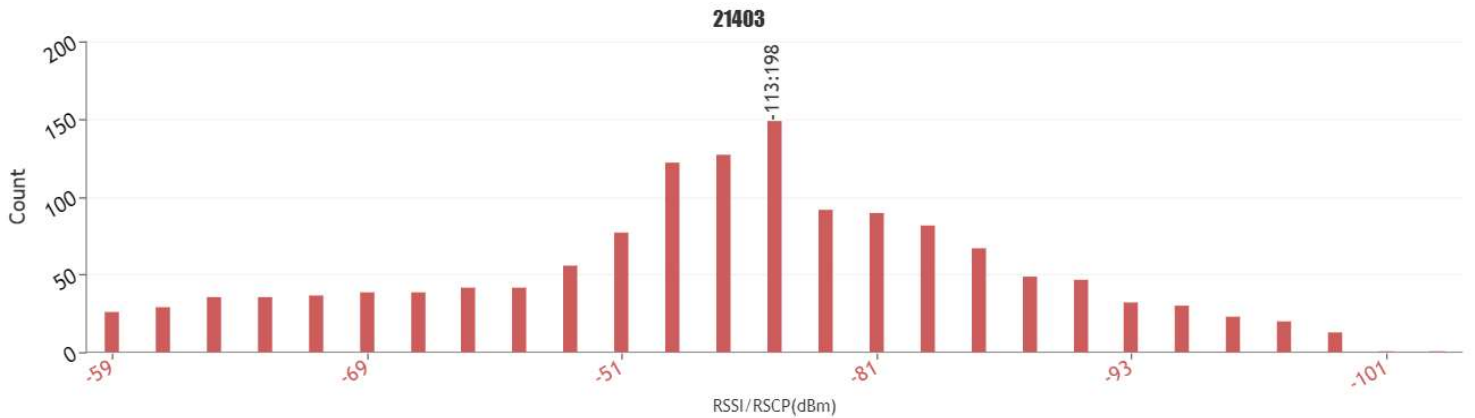

RSSI KPI statistics per mobile operator for 21403_Orange

Operators	21403
>= -89dBm	78.5272 % (count : 1141)
B/w -99dBm to -90dBm	7.7770 % (count : 113)
B/w -112dBm to -100dBm	0.0688 % (count : 1)
< -113dBm	13.6270 % (count : 198)
Total Geo samples	1453

RSSI distribution chart per mobile operator for 21403_Orange