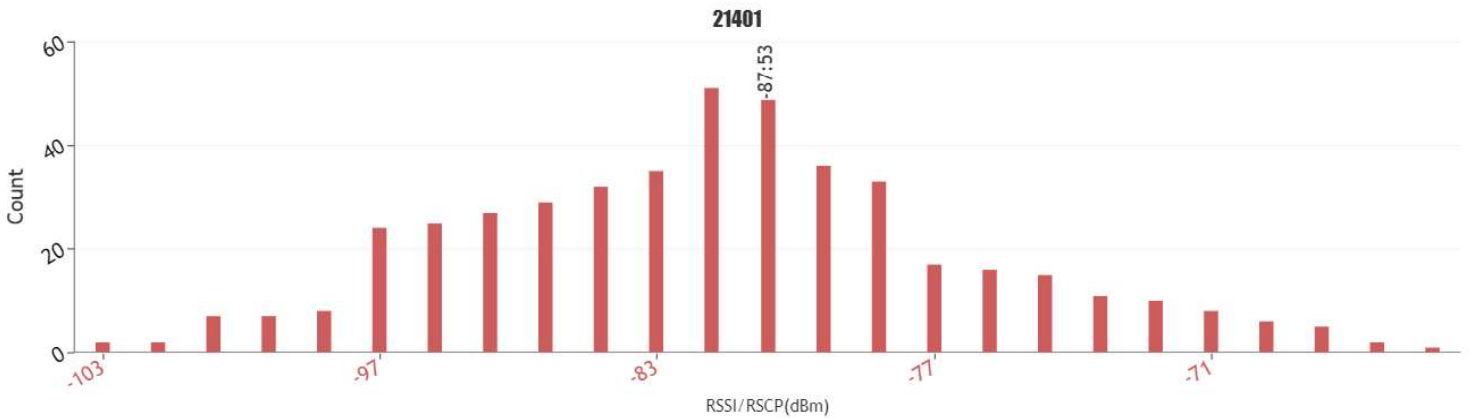

RSSI KPI statistics per mobile operator for 21401_vodafone ES

Operators	21401
>= -89dBm	61.4719 % (count : 284)
B/w -99dBm to -90dBm	26.6234 % (count : 123)
B/w -112dBm to -100dBm	5.6277 % (count : 26)
< -113dBm	6.2771 % (count : 29)
Total Geo samples	462

RSSI distribution chart per mobile operator for 21401_vodafone ES