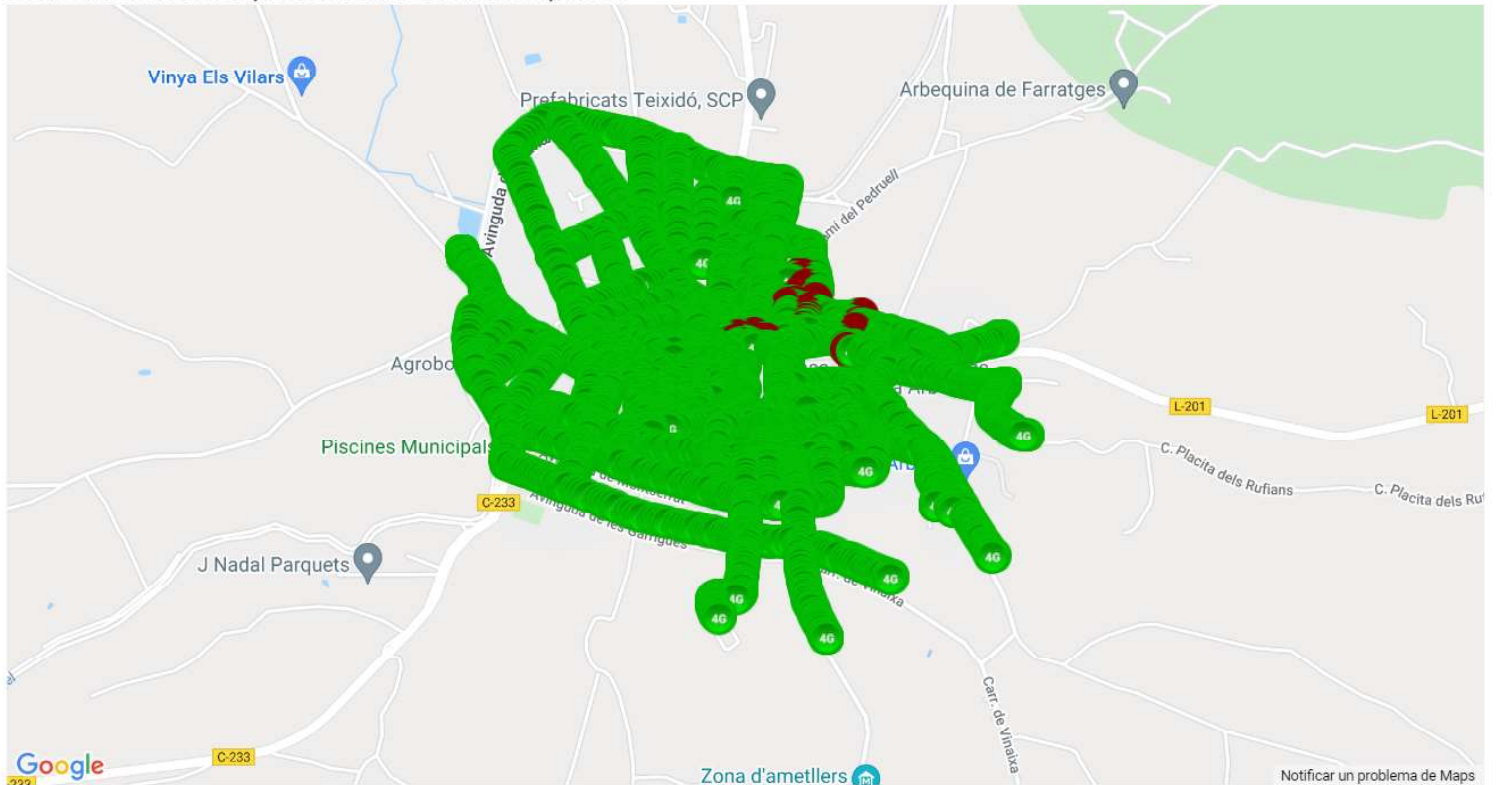

# User perceived mobile network coverage during tests

mobile network coverage during tests for operators 21407\_Movistar

MOVISTAR SERVEI DE DADES, ACCÉS A XARXES DE L'OPERADOR, ARBECA