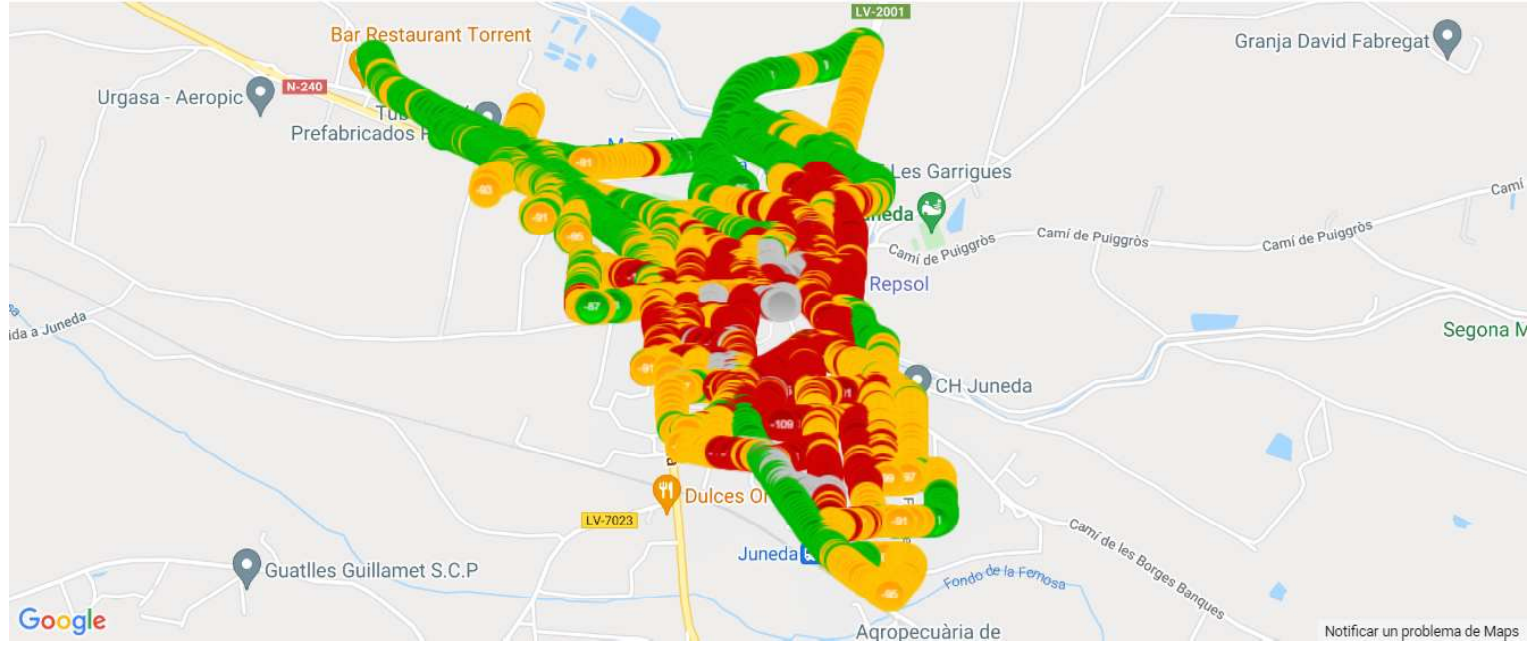

RSSI view

RSSI KPI statistics per mobile operator for operator 21401_vodafone ES

VODAFONE SERVEI DE VEU, MAPA DE NIVELL DE SENYAL, JUNEDA