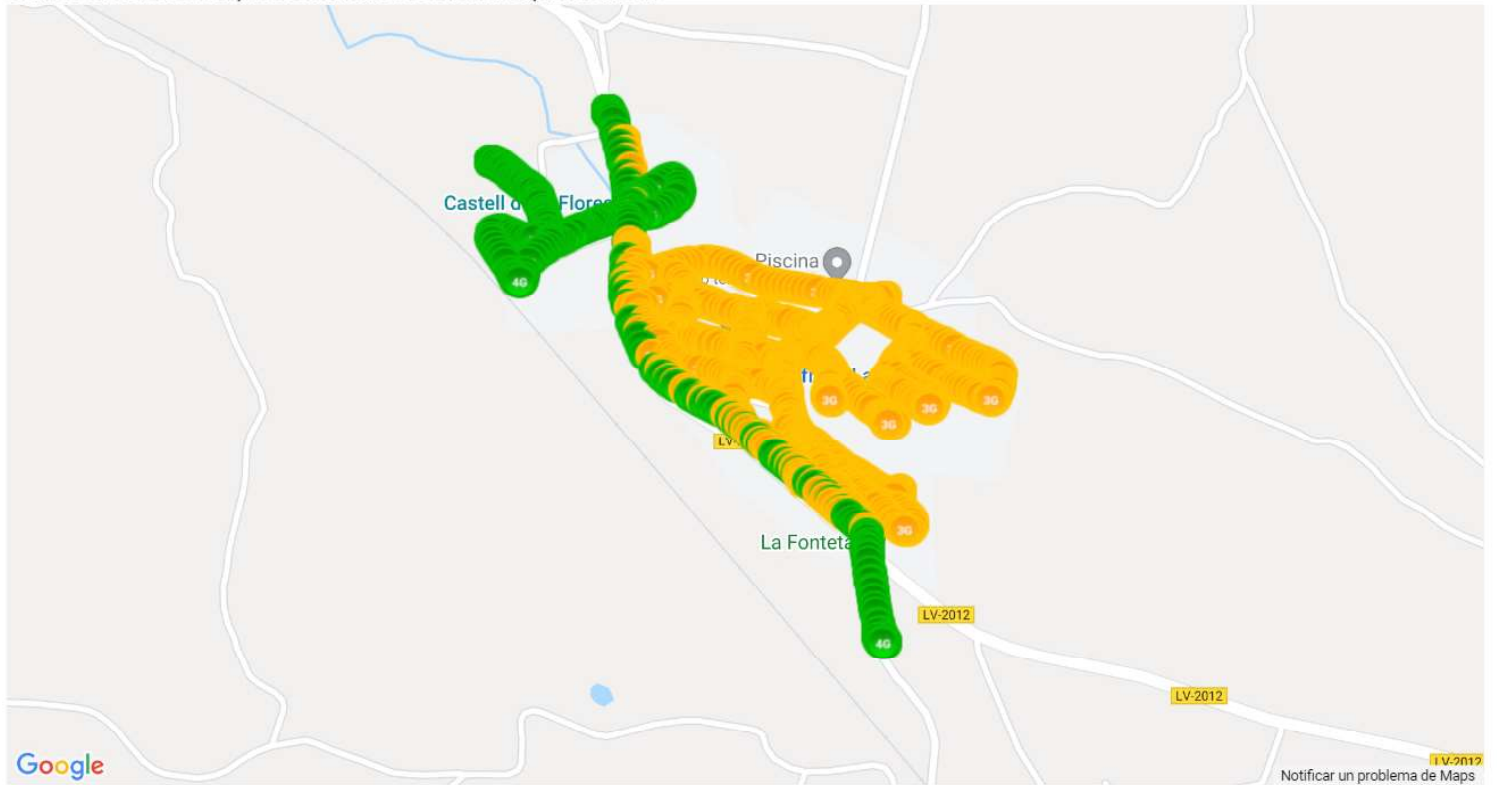

# User perceived mobile network coverage during tests

mobile network coverage during tests for operators 21403\_Orange

ORANGE SERVEI DE DADES, ACCÉS A XARXES DE L'OPERADOR, LA FLORESTA