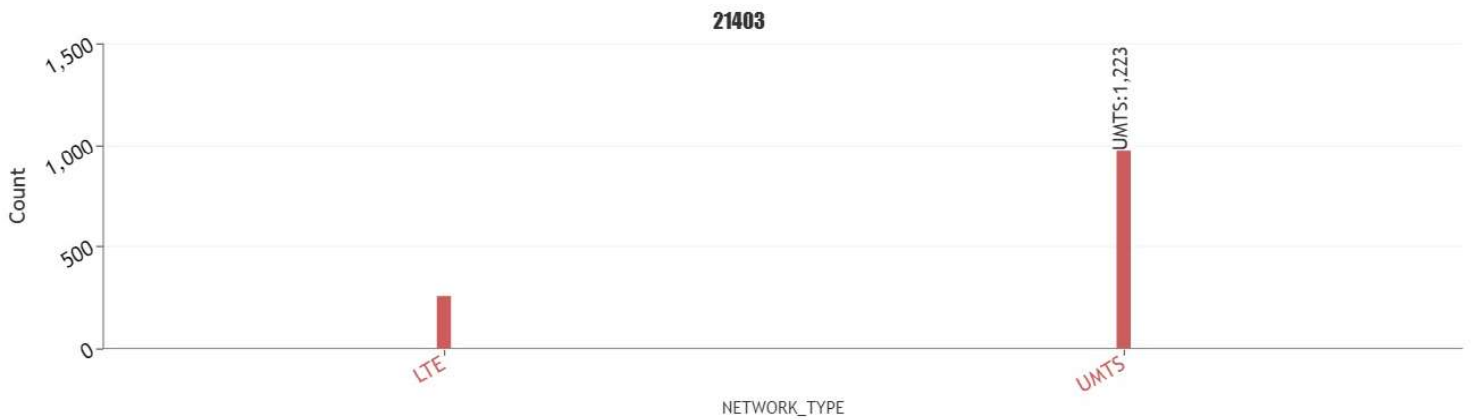

RAN technology distribution chart per mobile network operator for 21403_Orange