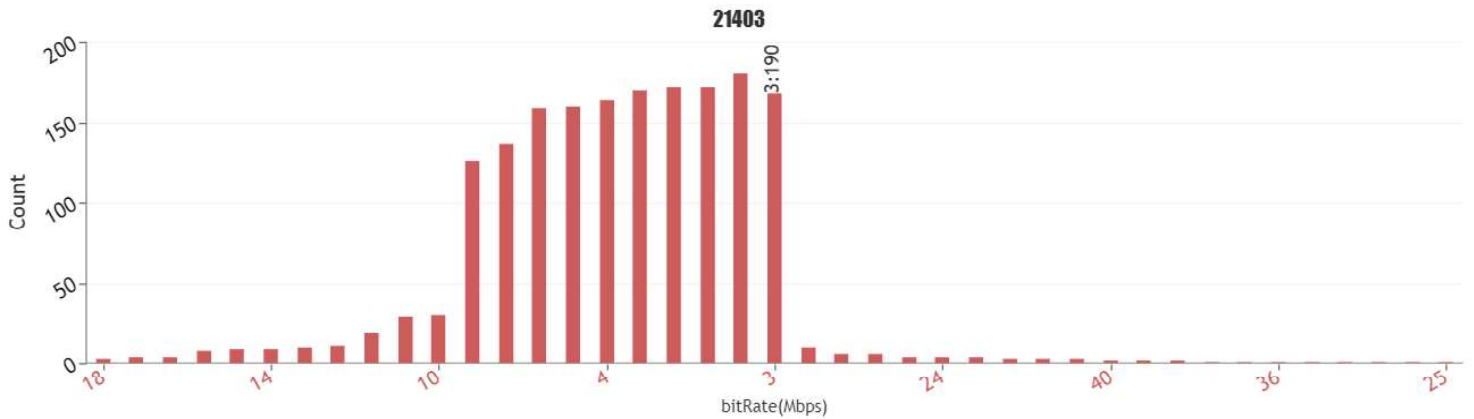

Download test distribution chart per mobile operators for 21403_Orange