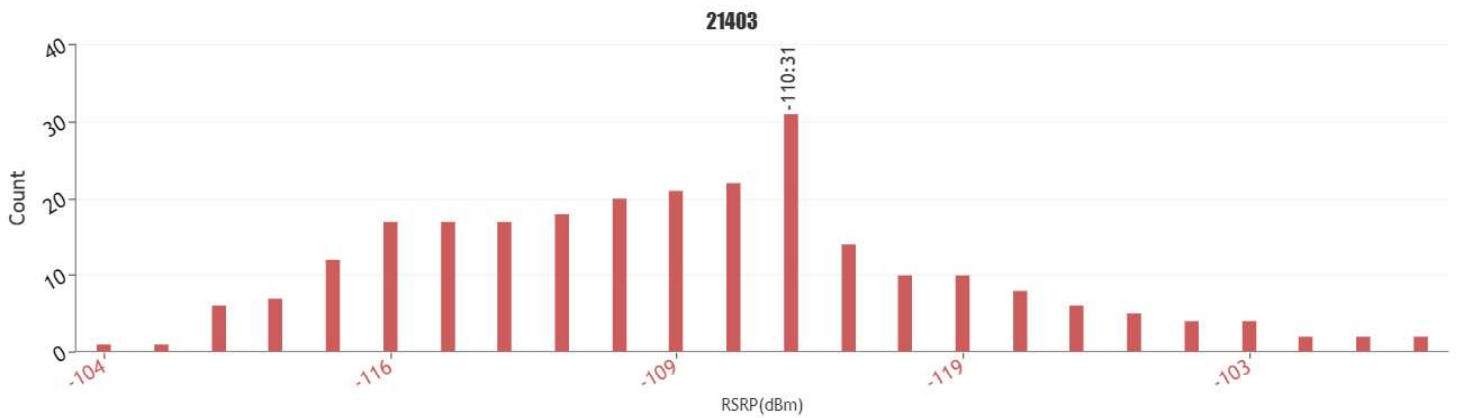

RSRP KPI statistics per mobile operator for 21403_Orange

Operators	21403
>= to -89dBm	0 % (count : 0)
B/w -99dBm to -90dBm	1.5564 % (count : 4)
B/w -112dBm to -100dBm	51.7510 % (count : 133)
<= -113dBm	46.6926 % (count : 120)
Total Geo samples	257

RSRP distribution chart per mobile operator for 21403_Orange