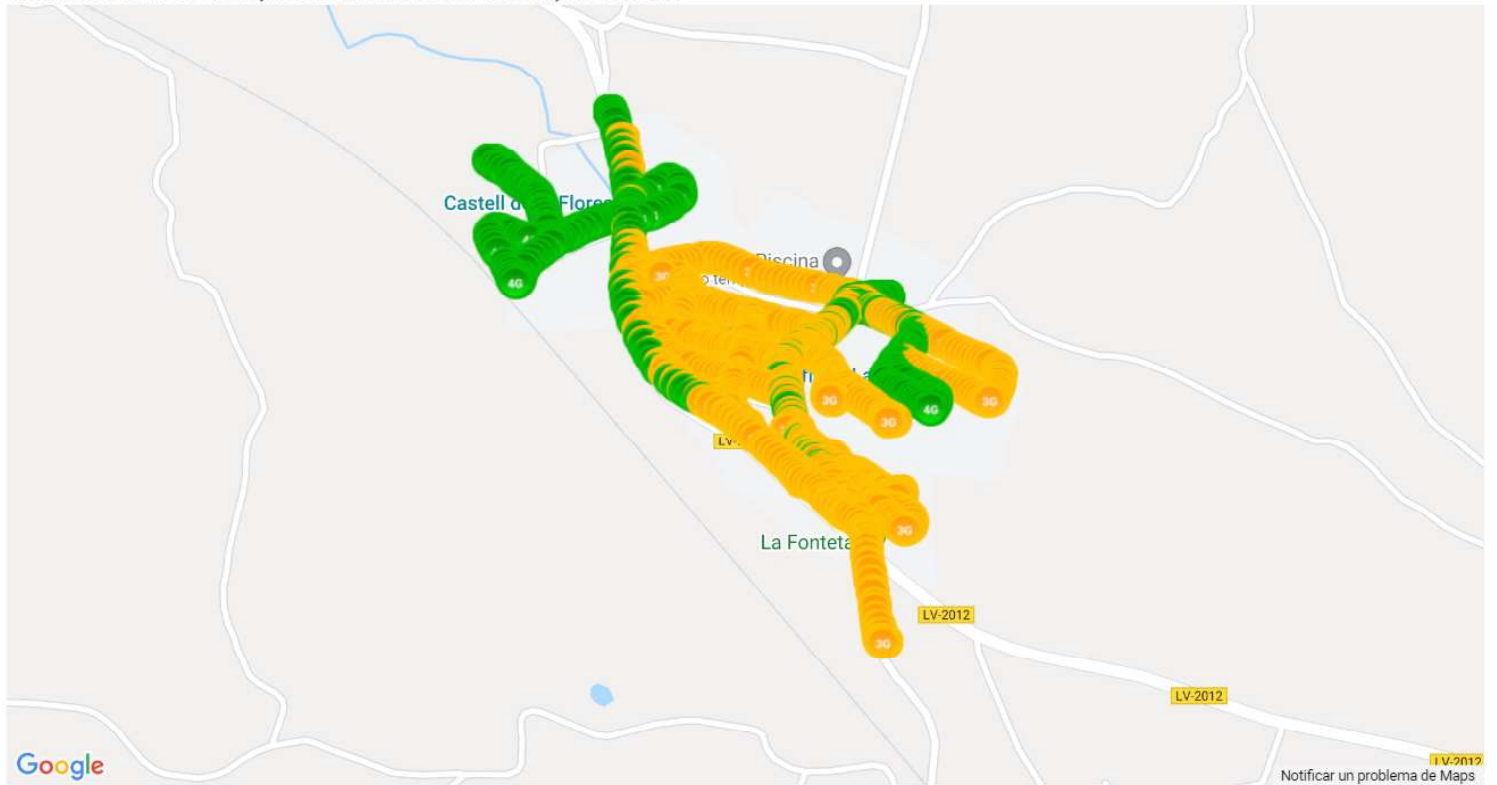

# User perceived mobile network coverage during tests

mobile network coverage during tests for operators 21401\_vodafone ES

VODAFONE SERVEI DE DADES, ACCÉS A XARXES DE L'OPERADOR, LA FLORESTA