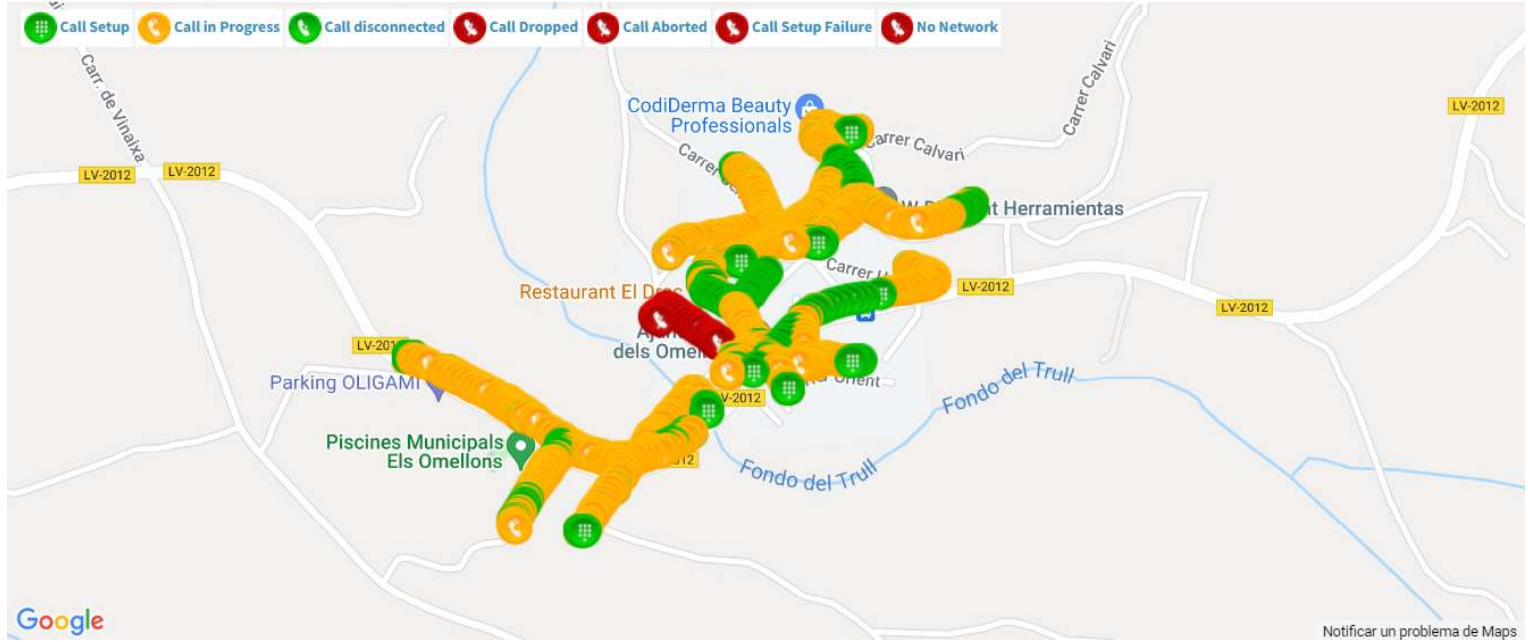

Voice call test report

Call test view of mobile operators for 21403_Orange

ORANGE SERVEI DE VEU, MAPA DE TRUCADES, ELS OMELLONS

Call test KPI statistics per mobile operator for 21403_Orange

Operators	21403
Total Calls Success	24
Total Calls Attempted	27
Total Calls Failed	3
Dropped Calls	1
Aborted Calls	0
CallSetup Failed	2
No Network ?	0
Attempted Voice call on 2G ?	11
Attempted Voice call on 3G ?	15
Not Determined(Voice CallType) ?	1