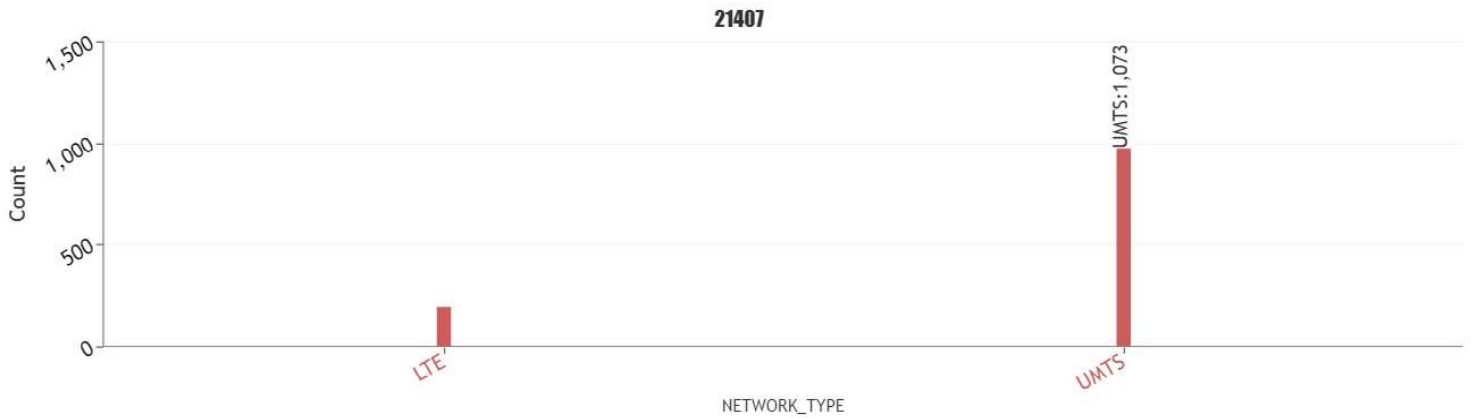

RAN technology statistics per mobile network operator for 21407_Movistar

Network Type	21407
5G	0.0000%
4G	15.3785%
3G	84.6215%
2G	0.0000%
CDMA	0.0000%
NONNETWORK	0.0000%
Total Geo samples	1268

RAN technology distribution chart per mobile network operator for 21407_Movistar