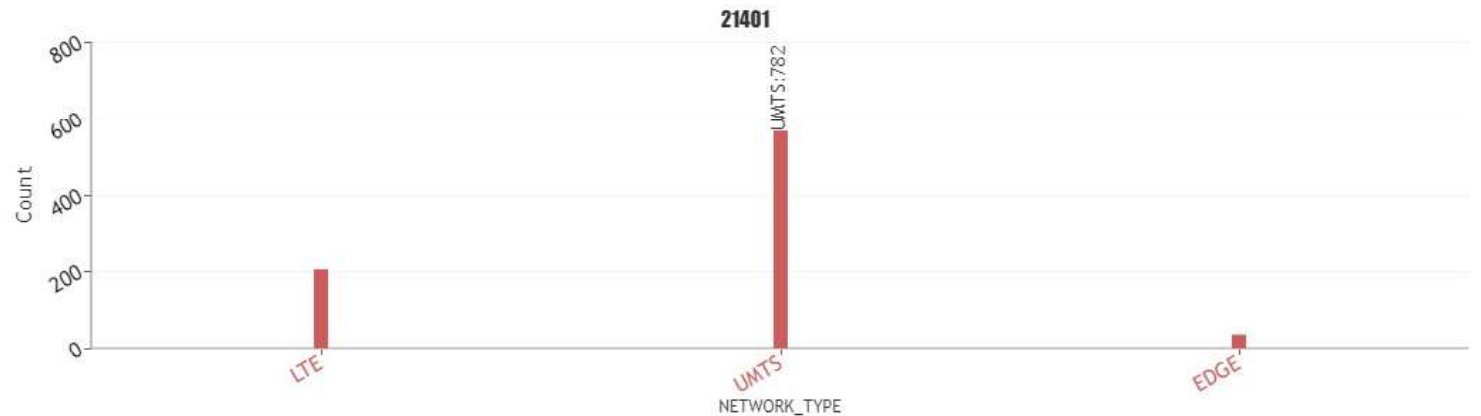

RAN technology distribution chart per mobile network operator for 21401_vodafone ES