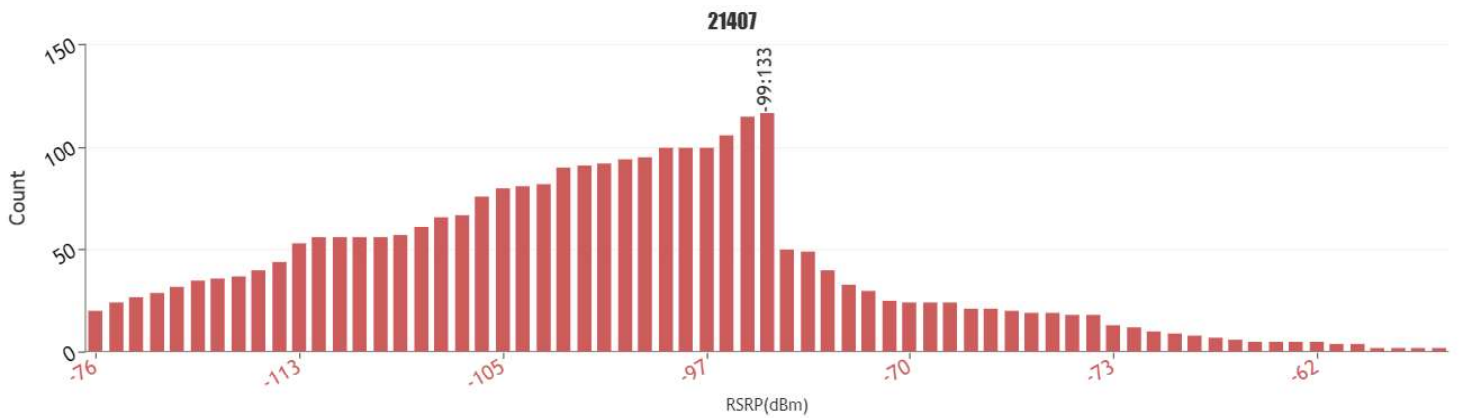

RSRP KPI statistics per mobile operator for 21407_Movistar

Operators	21407
>= to -89dBm	26.8863 % (count : 759)
B/w -99dBm to -90dBm	29.1888 % (count : 824)
B/w -112dBm to -100dBm	37.4779 % (count : 1058)
<= -113dBm	6.4470 % (count : 182)
Total Geo samples	2823

RSRP distribution chart per mobile operator for 21407_Movistar