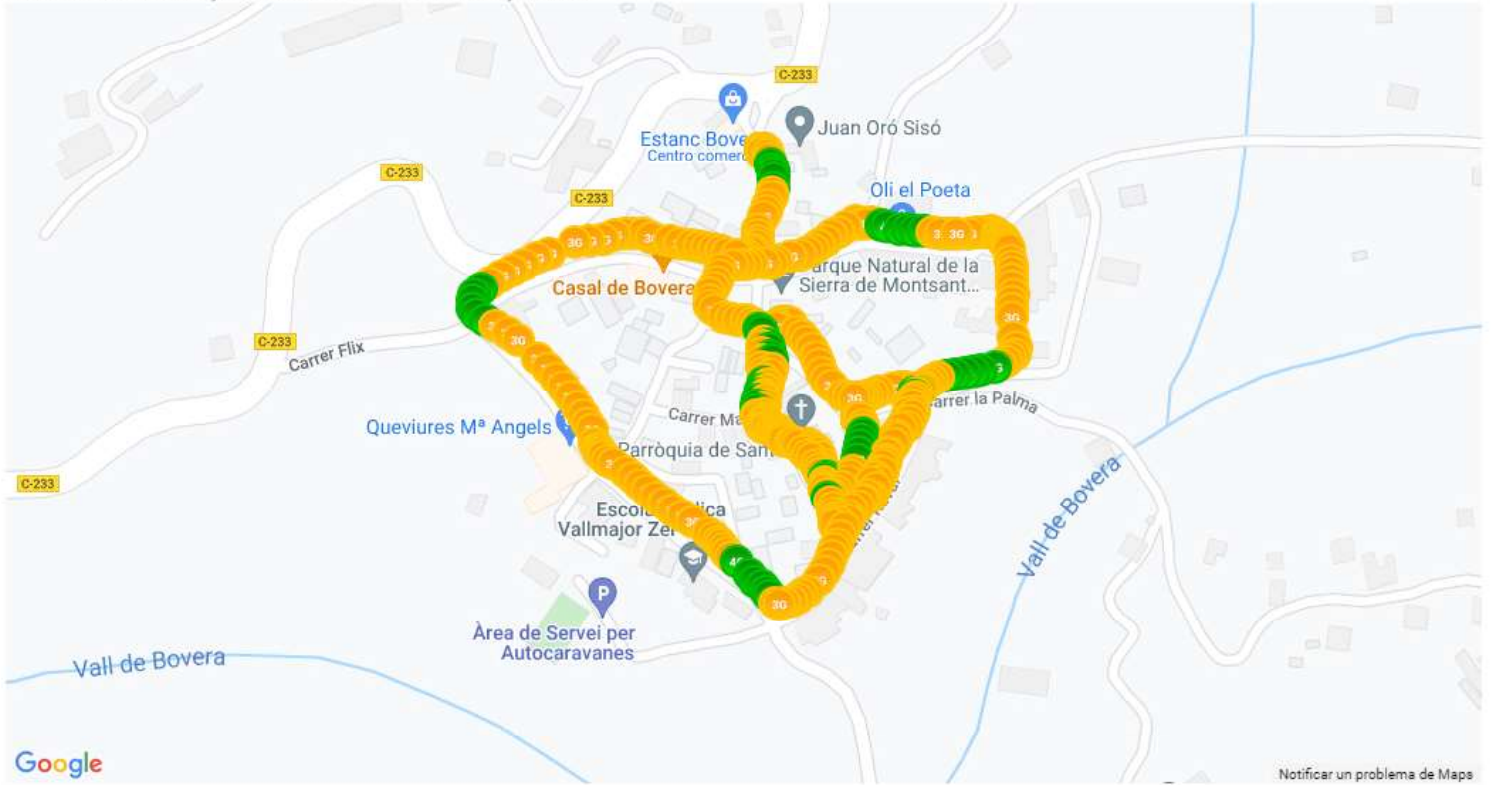

User perceived mobile network coverage during tests

mobile network coverage during tests for operators 21403_Orange

ORANGE SERVEI DE VEU, ACCÉS A XARXES DE L'OPERADOR, BOVERA