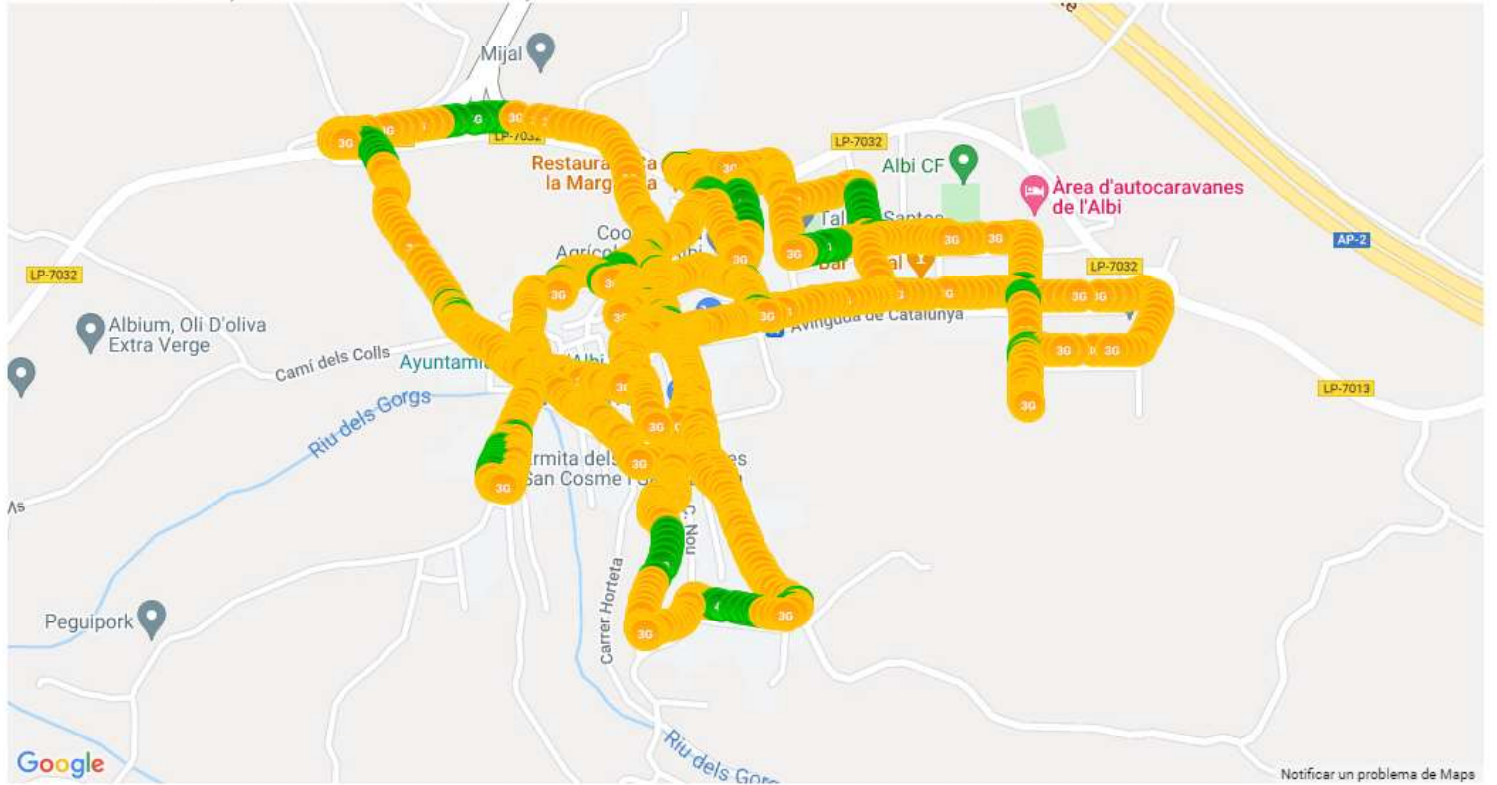

User perceived mobile network coverage during tests

mobile network coverage during tests for operators 21407_Movistar

MOVISTAR SERVEI DE VEU, ACCÉS A XARXES DE L'OPERADOR, L'ALBI