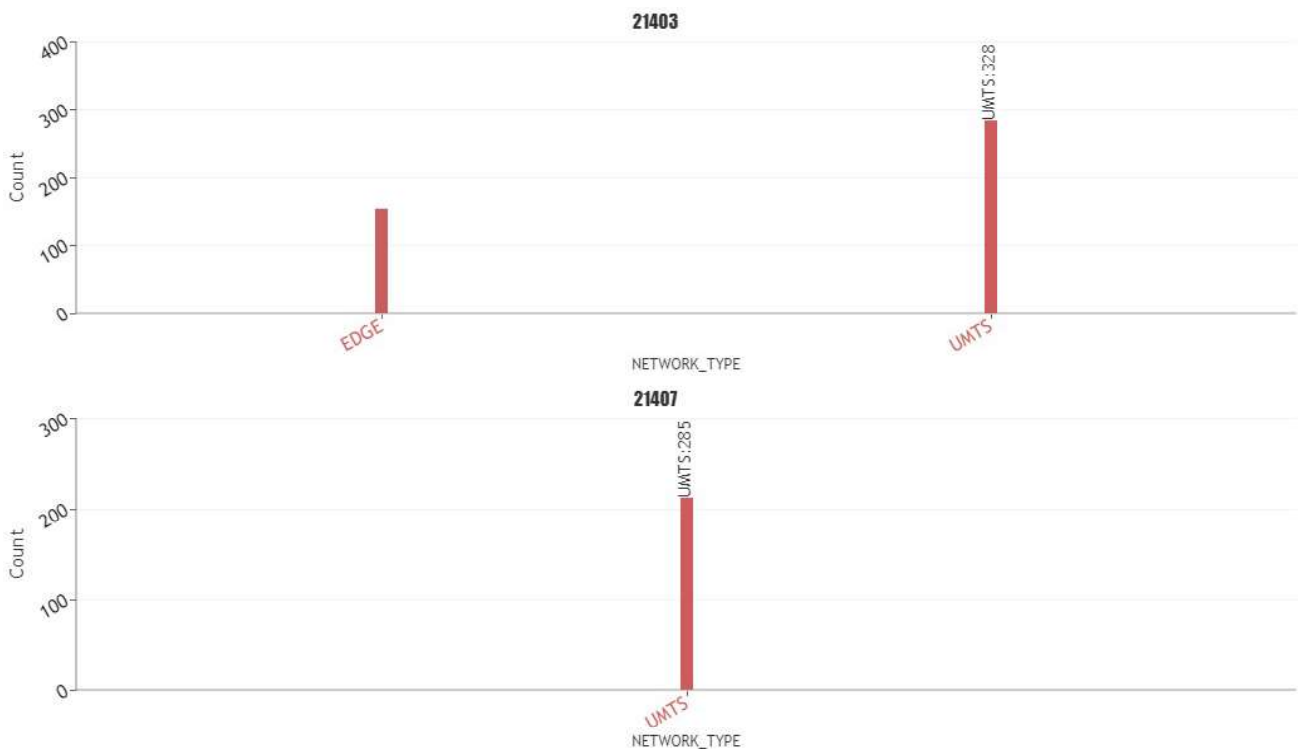

RAN technology distribution chart per mobile network operator for 21403_Orange