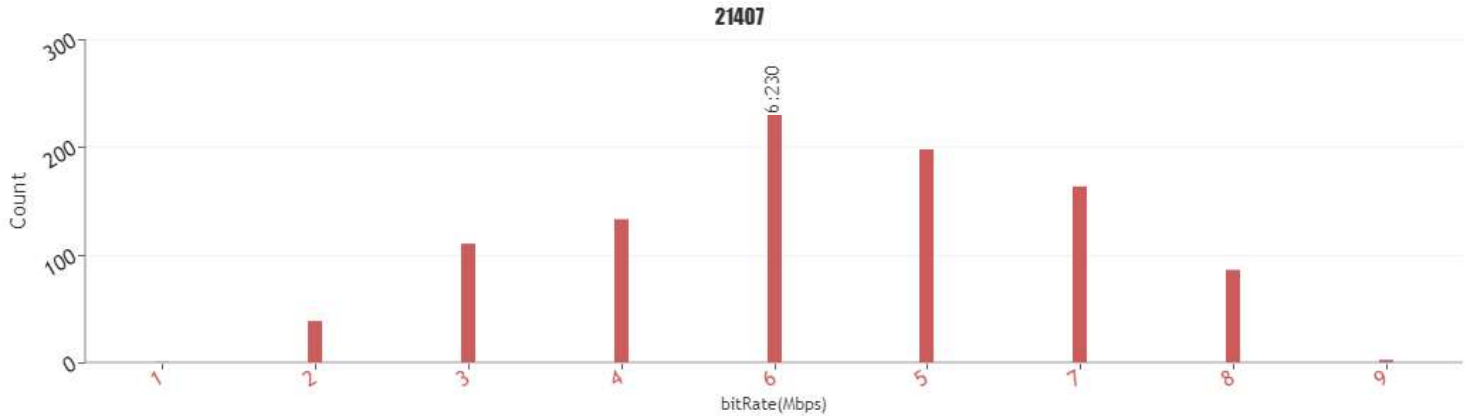

Download test distribution chart per mobile operators for 21407_Movistar