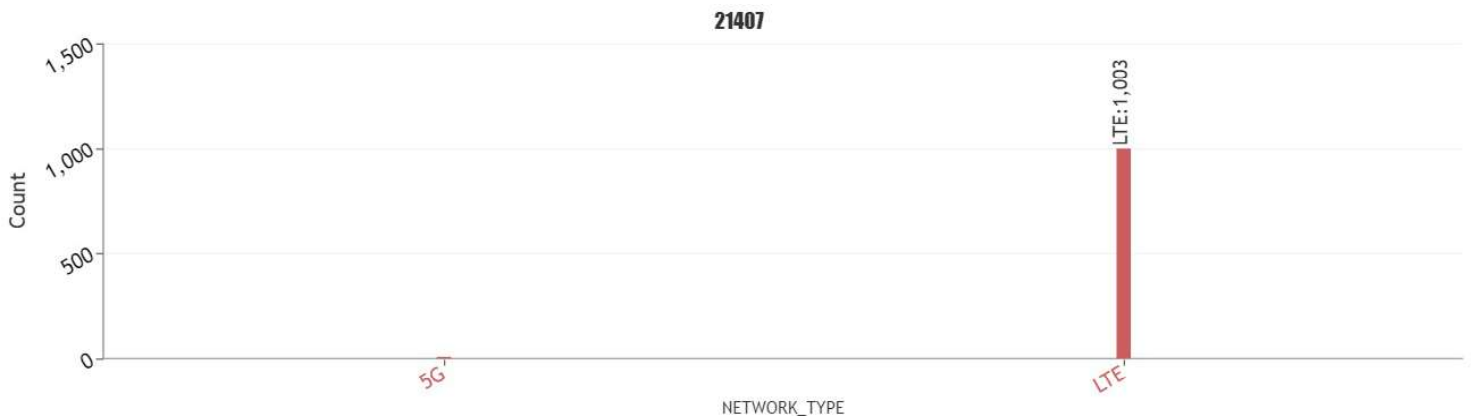

RAN technology distribution chart per mobile network operator for 21407_Movistar