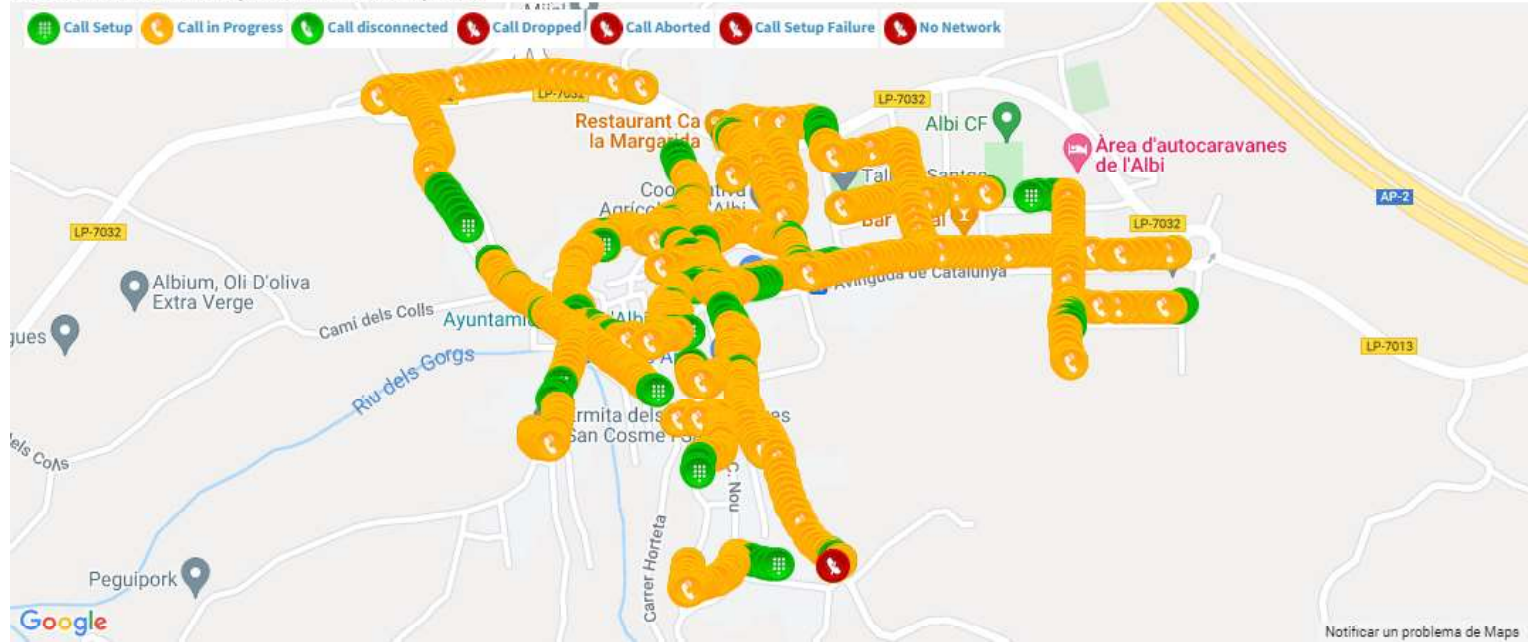

Voice call test report

Call test view of mobile operators for 21401_vodafone ES

VODAFONE SERVEI DE VEU, MAPA DE TRUCADES, L'ALBI

Call test KPI statistics per mobile operator for 21401_vodafone ES

Operators	21401
Total Calls Success	40
Total Calls Attempted	42
Total Calls Failed	2
Dropped Calls	2
Aborted Calls	0
CallSetup Failed	0
No Network ?	0
Attempted Voice call on 2G ?	0
Attempted Voice call on 3G ?	8
Successful CSFB call to 2G ?	2
Successful CSFB call to 3G ?	31