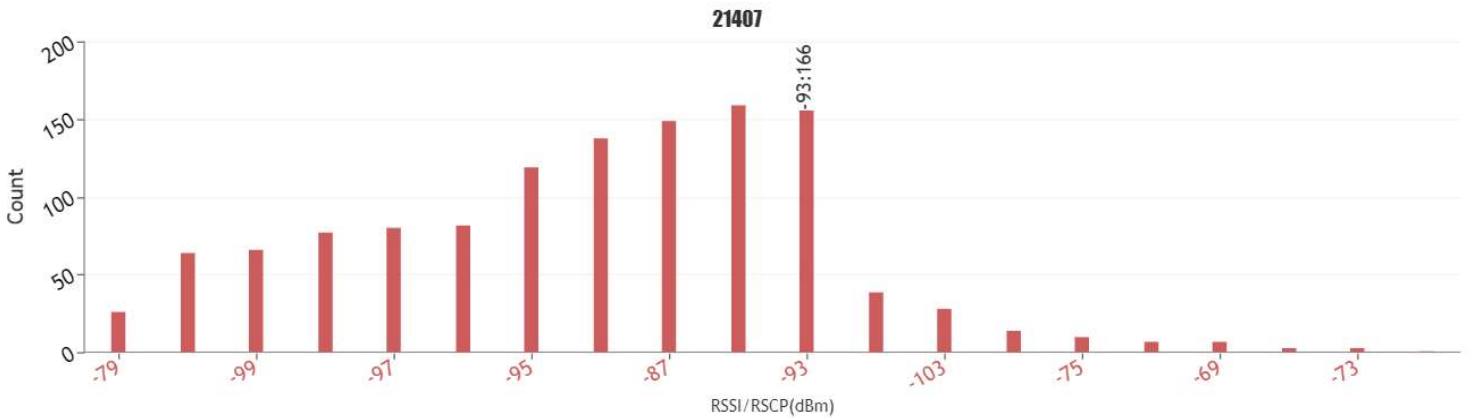

RSSI KPI statistics per mobile operator for 21407_Movistar

Operators	21407
>= -89dBm	46.6074 % (count : 577)
B/w -99dBm to -90dBm	47.6575 % (count : 590)
B/w -112dBm to -100dBm	5.7351 % (count : 71)
< -113dBm	0 % (count : 0)
Total Geo samples	1238

RSSI distribution chart per mobile operator for 21407_Movistar