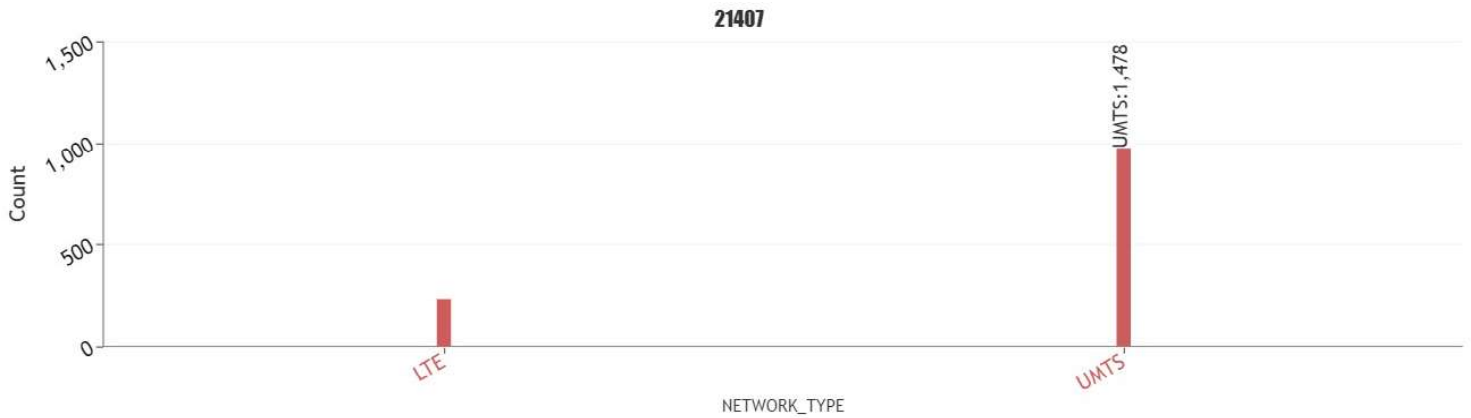

RAN technology distribution chart per mobile network operator for 21407_Movistar