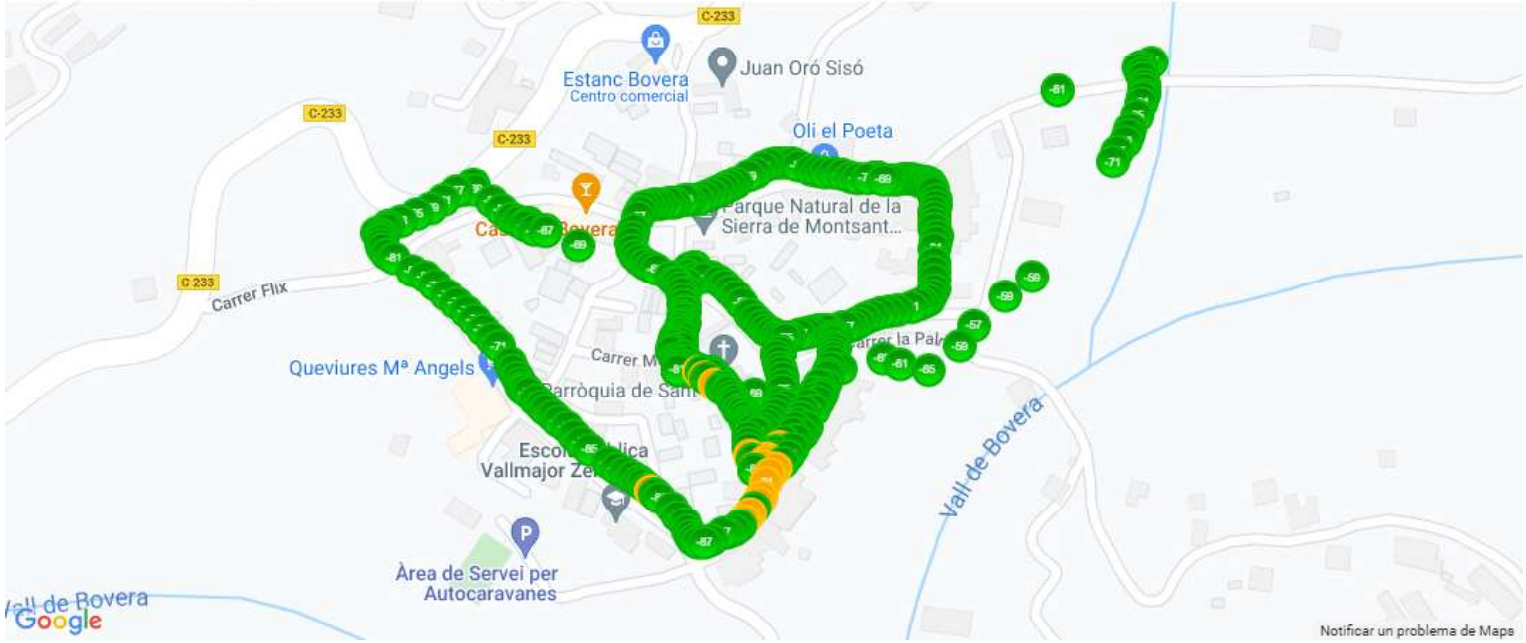

RSSI view

RSSI KPI statistics per mobile operator for operator 21407_Movistar

MOVISTAR SERVEI DE DADES, MAPA DE NIVELL DE SENYAL, BOVERA