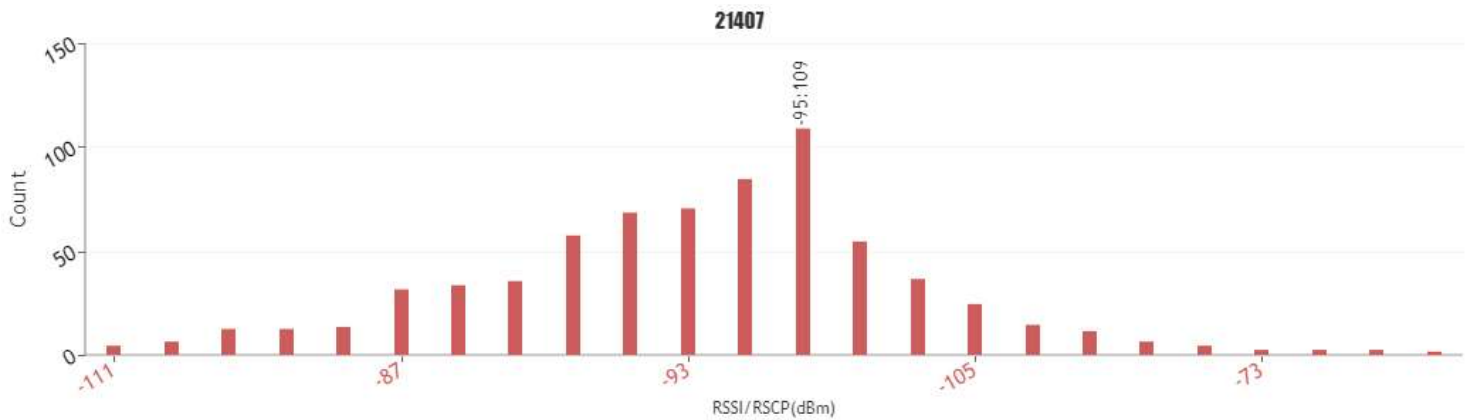

# RantCell User QoE test report

OperatorName	21407_Movistar
Test phone Model/Models	Samsung SM-A226B
Report Generation Time	Mar 24, 2022 12:54:06 PM
Test StartTime	Mar 24, 2022 9:46:35 AM
Test EndTime	Mar 24, 2022 10:04:59 AM
Download Speed Test	Yes