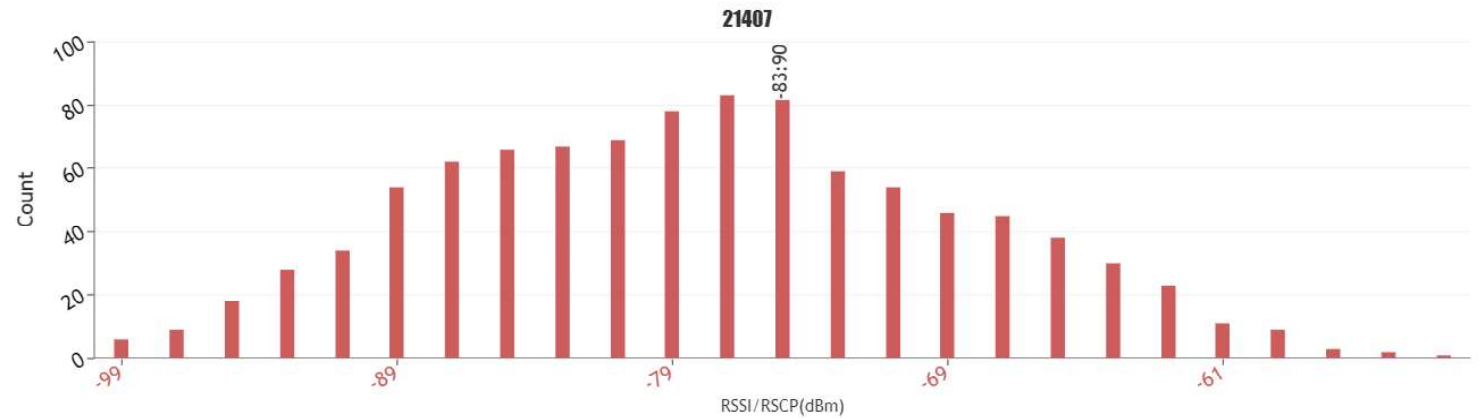

RSSI KPI statistics per mobile operator for 21407_Movistar

Operators	21407
>= -89dBm	83.5533 % (count : 823)
B/w -99dBm to -90dBm	15.4315 % (count : 152)
B/w -112dBm to -100dBm	0.1015 % (count : 1)
< -113dBm	0.9137 % (count : 9)
Total Geo samples	985

RSSI distribution chart per mobile operator for 21407_Movistar