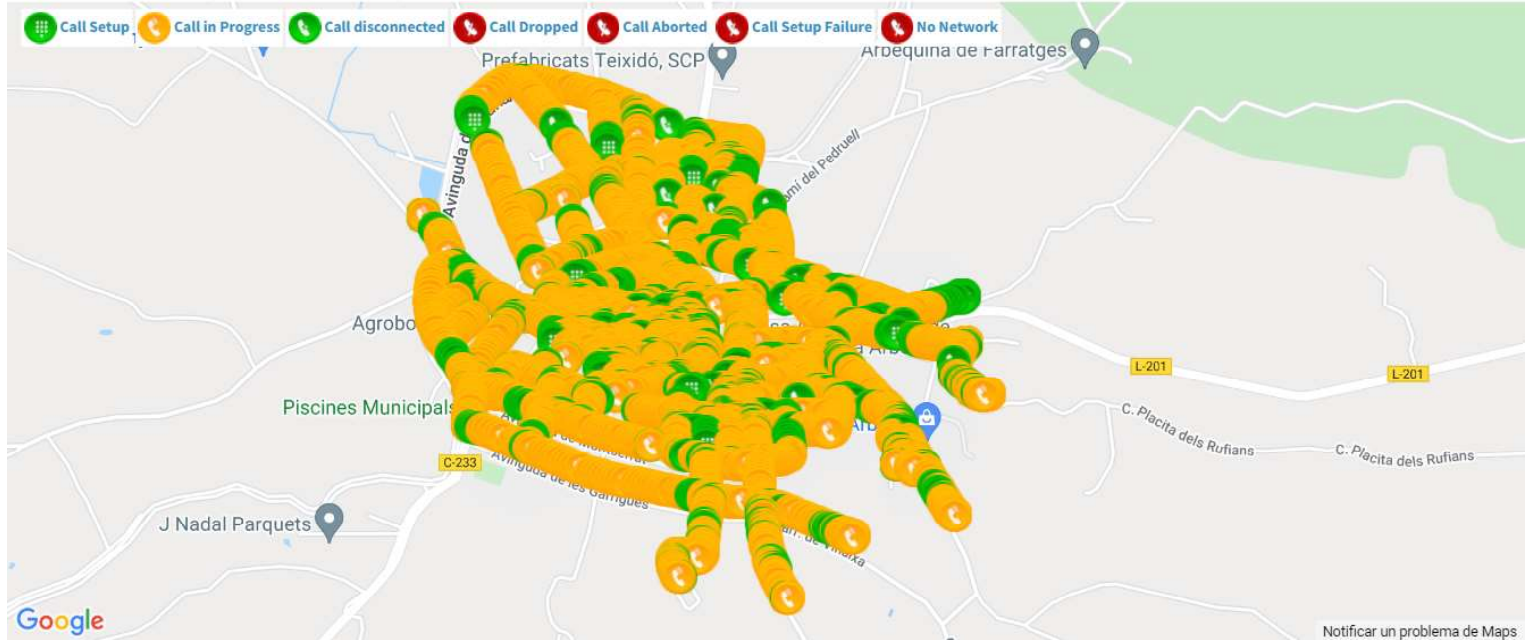

### ORANGE SERVEI DE VEU, MAPA DE TRUCADES, ARBECA

Call test KPI statistics per mobile operator for 21403\_Orange

Operators	21403
Total Calls Success	135
Total Calls Attempted	139
Total Calls Failed	4
Dropped Calls	3
Aborted Calls	0
CallSetup Failed	1
No Network <a href="#">?</a>	0
Attempted Voice call on 2G <a href="#">?</a>	0
Attempted Voice call on 3G <a href="#">?</a>	30
Successful CSFB call to 2G <a href="#">?</a>	1
Successful CSFB call to 3G <a href="#">?</a>	107
SRVCC call to 3G <a href="#">?</a>	1