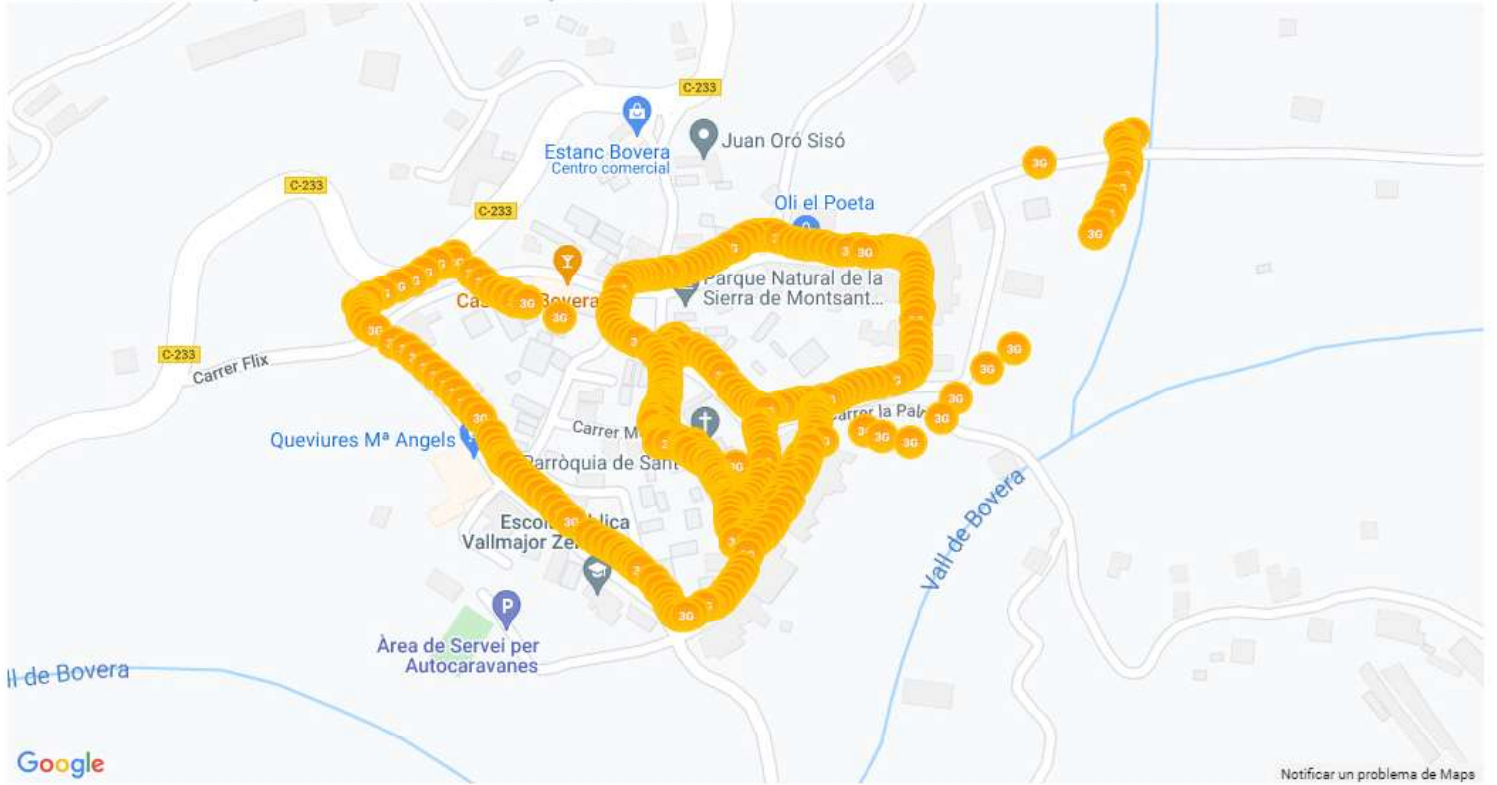

# User perceived mobile network coverage during tests

mobile network coverage during tests for operators 21407\_Movistar

MOVISTAR SERVEI DE DADES, ACCÉS A XARXES DE L'OPERADOR, BOVERA