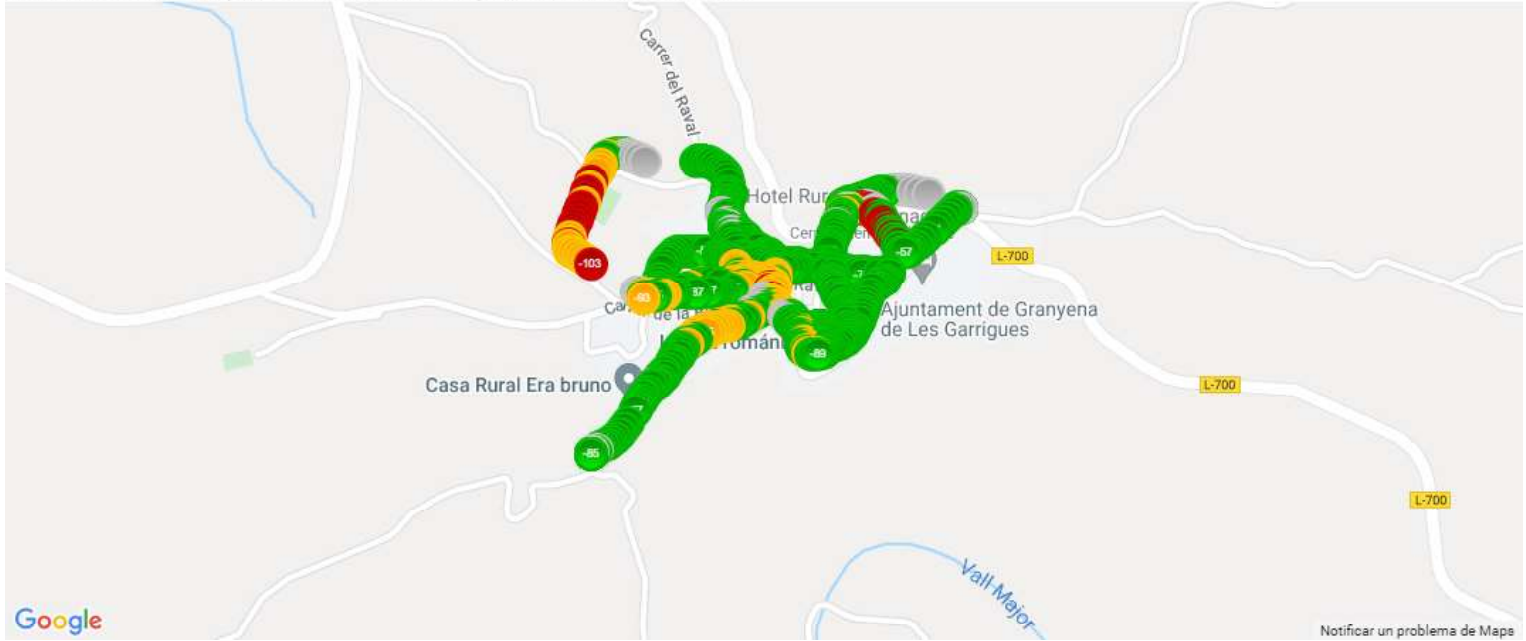

RSSI view

RSSI KPI statistics per mobile operator for operator 21407_Movistar

MOVISTAR SERVEI DE VEU, MAPA DE NIVELL DE SENYAL, GRANYENA DE LES GARRIGUES