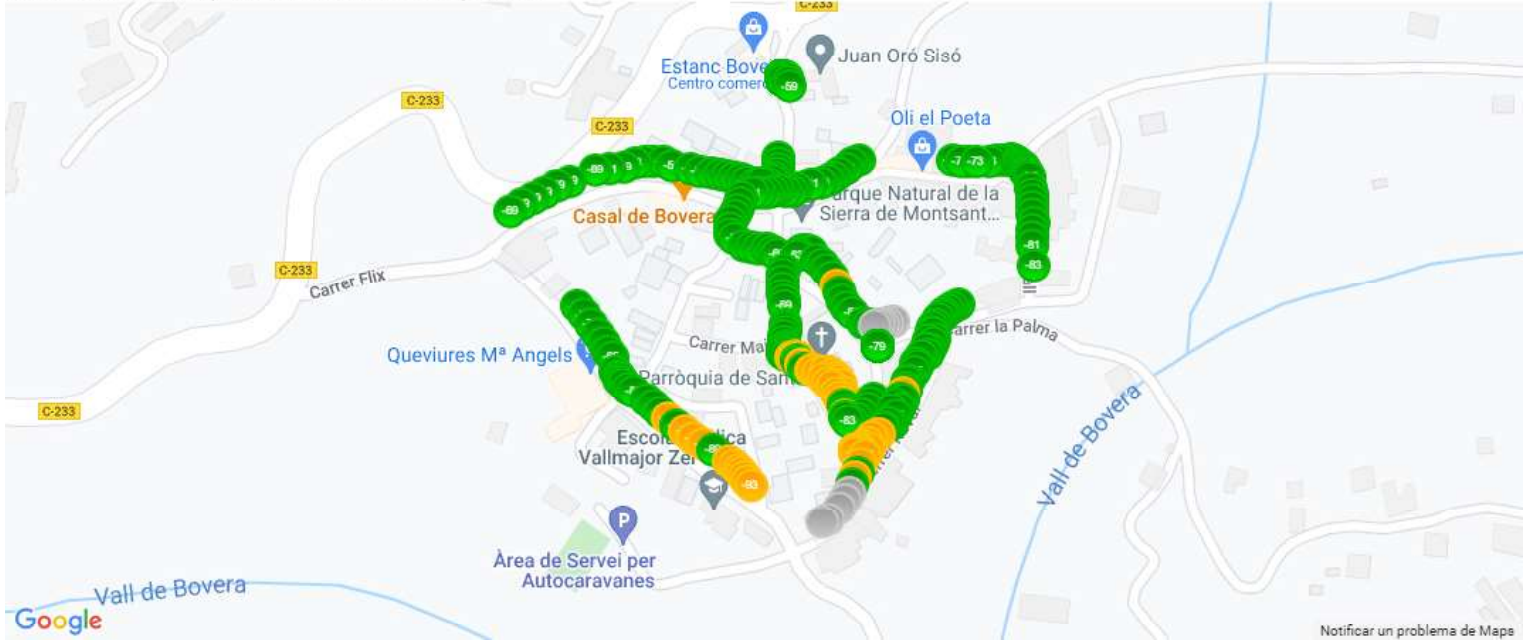

RSSI view

RSSI KPI statistics per mobile operator for operator 21403_Orange

ORANGE SERVEI DE VEU, MAPA DE NIVELL DE SENYAL, BOVERA