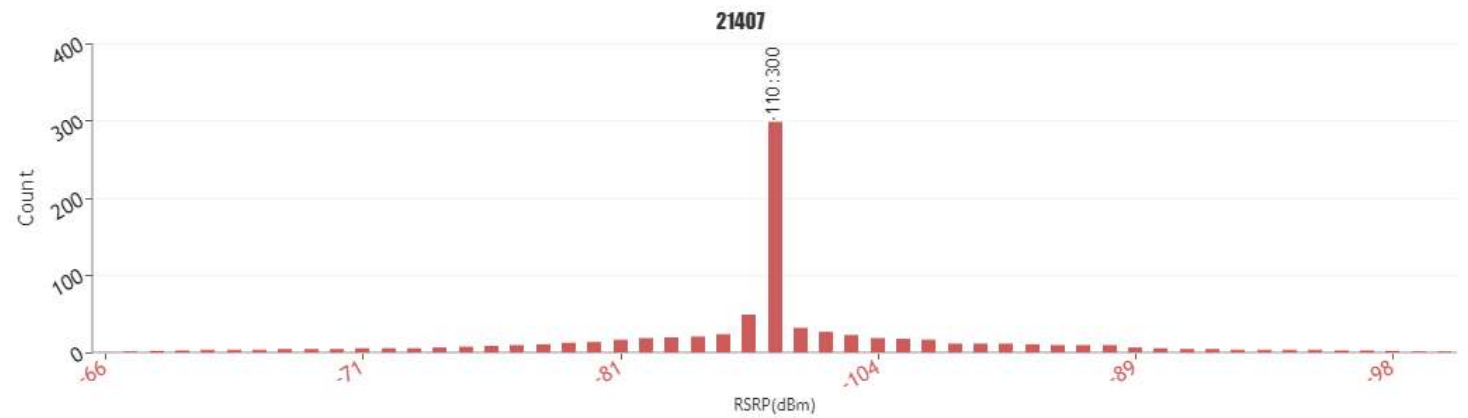

RSRP KPI statistics per mobile operator for 21407_Movistar

Operators	21407
>= to -89dBm	22.6607 % (count : 201)
B/w -99dBm to -90dBm	7.5536 % (count : 67)
B/w -112dBm to -100dBm	62.0068 % (count : 550)
<= -113dBm	7.7790 % (count : 69)
Total Geo samples	887

RSRP distribution chart per mobile operator for 21407_Movistar