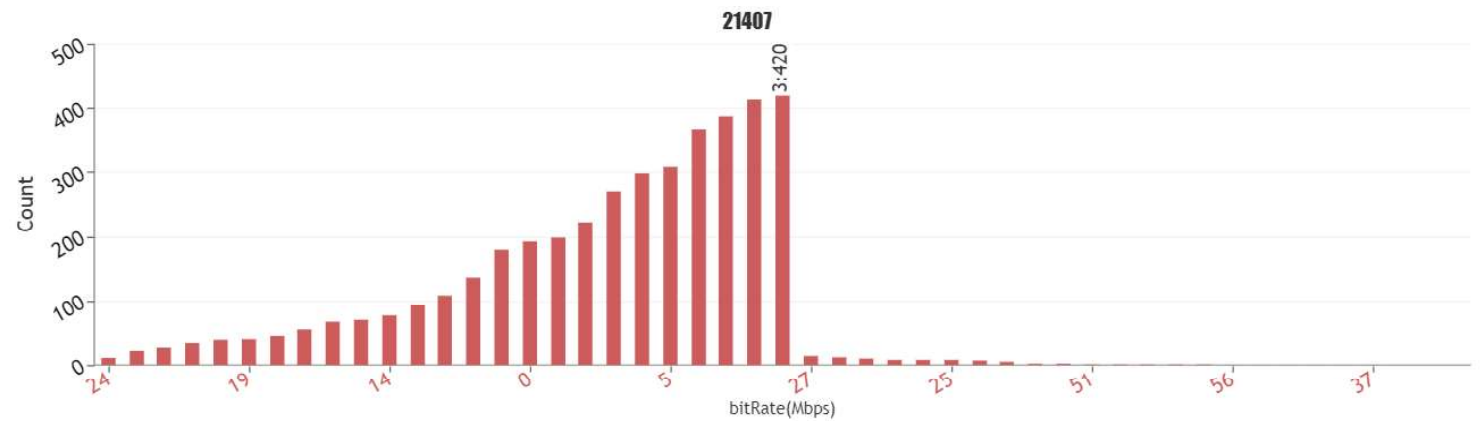

Download test distribution chart per mobile operators for 21407_Movistar