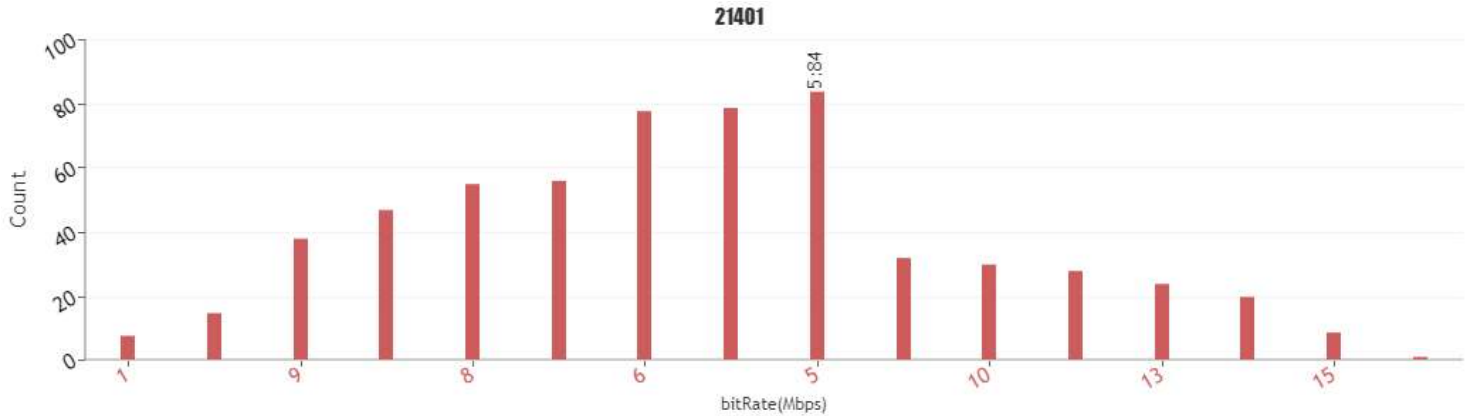

Download test distribution chart per mobile operators for 21401_vodafone ES