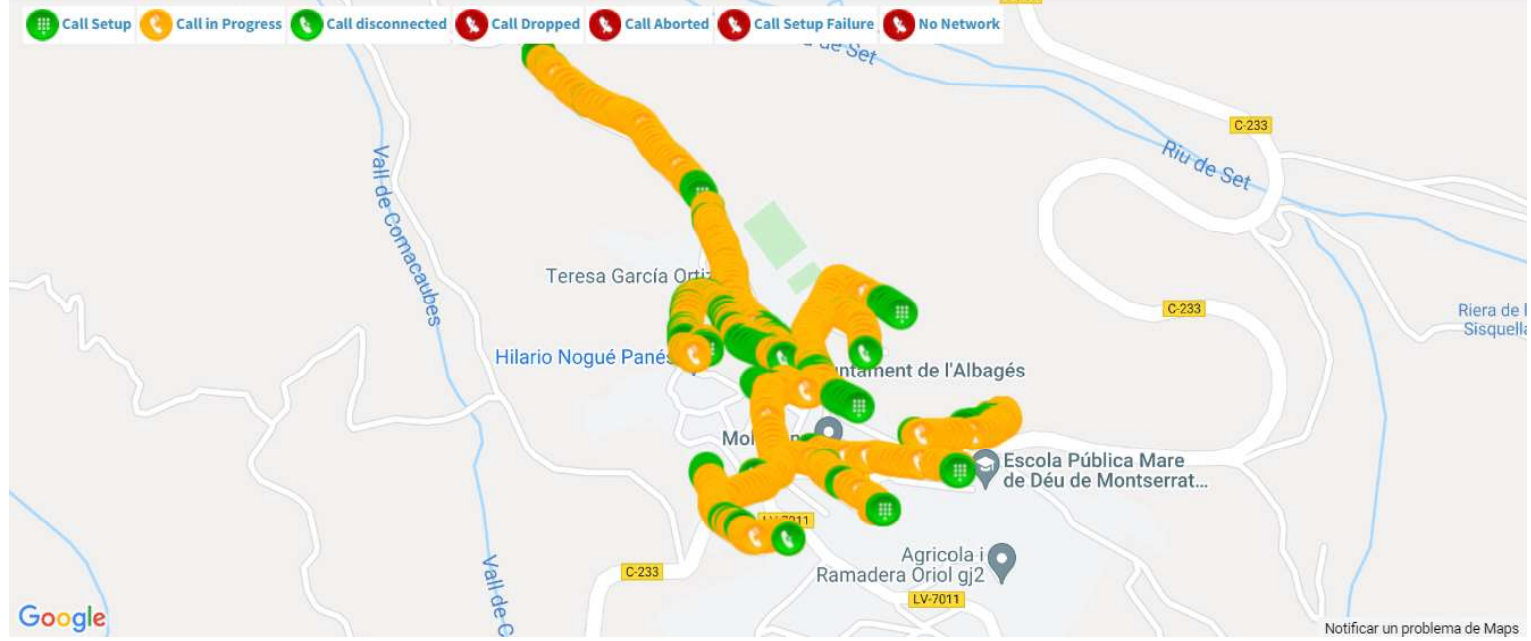

Voice call test report

Call test view of mobile operators for 21401_vodafone ES

VODAFONE SERVEI DE VEU, MAPA DE TRUCADES, L'ALBAGÉS

Call test KPI statistics per mobile operator for 21401_vodafone ES

Operators	21401
Total Calls Success	21
Total Calls Attempted	22
Total Calls Failed	1
Dropped Calls	1
Aborted Calls	0
CallSetup Failed	0
No Network ?	0
Attempted Voice call on 2G ?	6
Attempted Voice call on 3G ?	0
Successful CSFB call to 2G ?	16