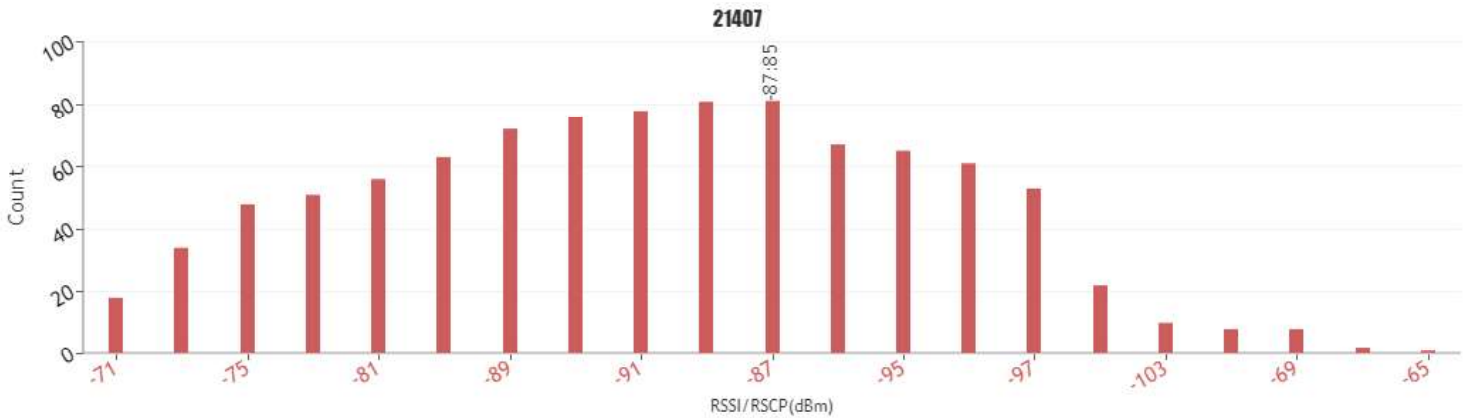

RSSI KPI statistics per mobile operator for 21407_Movistar

Operators	21407
>= -89dBm	62.0438 % (count : 595)
B/w -99dBm to -90dBm	33.7852 % (count : 324)
B/w -112dBm to -100dBm	4.1710 % (count : 40)
<= -113dBm	0 % (count : 0)
Total Geo samples	959

RSSI distribution chart per mobile operator for 21407_Movistar