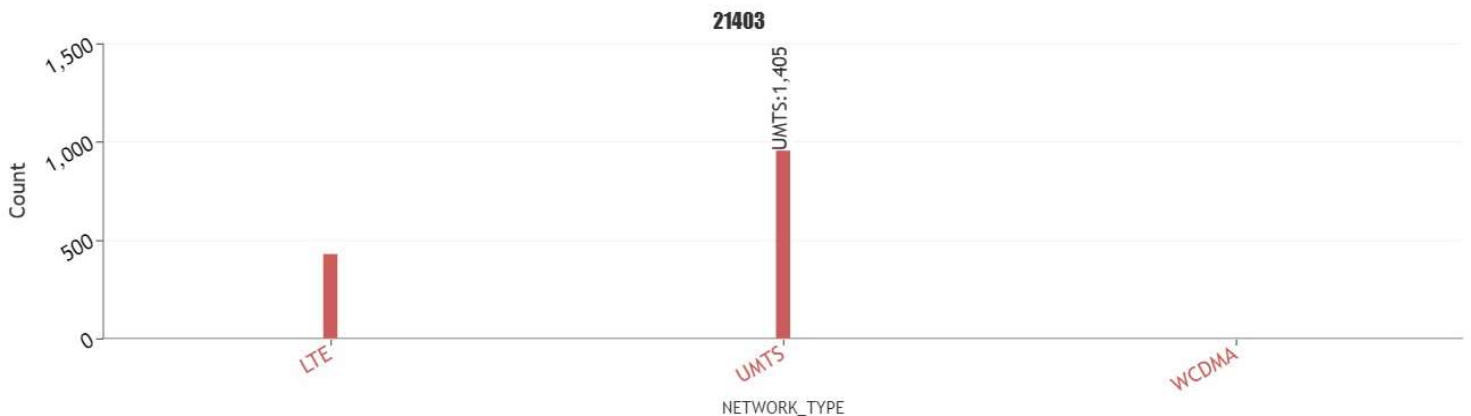

RAN technology distribution chart per mobile network operator for 21403_Orange