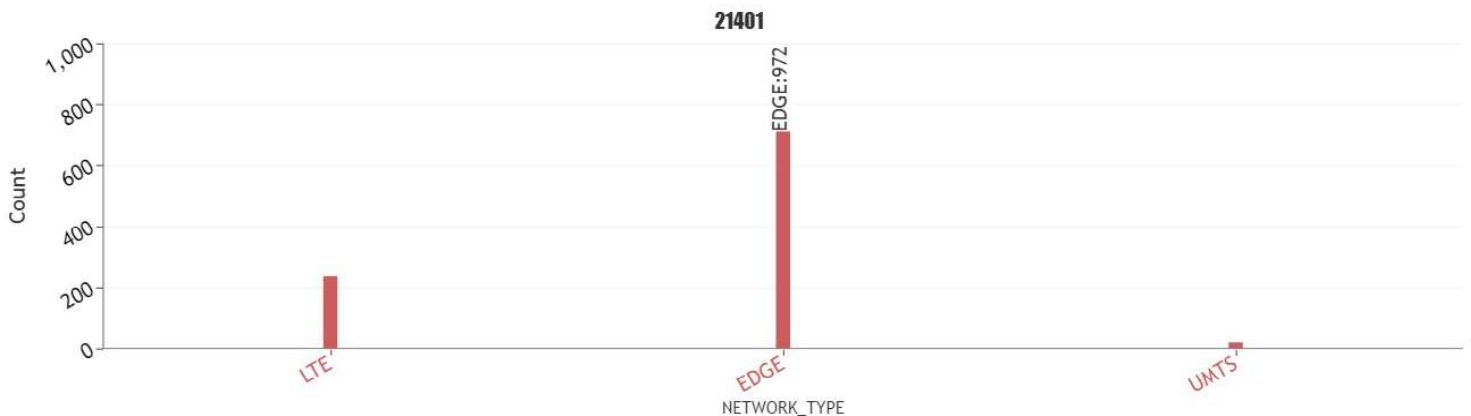

RAN technology statistics per mobile network operator for 21401_vodafone ES

Network Type	21401
5G	0.0000%
4G	19.3836%
3G	1.7843%
2G	78.8321%
CDMA	0.0000%
NONNETWORK	0.0000%
Total Geo samples	1233

RAN technology distribution chart per mobile network operator for 21401_vodafone ES