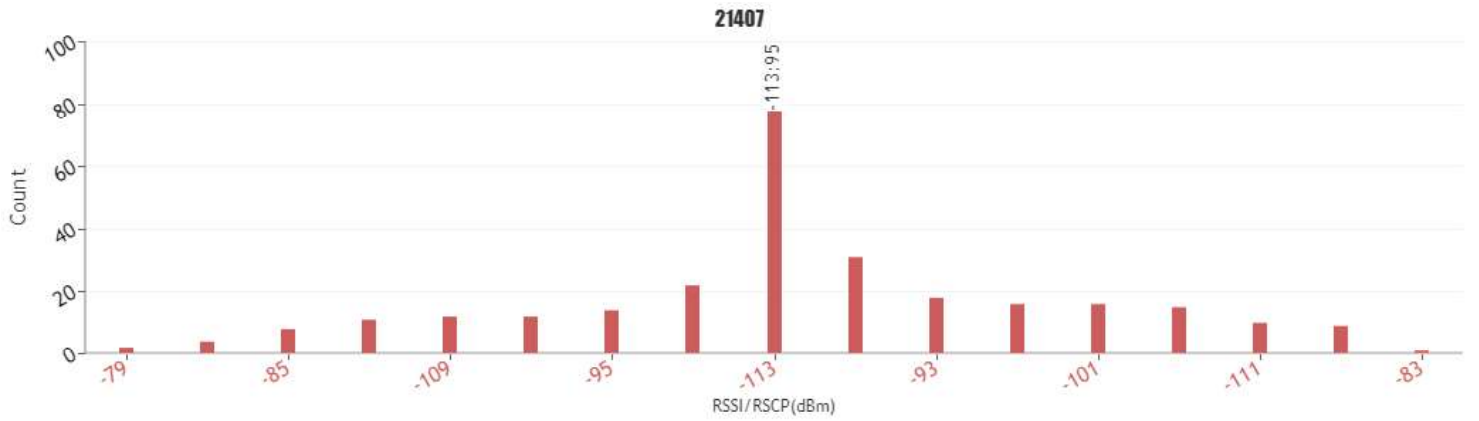

RSSI KPI statistics per mobile operator for 21407_Movistar

Operators	21407
>= -89dBm	8.7838 % (count : 26)
B/w -99dBm to -90dBm	33.7838 % (count : 100)
B/w -112dBm to -100dBm	25.3378 % (count : 75)
<= -113dBm	32.0946 % (count : 95)
Total Geo samples	296

RSSI distribution chart per mobile operator for 21407_Movistar