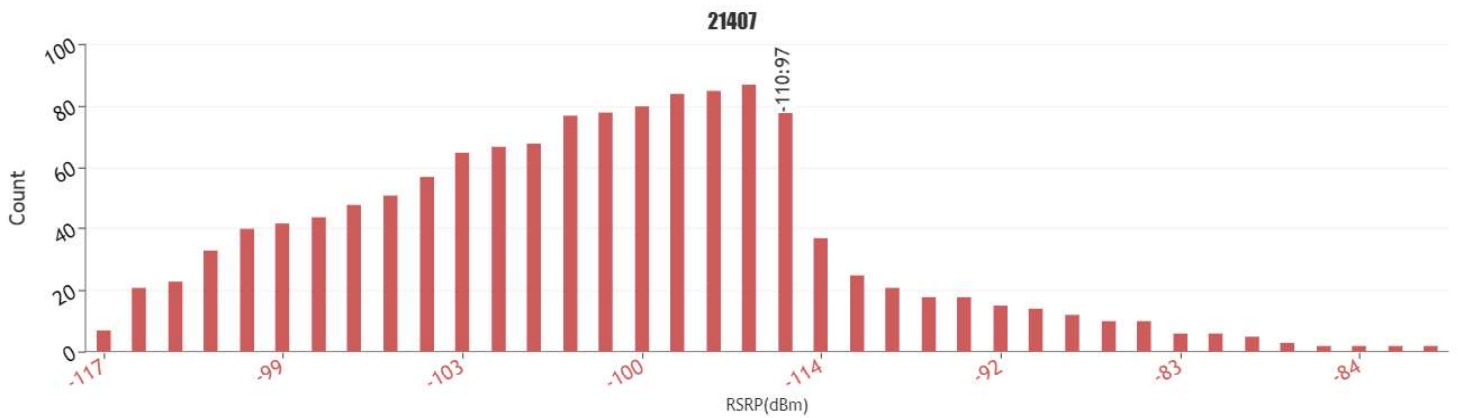

RSRP KPI statistics per mobile operator for 21407_Movistar

Operators	21407
>= to -89dBm	2.4229 % (count : 33)
B/w -99dBm to -90dBm	18.0617 % (count : 246)
B/w -112dBm to -100dBm	68.2085 % (count : 929)
<= -113dBm	11.3069 % (count : 154)
Total Geo samples	1362

RSRP distribution chart per mobile operator for 21407_Movistar