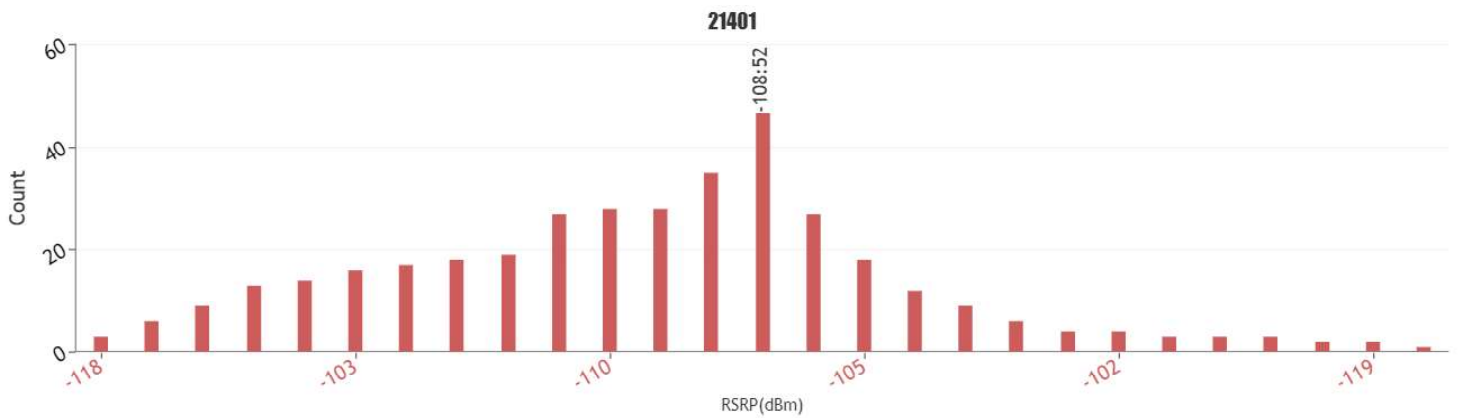

RSRP KPI statistics per mobile operator for 21401_vodafone ES

Operators	21401
>= to -89dBm	0 % (count : 0)
B/w -99dBm to -90dBm	4.2216 % (count : 16)
B/w -112dBm to -100dBm	75.4617 % (count : 286)
<= -113dBm	20.3166 % (count : 77)
Total Geo samples	379

RSRP distribution chart per mobile operator for 21401_vodafone ES