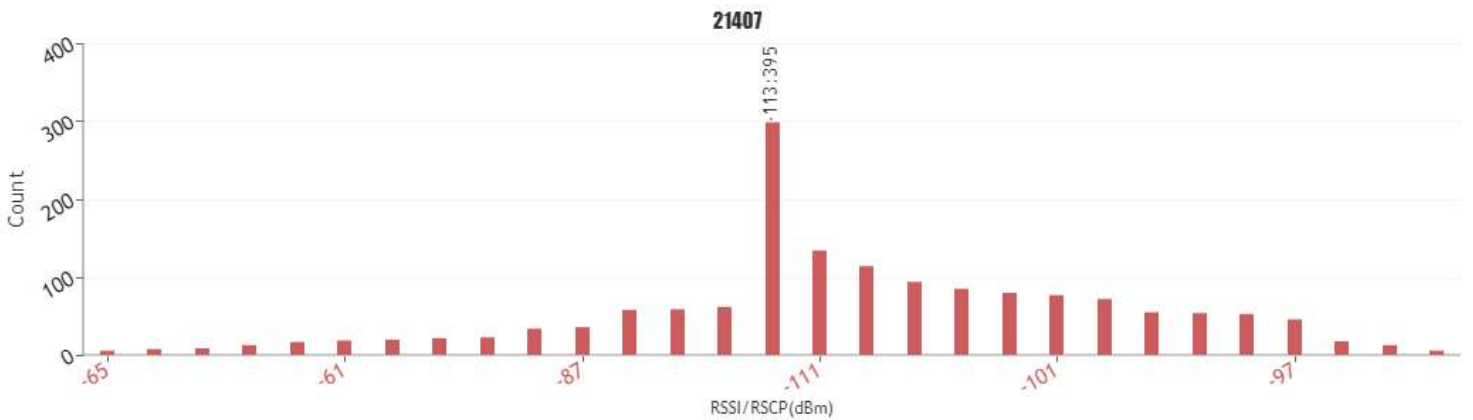

# RantCell User QoE test report

OperatorName	21407_Movistar
Test phone Model/Models	Samsung SM-A226B
Report Generation Time	Mar 25, 2022 1:02:49 PM
Test StartTime	Mar 21, 2022 3:23:20 PM
Test EndTime	Mar 21, 2022 3:59:43 PM
Download Speed Test	Yes