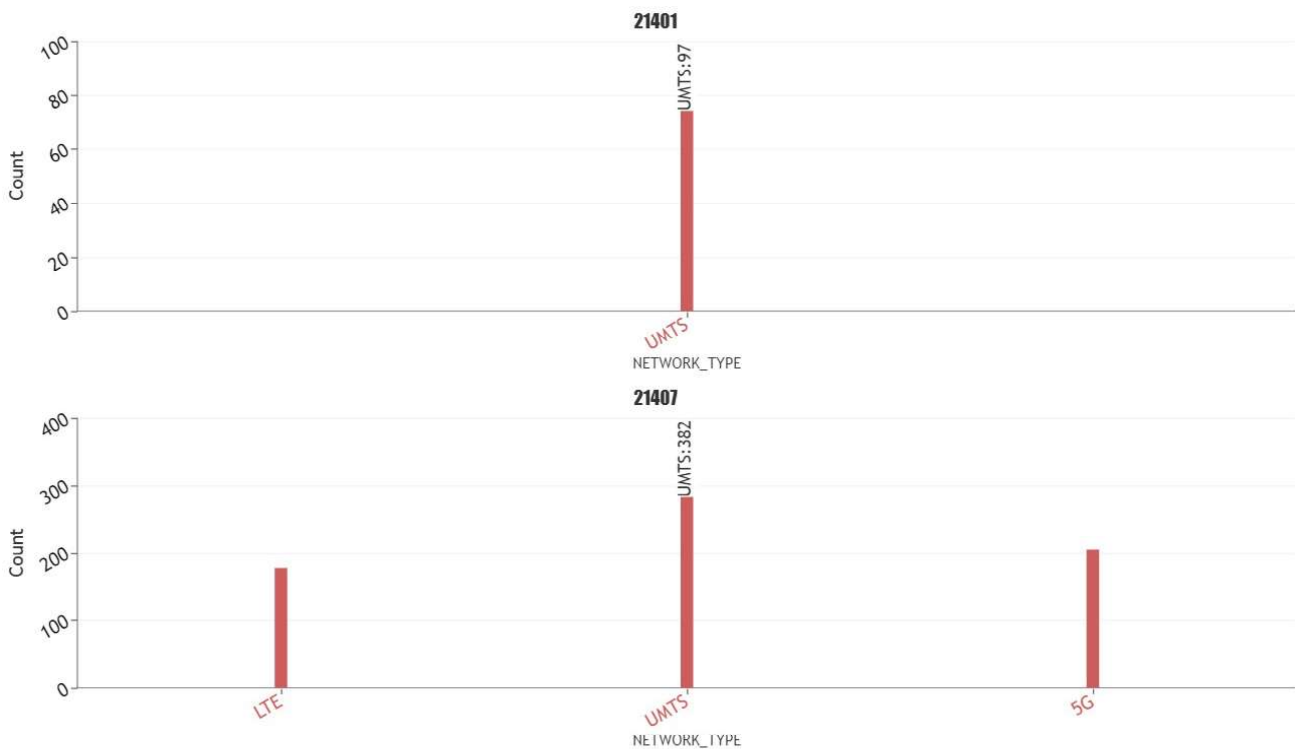

RAN technology distribution chart per mobile network operator for 21407_Movistar