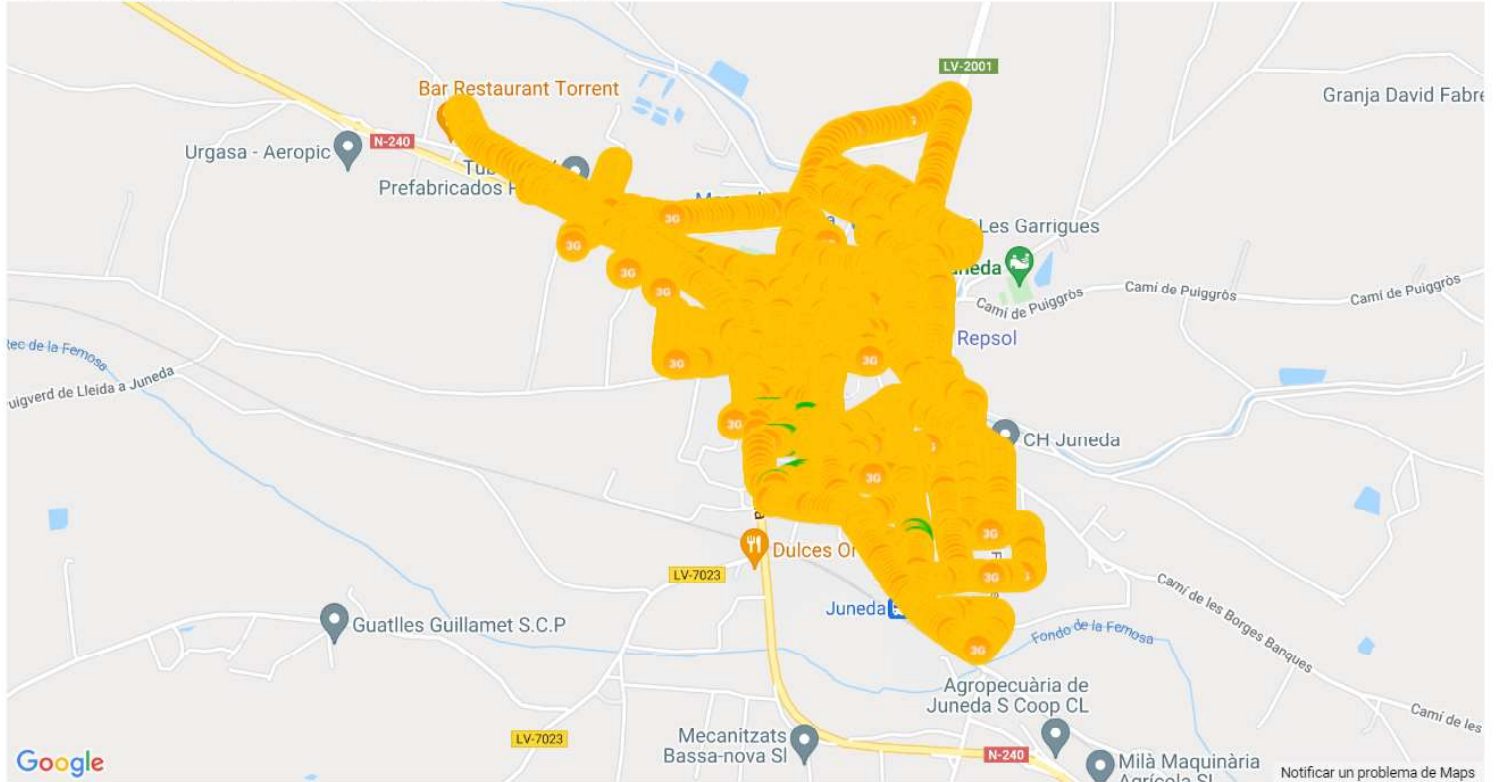

User perceived mobile network coverage during tests

mobile network coverage during tests for operators 21401_vodafone ES

VODAFONE SERVEI DE VEU, ACCÉS A XARXES DE L'OPERADOR, JUNEDA