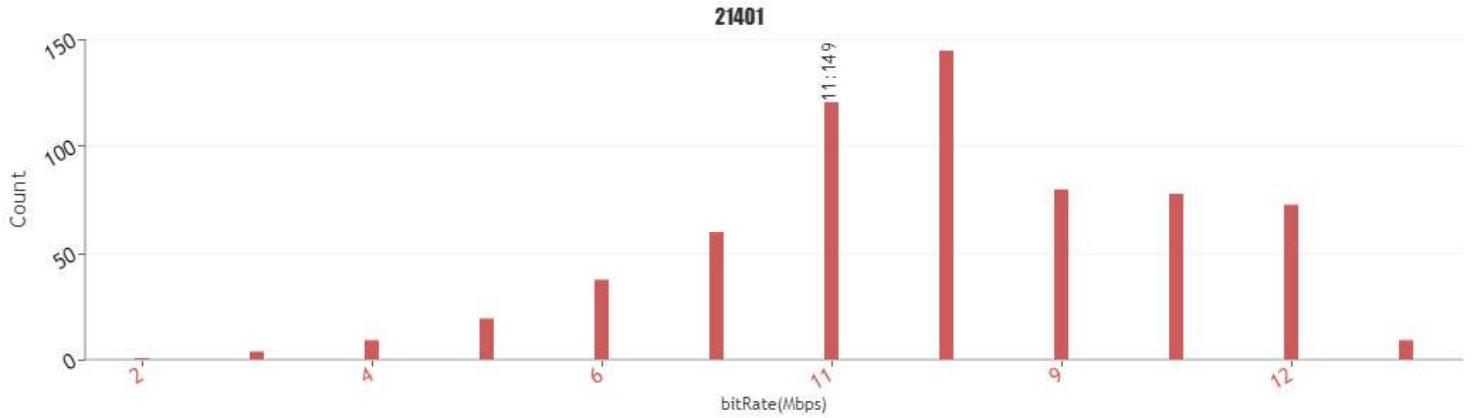

Download test distribution chart per mobile operators for 21401_vodafone ES