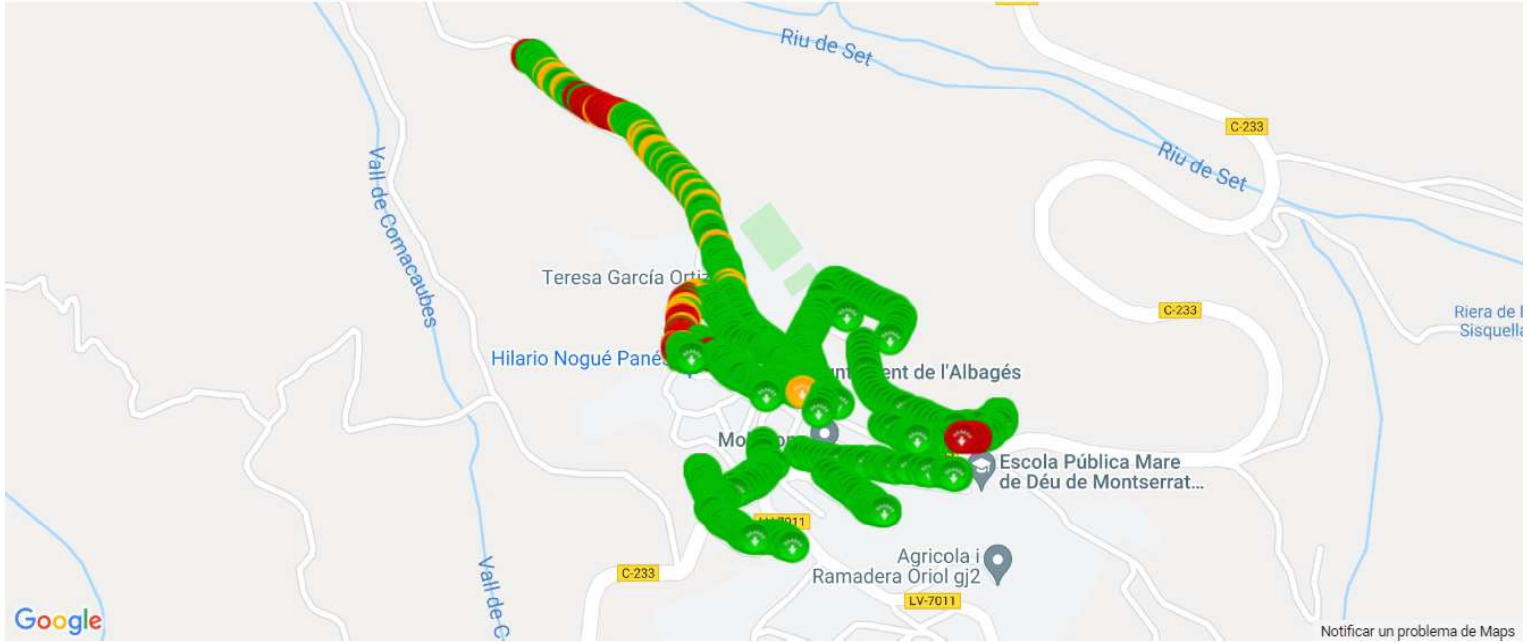

Download test KPI statistics per mobile operator for 21407_Movistar

Download speed test report

Download speed test view for 21407_Movistar

MOVISTAR SERVEI DE DADES, MAPA DE VELOCITATS DE DESCÀRREGA, L'ALBAGÉS