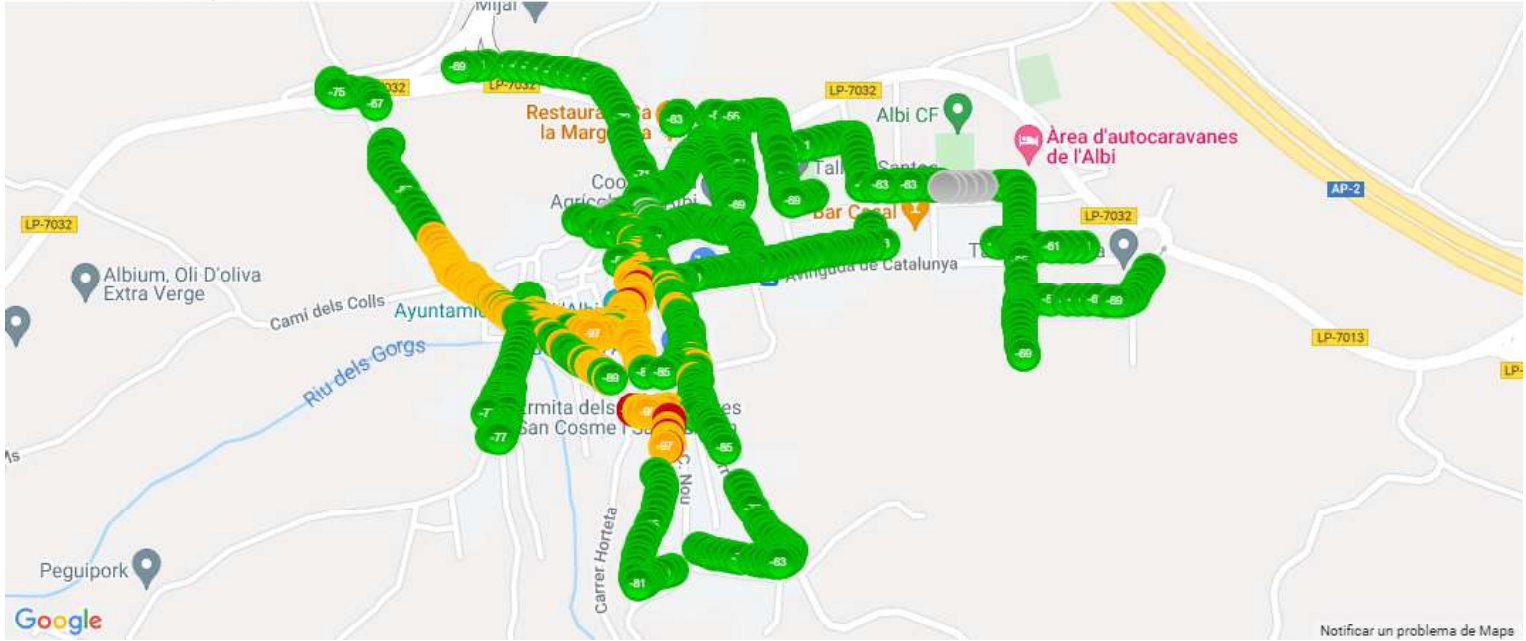

RSSI view

RSSI KPI statistics per mobile operator for operator 21403_Orange

ORANGE SERVEI DE VEU, MAPA DE NIVELL DE SENYAL, L'ALBI