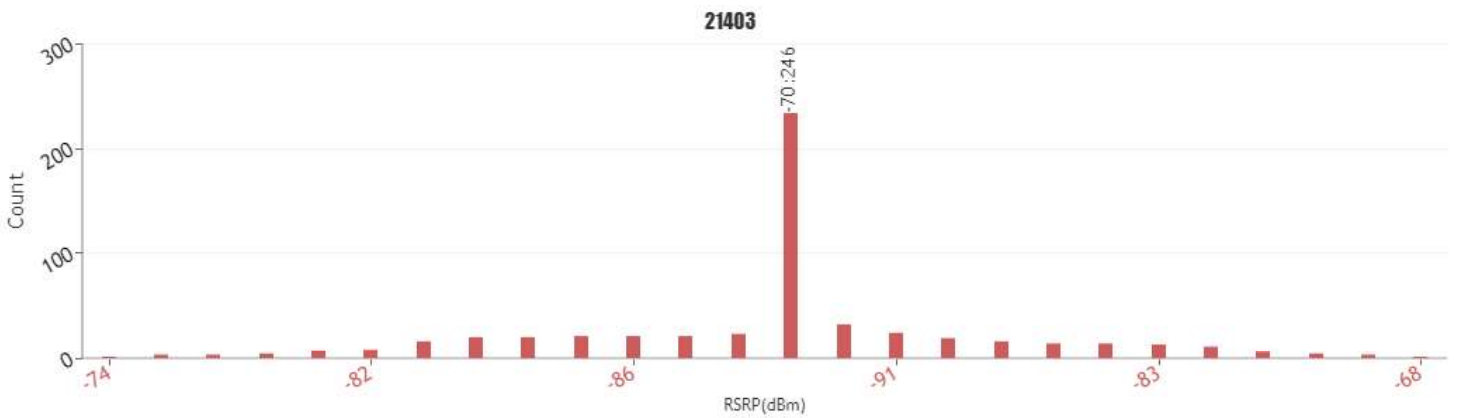

RSRP KPI statistics per mobile operator for 21403_Orange

Operators	21403
>= to -89dBm	86.0738 % (count : 513)
B/w -99dBm to -90dBm	13.9262 % (count : 83)
B/w -112dBm to -100dBm	0 % (count : 0)
<= -113dBm	0 % (count : 0)
Total Geo samples	596

RSRP distribution chart per mobile operator for 21403_Orange