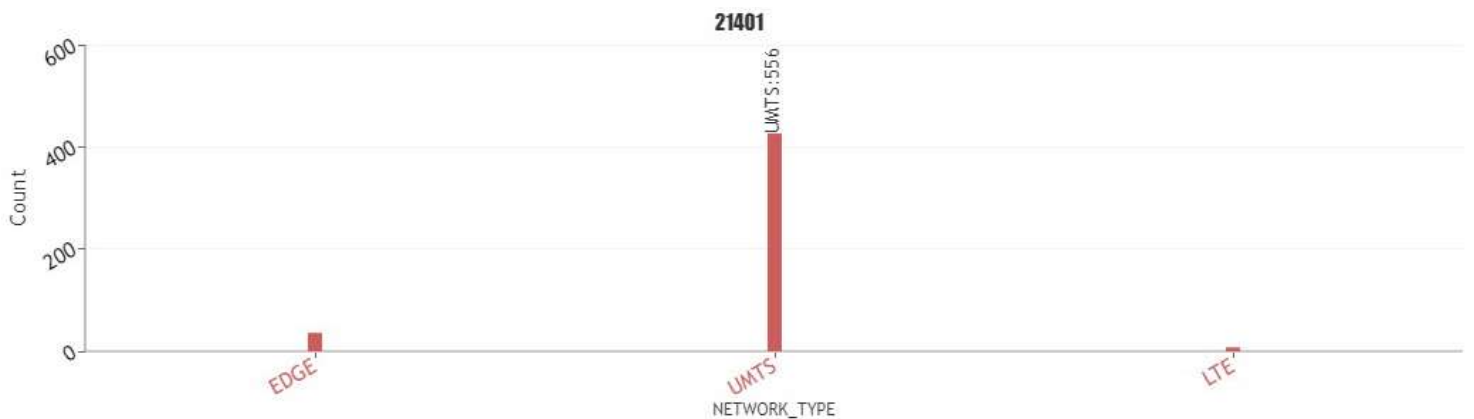

RAN technology distribution chart per mobile network operator for 21401_vodafone ES