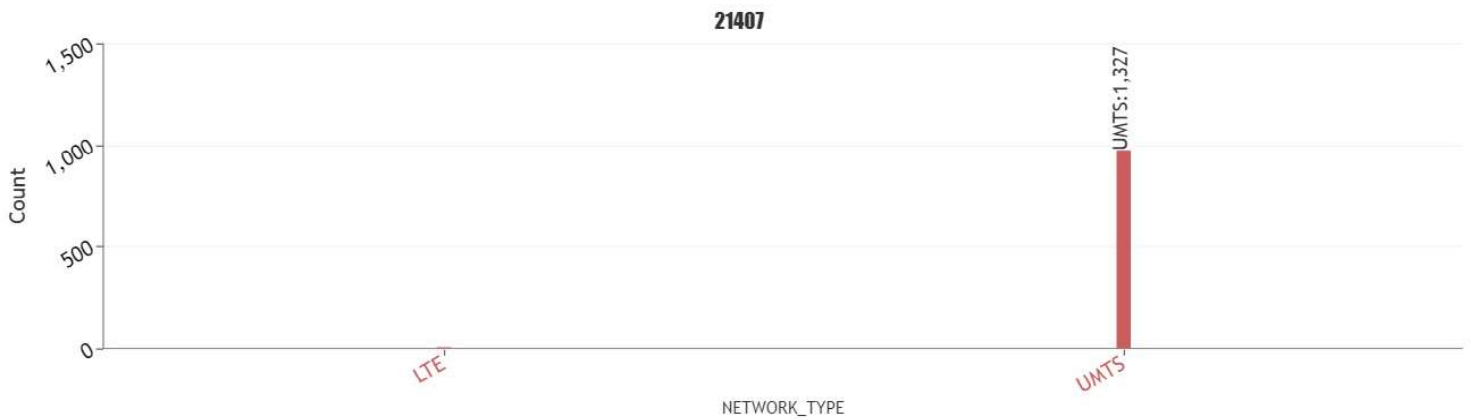

Network Type	21407
5G	0.0000%
4G	0.6737%
3G	99.3263%
2G	0.0000%
CDMA	0.0000%
NONNETWORK	0.0000%
Total Geo samples	1336

RAN technology distribution chart per mobile network operator for 21407_Movistar