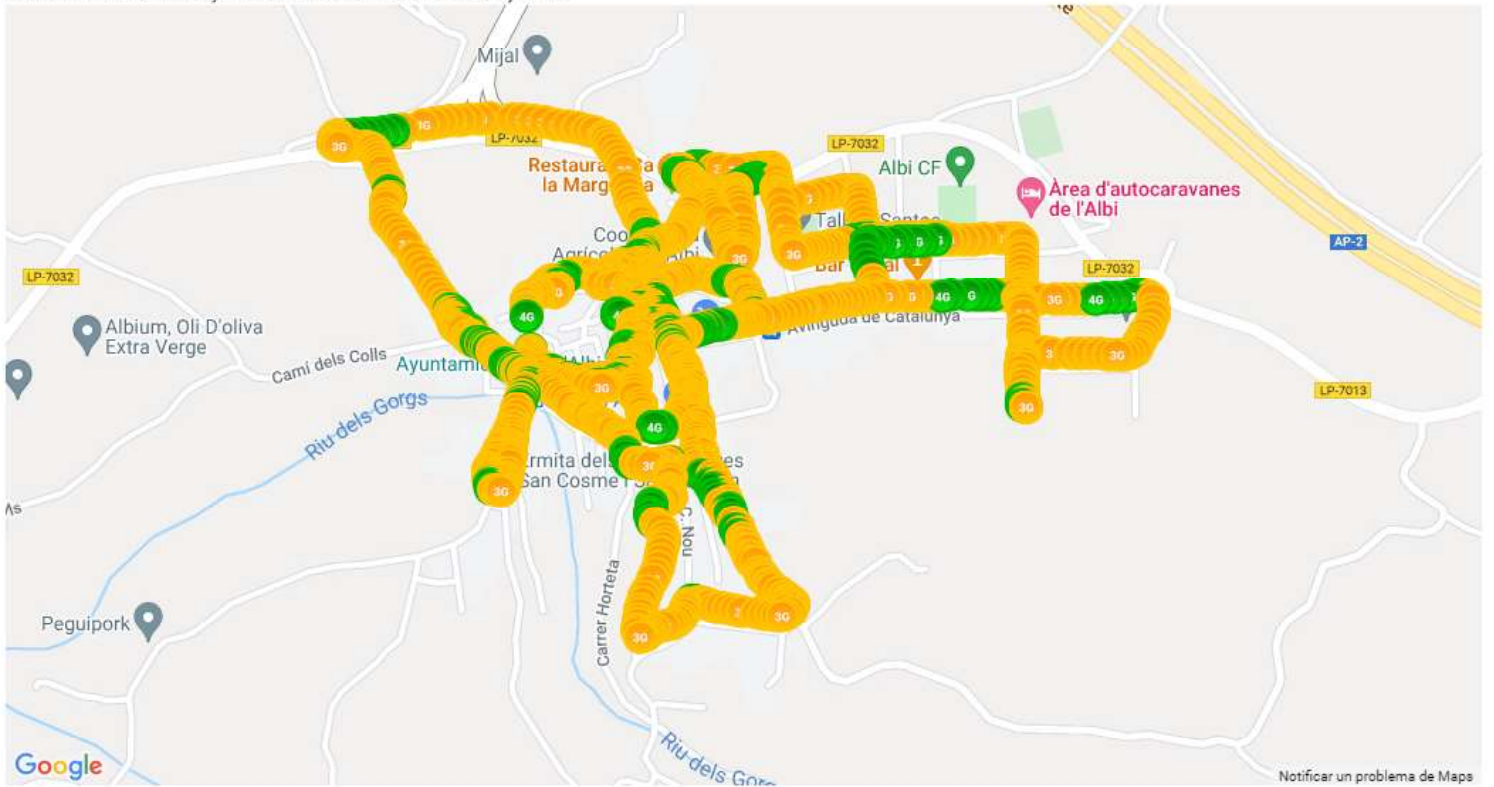

User perceived mobile network coverage during tests

mobile network coverage during tests for operators 21403_Orange

ORANGE SERVEI DE VEU, ACCÉS A XARXES DE L'OPERADOR, L'ALBI