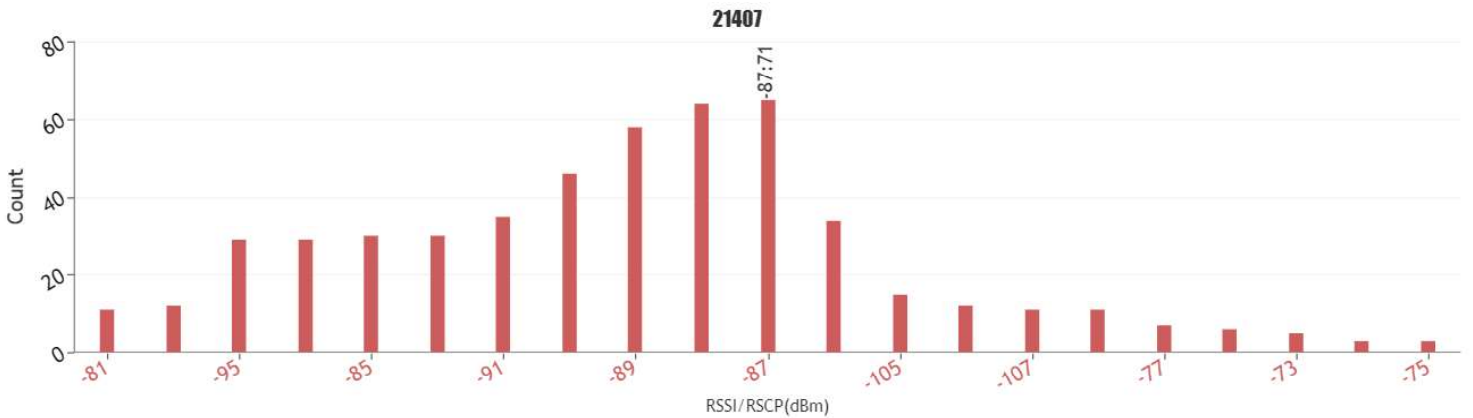

RSSI KPI statistics per mobile operator for 21407_Movistar

Operators	21407
>= -89dBm	40.0383 % (count: 209)
B/w -99dBm to -90dBm	32.3755 % (count: 169)
B/w -112dBm to -100dBm	15.3257 % (count: 80)
<= -113dBm	12.2605 % (count: 64)
Total Geo samples	522

RSSI distribution chart per mobile operator for 21407_Movistar