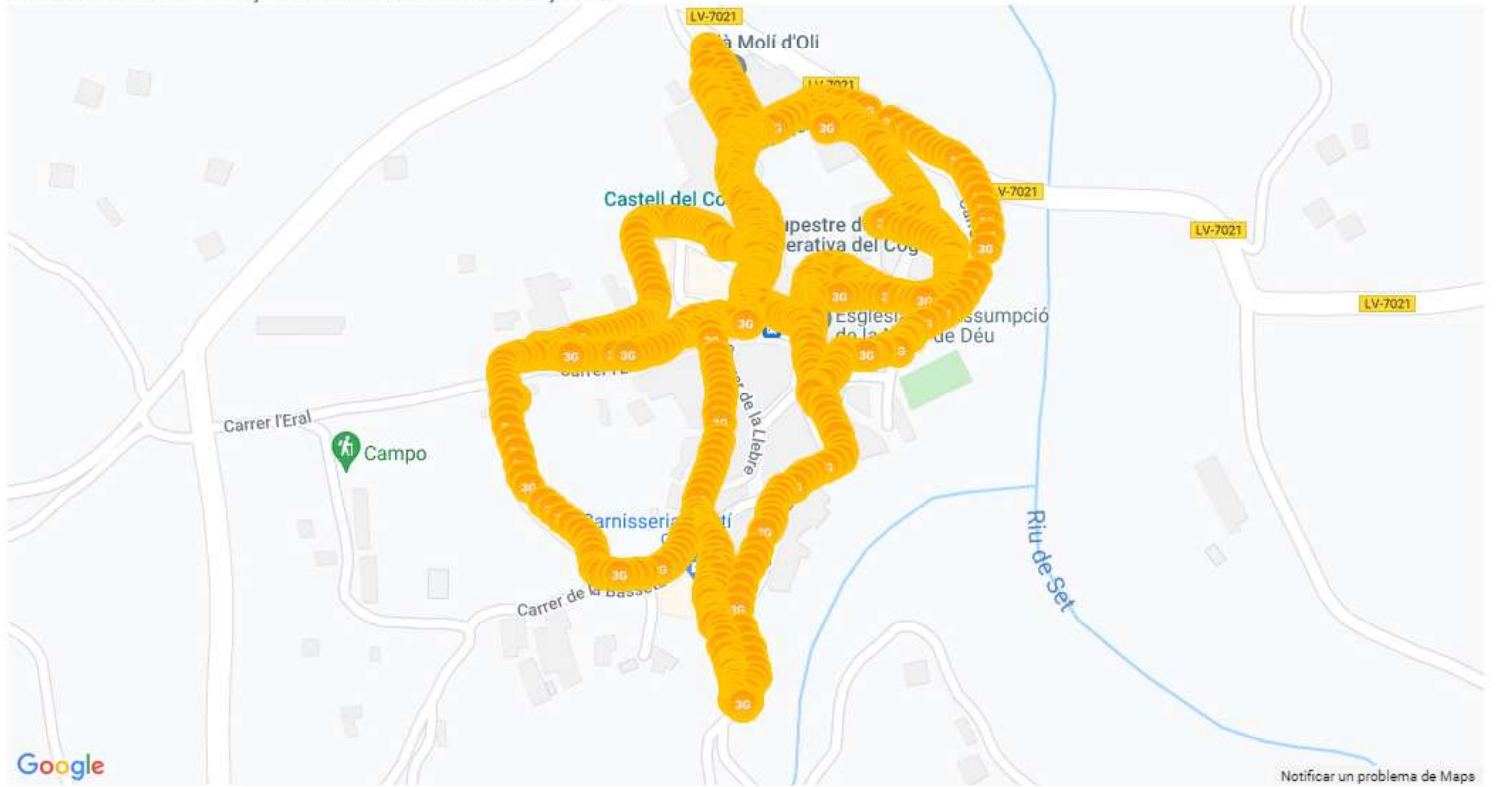

# User perceived mobile network coverage during tests

mobile network coverage during tests for operators 21407\_Movistar

MOVISTAR SERVEI DE DADES, ACCÉS A XARXES DE L'OPERADOR, COGUL

RAN technology statistics per mobile network operator for 21407\_Movistar