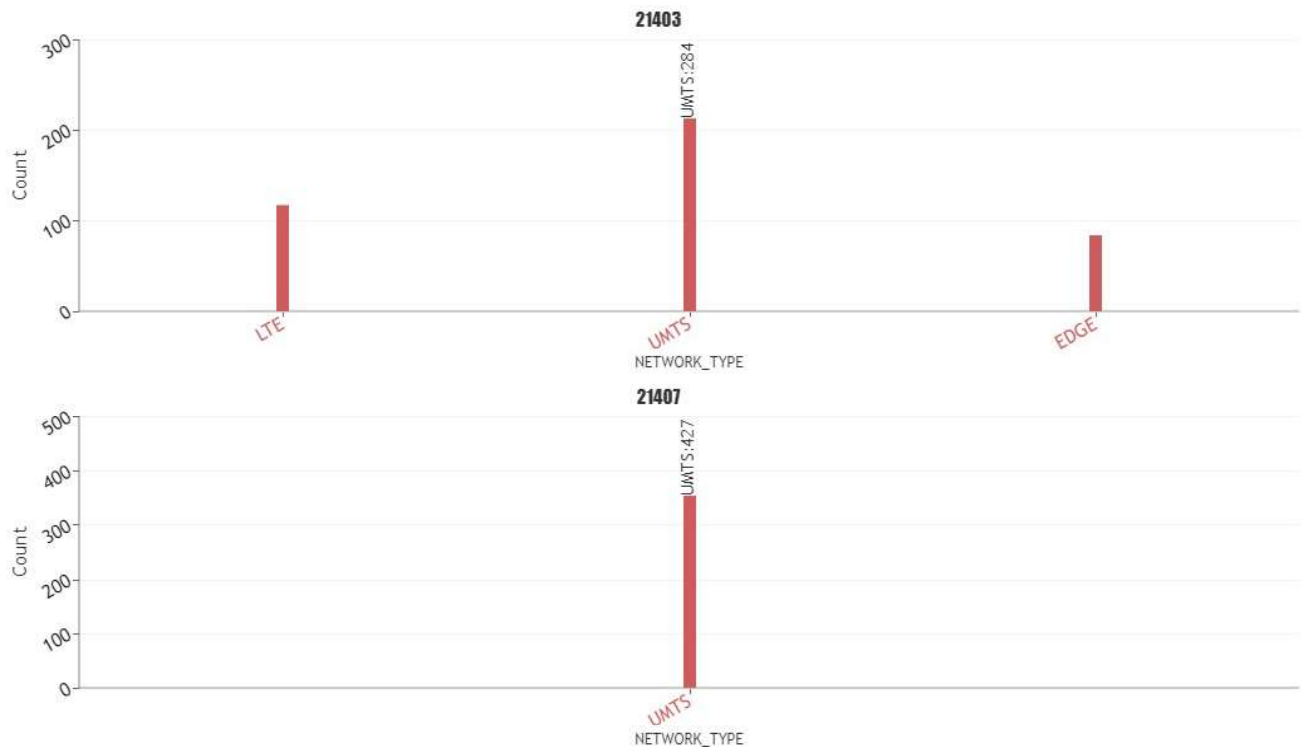

RAN technology distribution chart per mobile network operator for 21403_Orange