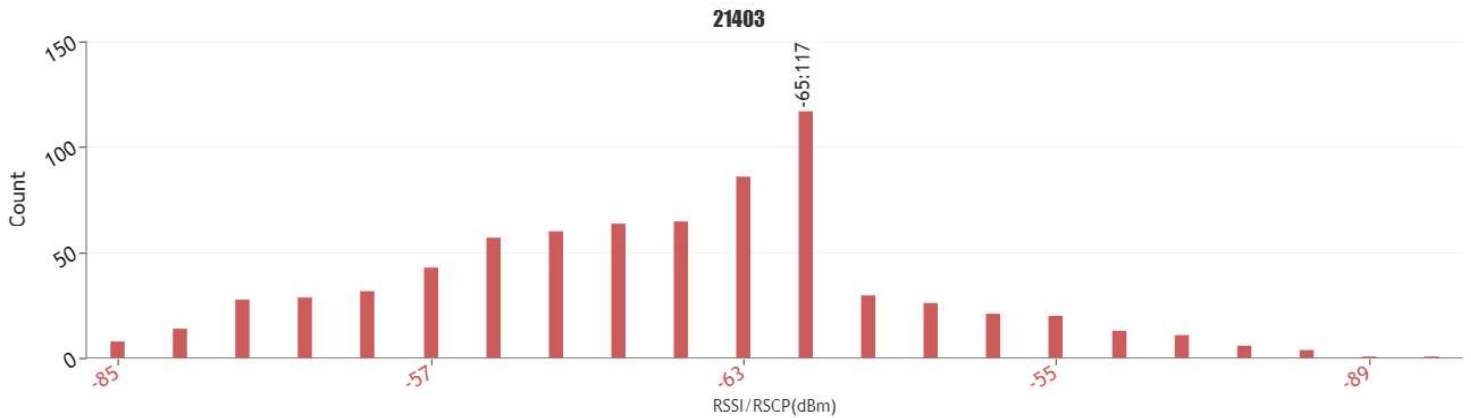

RSSI KPI statistics per mobile operator for 21403_Orange

Operators	21403
>= -89dBm	95.9239 % (count : 706)
B/w -99dBm to -90dBm	0.1359 % (count : 1)
B/w -112dBm to -100dBm	0 % (count : 0)
< -113dBm	3.9402 % (count : 29)
Total Geo samples	736

RSSI distribution chart per mobile operator for 21403_Orange