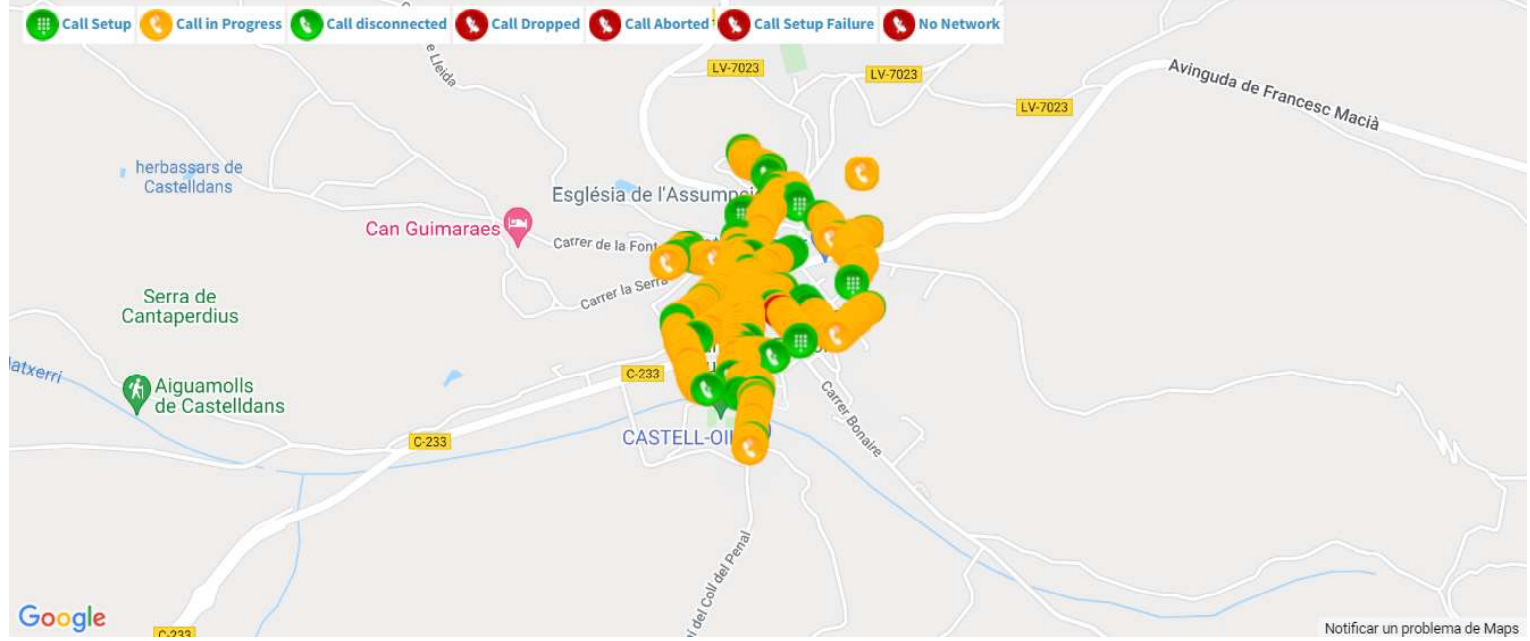

### VODAFONE SERVEI DE VEU, MAPA DE TRUCADES, CASTELLDANS

Call test KPI statistics per mobile operator for 21401\_vodafone ES

Operators	21401
Total Calls Success	21
Total Calls Attempted	22
Total Calls Failed	1
Dropped Calls	0
Aborted Calls	0
CallSetup Failed	1
No Network	0
Attempted Voice call on 2G	0
Attempted Voice call on 3G	6
Successful CSFB call to 3G	16