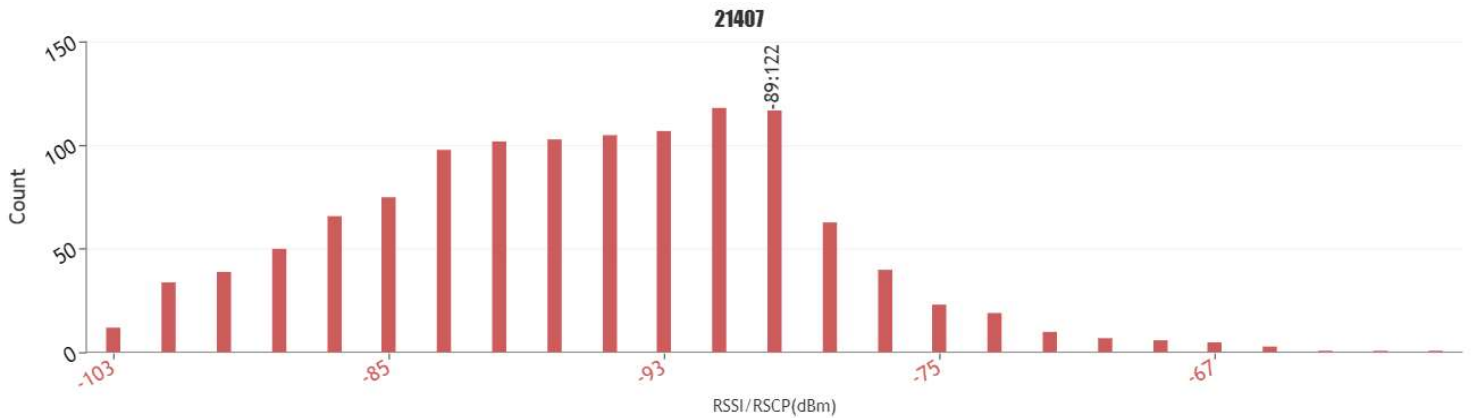

RSSI KPI statistics per mobile operator for 21407_Movistar

Operators	21407
>= -89dBm	47.4380 % (count : 574)
B/w -99dBm to -90dBm	38.1818 % (count : 462)
B/w -112dBm to -100dBm	4.6281 % (count : 56)
<= -113dBm	9.7521 % (count : 118)
Total Geo samples	1210

RSSI distribution chart per mobile operator for 21407_Movistar