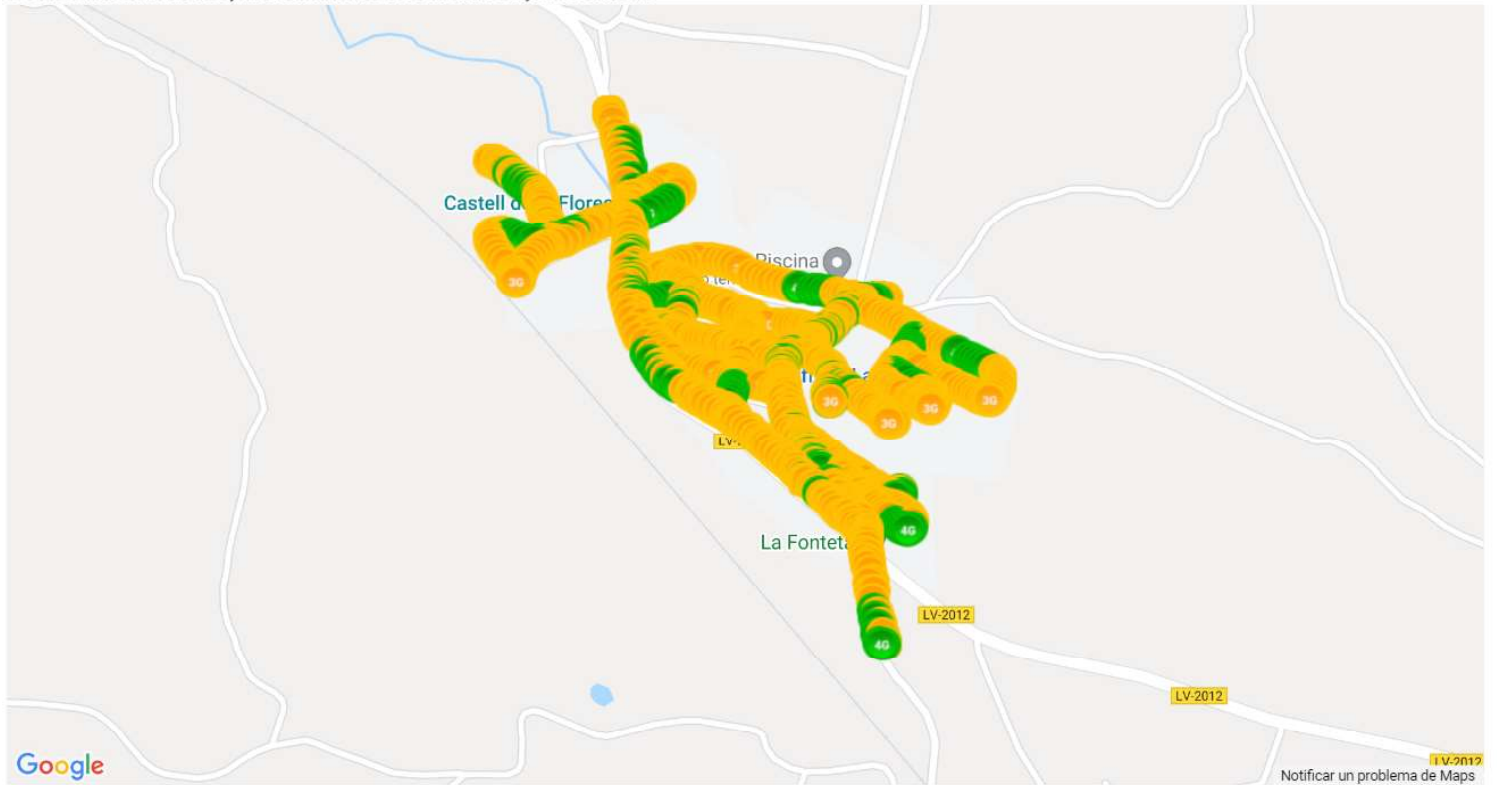

User perceived mobile network coverage during tests

mobile network coverage during tests for operators 21407_Movistar

MOVISTAR SERVEI DE VEU, ACCÉS A XARXES DE L'OPERADOR, LA FLORESTA