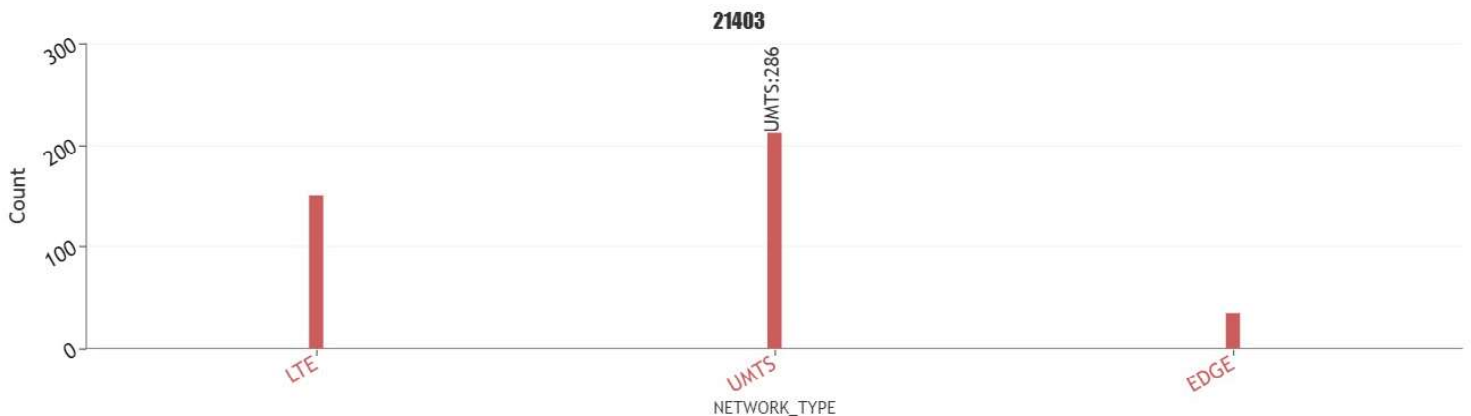

RAN technology distribution chart per mobile network operator for 21403_Orange