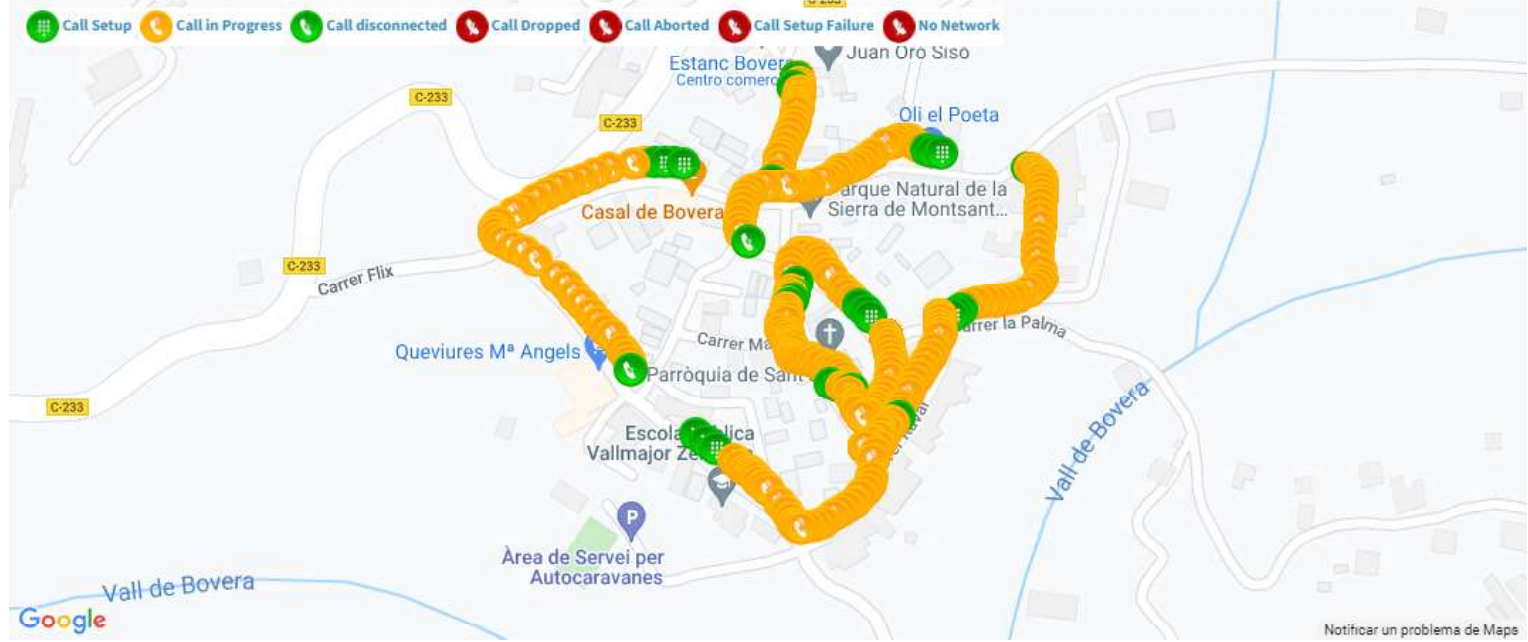

### VODAFONE SERVEI DE VEU, MAPA DE TRUCADES, BOVERA

Call test KPI statistics per mobile operator for 21401\_vodafone ES

Operators	21401
Total Calls Success	10
Total Calls Attempted	13
Total Calls Failed	3
Dropped Calls	2
Aborted Calls	0
CallSetup Failed	1
No Network	0
Attempted Voice call on 2G	0
Attempted Voice call on 3G	4
Successful CSFB call to 3G	8