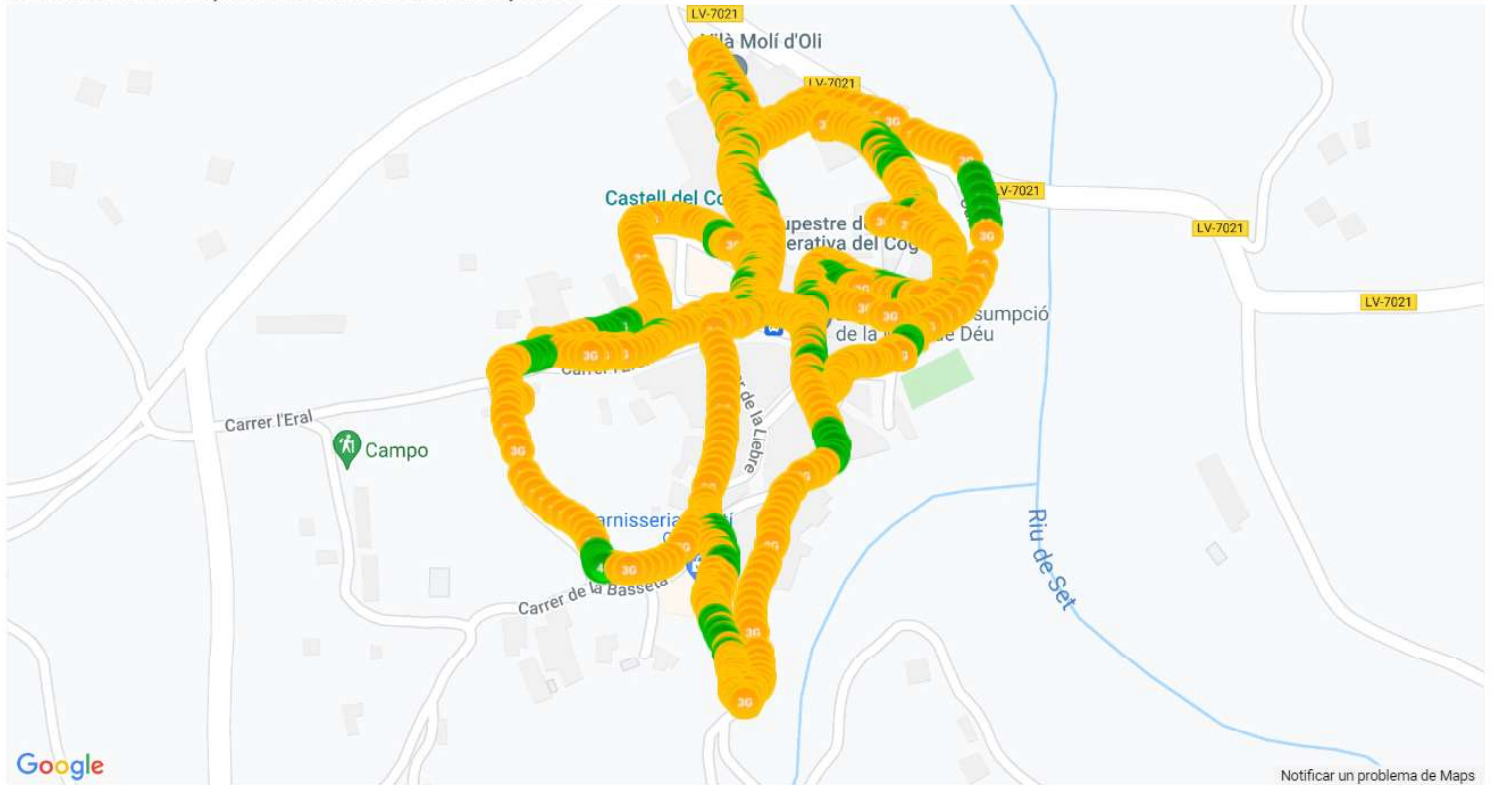

User perceived mobile network coverage during tests

mobile network coverage during tests for operators 21403_Orange

ORANGE SERVEI DE VEU, ACCÉS A XARXES DE L'OPERADOR, COGUL