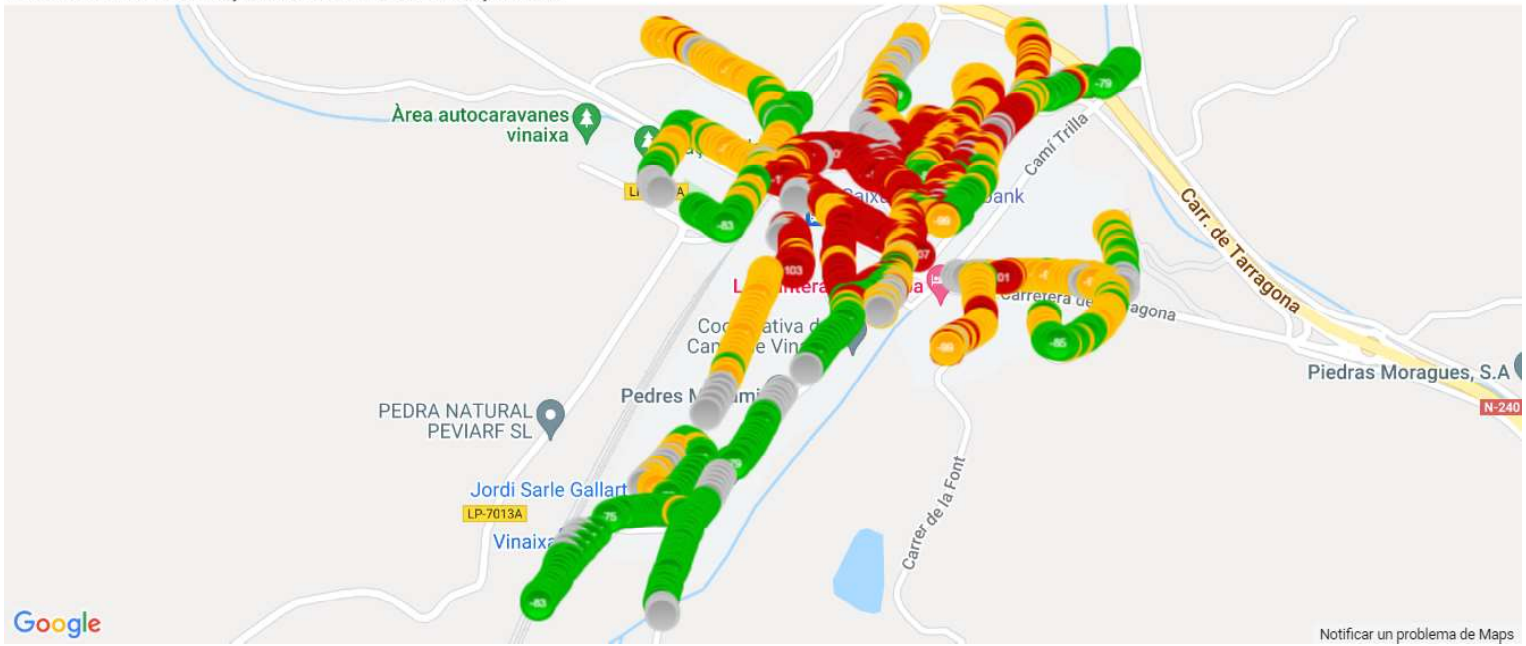

RSSI view

RSSI KPI statistics per mobile operator for operator 21401_vodafone ES

VODAFONE SERVEI DE VEU, MAPA DE NIVELL DE SENYAL, VINAIXA