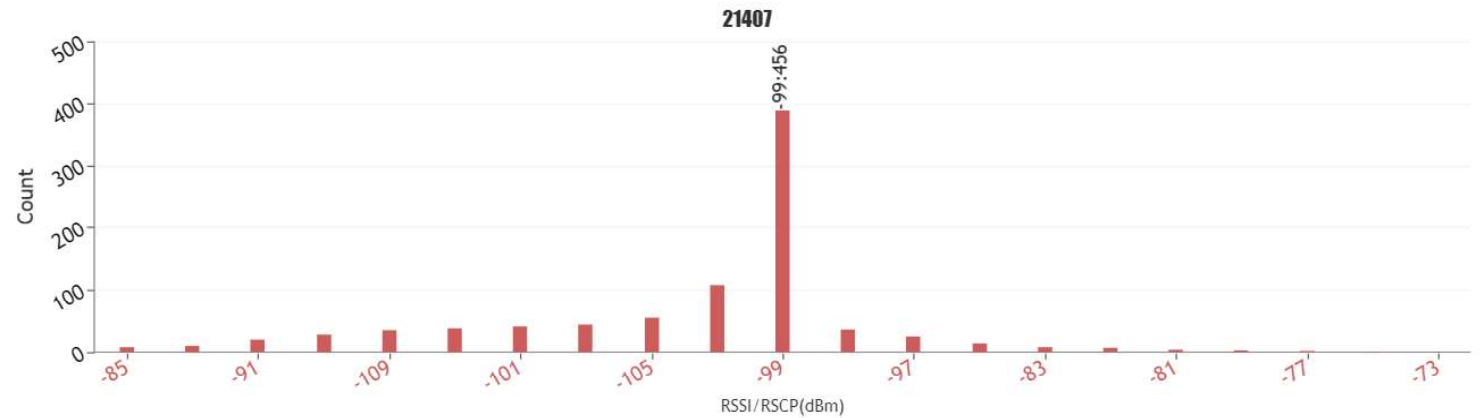

RSSI KPI statistics per mobile operator for 21407_Movistar

Operators	21407
>= -89dBm	5.3998 % (count : 52)
B/w -99dBm to -90dBm	56.8017 % (count : 547)
B/w -112dBm to -100dBm	26.4798 % (count : 255)
<= -113dBm	11.3188 % (count : 109)
Total Geo samples	963

RSSI distribution chart per mobile operator for 21407_Movistar