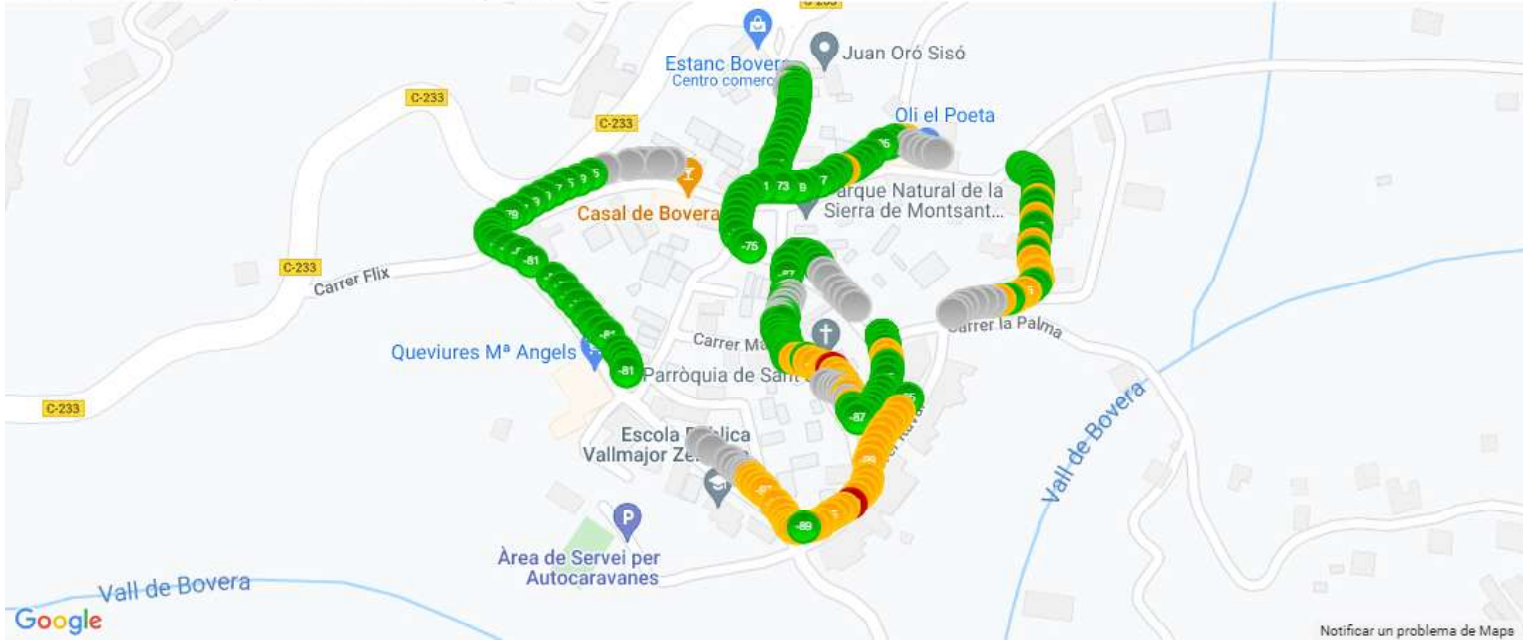

RSSI view

RSSI KPI statistics per mobile operator for operator 21401_vodafone ES

VODAFONE SERVEI DE VEU, MAPA DE NIVELL DE SENYAL, BOVERA