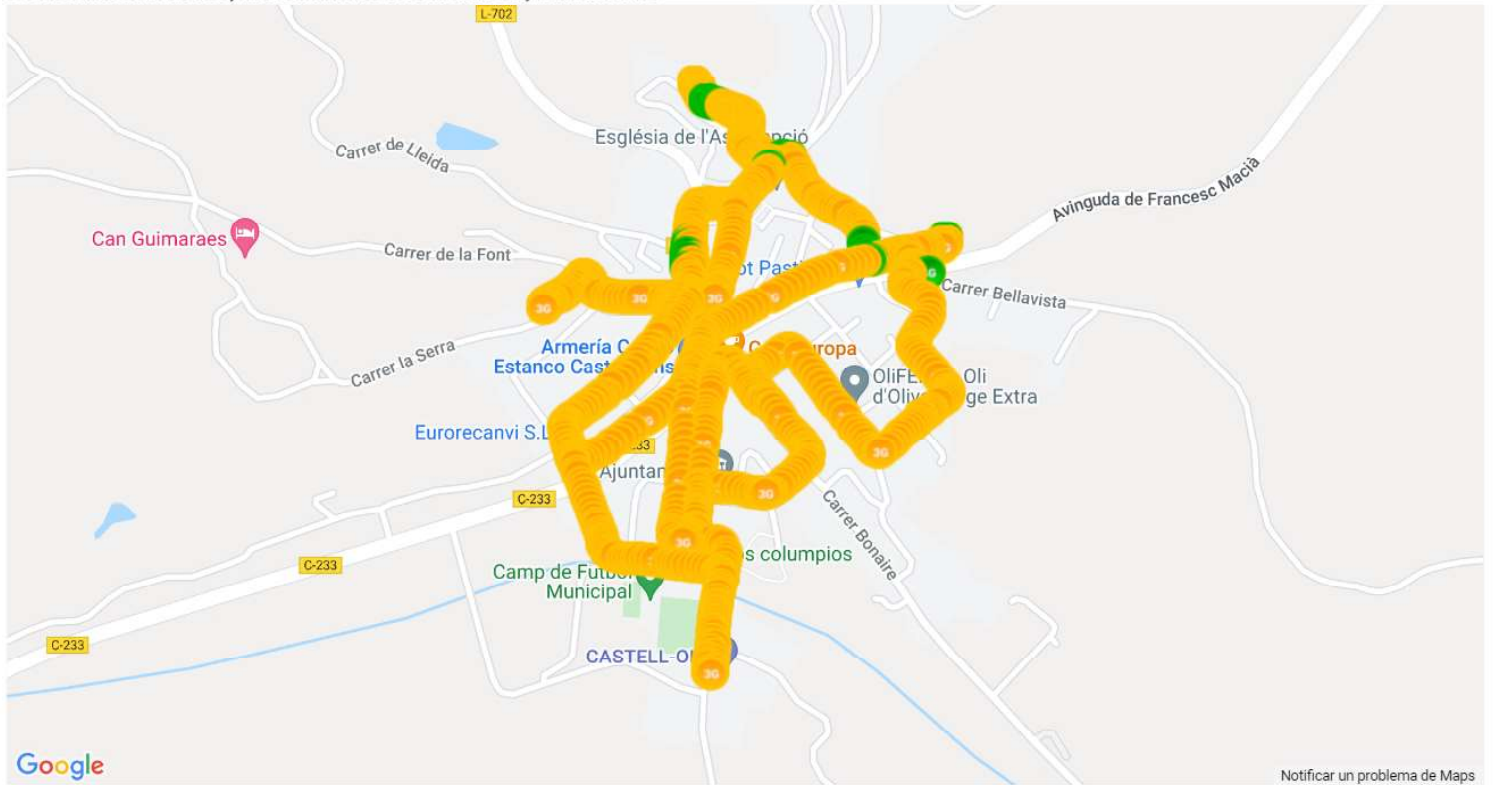

User perceived mobile network coverage during tests

mobile network coverage during tests for operators 21407_Movistar

MOVISTAR SERVEI DE VEU, ACCÉS A XARXES DE L'OPERADOR, CASTELLDANS