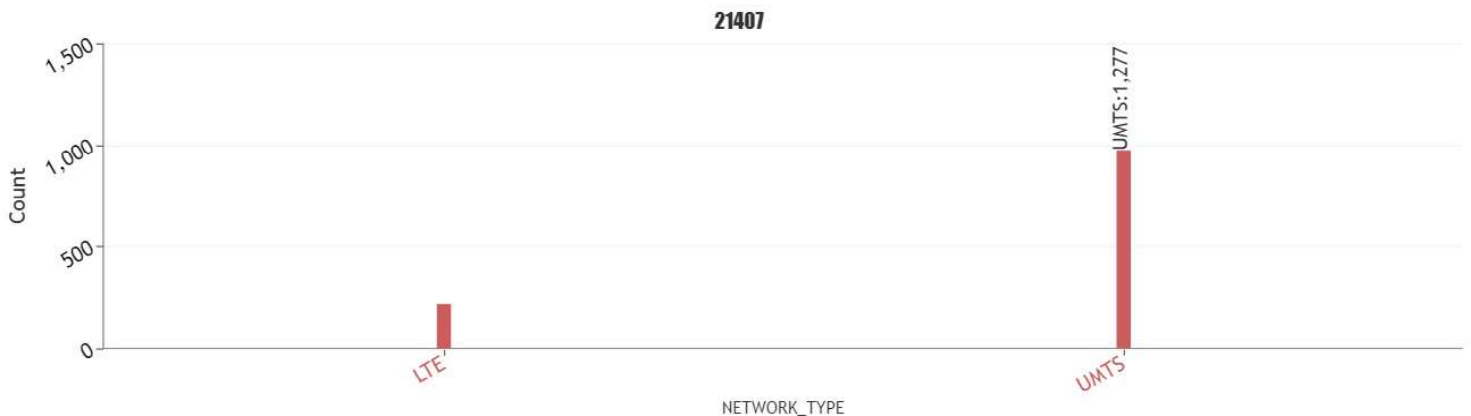

RAN technology distribution chart per mobile network operator for 21407_Movistar