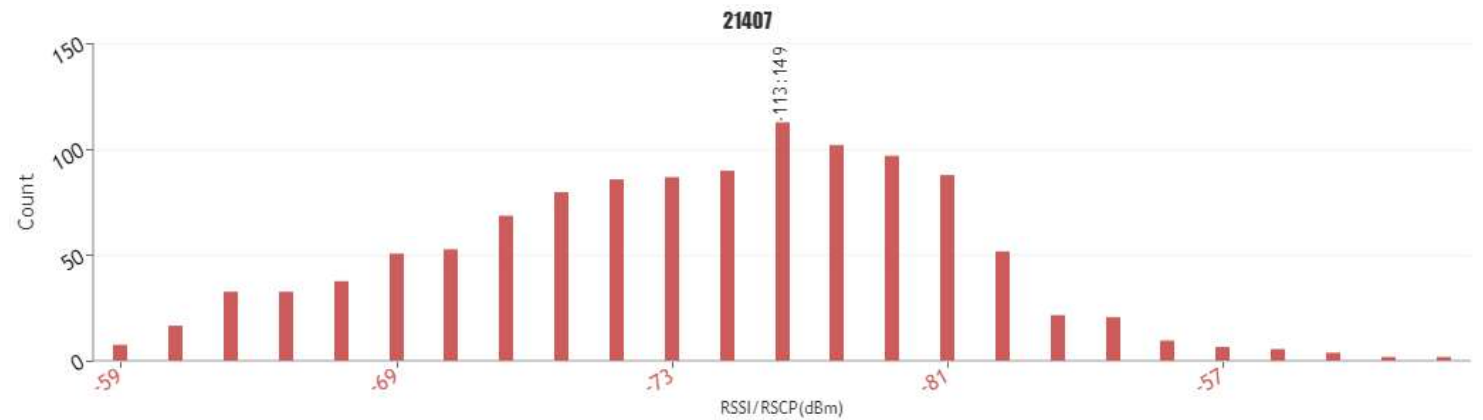

RSSI KPI statistics per mobile operator for 21407_Movistar

Operators	21407
>= -89dBm	83.5957 % (count : 1009)
B/w -99dBm to -90dBm	4.0597 % (count : 49)
B/w -112dBm to -100dBm	0 % (count : 0)
<= -113dBm	12.3447 % (count : 149)
Total Geo samples	1207

RSSI distribution chart per mobile operator for 21407_Movistar