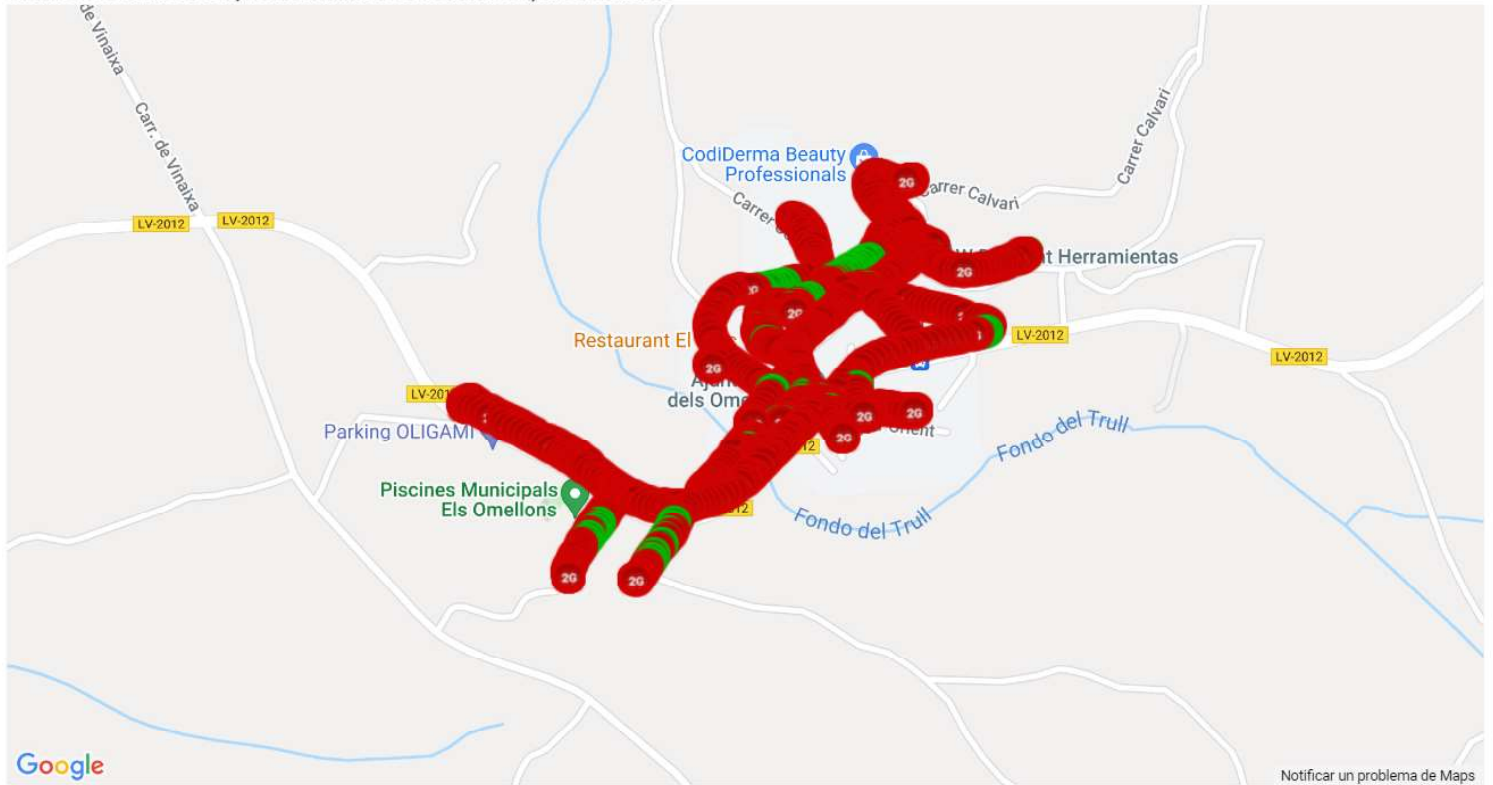

User perceived mobile network coverage during tests

mobile network coverage during tests for operators 21401_vodafone ES

VODAFONE SERVEI DE VEU, ACCÉS A XARXES DE L'OPERADOR, ELS OMELLONS