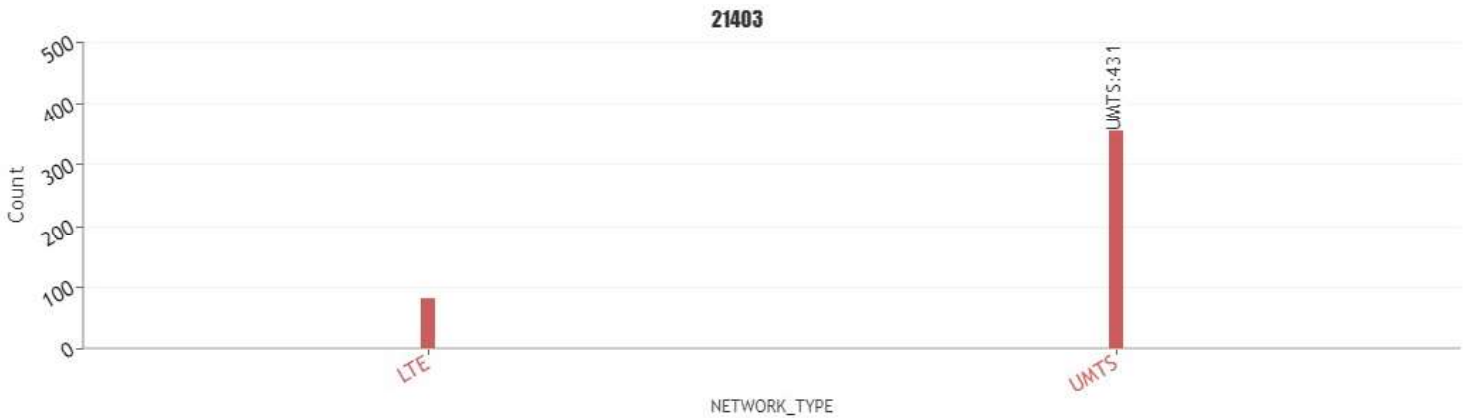

RAN technology distribution chart per mobile network operator for 21403_Orange