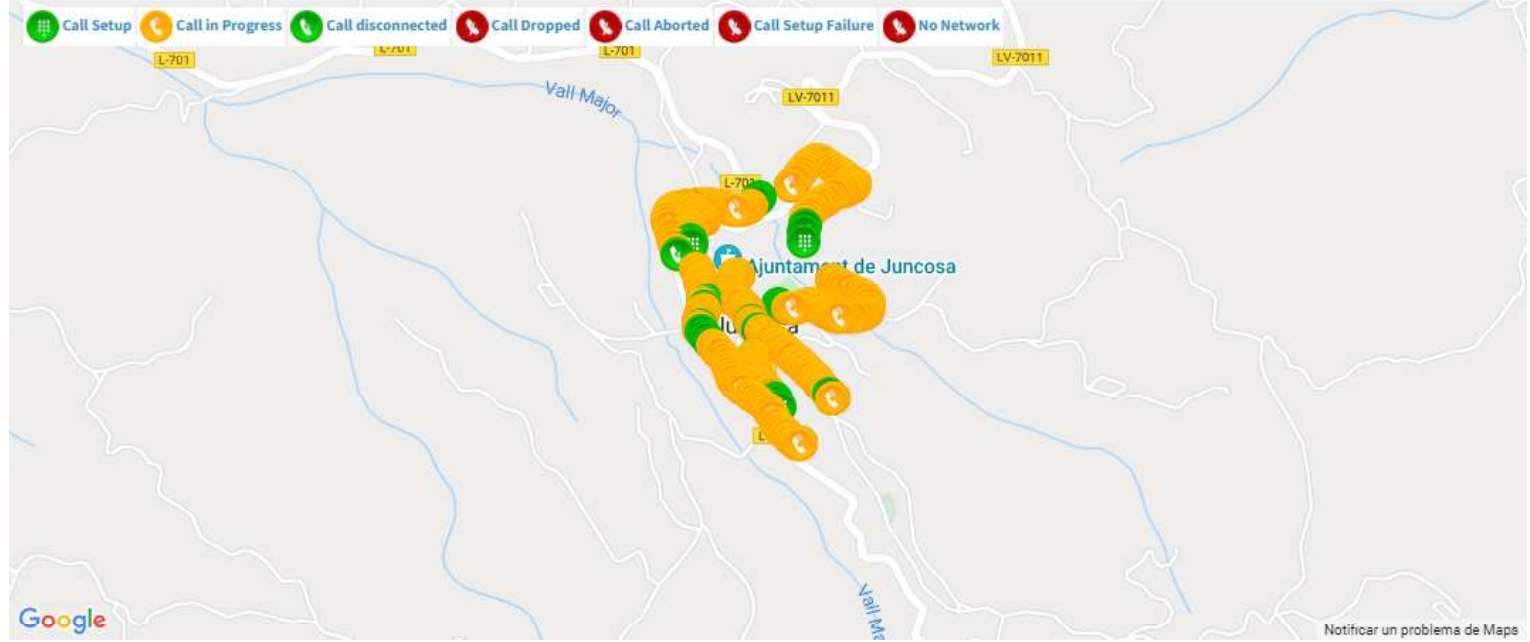

Voice call test report

Call test view of mobile operators for 21401_vodafone ES

VODAFONE SERVEI DE VEU, MAPA DE TRUCADES, JUNCOSA

Call test KPI statistics per mobile operator for 21401_vodafone ES

Operators	21401
Total Calls Success	13
Total Calls Attempted	14
Total Calls Failed	1
Dropped Calls	1
Aborted Calls	0
CallSetup Failed	0
No Network	0
Attempted Voice call on 2G	1
Attempted Voice call on 3G	11
Successful CSFB call to 3G	1