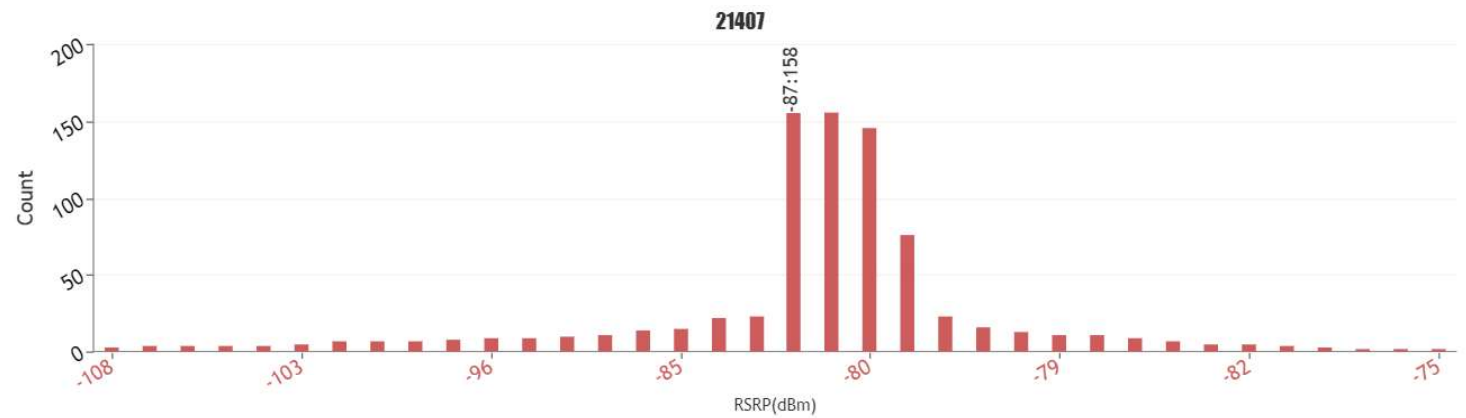

RSRP KPI statistics per mobile operator for 21407_Movistar

Operators	21407
>= to -89dBm	78.8957 % (count : 643)
B/w -99dBm to -90dBm	13.9877 % (count : 114)
B/w -112dBm to -100dBm	7.1166 % (count : 58)
<= -113dBm	0 % (count : 0)
Total Geo samples	815

RSRP distribution chart per mobile operator for 21407_Movistar