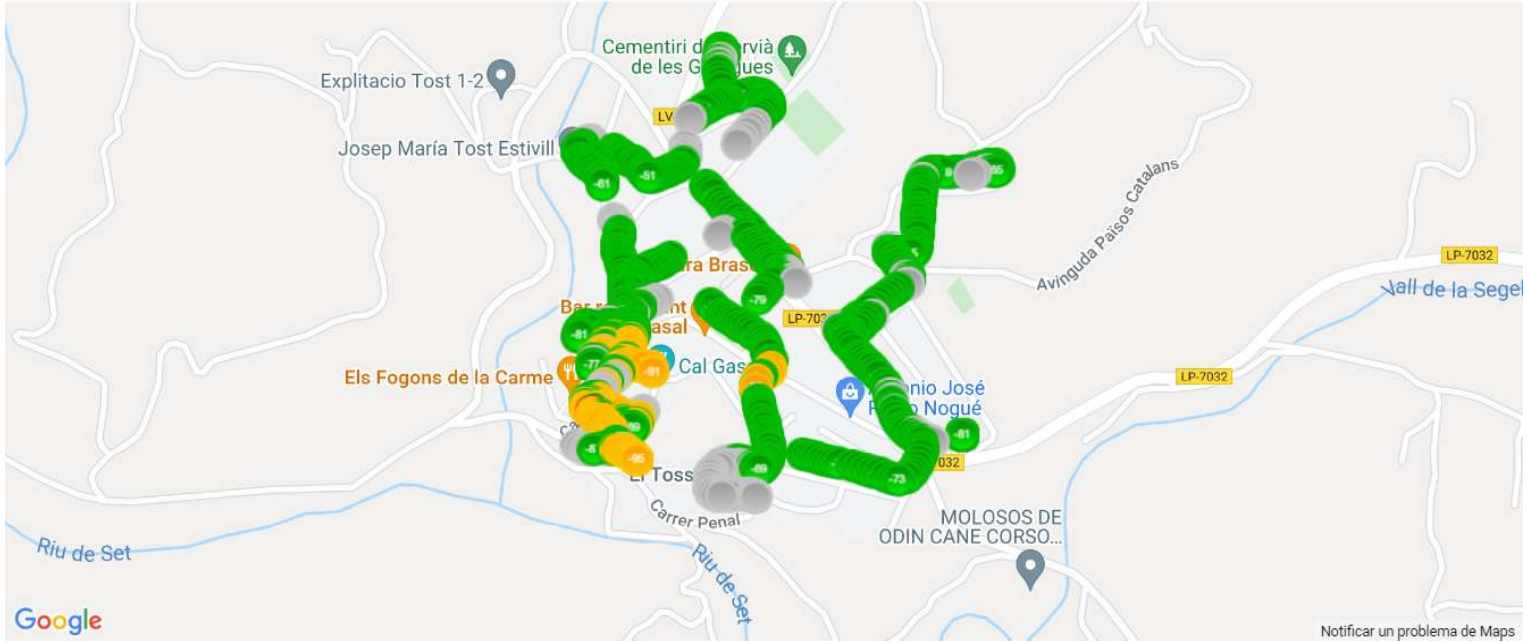

RSSI view

RSSI KPI statistics per mobile operator for operator 21401_vodafone ES

VODAFONE SERVEI DE VEU, MAPA DE NIVELL DE SENYAL, CERVIÀ DE LES GARRIGUES