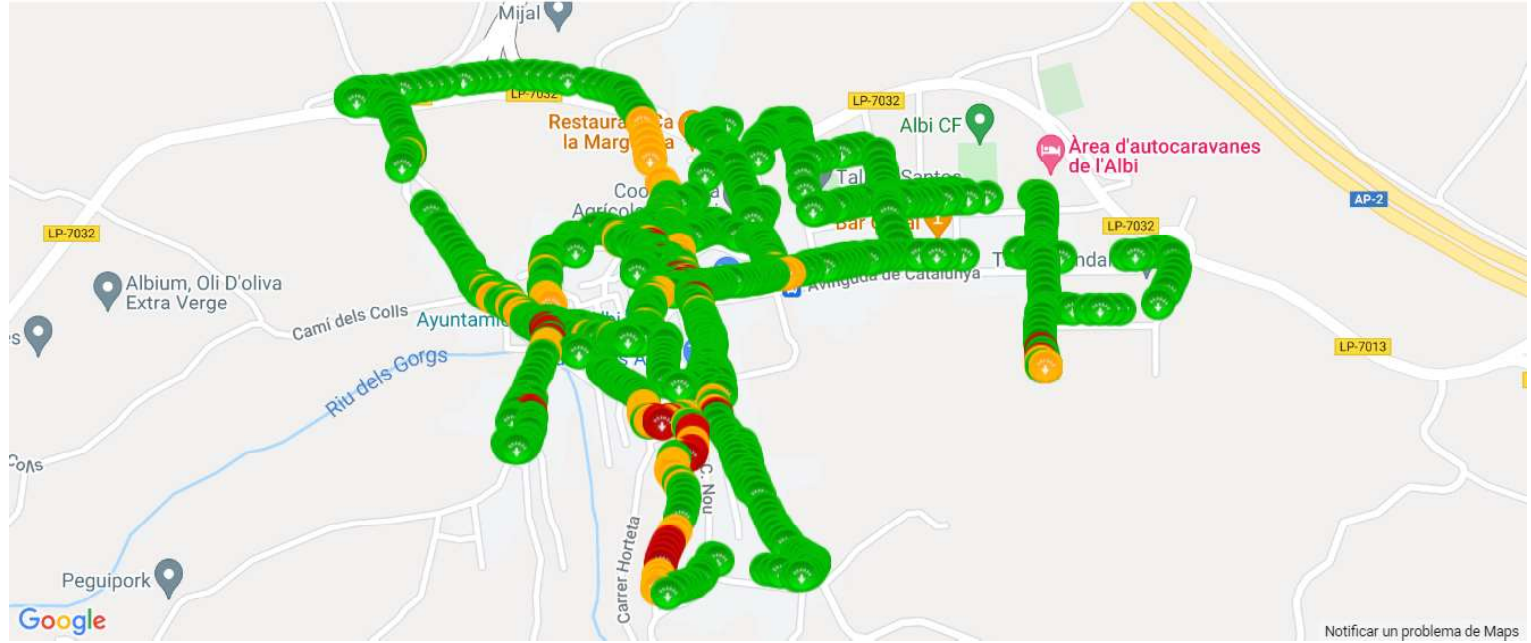

Download test KPI statistics per mobile operator for 21407_Movistar

Download speed test report

Download speed test view for 21407_Movistar

MOVISTAR SERVEI DE DADES, MAPA DE VELOCITATS DE DESCÀRREGA, L'ALBI