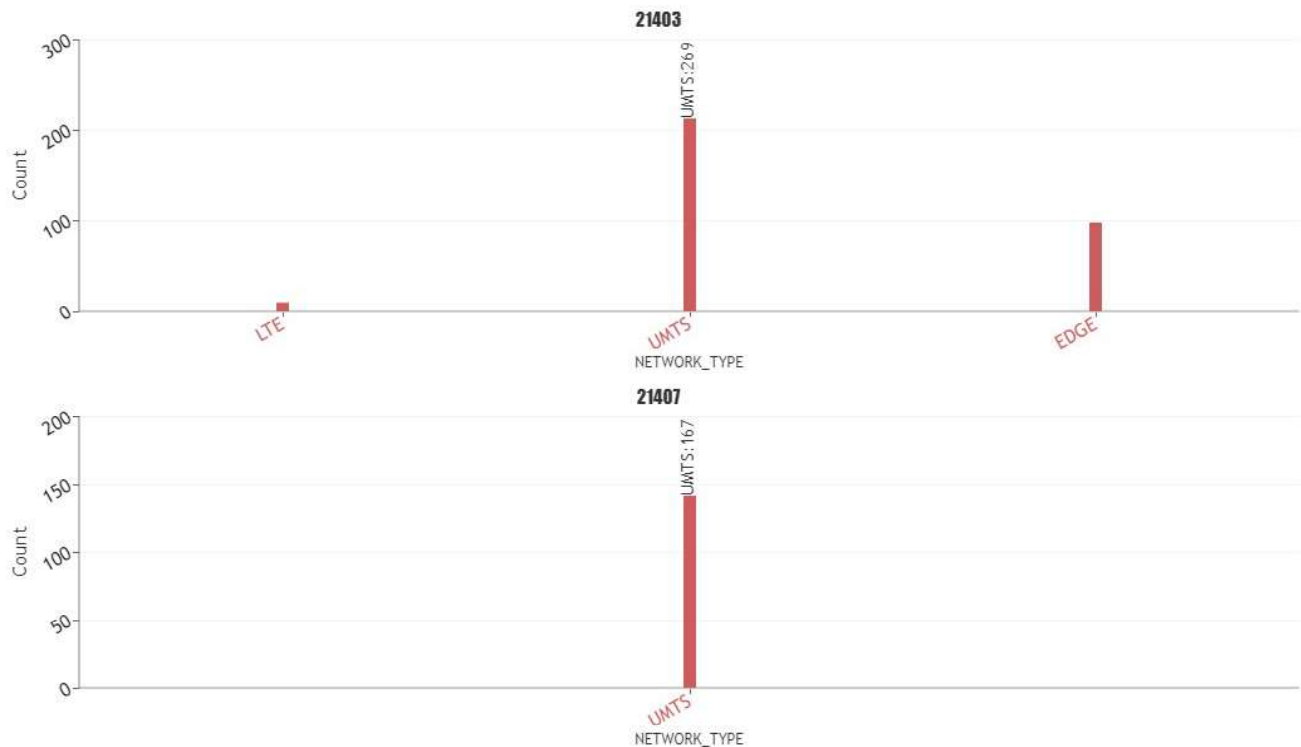

RAN technology distribution chart per mobile network operator for 21403_Orange