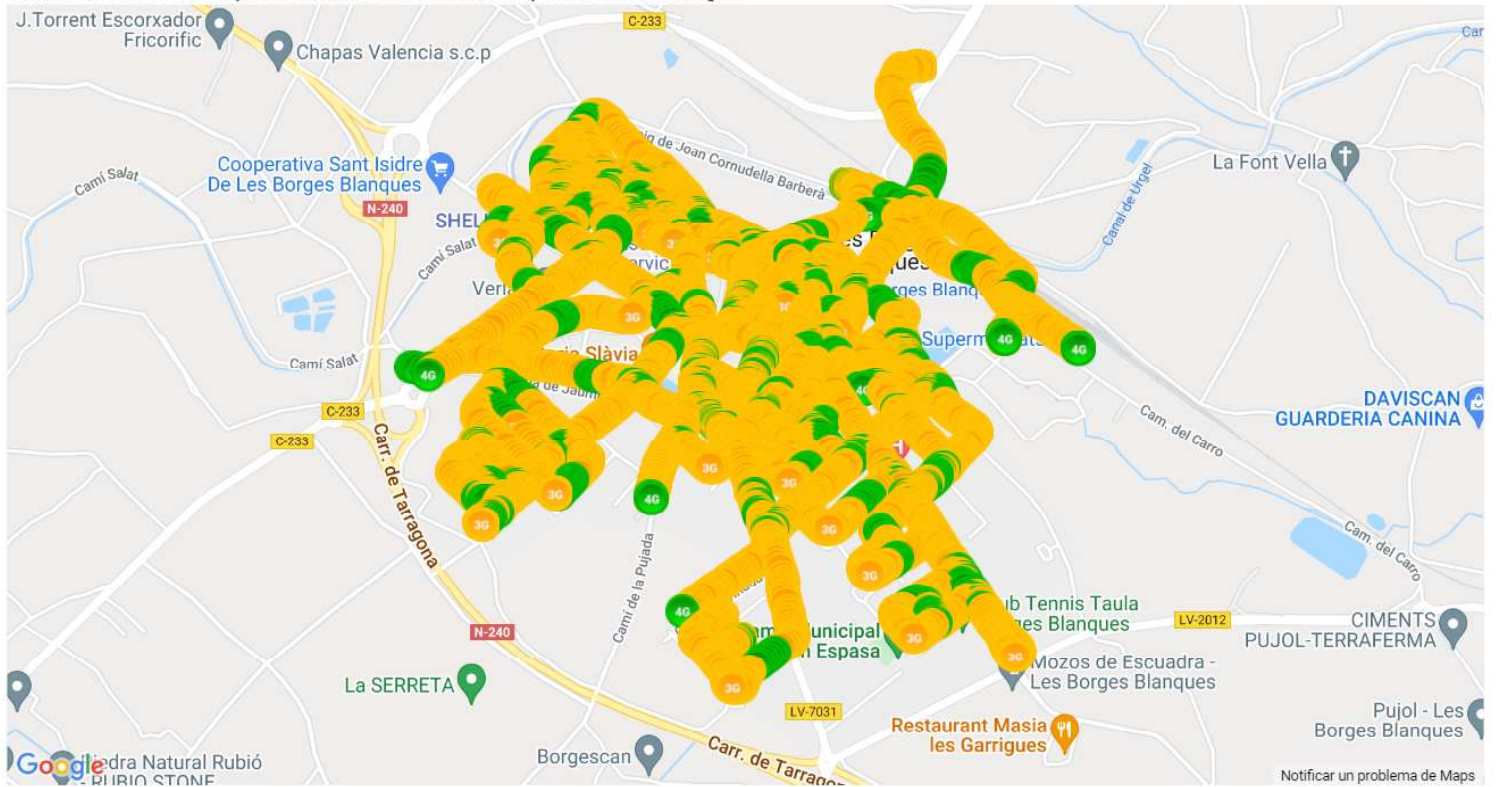

User perceived mobile network coverage during tests

mobile network coverage during tests for operators 21401_vodafone ES

VODAFONE SERVEI DE VEU, ACCÉS A XARXES DE L'OPERADOR, LES BORGES BLANQUES