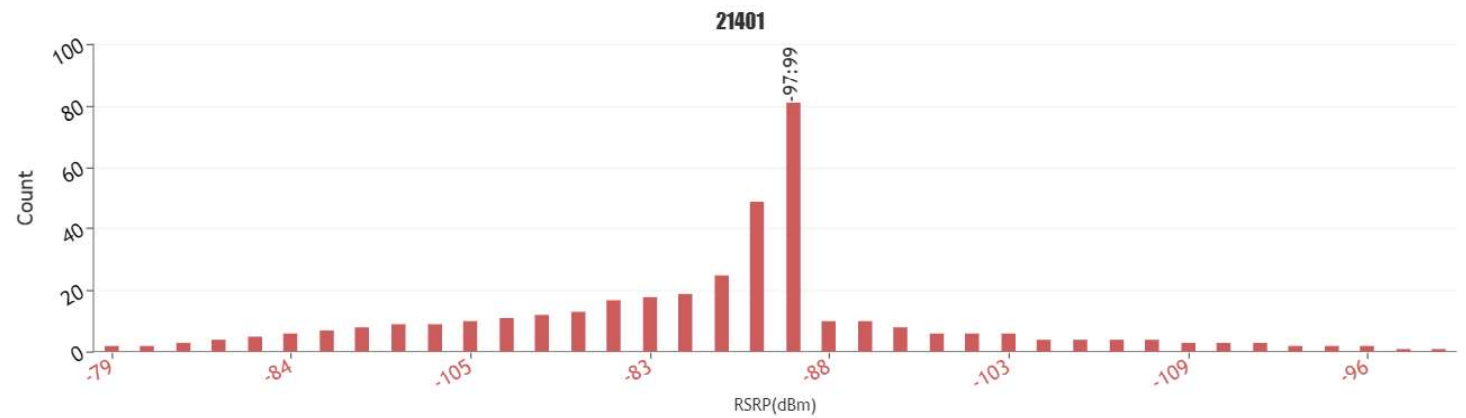

RSRP KPI statistics per mobile operator for 21401_vodafone ES

Operators	21401
>= to -89dBm	39.0663 % (count : 159)
B/w -99dBm to -90dBm	40.5405 % (count : 165)
B/w -112dBm to -100dBm	17.1990 % (count : 70)
<= -113dBm	3.1941 % (count : 13)
Total Geo samples	407

RSRP distribution chart per mobile operator for 21401_vodafone ES