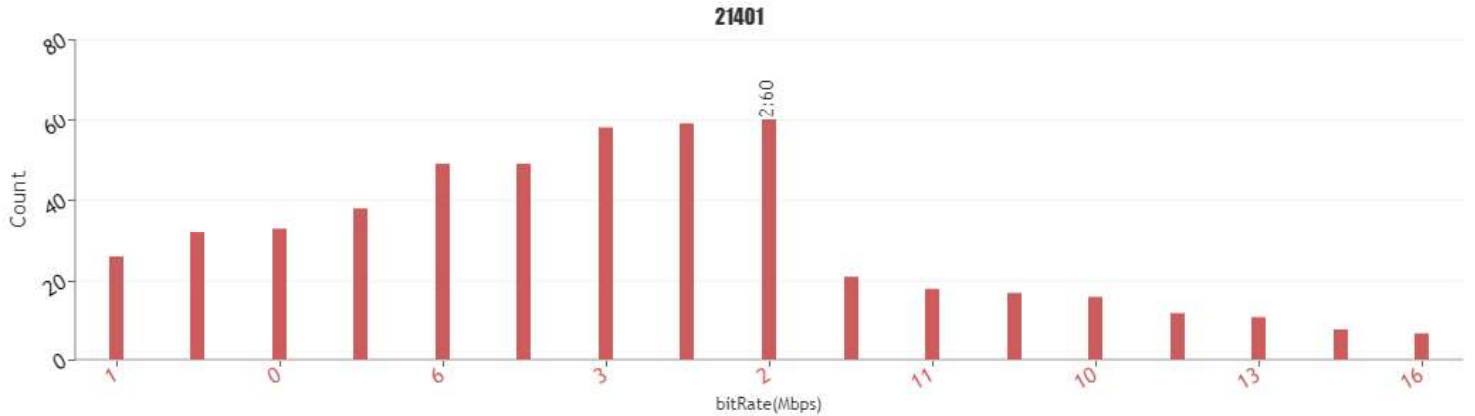

Download test distribution chart per mobile operators for 21401_vodafone ES