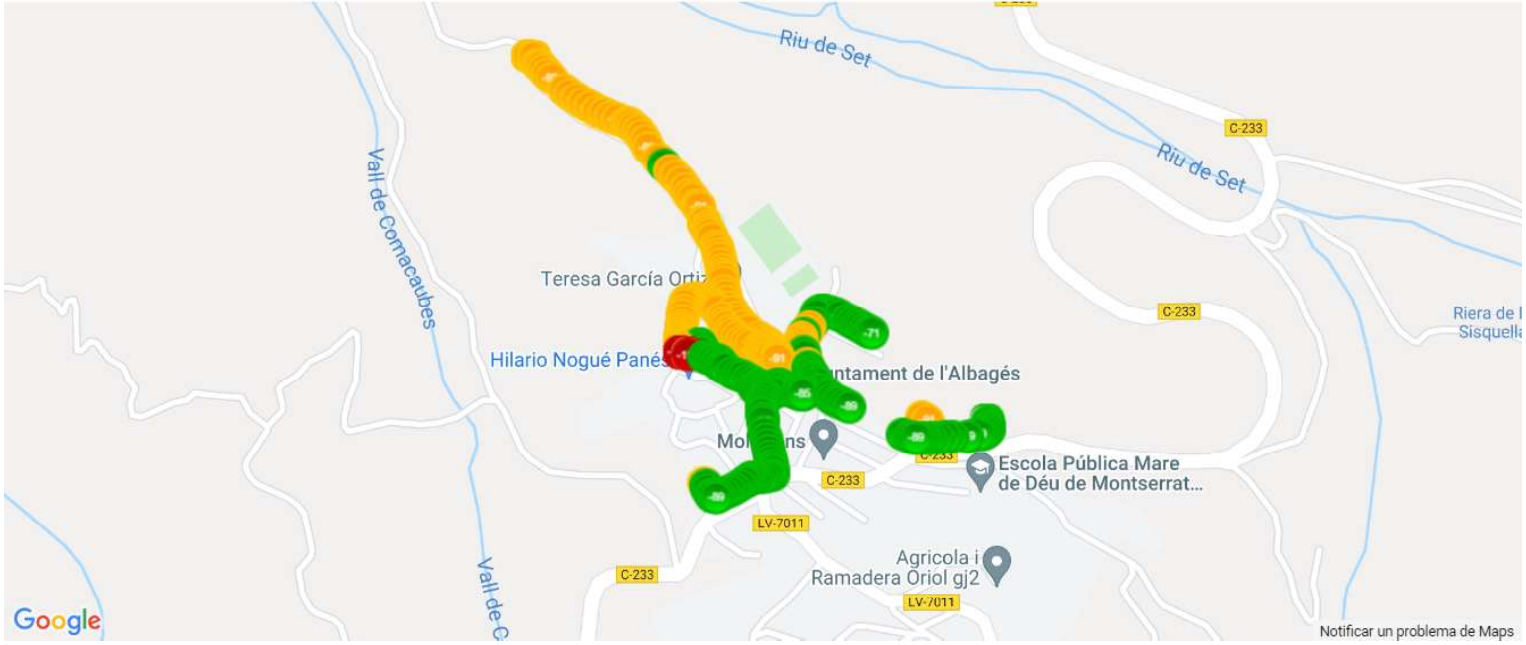

RSSI view

RSSI KPI statistics per mobile operator for operator 21401_vodafone ES

VODAFONE SERVEI DE VEU, MAPA DE NIVELL DE SENYAL, L'ALBAGÉS