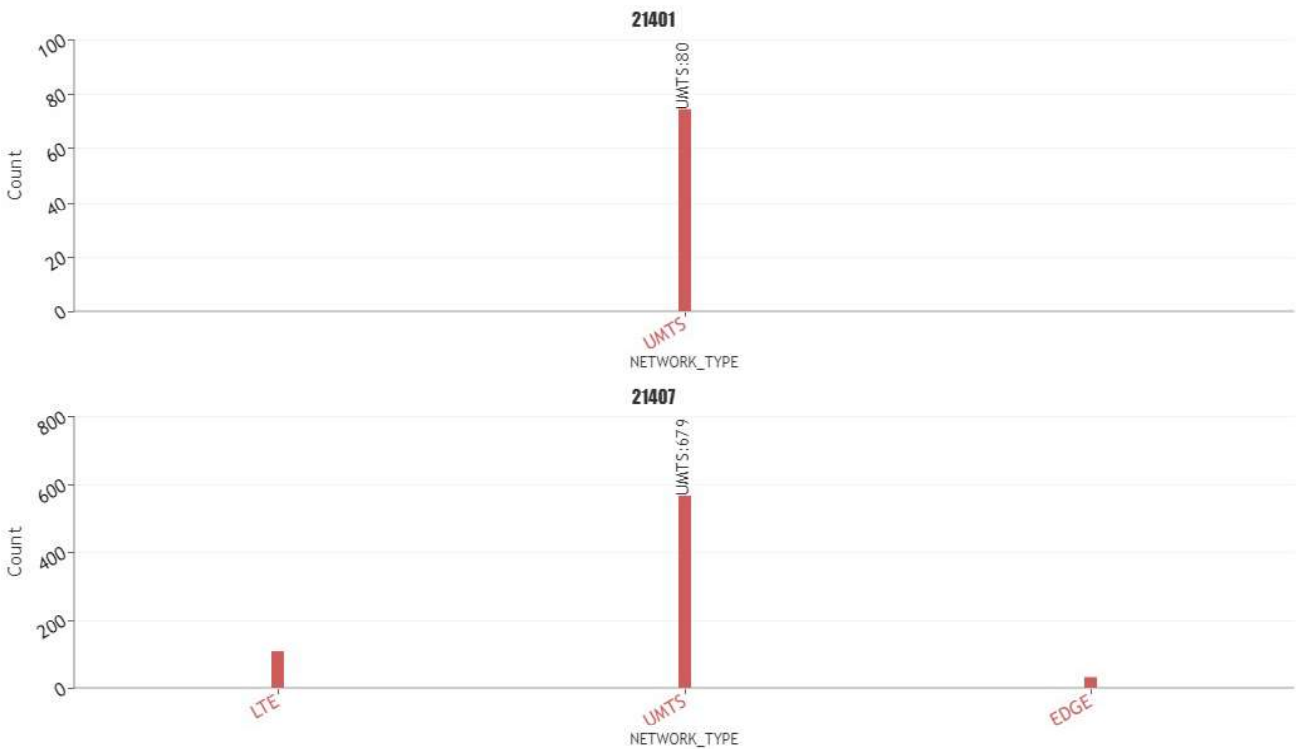

RAN technology distribution chart per mobile network operator for 21407_Movistar