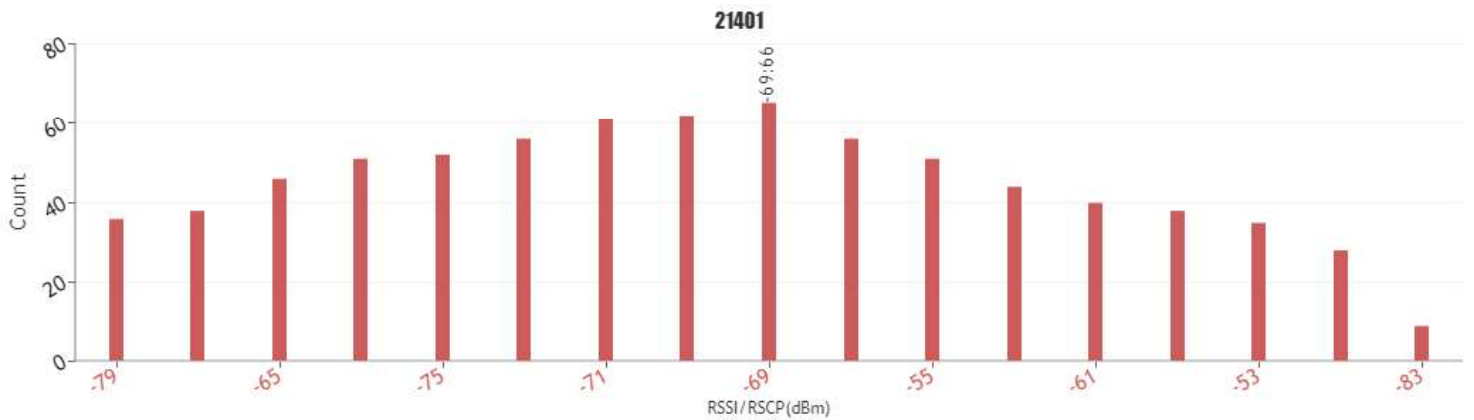

RSSI KPI statistics per mobile operator for 21401_vodafone ES

Operators	21401
>= -89dBm	100.0000 % (count : 769)
B/w -99dBm to -90dBm	0 % (count : 0)
B/w -112dBm to -100dBm	0 % (count : 0)
<= -113dBm	0 % (count : 0)
Total Geo samples	769

RSSI distribution chart per mobile operator for 21401_vodafone ES