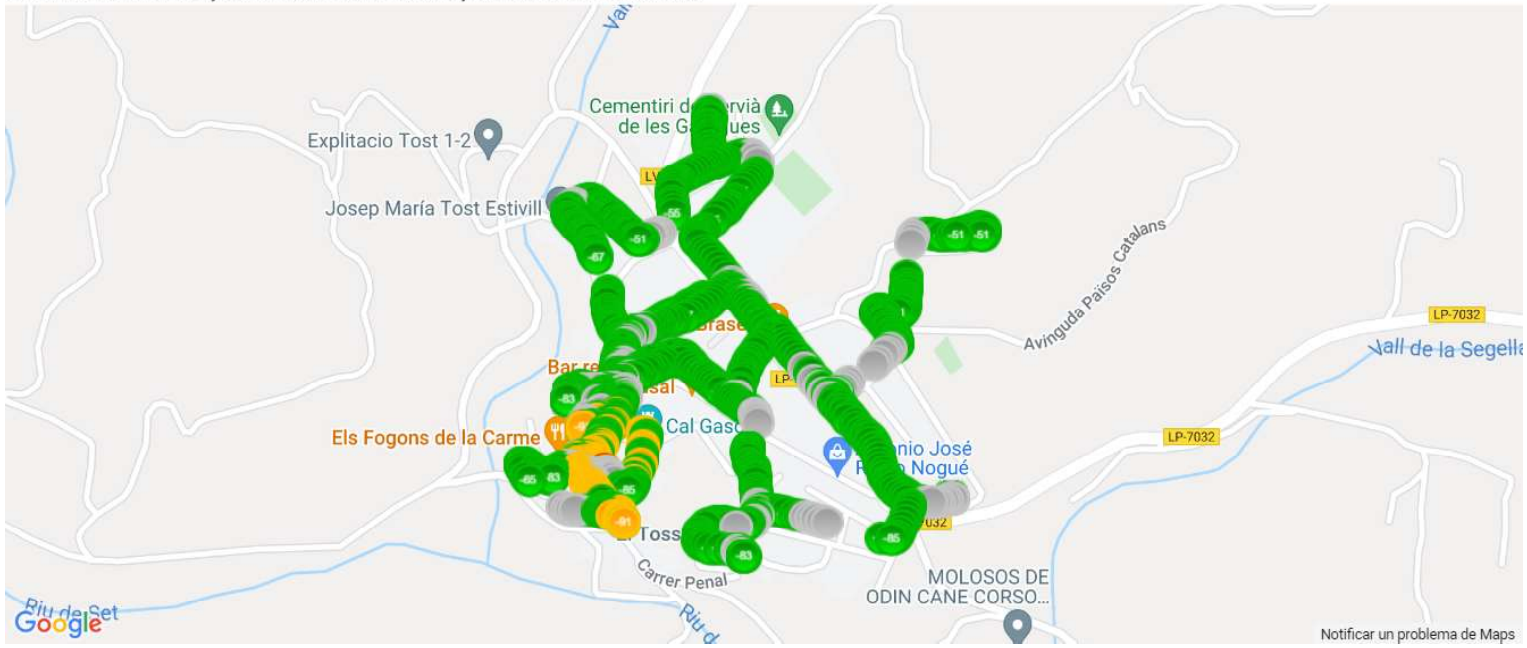

RSSI view

RSSI KPI statistics per mobile operator for operator 21403_Orange

ORANGE SERVEI DE VEU, MAPA DE NIVELL DE SENYAL, CERVIÀ DE LES GARRIGUES