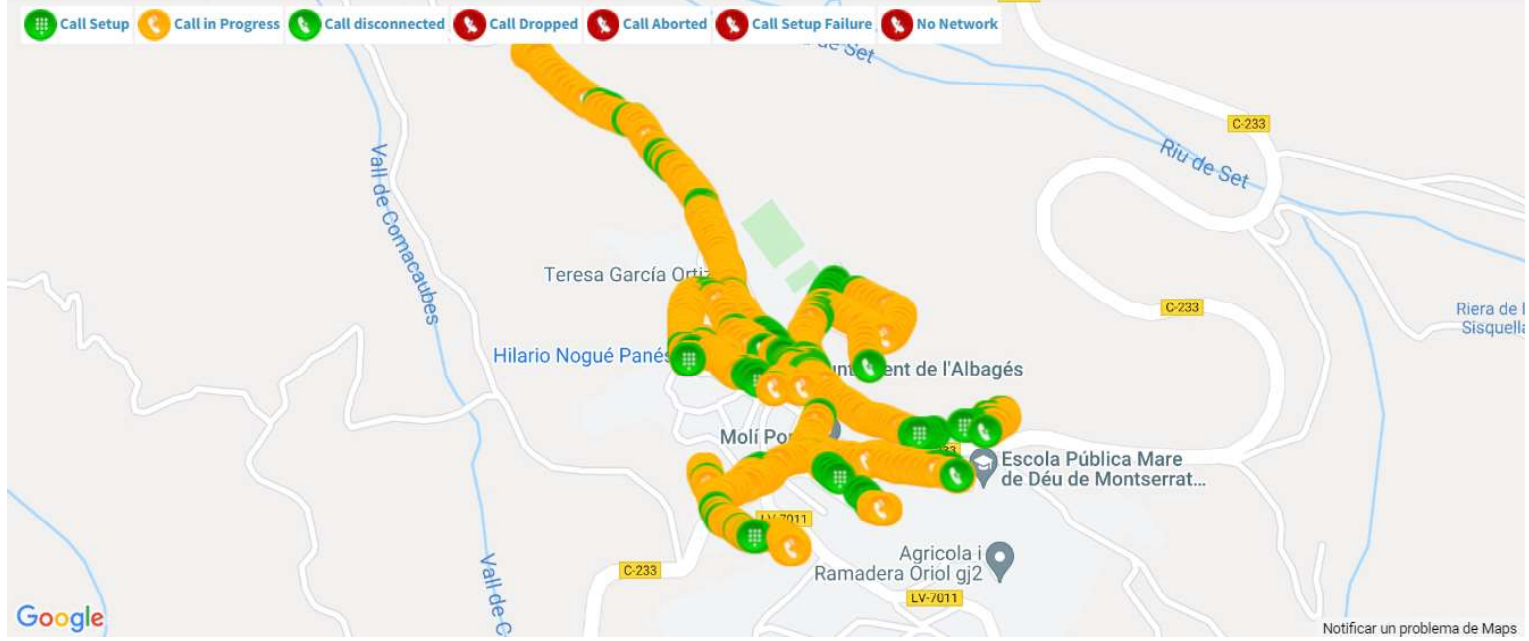

### ORANGE SERVEI DE VEU, MAPA DE TRUCADES, L'ALBAGÉS

Call test KPI statistics per mobile operator for 21403\_Orange

Operators	21403
Total Calls Success	28
Total Calls Attempted	29
Total Calls Failed	1
Dropped Calls	1
Aborted Calls	0
CallSetup Failed	0
No Network <a href="#">?</a>	0
Attempted Voice call on 2G <a href="#">?</a>	0
Attempted Voice call on 3G <a href="#">?</a>	22
Successful CSFB call to 3G <a href="#">?</a>	6