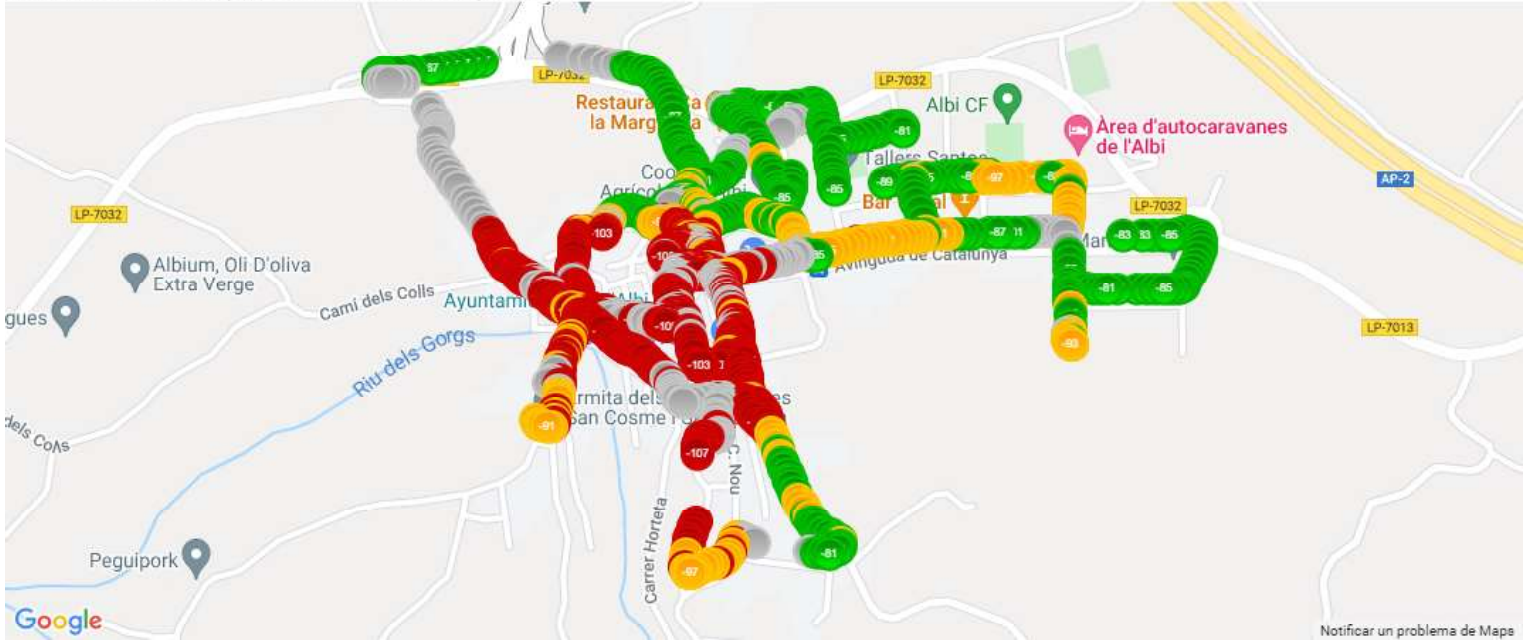

RSSI view

RSSI KPI statistics per mobile operator for operator 21407_Movistar

MOVISTAR SERVEI DE VEU, MAPA DE NIVELL DE SENYAL, L'ALBI