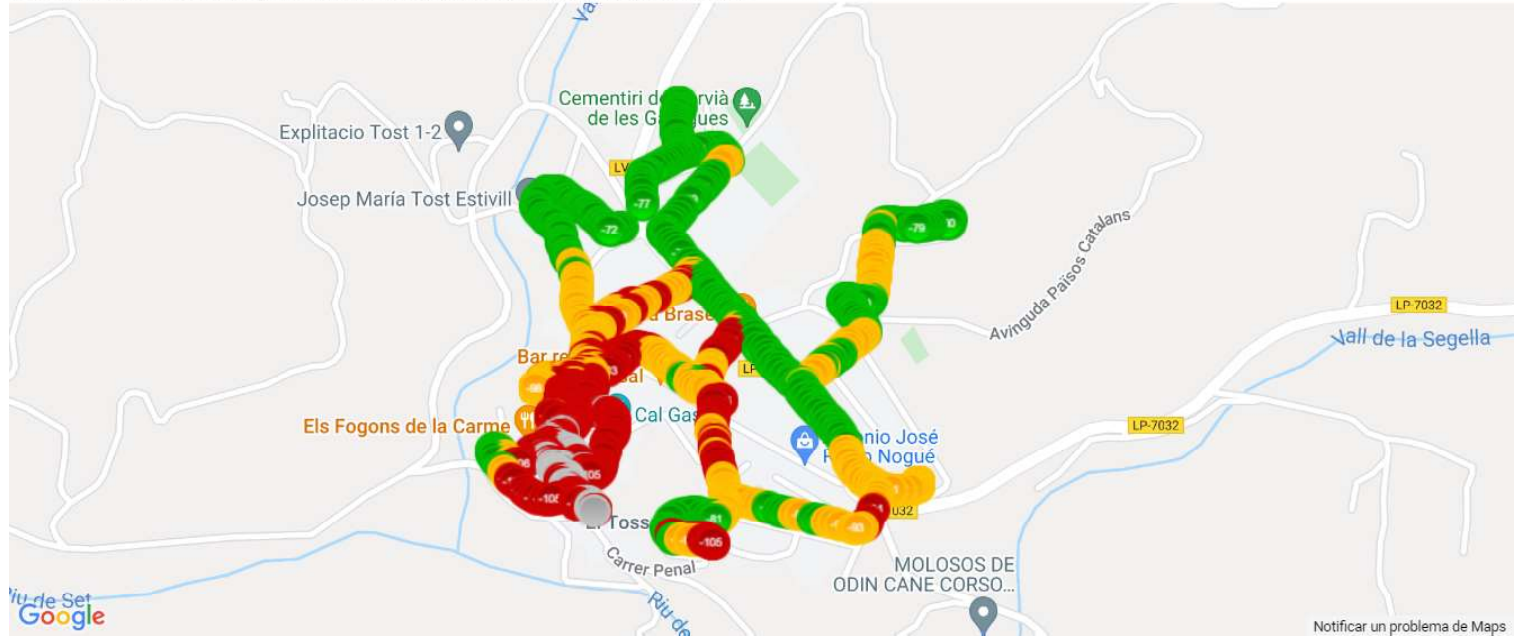

RSRP view

RSRP KPI statistics per mobile operator for operator 21401_vodafone ES

VODAFONE SERVEI DE DADES, MAPA DE NIVELL DE SENYAL, CERVIA DE LES GARRIGUES