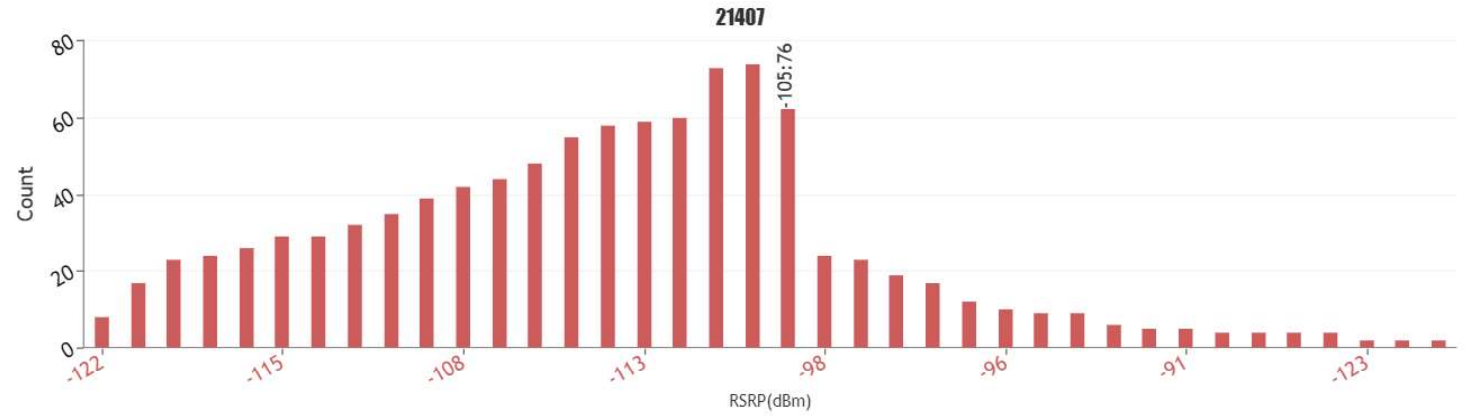

RSRP KPI statistics per mobile operator for 21407_Movistar

Operators	21407
>= to -89dBm	0.7905 % (count : 8)
B/w -99dBm to -90dBm	8.9921 % (count : 91)
B/w -112dBm to -100dBm	62.1542 % (count : 629)
<= -113dBm	28.0632 % (count : 284)
Total Geo samples	1012

RSRP distribution chart per mobile operator for 21407_Movistar