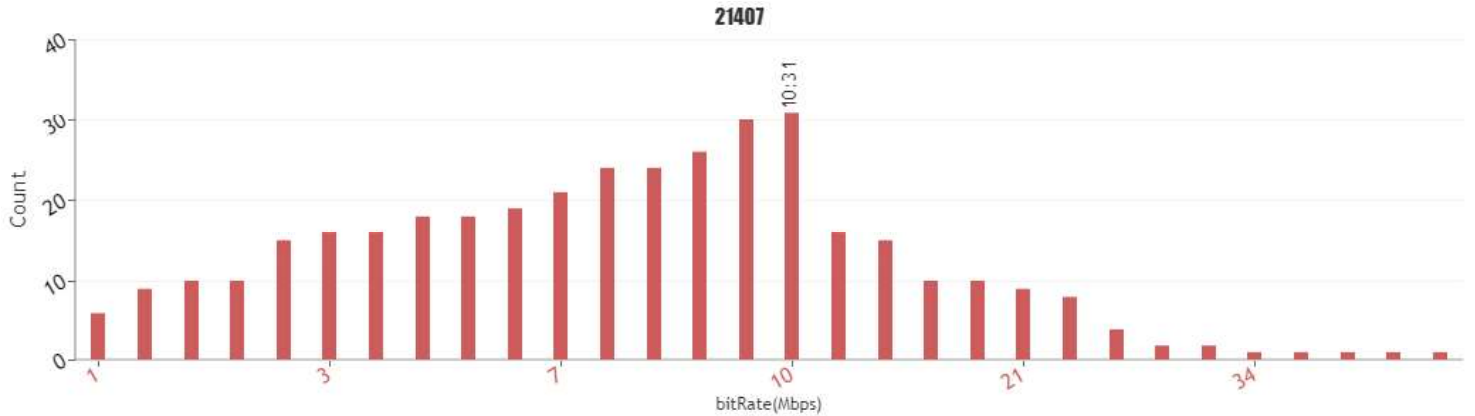

Download test distribution chart per mobile operators for 21407_Movistar