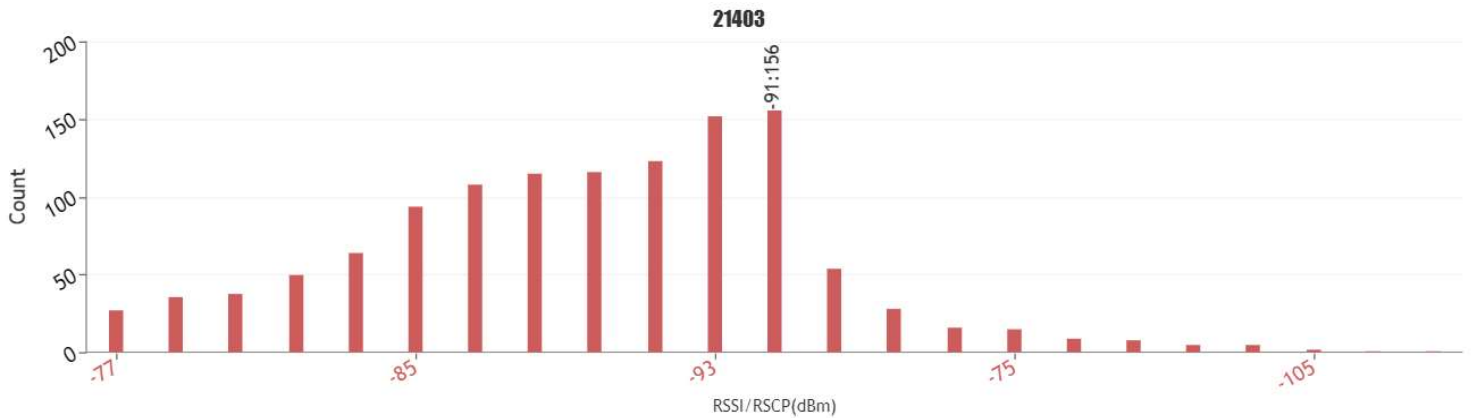

RSSI KPI statistics per mobile operator for 21403_Orange

Operators	21403
>= -89dBm	45.2984 % (count : 554)
B/w -99dBm to -90dBm	47.9150 % (count : 586)
B/w -112dBm to -100dBm	3.8430 % (count : 47)
<= -113dBm	2.9436 % (count : 36)
Total Geo samples	1223

RSSI distribution chart per mobile operator for 21403_Orange