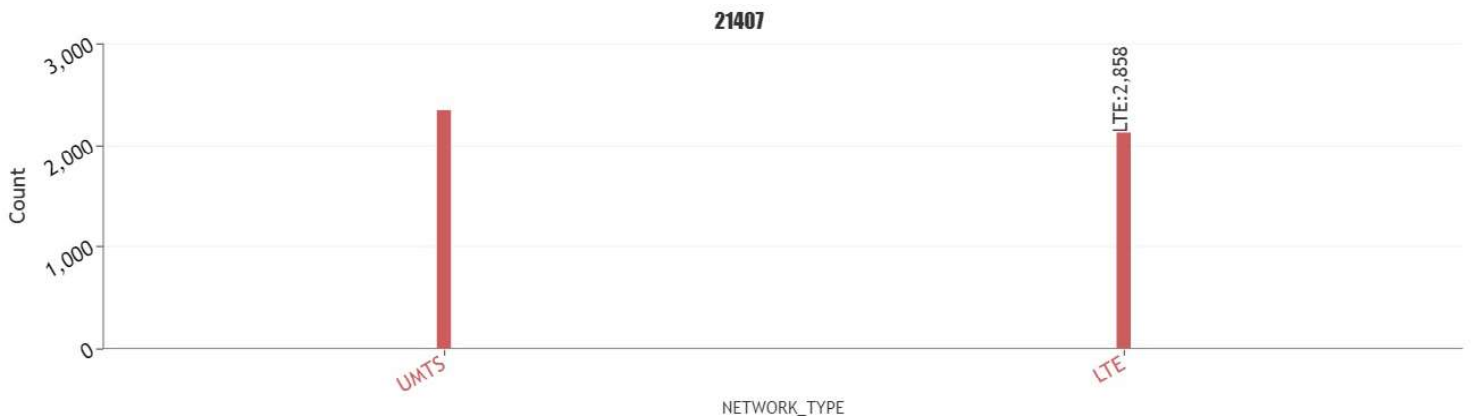

RAN technology distribution chart per mobile network operator for 21407_Movistar