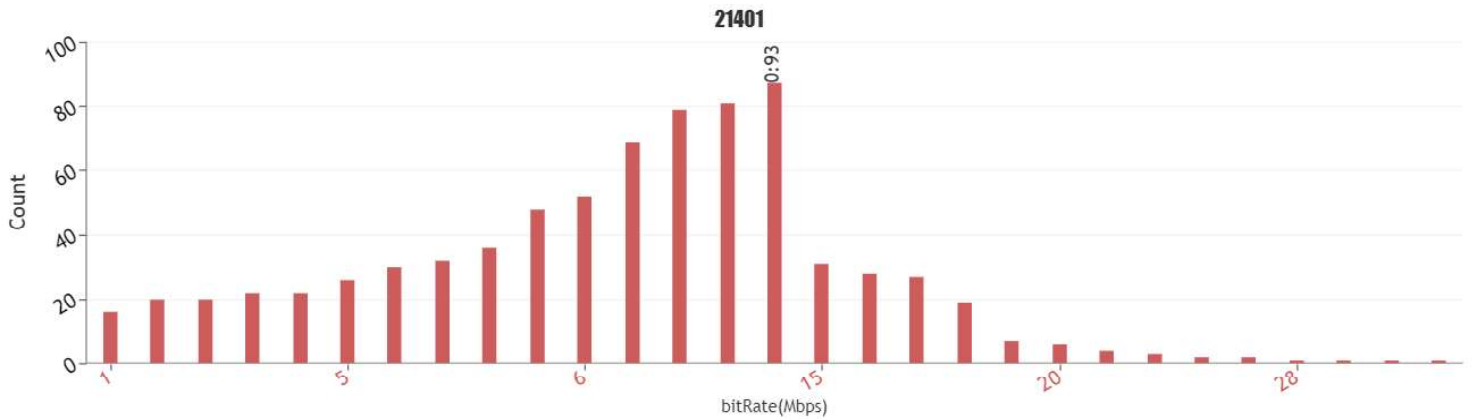

Download test distribution chart per mobile operators for 21401_vodafone ES