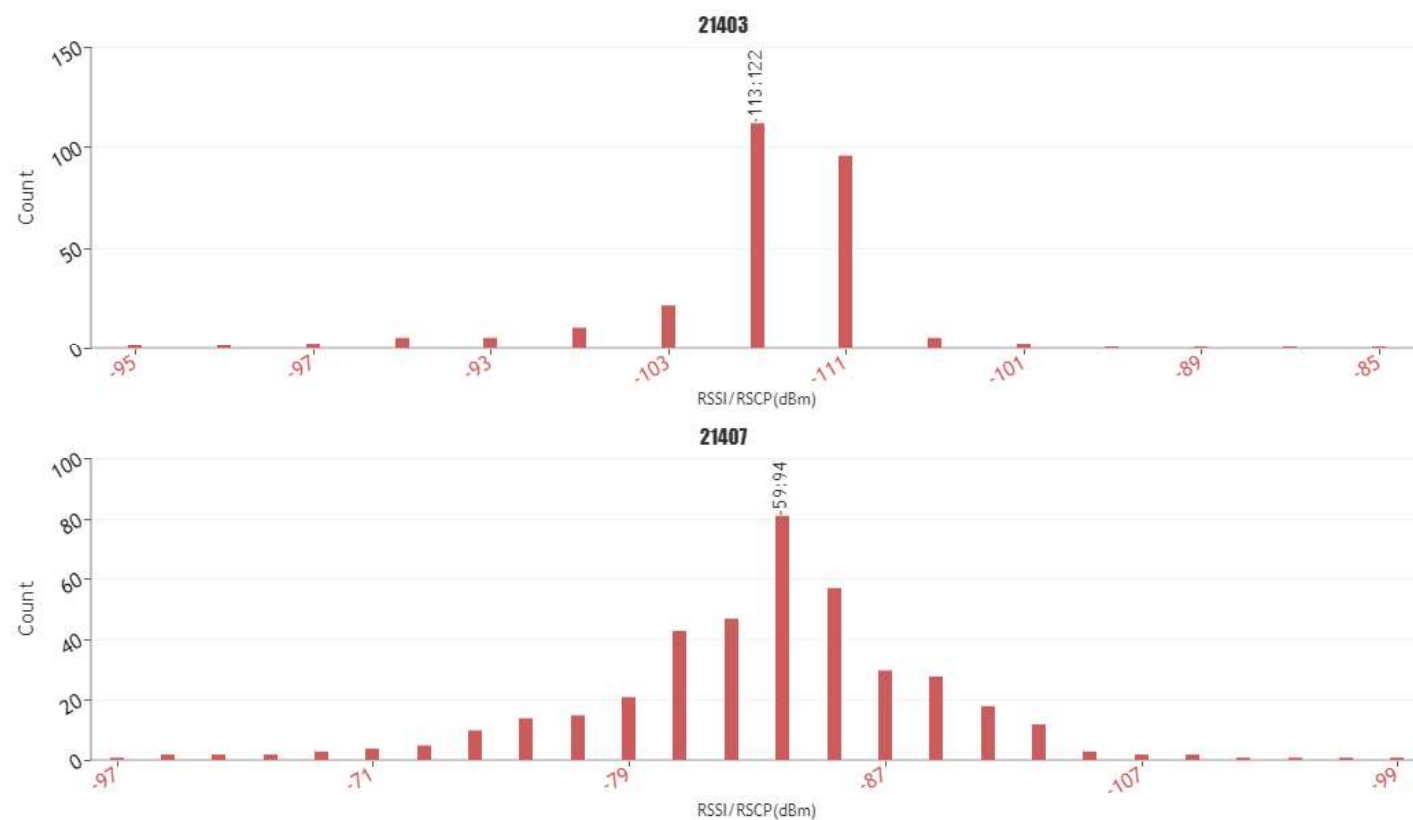

RSI KPI statistics per mobile operator for 21403_Orange

Operators	21407	21403
>= -89dBm	91.1695 % (count : 382)	1.4134 % (count : 4)
B/w -99dBm to -90dBm	0.9547 % (count : 4)	4.5936 % (count : 13)
B/w -112dBm to -100dBm	4.2959 % (count : 18)	50.8834 % (count : 144)
<= -113dBm	3.5800 % (count : 15)	43.1095 % (count : 122)
Total Geo samples	419	283

RSI distribution chart per mobile operator for 21403_Orange