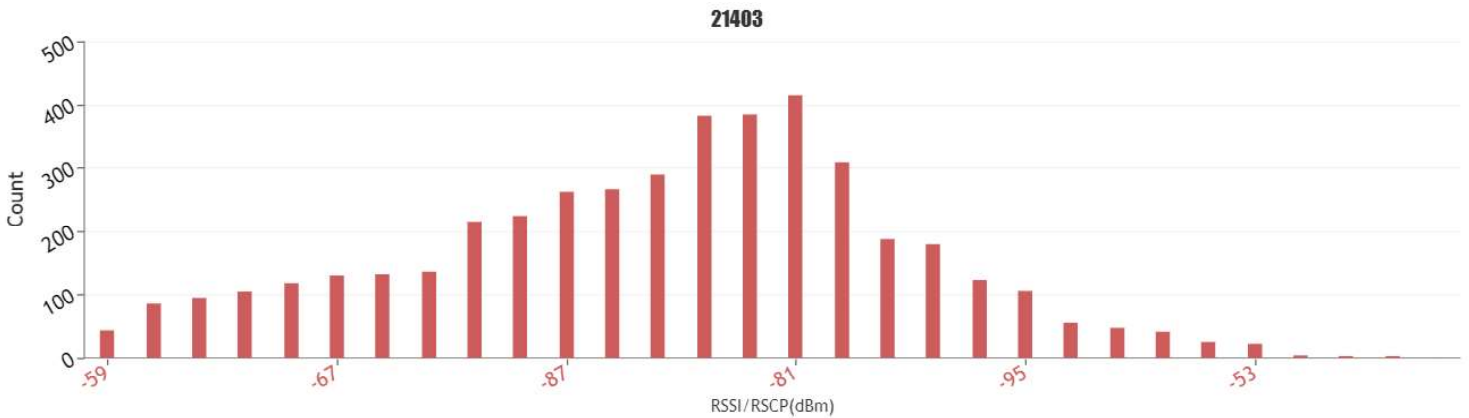

RSSI KPI statistics per mobile operator for 21403_Orange

Operators	21403
>= -89dBm	82.2796 % (count : 3631)
B/w -99dBm to -90dBm	11.3528 % (count : 501)
B/w -112dBm to -100dBm	0.3172 % (count : 14)
< -113dBm	6.0503 % (count : 267)
Total Geo samples	4413

RSSI distribution chart per mobile operator for 21403_Orange