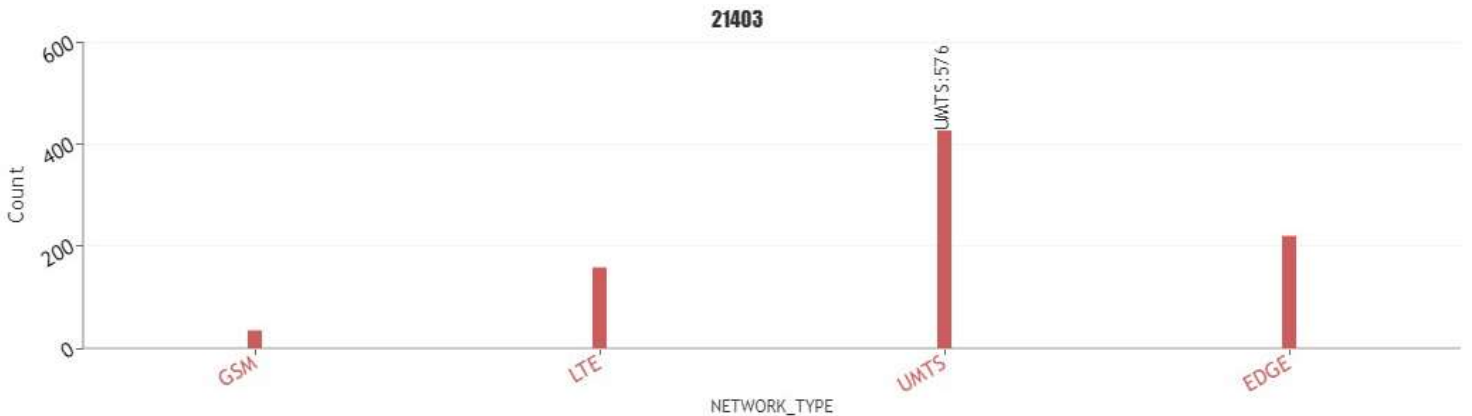

RAN technology distribution chart per mobile network operator for 21403_Orange