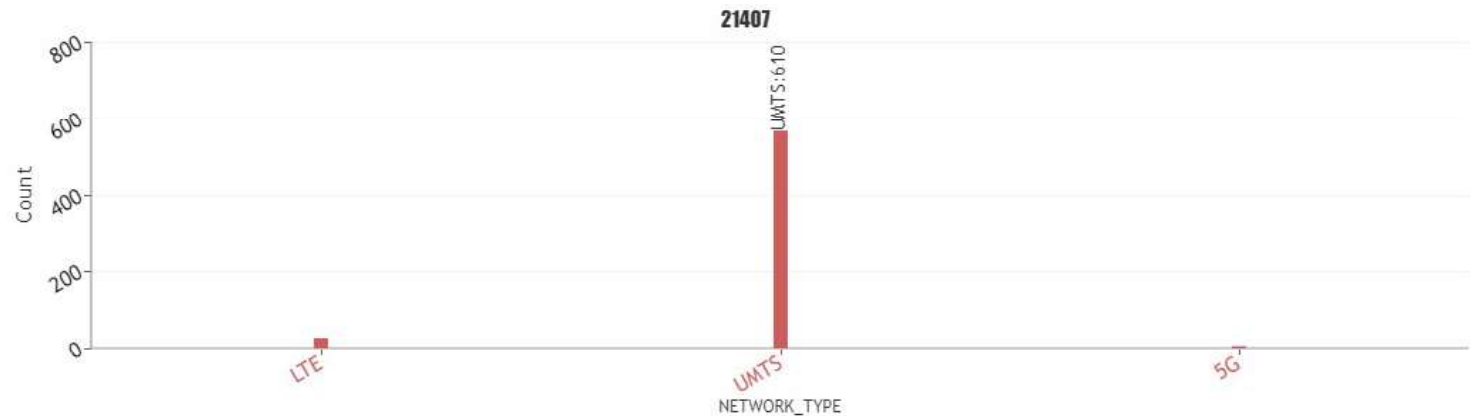

RAN technology distribution chart per mobile network operator for 21407_Movistar