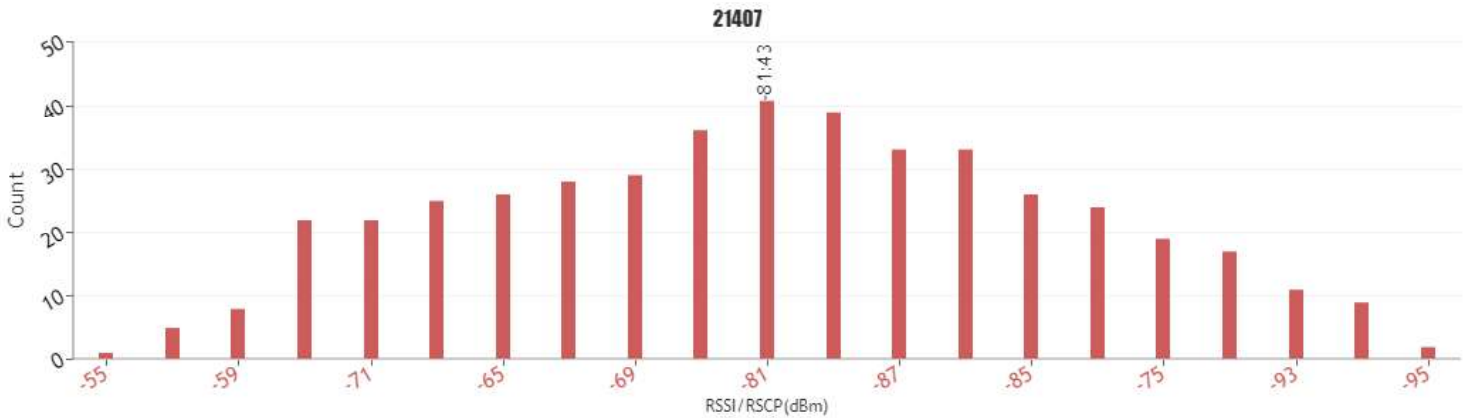

RSSI KPI statistics per mobile operator for 21407_Movistar

Operators	21407
>= -89dBm	95.1965 % (count : 436)
B/w -99dBm to -90dBm	4.8035 % (count : 22)
B/w -112dBm to -100dBm	0 % (count : 0)
<= -113dBm	0 % (count : 0)
Total Geo samples	458

RSSI distribution chart per mobile operator for 21407_Movistar