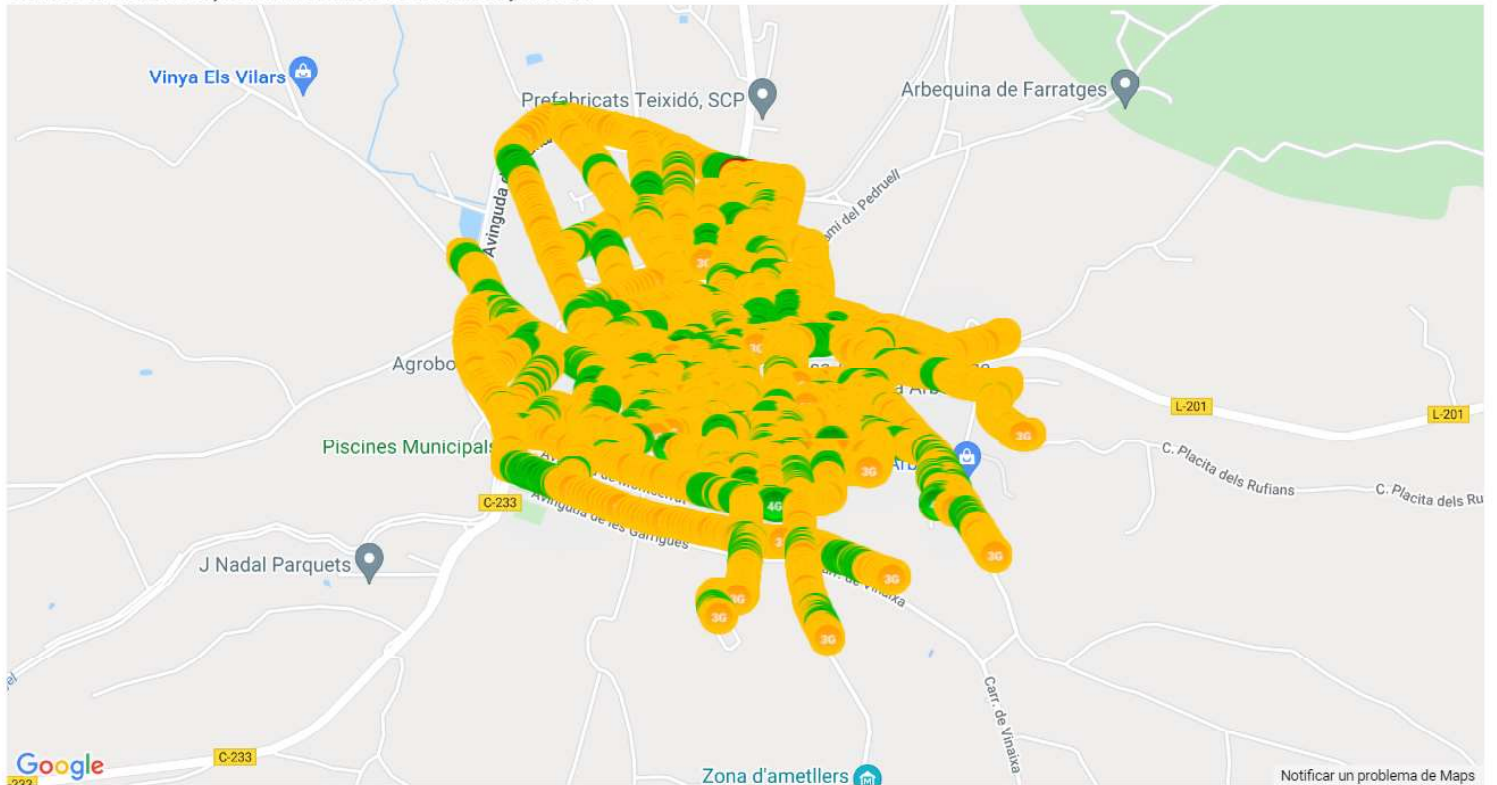

User perceived mobile network coverage during tests

mobile network coverage during tests for operators 21403_Orange

ORANGE SERVEI DE VEU, ACCÉS A XARXES DE L'OPERADOR, ARBECA