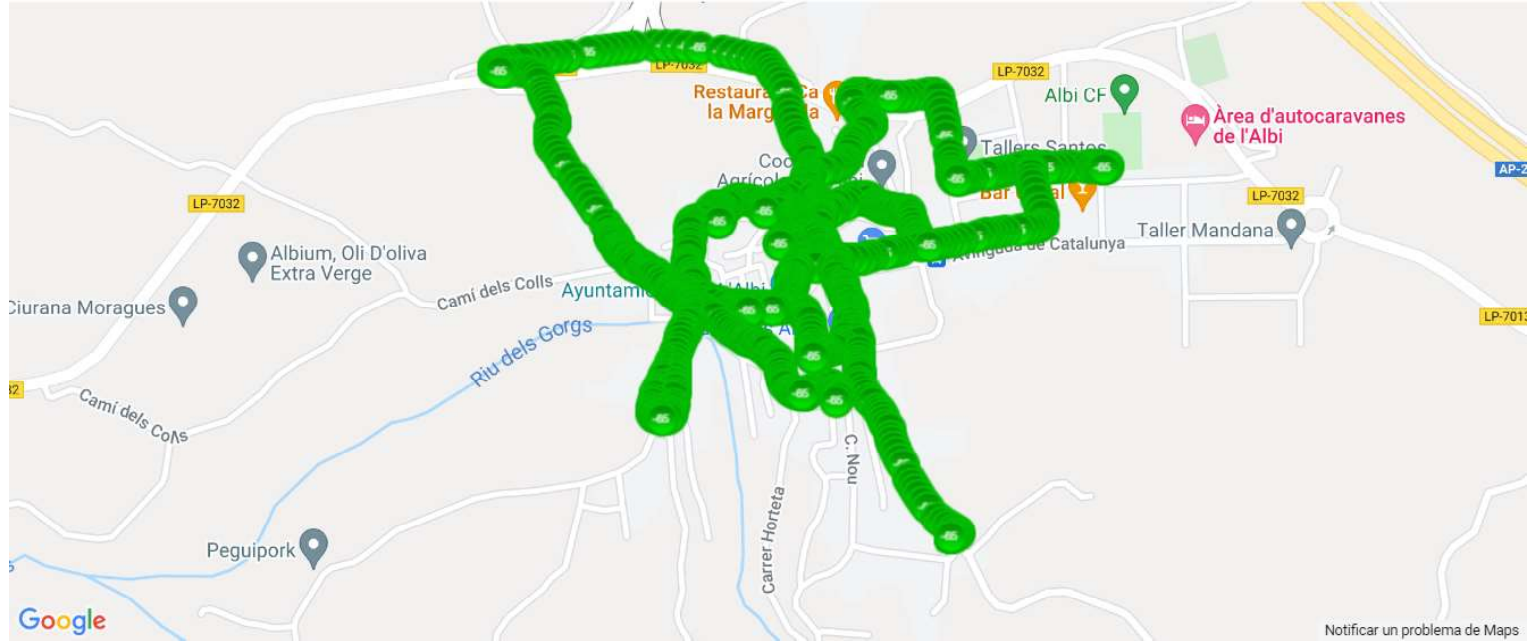

RSSI view

RSSI KPI statistics per mobile operator for operator 21401_vodafone ES

VODAFONE SERVEI DE DADES, MAPA DE NIVELL DE SENYAL 3G, L'ALBI