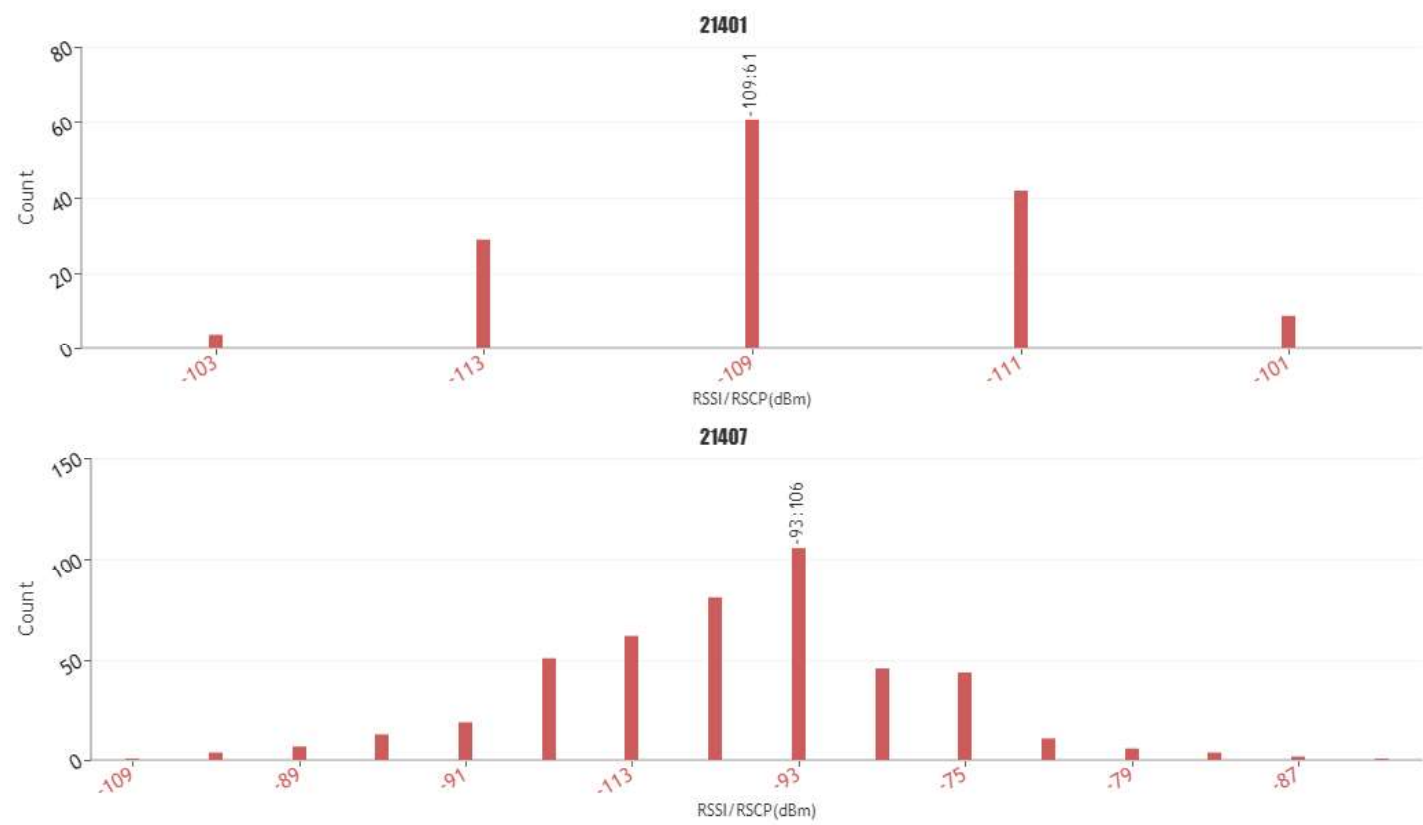

RSOI distribution chart per mobile operator for 21401_vodafone ES