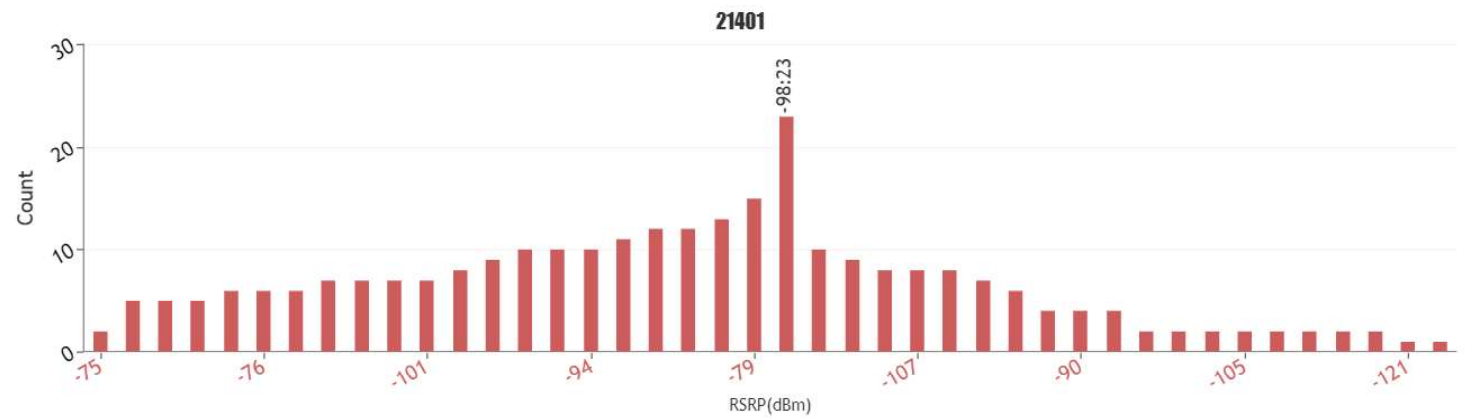

RSRP KPI statistics per mobile operator for 21401_vodafone ES

Operators	21401
>= to -89dBm	42.9078 % (count : 121)
B/w -99dBm to -90dBm	30.4965 % (count : 86)
B/w -112dBm to -100dBm	23.7589 % (count : 67)
<= -113dBm	2.8369 % (count : 8)
Total Geo samples	282

RSRP distribution chart per mobile operator for 21401_vodafone ES