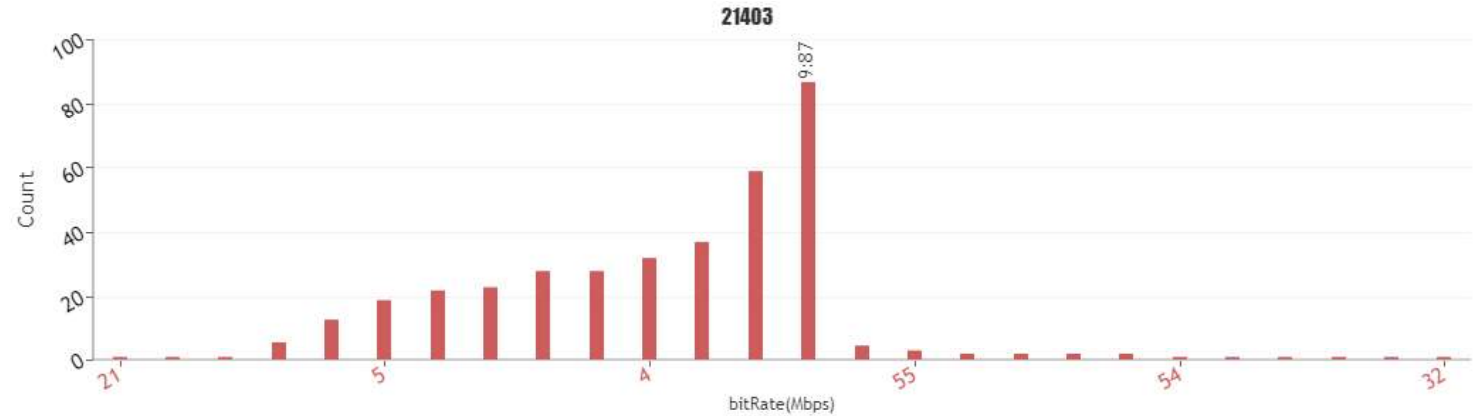

Download test distribution chart per mobile operators for 21403_Orange