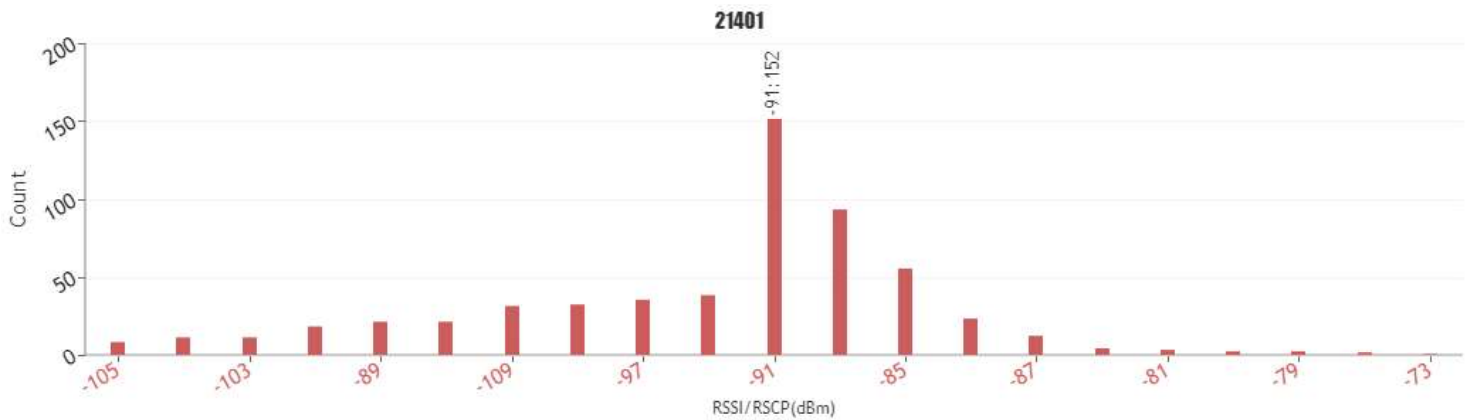

RSSI KPI statistics per mobile operator for 21401_vodafone ES

Operators	21401
>= -89dBm	18.3811 % (count: 109)
B/w -99dBm to -90dBm	41.4840 % (count: 246)
B/w -112dBm to -100dBm	24.2833 % (count: 144)
<= -113dBm	15.8516 % (count: 94)
Total Geo samples	593

RSSI distribution chart per mobile operator for 21401_vodafone ES