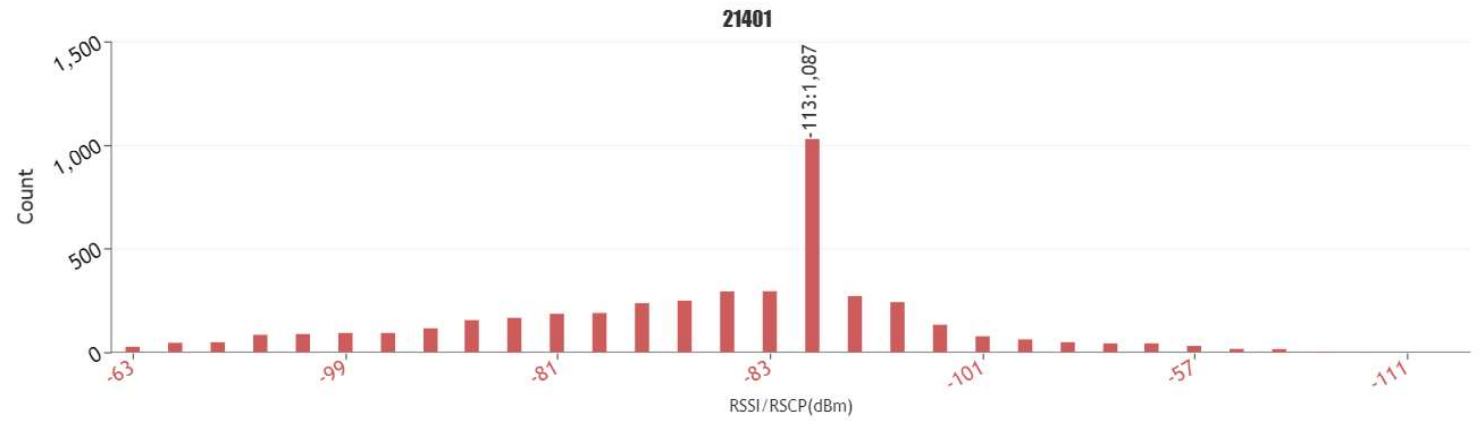

RSSI KPI statistics per mobile operator for 21401_vodafone ES

Operators	21401
>= -89dBm	52.6667 % (count : 2370)
B/w -99dBm to -90dBm	19.4222 % (count : 874)
B/w -112dBm to -100dBm	3.7556 % (count : 169)
< -113dBm	24.1556 % (count : 1087)
Total Geo samples	4500

RSSI distribution chart per mobile operator for 21401_vodafone ES