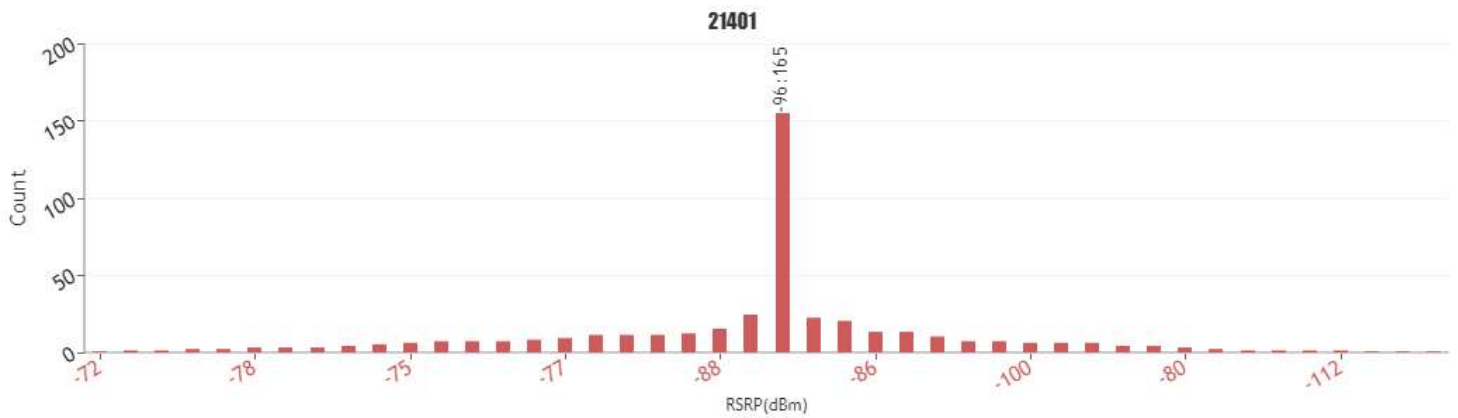

RSRP KPI statistics per mobile operator for 21401_vodafone ES

Operators	21401
>= to -89dBm	31.6222 % (count: 154)
B/w -99dBm to -90dBm	47.2279 % (count: 230)
B/w -112dBm to -100dBm	20.5339 % (count: 100)
<= -113dBm	0.6160 % (count: 3)
Total Geo samples	487

RSRP distribution chart per mobile operator for 21401_vodafone ES