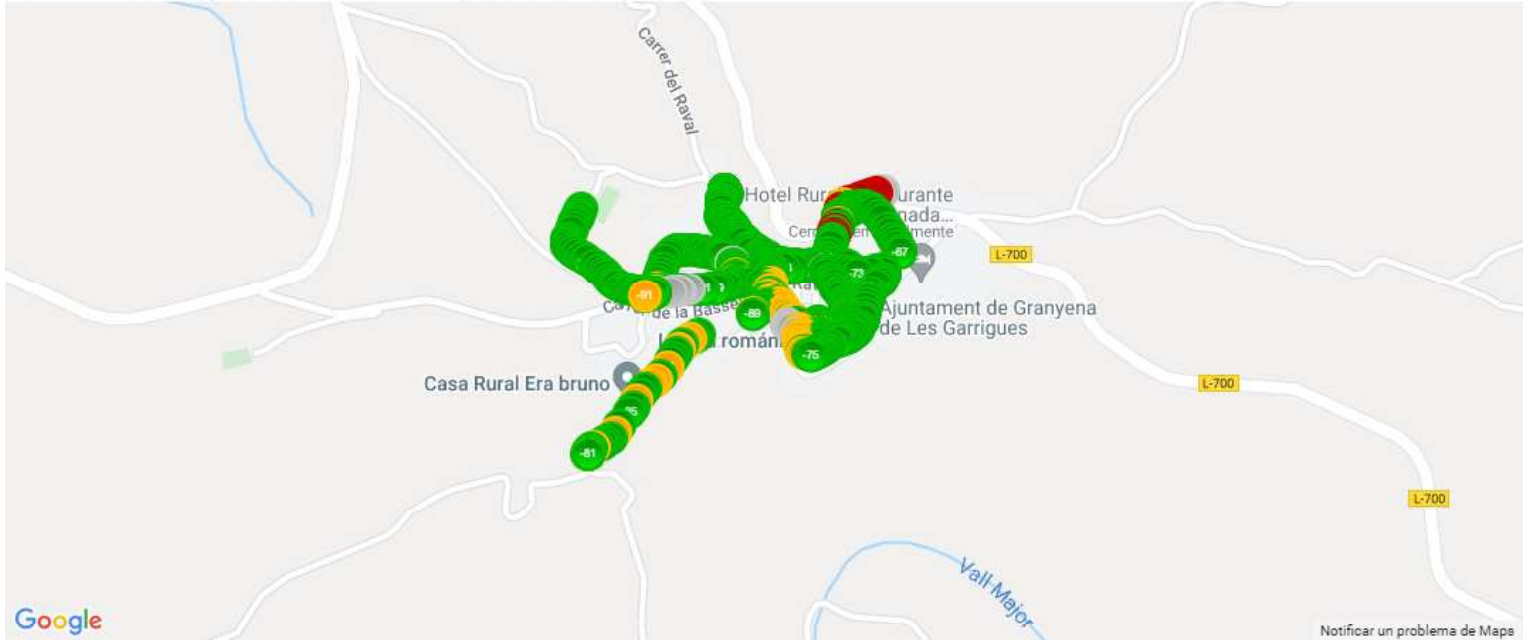

RSSI view

RSSI KPI statistics per mobile operator for operator 21403_Orange

ORANGE SERVEI DE VEU, MAPA DE NIVELL DE SENYAL, GRANYENA DE LES GARRIGUES