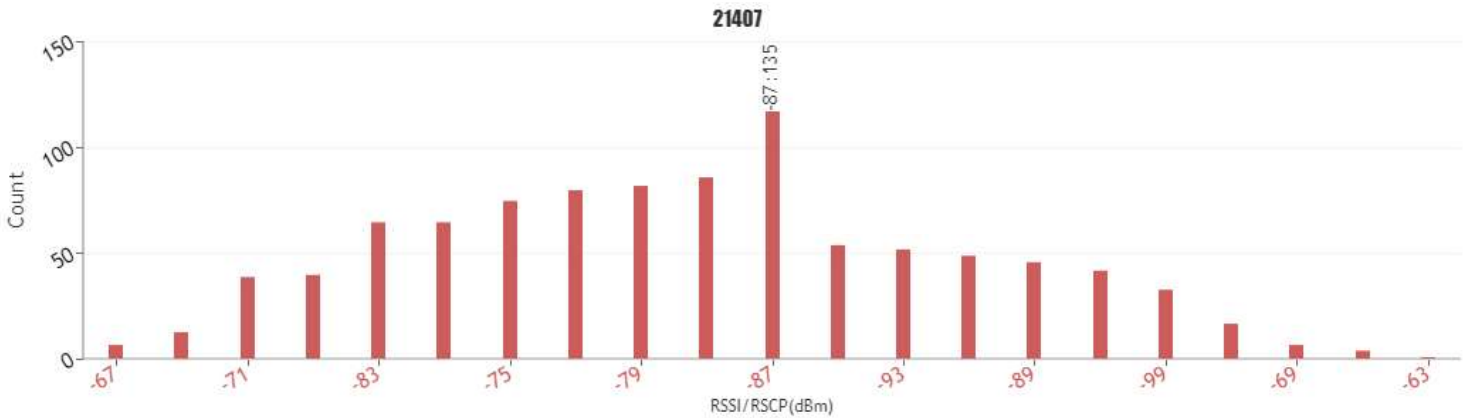

RSSI KPI statistics per mobile operator for 21407_Movistar

Operators	21407
>= -89dBm	74.6976 % (count : 741)
B/w -99dBm to -90dBm	23.1855 % (count : 230)
B/w -112dBm to -100dBm	2.1169 % (count : 21)
<= -113dBm	0 % (count : 0)
Total Geo samples	992

RSSI distribution chart per mobile operator for 21407_Movistar