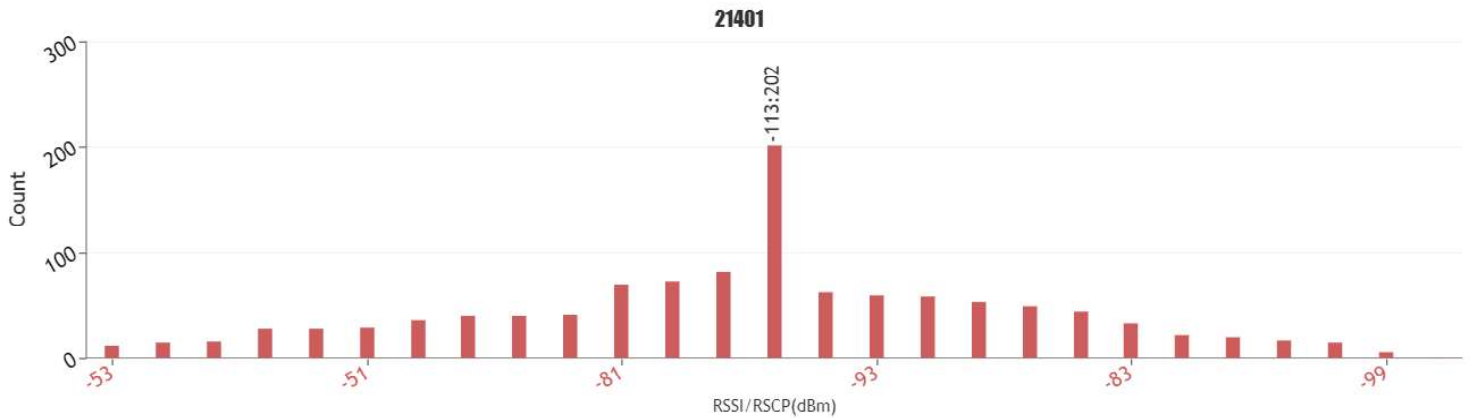

RSSI KPI statistics per mobile operator for 21401_vodafone ES

Operators	21401
>= -89dBm	66.4645 % (count: 767)
B/w -99dBm to -90dBm	15.9445 % (count: 184)
B/w -112dBm to -100dBm	0.0867 % (count: 1)
< -113dBm	17.5043 % (count: 202)
Total Geo samples	1154

RSSI distribution chart per mobile operator for 21401_vodafone ES