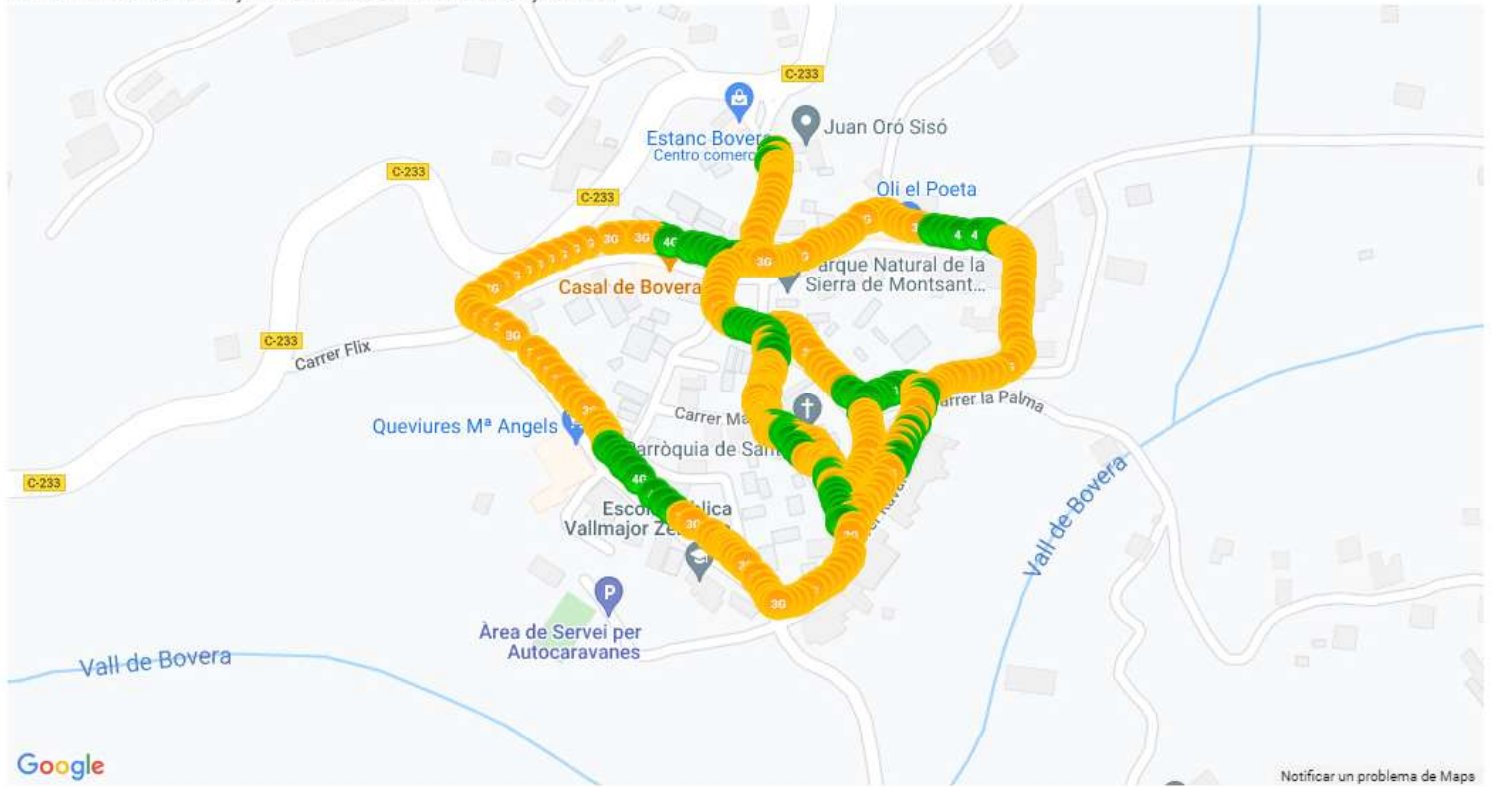

User perceived mobile network coverage during tests

mobile network coverage during tests for operators 21401_vodafone ES

VODAFONE SERVEI DE VEU, ACCÉS A XARXES DE L'OPERADOR, BOVERA