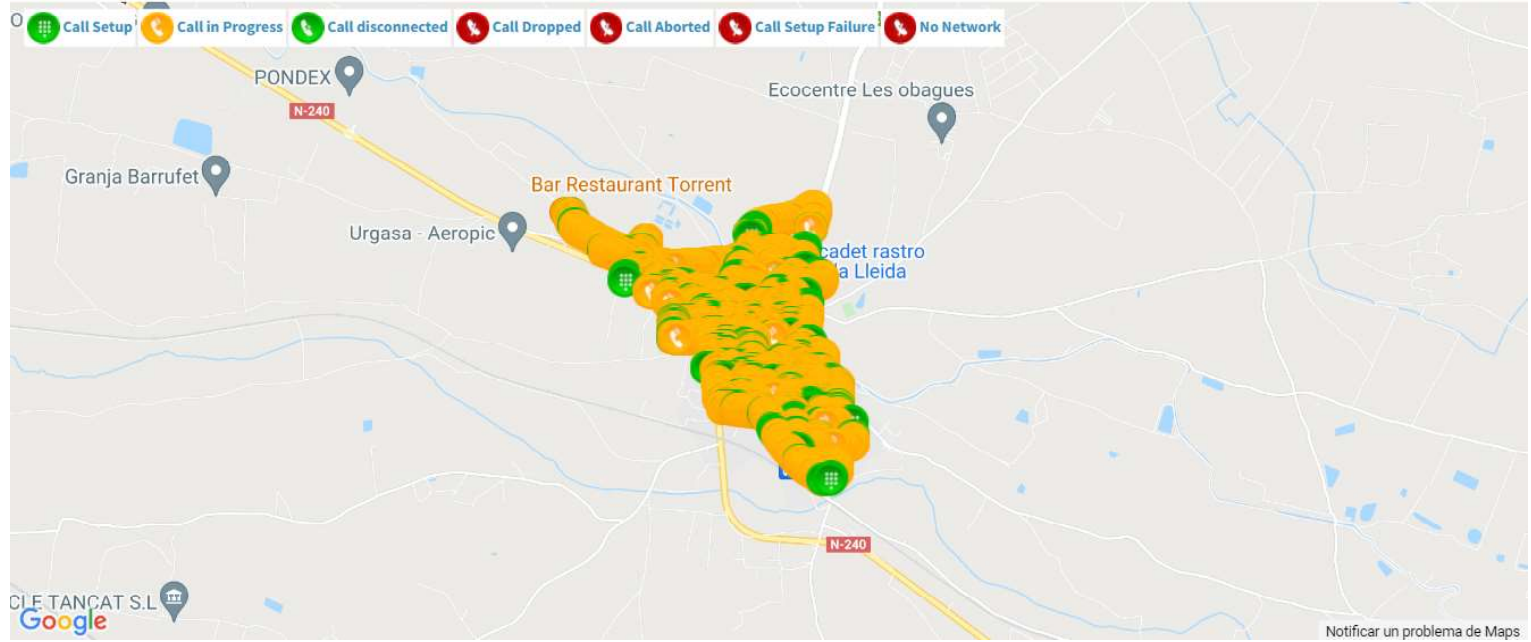

Voice call test report

Call test view of mobile operators for 21401_vodafone ES

VODAFONE SERVEI DE VEU, MAPA DE TRUCADES, JUNEDA

Call test KPI statistics per mobile operator for 21401_vodafone ES

Operators	21401
Total Calls Success	101
Total Calls Attempted	102
Total Calls Failed	1
Dropped Calls	0
Aborted Calls	0
CallSetup Failed	1
No Network ?	0
Attempted Voice call on 2G ?	0
Attempted Voice call on 3G ?	97
Successful CSFB call to 3G ?	4
Not Determined(Voice CallType) ?	1