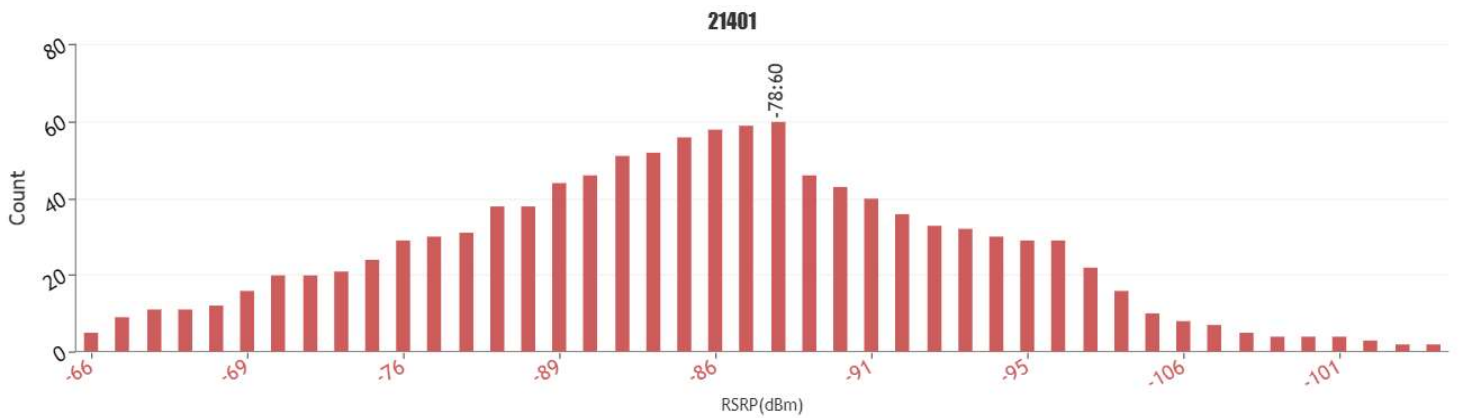

RSRP KPI statistics per mobile operator for 21401_vodafone ES

Operators	21401
>= to -89dBm	69.9825 % (count : 802)
B/w -99dBm to -90dBm	26.1780 % (count : 300)
B/w -112dBm to -100dBm	3.8394 % (count : 44)
<= -113dBm	0 % (count : 0)
Total Geo samples	1146

RSRP distribution chart per mobile operator for 21401_vodafone ES