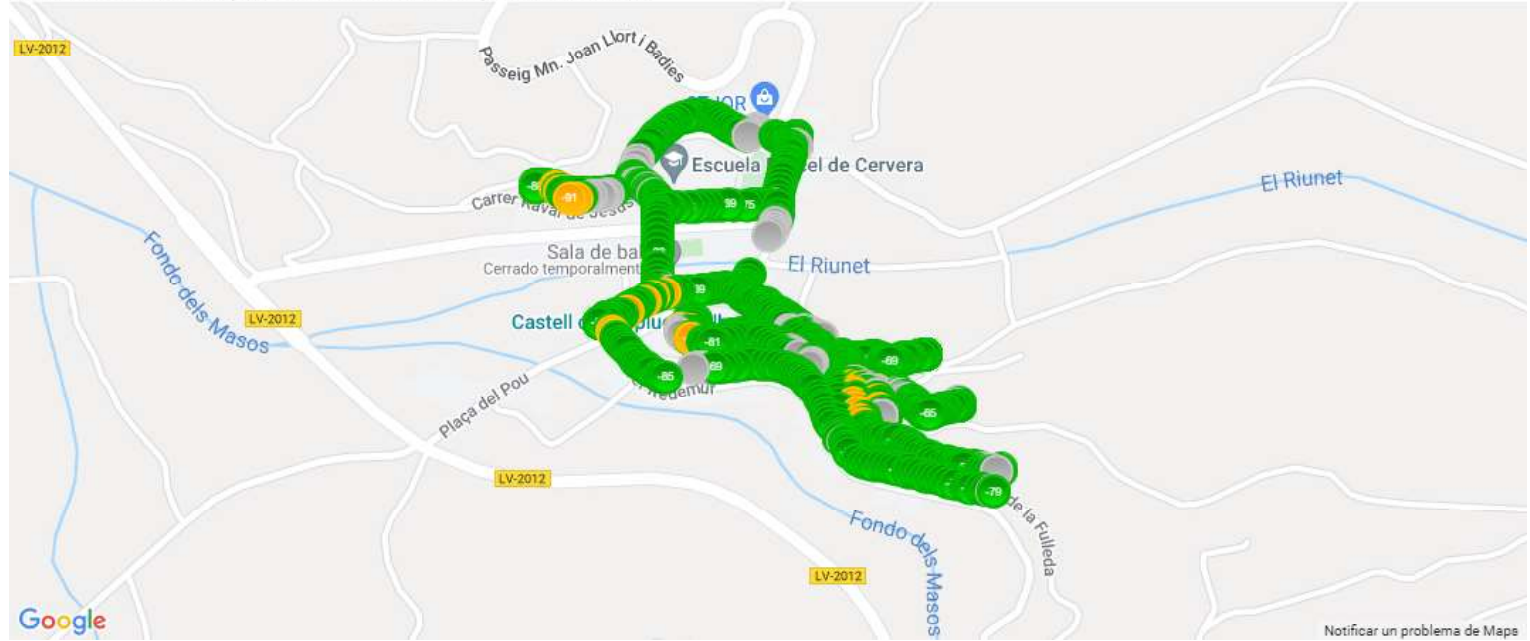

RSSI view

RSSI KPI statistics per mobile operator for operator 21407_Movistar

MOVISTAR SERVEI DE VEU, MAPA DE NIVELL DE SENYAL, L'ESPLUGA CALBA