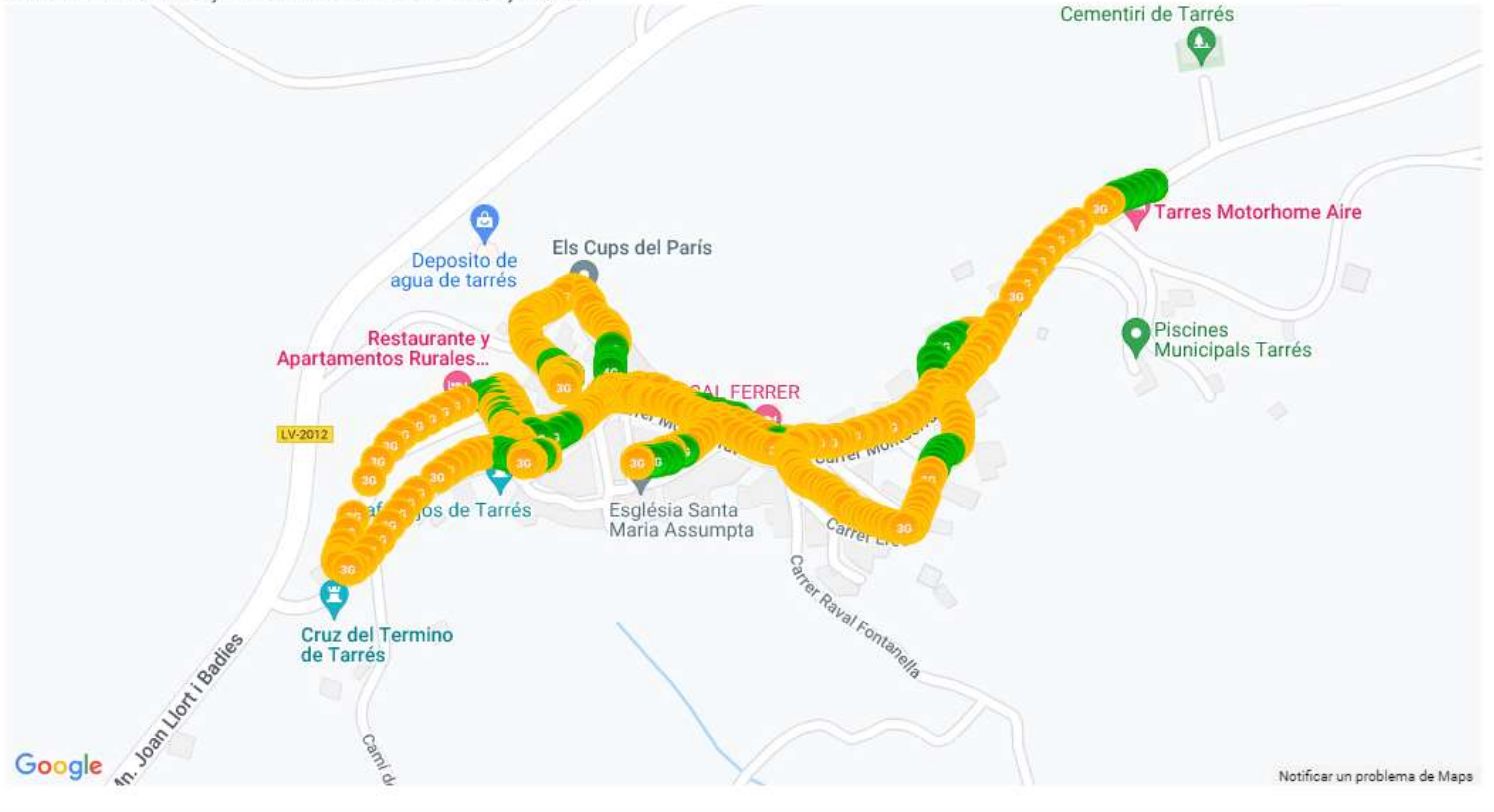

User perceived mobile network coverage during tests

mobile network coverage during tests for operators 21403_Orange

ORANGE SERVEI DE VEU, ACCÉS A XARXES DE L'OPERADOR, TARRÉS