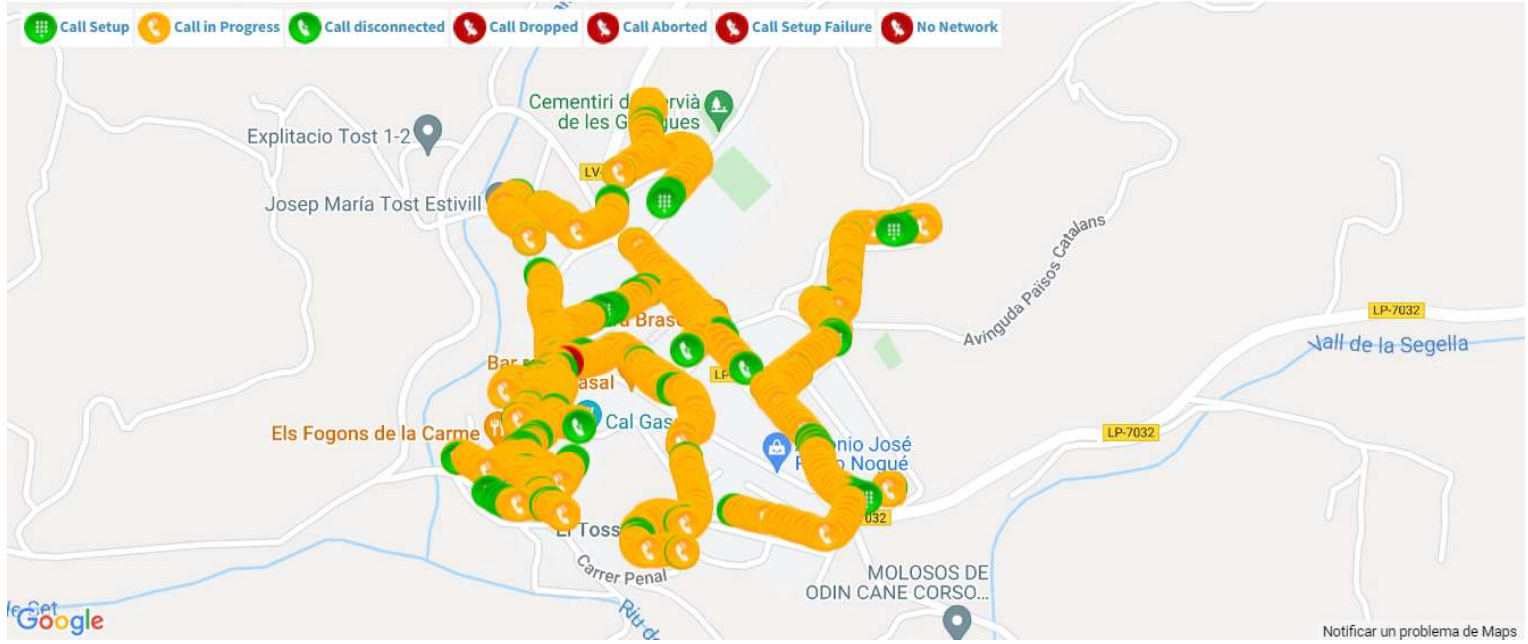

### VODAFONE SERVEI DE VEU, MAPA DE TRUCADES, CERVIÀ DE LES GARRIGUES

Call test KPI statistics per mobile operator for 21401\_vodafone ES

Operators	21401
Total Calls Success	37
Total Calls Attempted	38
Total Calls Failed	1
Dropped Calls	1
Aborted Calls	0
CallSetup Failed	0
No Network <a href="#">?</a>	0
Attempted Voice call on 2G <a href="#">?</a>	0
Attempted Voice call on 3G <a href="#">?</a>	13
Successful CSFB call to 3G <a href="#">?</a>	25