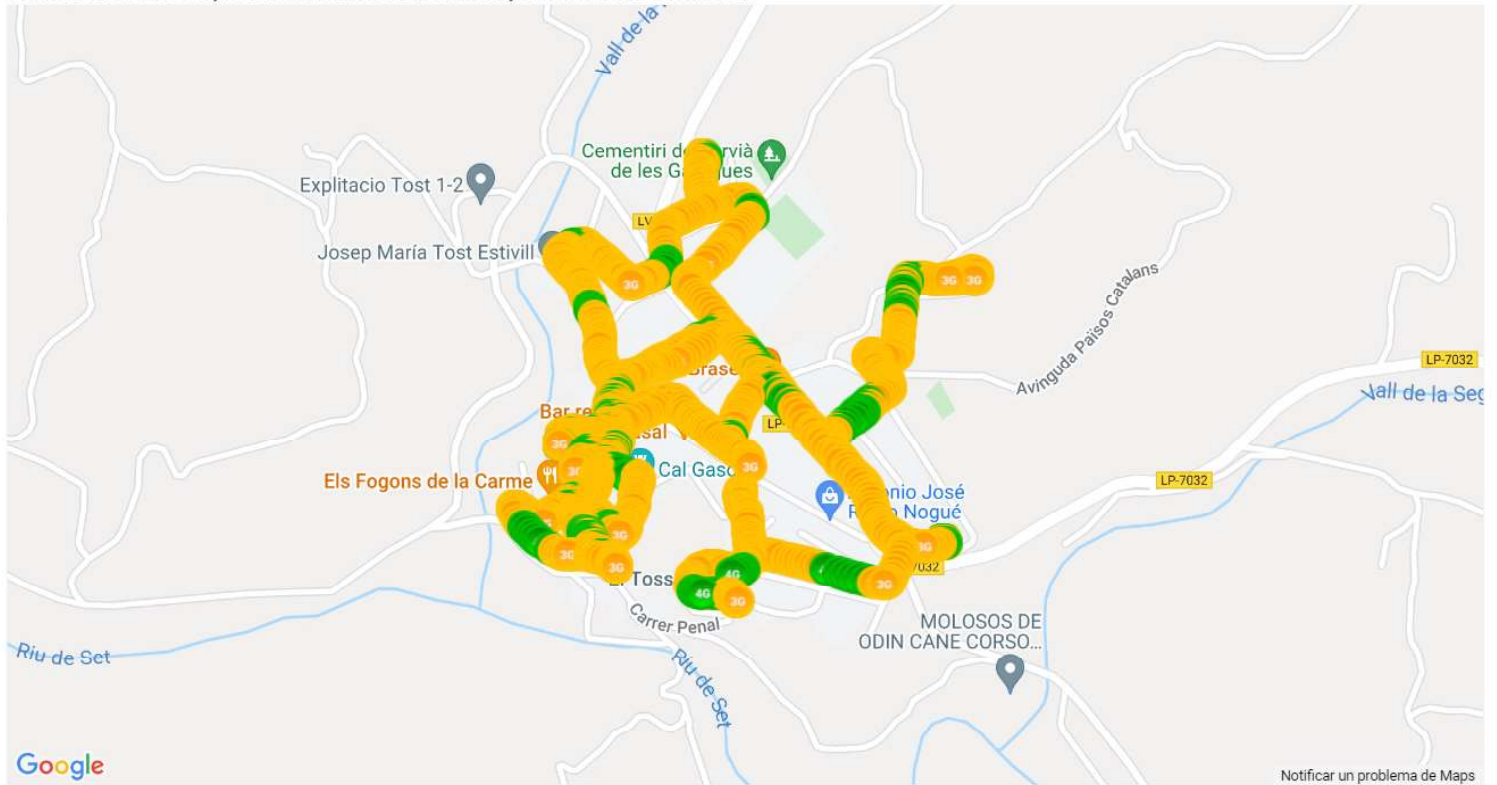

User perceived mobile network coverage during tests

mobile network coverage during tests for operators 21403_Orange

ORANGE SERVEI DE VEU, ACCÉS A XARXES DE L'OPERADOR, CERVIÀ DE LES GARRIGUES