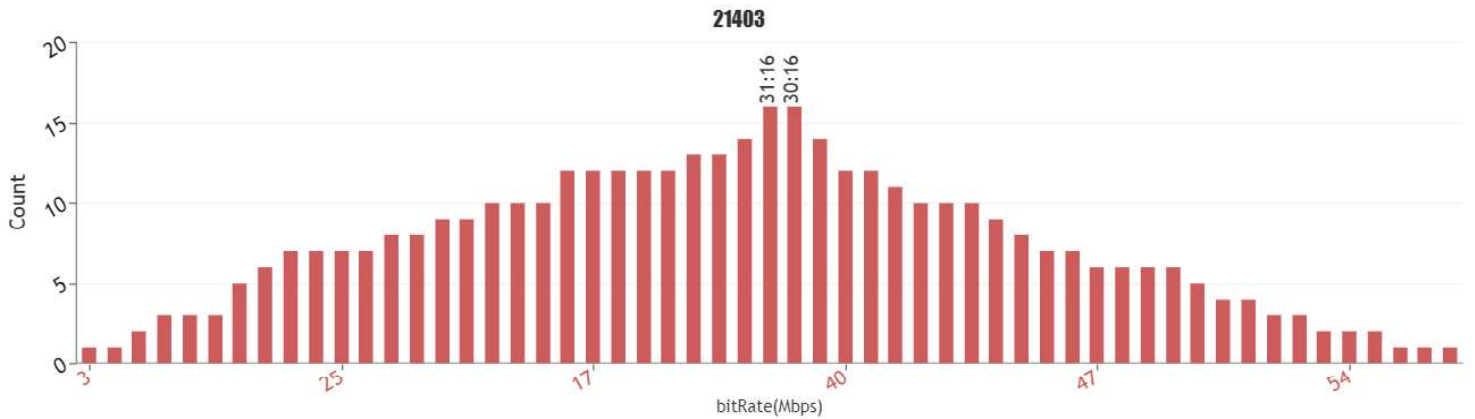

Download test distribution chart per mobile operators for 21403_Orange