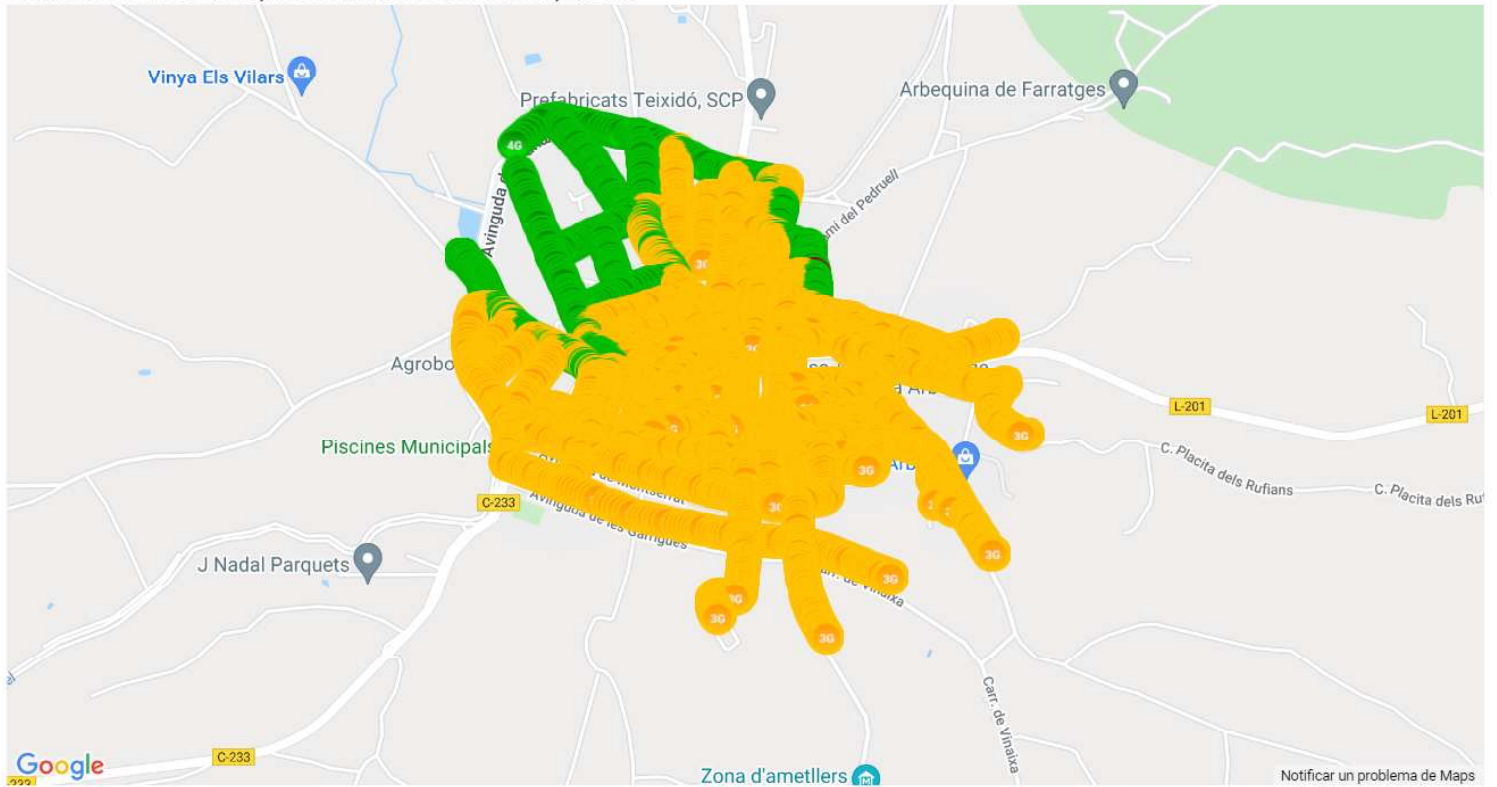

# User perceived mobile network coverage during tests

mobile network coverage during tests for operators 21401\_vodafone ES

VODAFONE SERVEI DE DADES, ACCÉS A XARXES DE L'OPERADOR, ARBECA

RAN technology statistics per mobile network operator for 21401\_vodafone ES