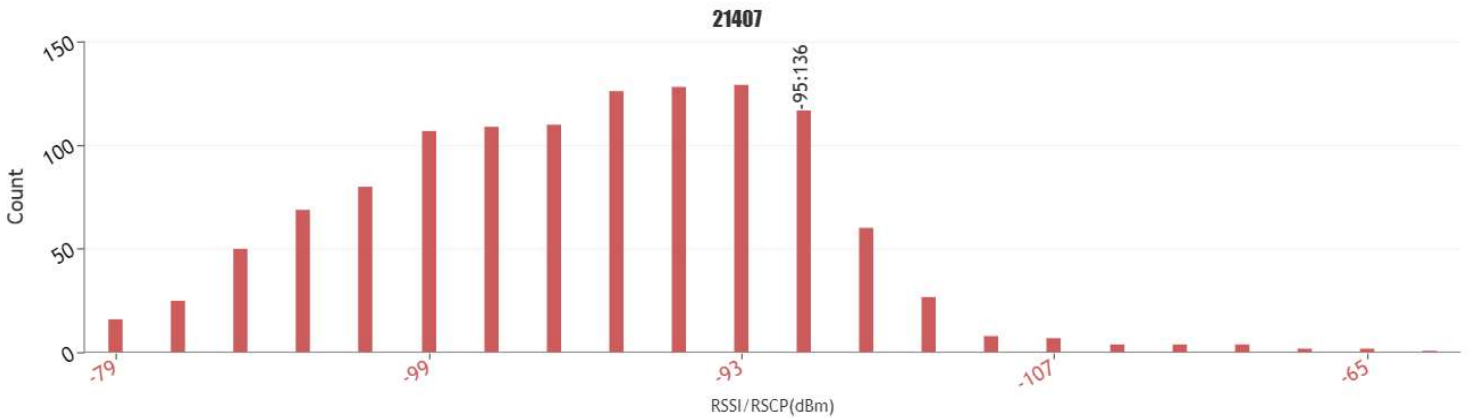

RSSI KPI statistics per mobile operator for 21407_Movistar

Operators	21407
>= -89dBm	34.9668 % (count : 421)
B/w -99dBm to -90dBm	50.5814 % (count : 609)
B/w -112dBm to -100dBm	14.4518 % (count : 174)
<= -113dBm	0 % (count : 0)
Total Geo samples	1204

RSSI distribution chart per mobile operator for 21407_Movistar