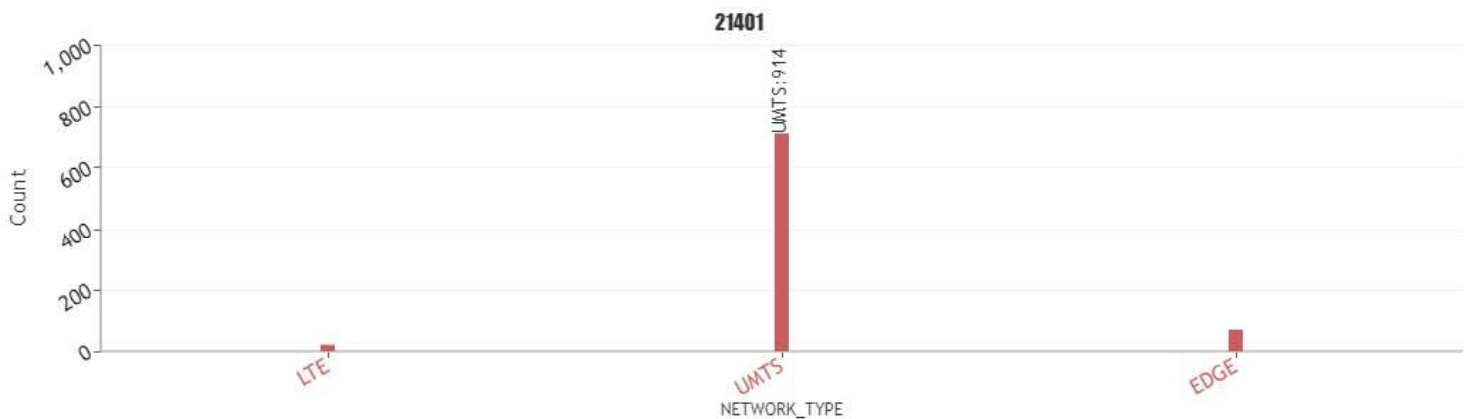

RAN technology distribution chart per mobile network operator for 21401_vodafone ES