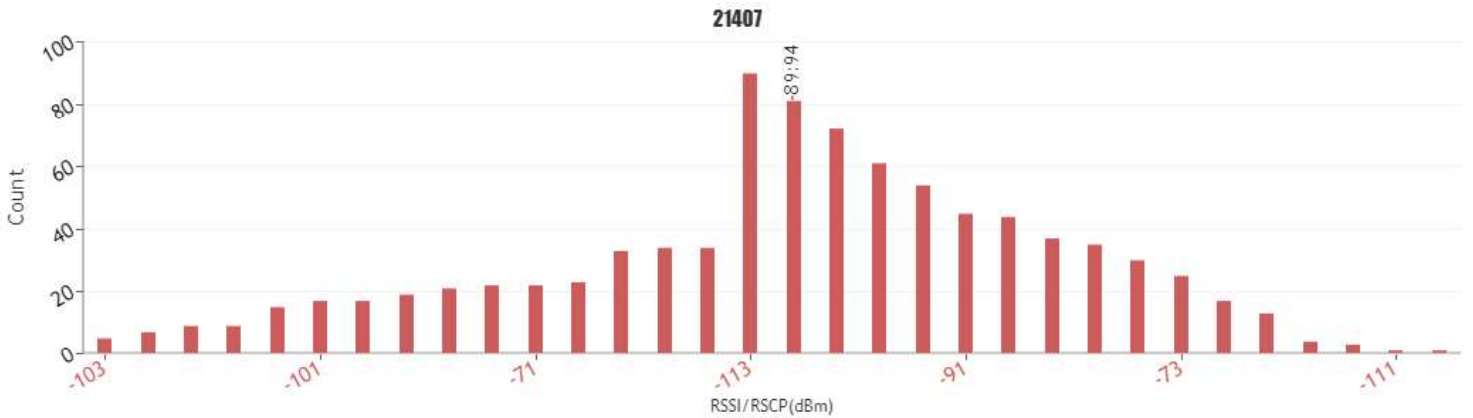

RSSI KPI statistics per mobile operator for 21407_Movistar

Operators	21407
>= -89dBm	69.8795 % (count : 638)
B/w -99dBm to -90dBm	16.8675 % (count : 154)
B/w -112dBm to -100dBm	3.3954 % (count : 31)
<= -113dBm	9.8576 % (count : 90)
Total Geo samples	913

RSSI distribution chart per mobile operator for 21407_Movistar