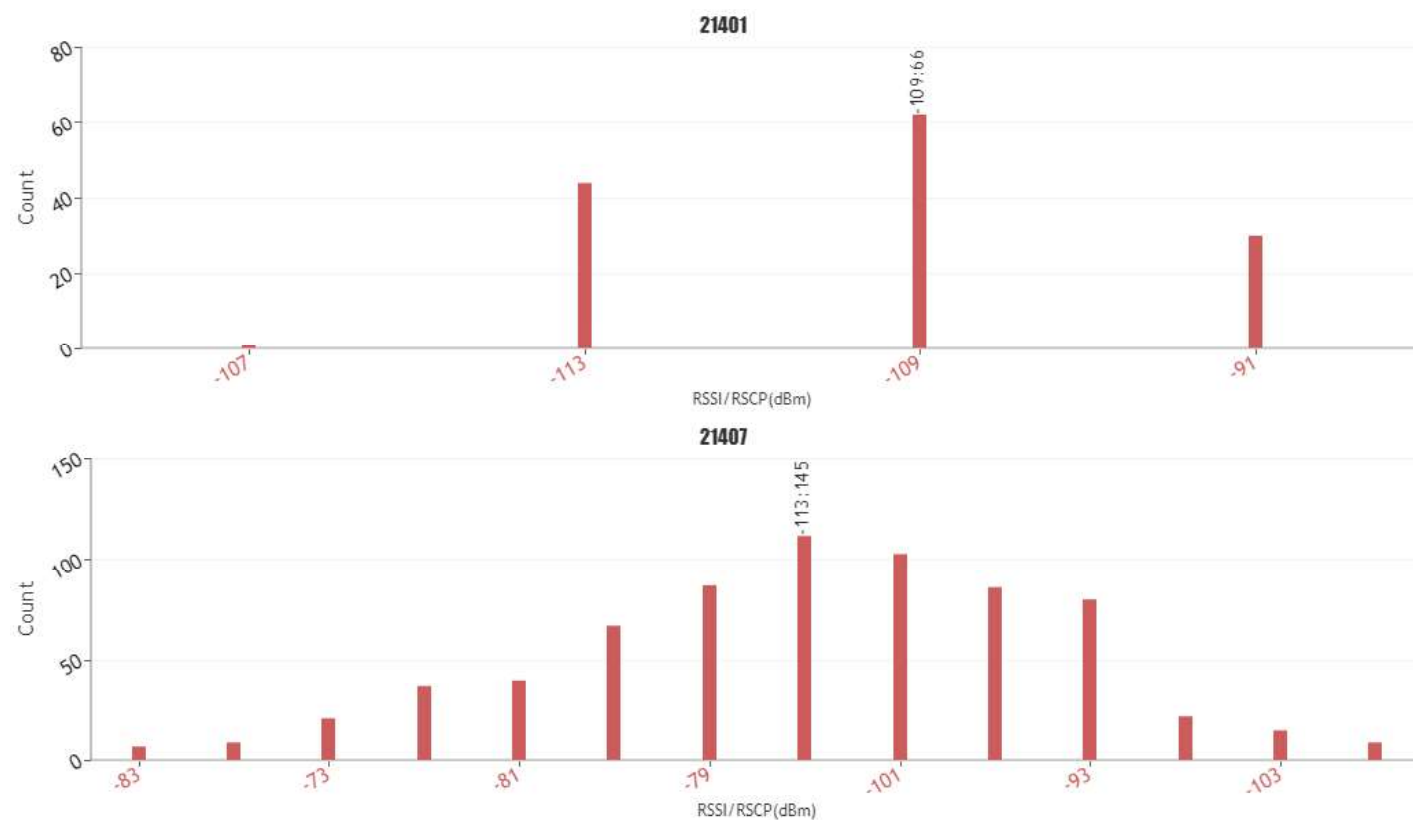

RSI distribution chart per mobile operator for 21401_vodafone ES