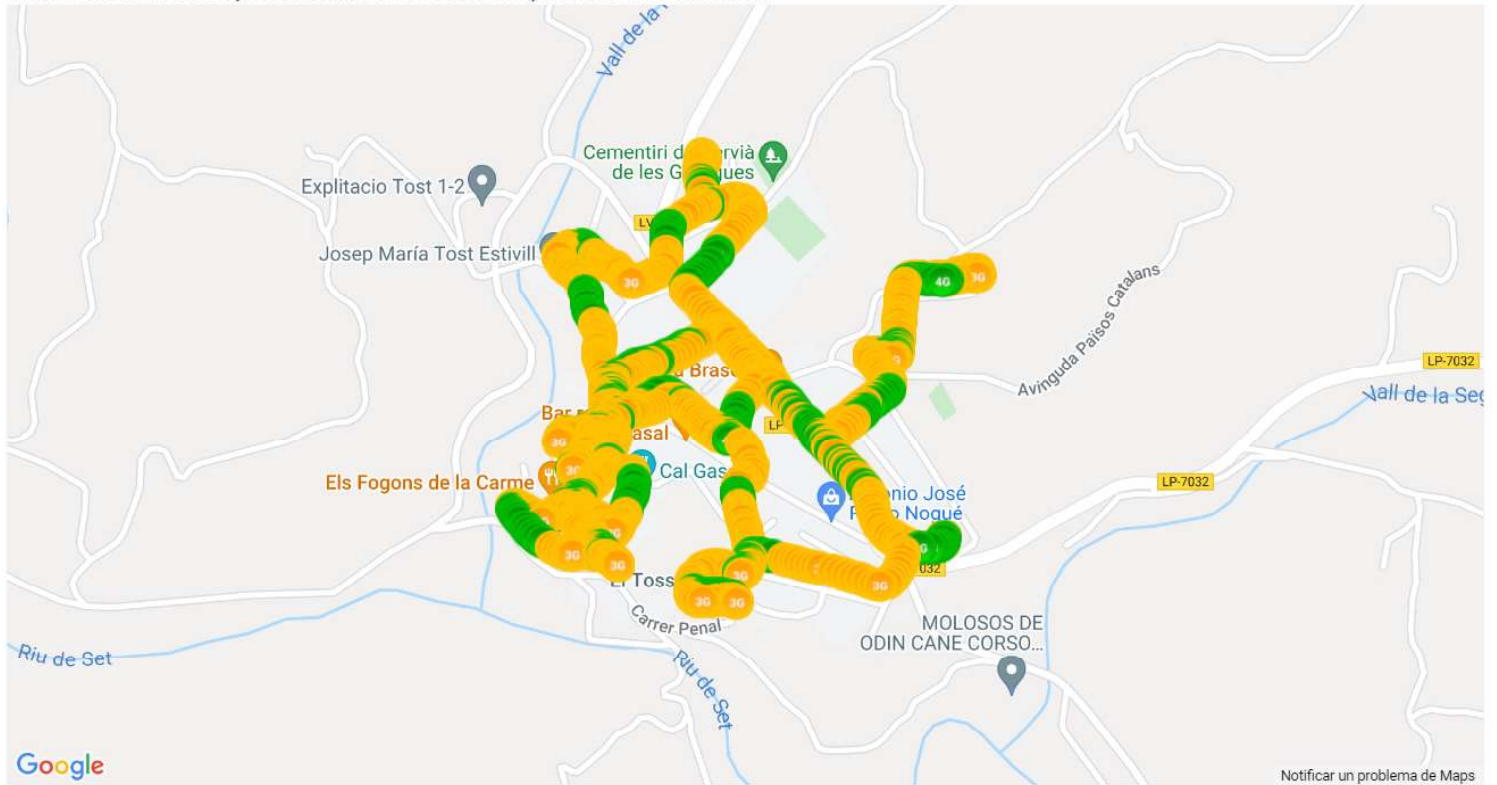

User perceived mobile network coverage during tests

mobile network coverage during tests for operators 21401_vodafone ES

VODAFONE SERVEI DE VEU, ACCÉS A XARXES DE L'OPERADOR, CERVIÀ DE LES GARRIGUES