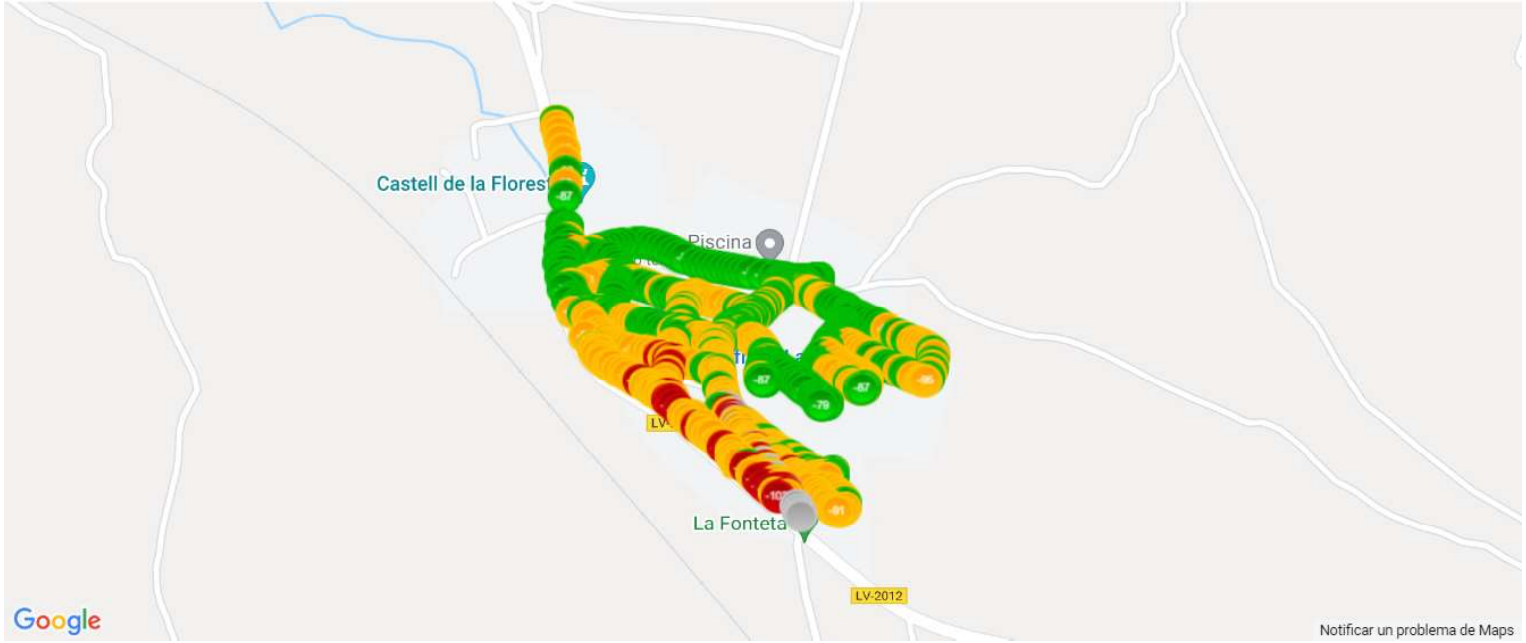

RSSI view

RSSI KPI statistics per mobile operator for operator 21403_Orange

ORANGE SERVEI DE DADES, MAPA DE NIVELL DE SENYAL 3G, LA FLORESTA