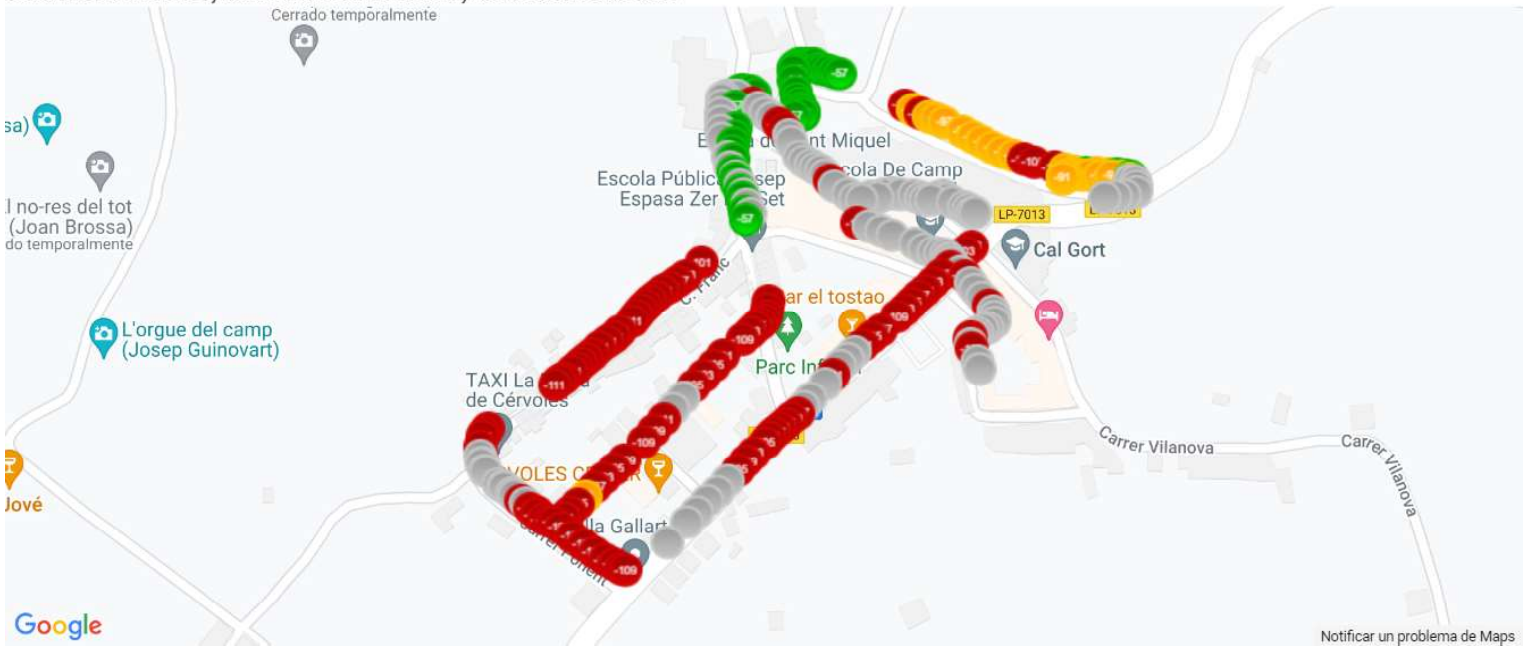

RSSI view

RSSI KPI statistics per mobile operator for operator 21403_Orange

ORANGE SERVEI DE VEU, MAPA DE NIVELL DE SENYAL, LA POBLA DE CÉRVOLES