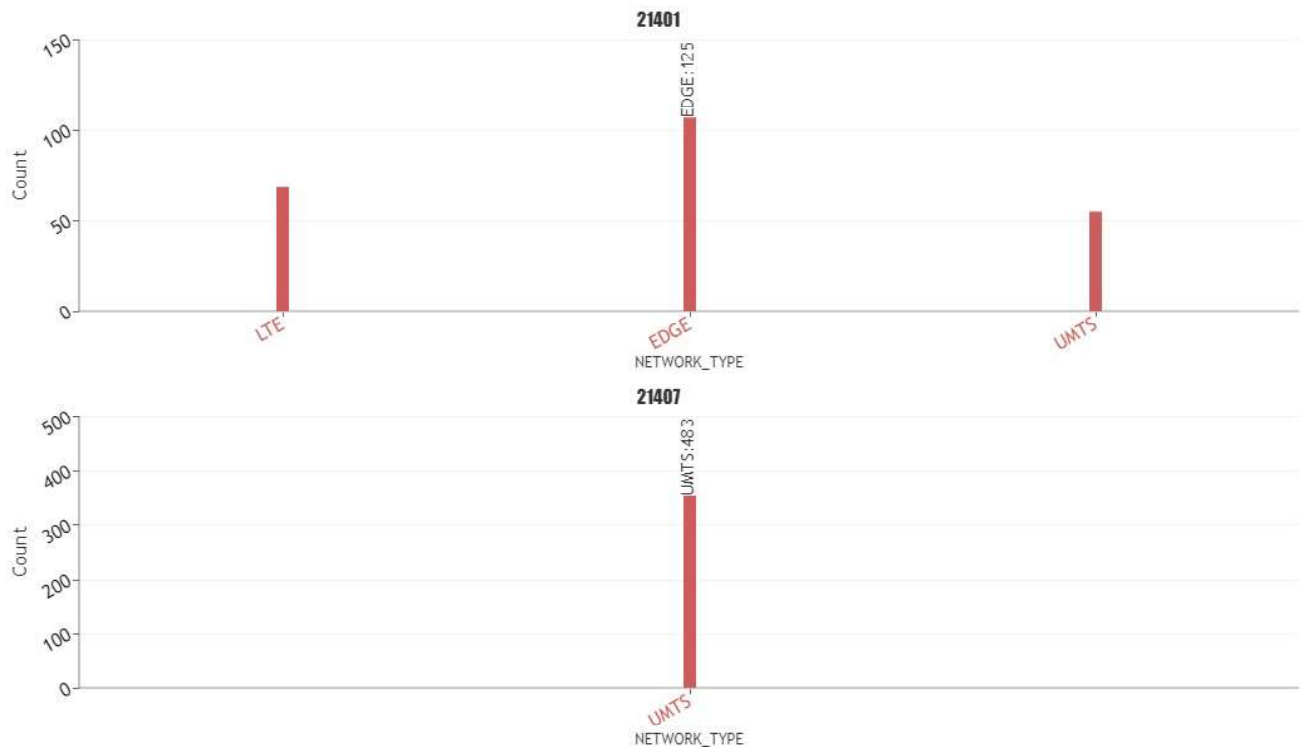

RAN technology distribution chart per mobile network operator for 21401_vodafone ES