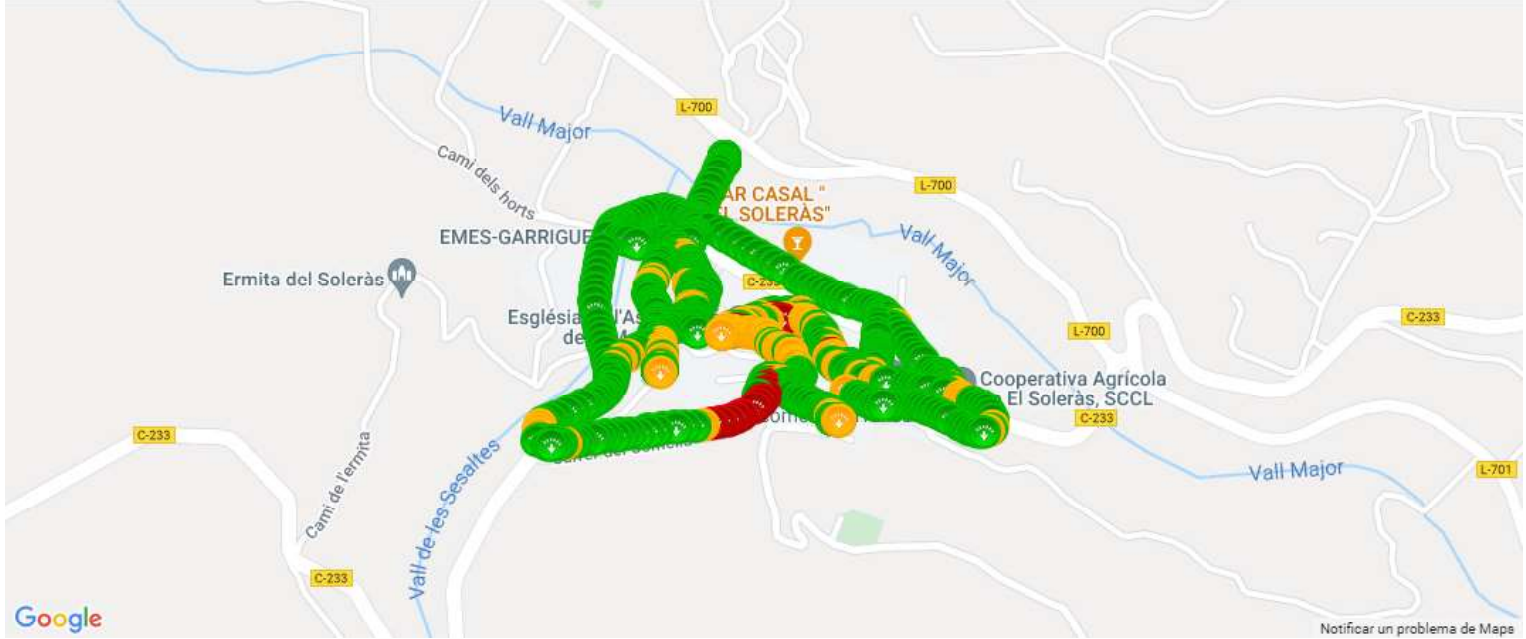

Download speed test report

Download speed test view for 21407_Movistar

MOVISTAR SERVEI DE DADES, MAPA DE VELOCITATS DE DESCÀRREGA, EL SOLERÀS