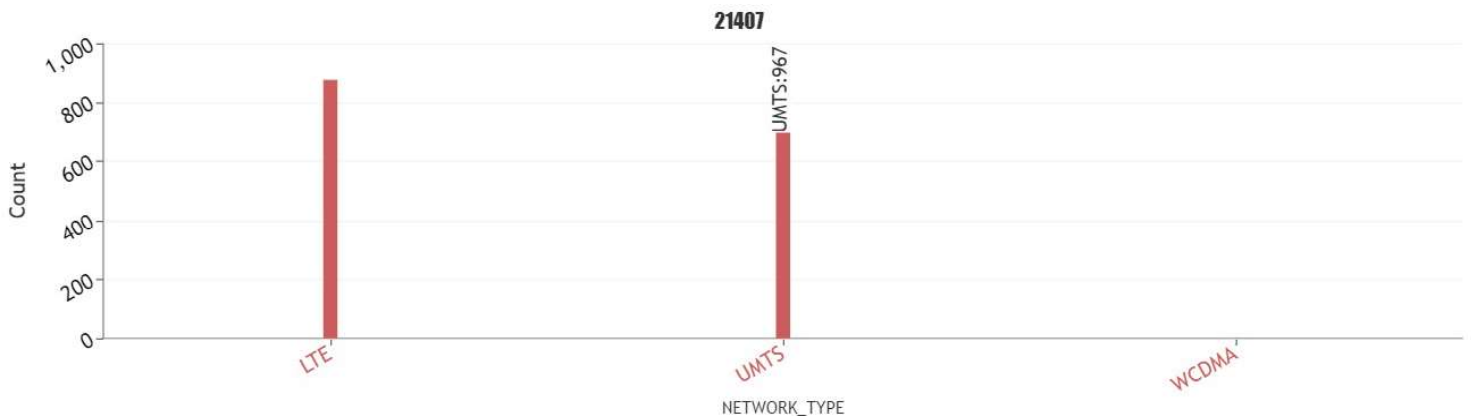

RAN technology distribution chart per mobile network operator for 21407_Movistar