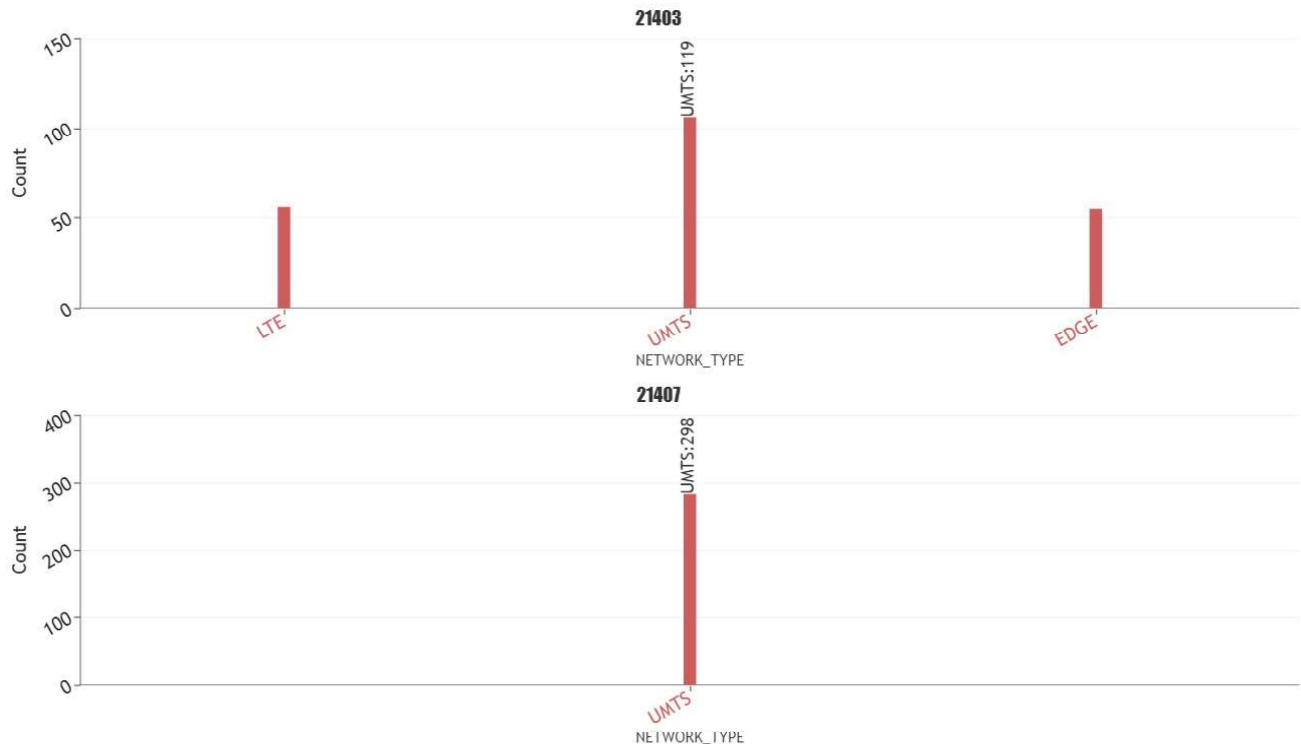

Network Type	21403	21407
5G	0.0000%	0.0000%
4G	24.3478%	0.0000%
3G	51.7391%	100.0000%
2G	23.9130%	0.0000%
CDMA	0.0000%	0.0000%
NONNETWORK	0.0000%	0.0000%
Total Geo samples	230	298

RAN technology distribution chart per mobile network operator for 21403_Orange