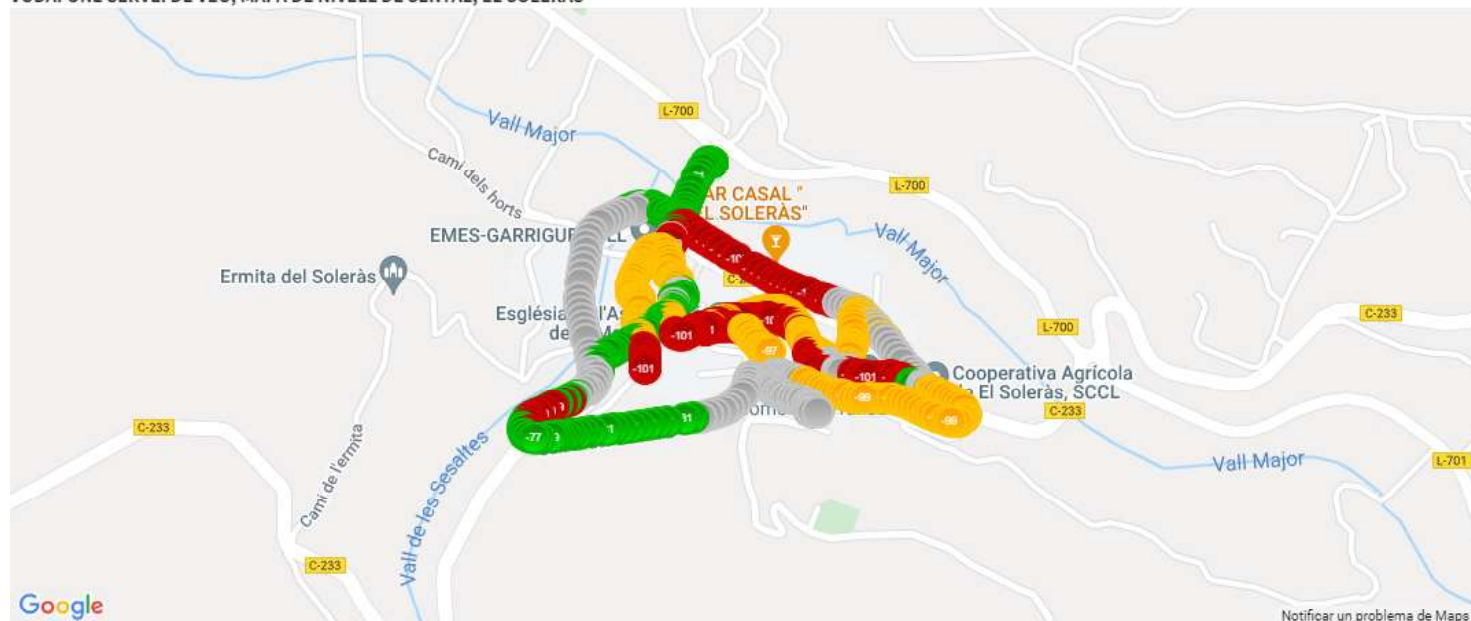

RSI KPI statistics per mobile operator for operator 21401_vodafone ES

VODAFONE SERVEI DE VEU, MAPA DE NIVELL DE SENYAL, EL SOLERÀS