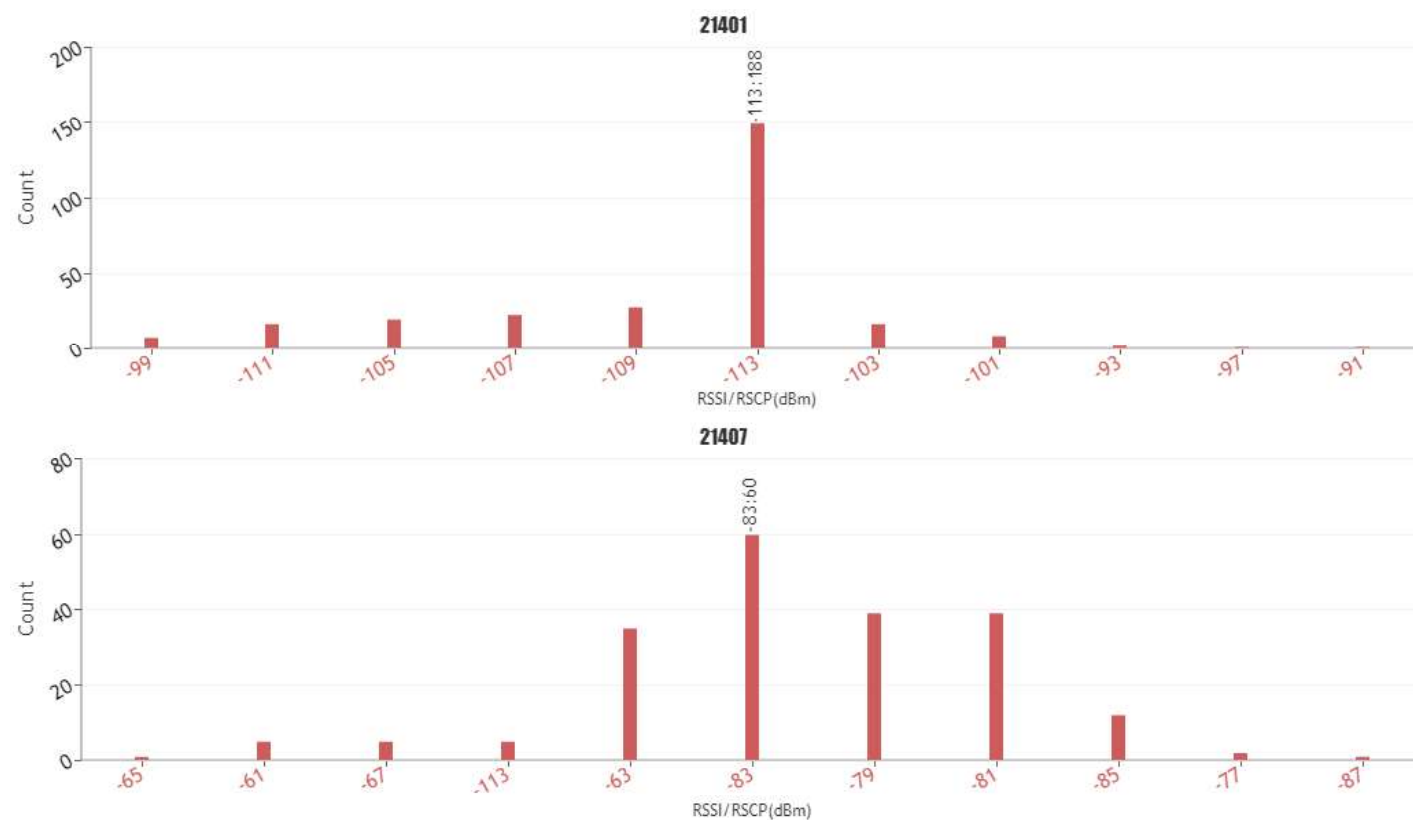

RS SI distribution chart per mobile operator for 21401_vodafone ES