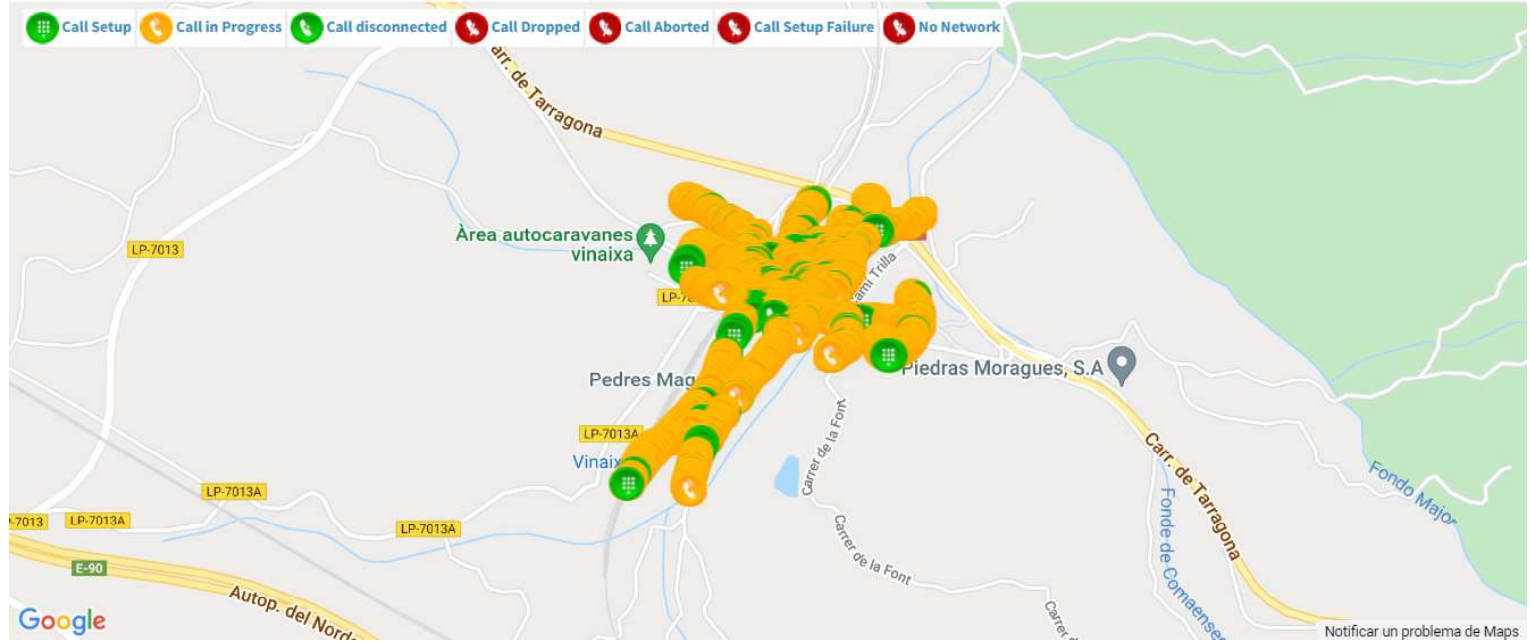

Voice call test report

Call test view of mobile operators for 21407_Movistar

MOVISTAR SERVEI DE VEU, MAPA DE TRUCADES, VINAIXA

Call test KPI statistics per mobile operator for 21407_Movistar

Operators	21407
Total Calls Success	55
Total Calls Attempted	56
Total Calls Failed	1
Dropped Calls	0
Aborted Calls	0
CallSetup Failed	1
No Network ?	0
Attempted Voice call on 2G ?	0
Attempted Voice call on 3G ?	35
Attempted Voice call on 4G (VoLTE) ?	1
Successful CSFB call to 3G ?	20