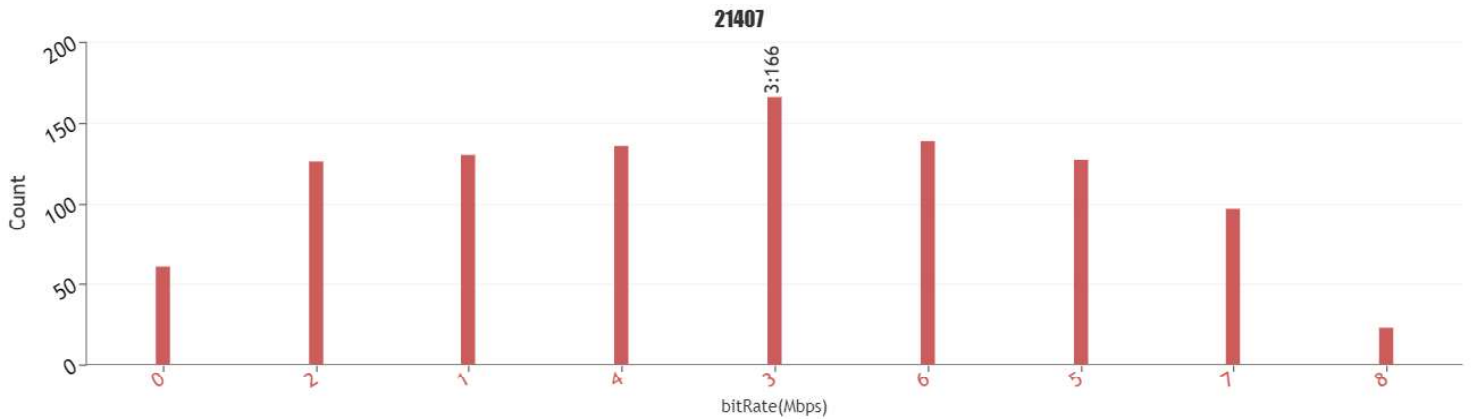

Download test distribution chart per mobile operators for 21407_Movistar