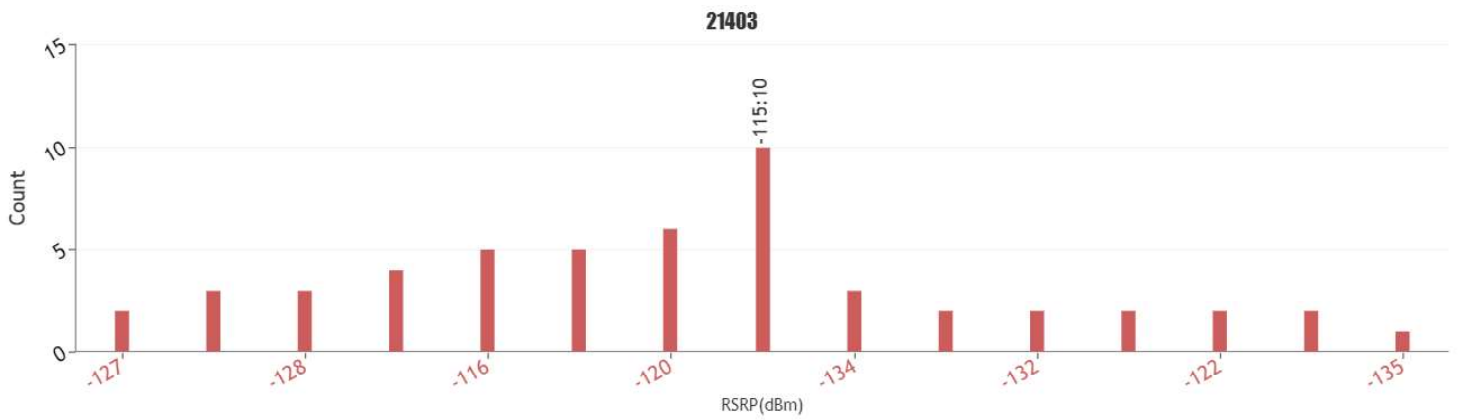

RSRP KPI statistics per mobile operator for 21403_Orange

Operators	21403
>= to -89dBm	0 % (count : 0)
B/w -99dBm to -90dBm	0 % (count : 0)
B/w -112dBm to -100dBm	0 % (count : 0)
<= -113dBm	100.0000 % (count : 52)
Total Geo samples	52

RSRP distribution chart per mobile operator for 21403_Orange