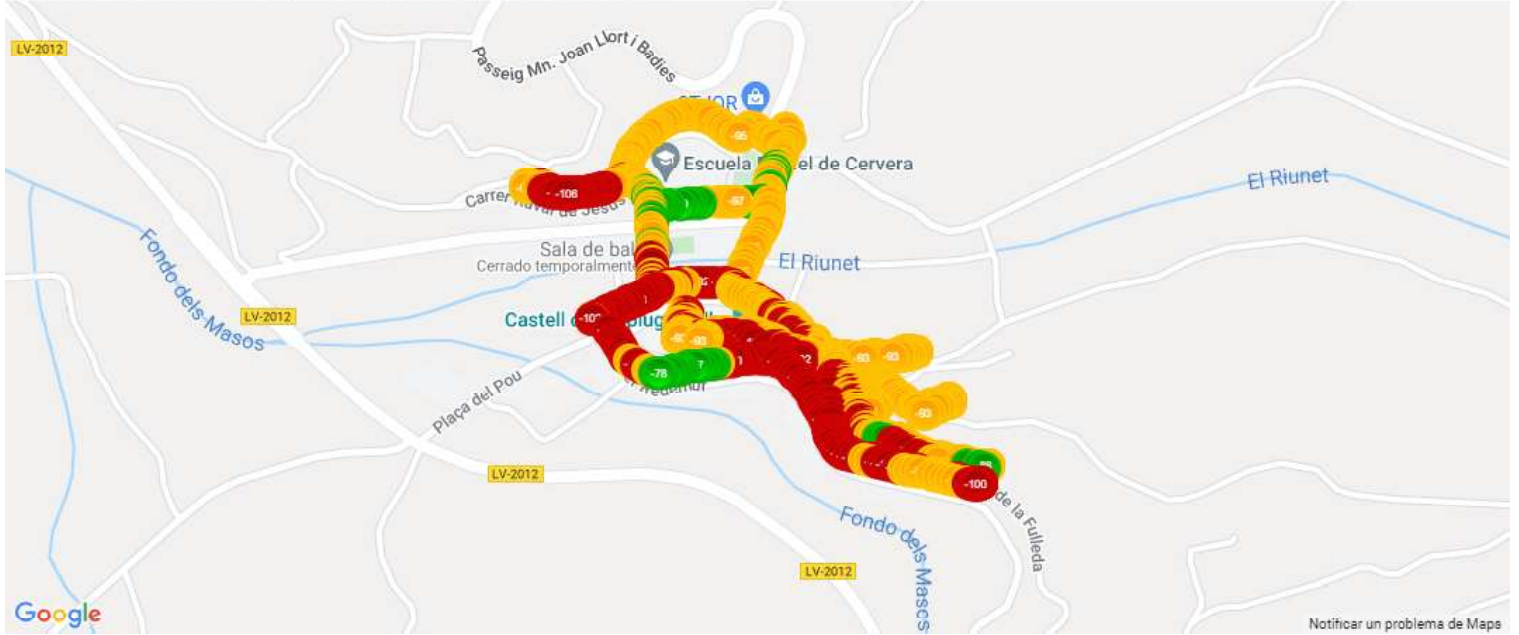

RSRP view

RSRP KPI statistics per mobile operator for operator 21407_Movistar

MOVISTAR SERVEI DE DADES, MAPA DE NIVELL DE SENYAL, L'ESPLUGA CALBA