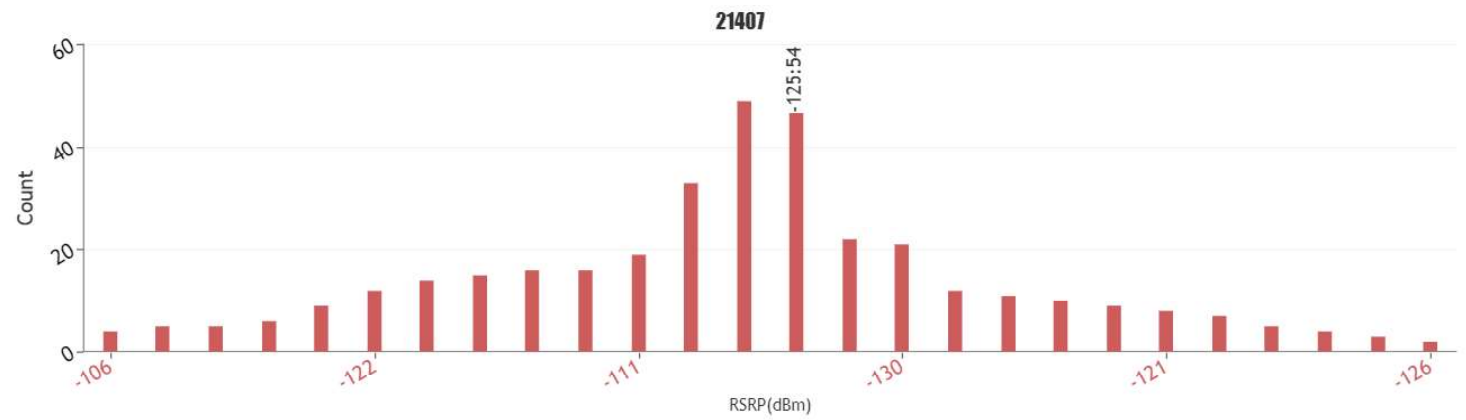

RSRP KPI statistics per mobile operator for 21407_Movistar

Operators	21407
>= to -89dBm	0 % (count : 0)
B/w -99dBm to -90dBm	0 % (count : 0)
B/w -112dBm to -100dBm	18.0593 % (count : 67)
<= -113dBm	81.9407 % (count : 304)
Total Geo samples	371

RSRP distribution chart per mobile operator for 21407_Movistar