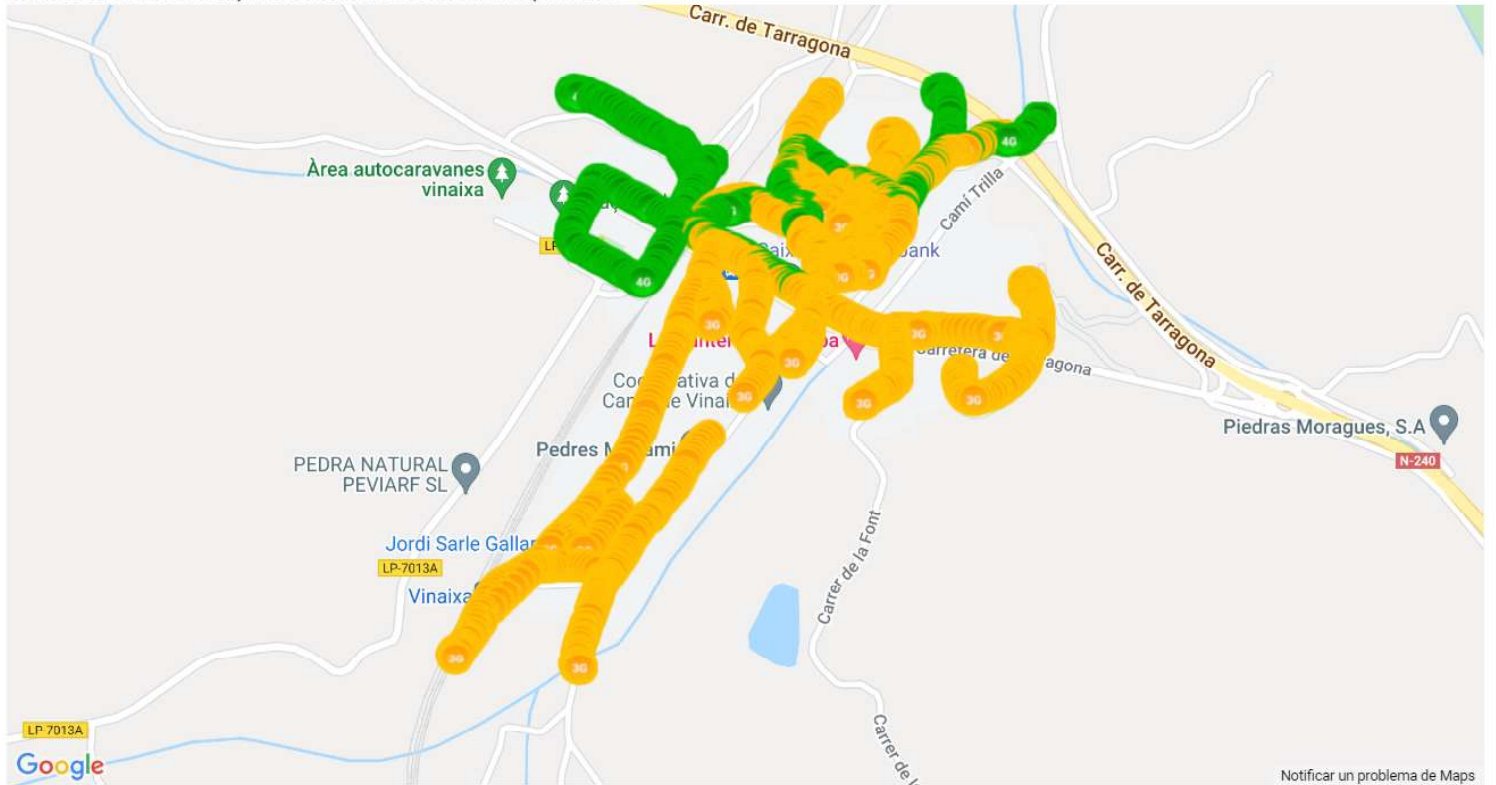

## User perceived mobile network coverage during tests

mobile network coverage during tests for operators 21403\_Orange

ORANGE SERVEI DE DADES, ACCÉS A XARRES DE L'OPERADOR, VINAIXA