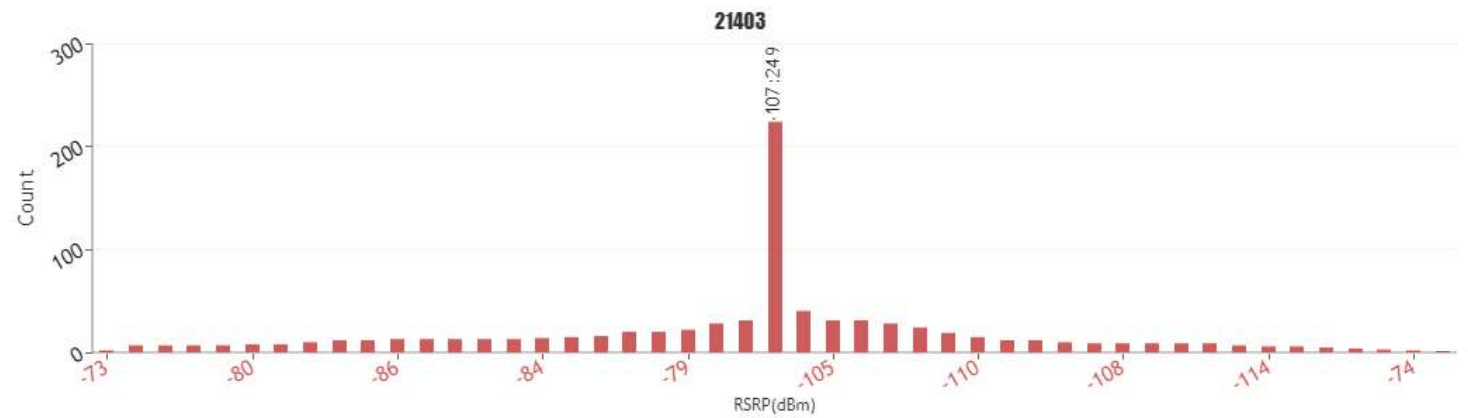

RSRP KPI statistics per mobile operator for 21403_Orange

Operators	21403
>= to -89dBm	24.0353 % (count : 218)
B/w -99dBm to -90dBm	16.8688 % (count : 153)
B/w -112dBm to -100dBm	52.7012 % (count : 478)
<= -113dBm	6.3947 % (count : 58)
Total Geo samples	907

RSRP distribution chart per mobile operator for 21403_Orange