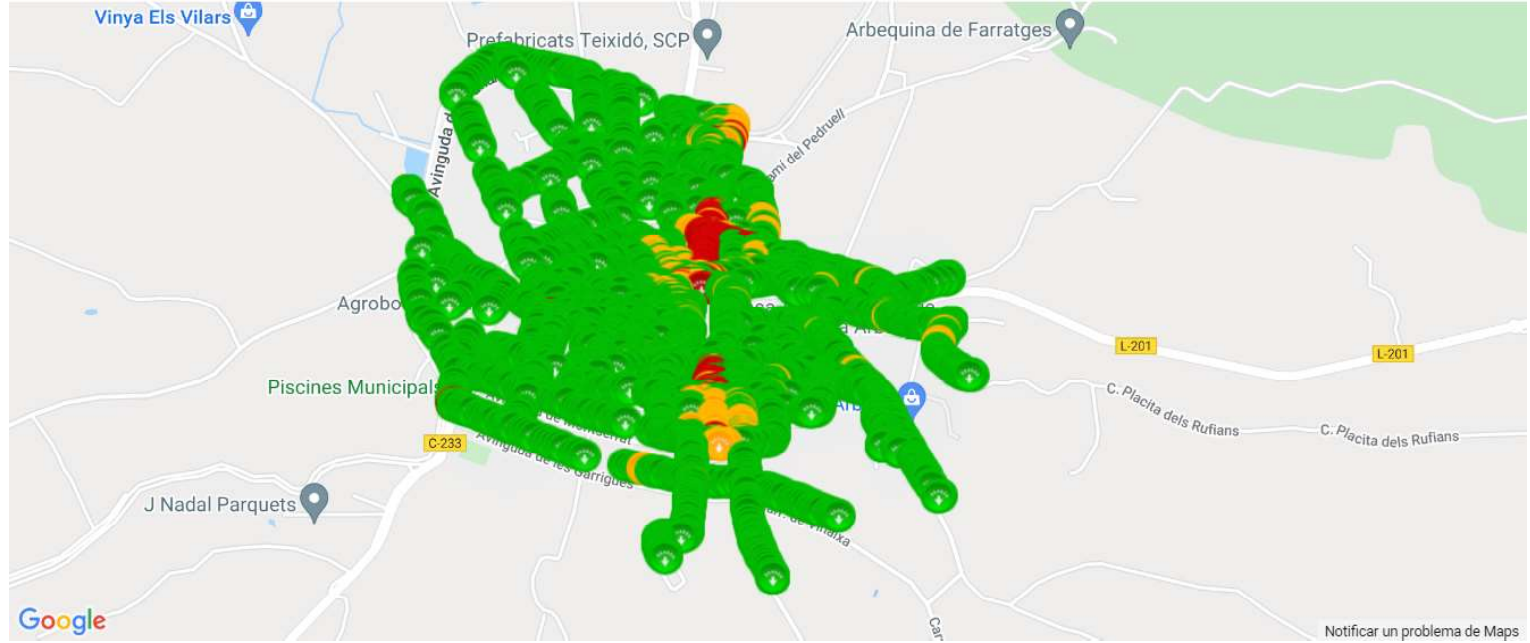

Download speed test report

Download speed test view for 21407_Movistar

MOVISTAR SERVEI DE DADES, MAPA DE VELOCITATS DE DESCÀRREGA, ARBECA