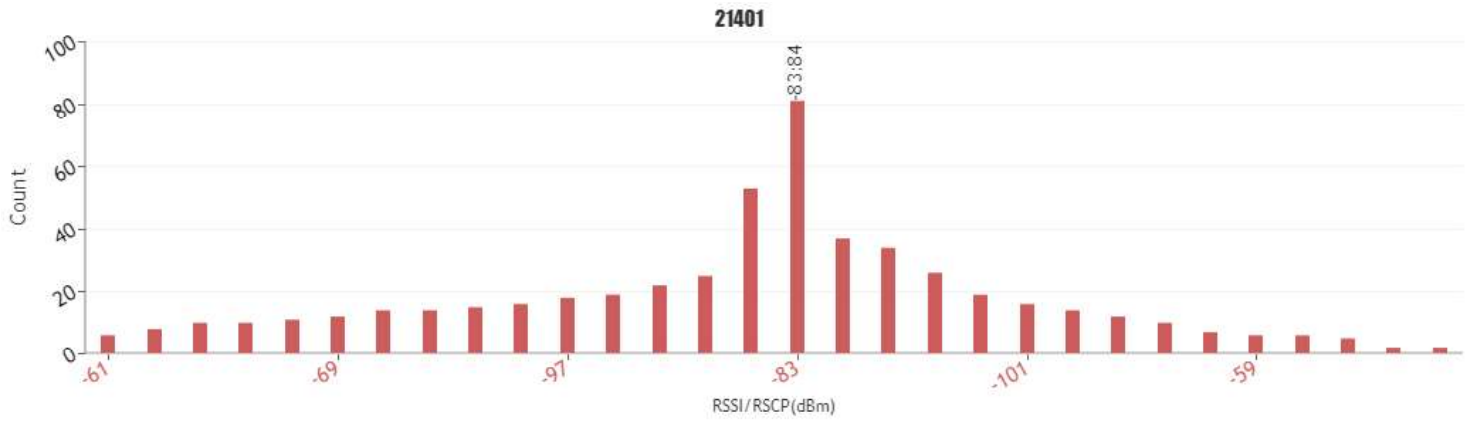

RSSI KPI statistics per mobile operator for 21401_vodafone ES

Operators	21401
>= -89dBm	68.6679 % (count : 366)
B/w -99dBm to -90dBm	13.8837 % (count : 74)
B/w -112dBm to -100dBm	7.5047 % (count : 40)
<= -113dBm	9.9437 % (count : 53)
Total Geo samples	533

RSSI distribution chart per mobile operator for 21401_vodafone ES