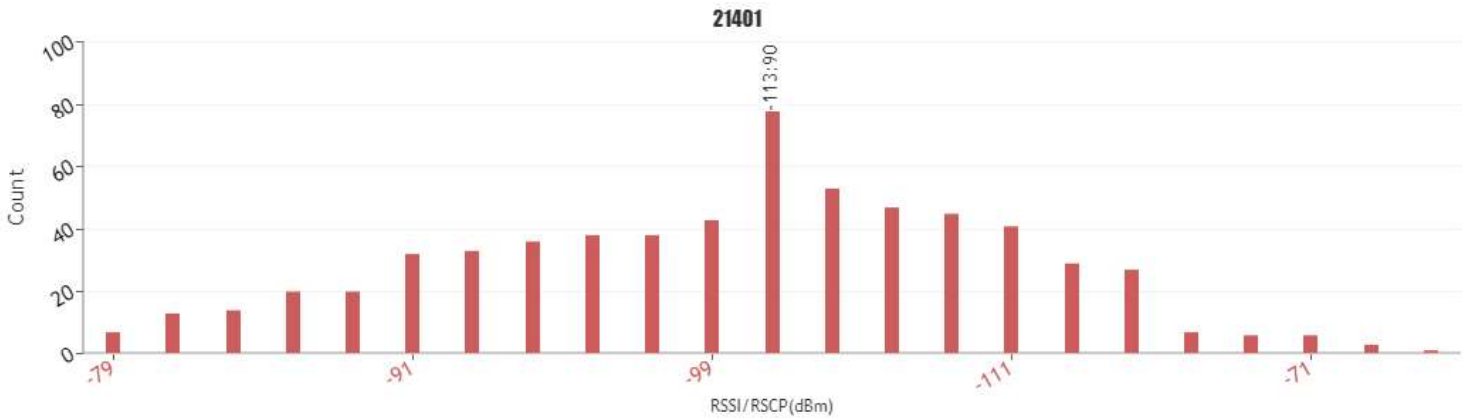

RSSI KPI statistics per mobile operator for 21401_vodafone ES

Operators	21401
>= -89dBm	19.1063 % (count: 124)
B/w -99dBm to -90dBm	26.6564 % (count: 173)
B/w -112dBm to -100dBm	40.3698 % (count: 262)
<= -113dBm	13.8675 % (count: 90)
Total Geo samples	649

RSSI distribution chart per mobile operator for 21401_vodafone ES