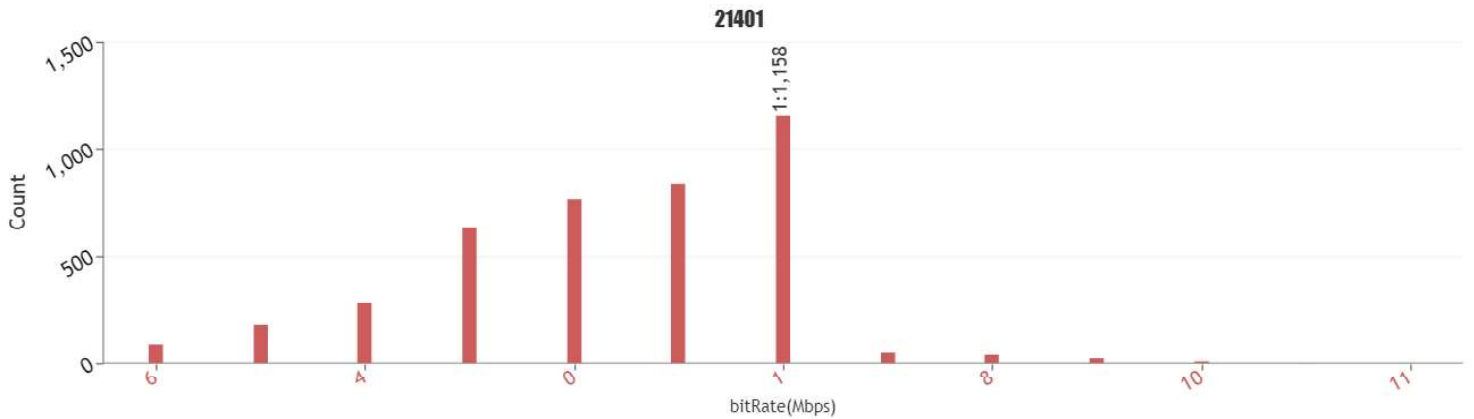

Download test distribution chart per mobile operators for 21401_vodafone ES