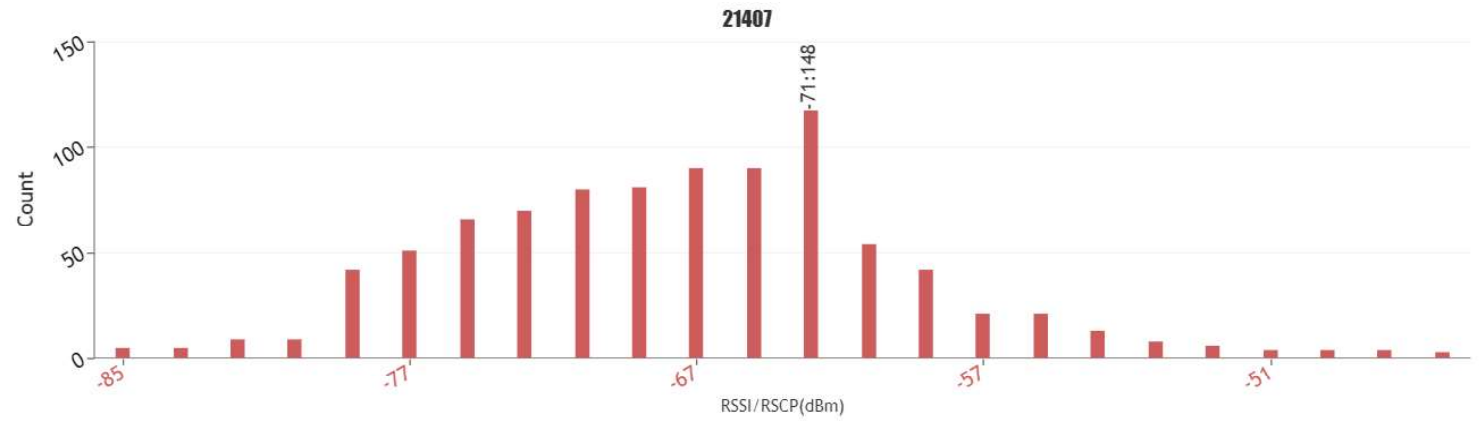

RSSI KPI statistics per mobile operator for 21407_Movistar

Operators	21407
>= -89dBm	93.7365 % (count : 868)
B/w -99dBm to -90dBm	1.7279 % (count : 16)
B/w -112dBm to -100dBm	0 % (count : 0)
< -113dBm	4.5356 % (count : 42)
Total Geo samples	926

RSSI distribution chart per mobile operator for 21407_Movistar