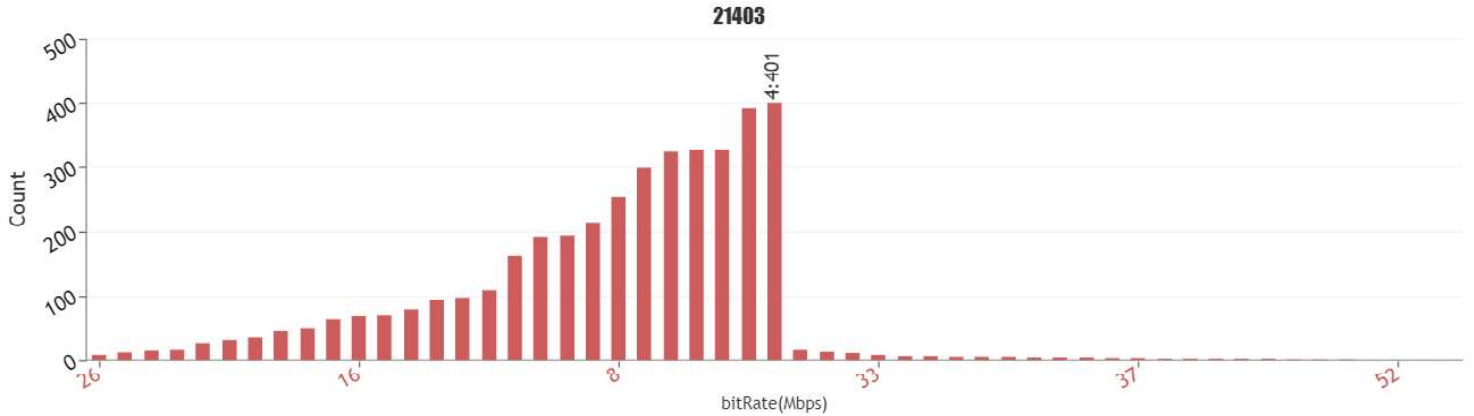

Download test distribution chart per mobile operators for 21403_Orange