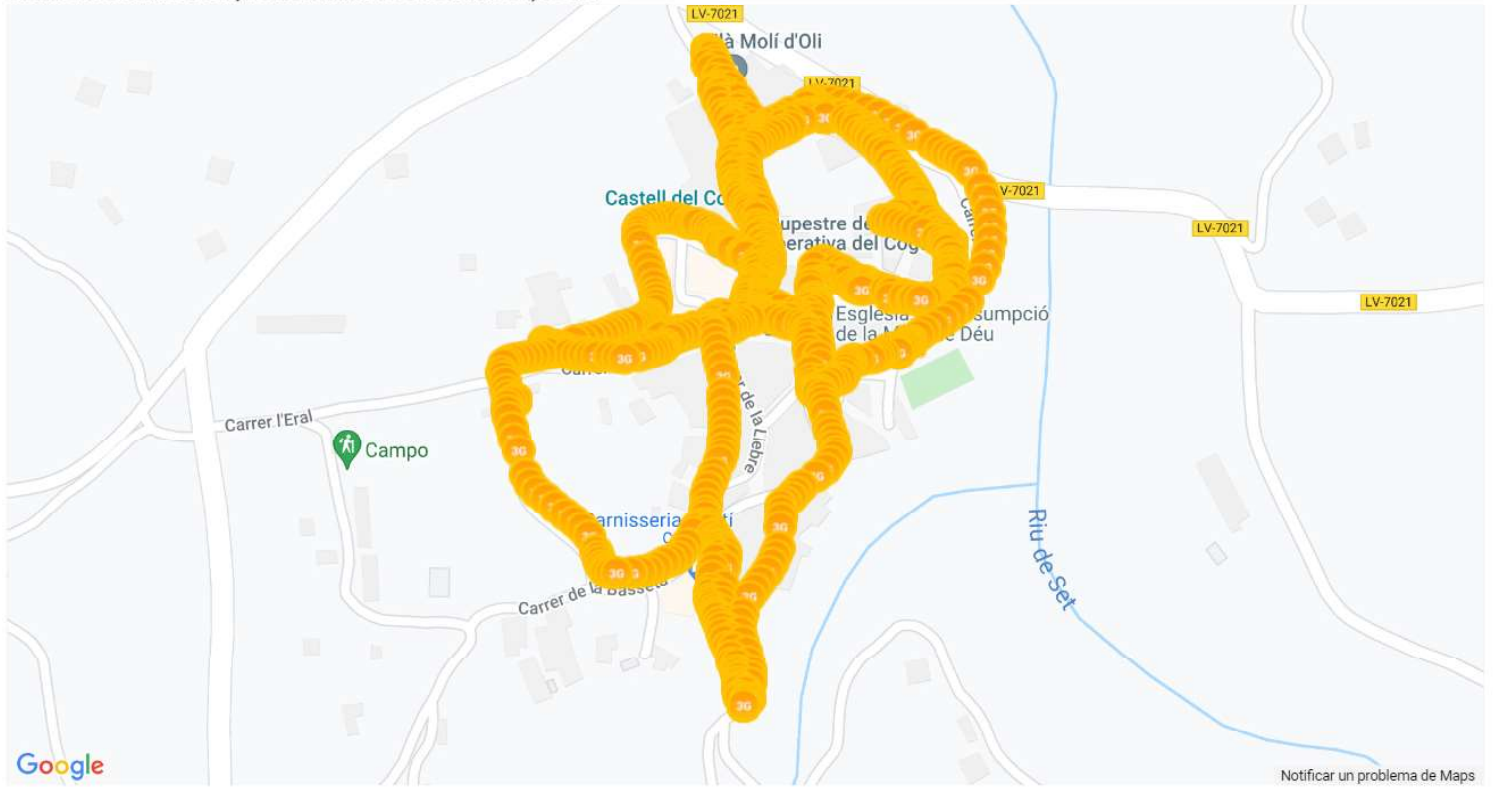

User perceived mobile network coverage during tests

mobile network coverage during tests for operators 21401_vodafone ES

VODAFONE SERVEI DE VEU, ACCÉS A XARXES DE L'OPERADOR, COGUL