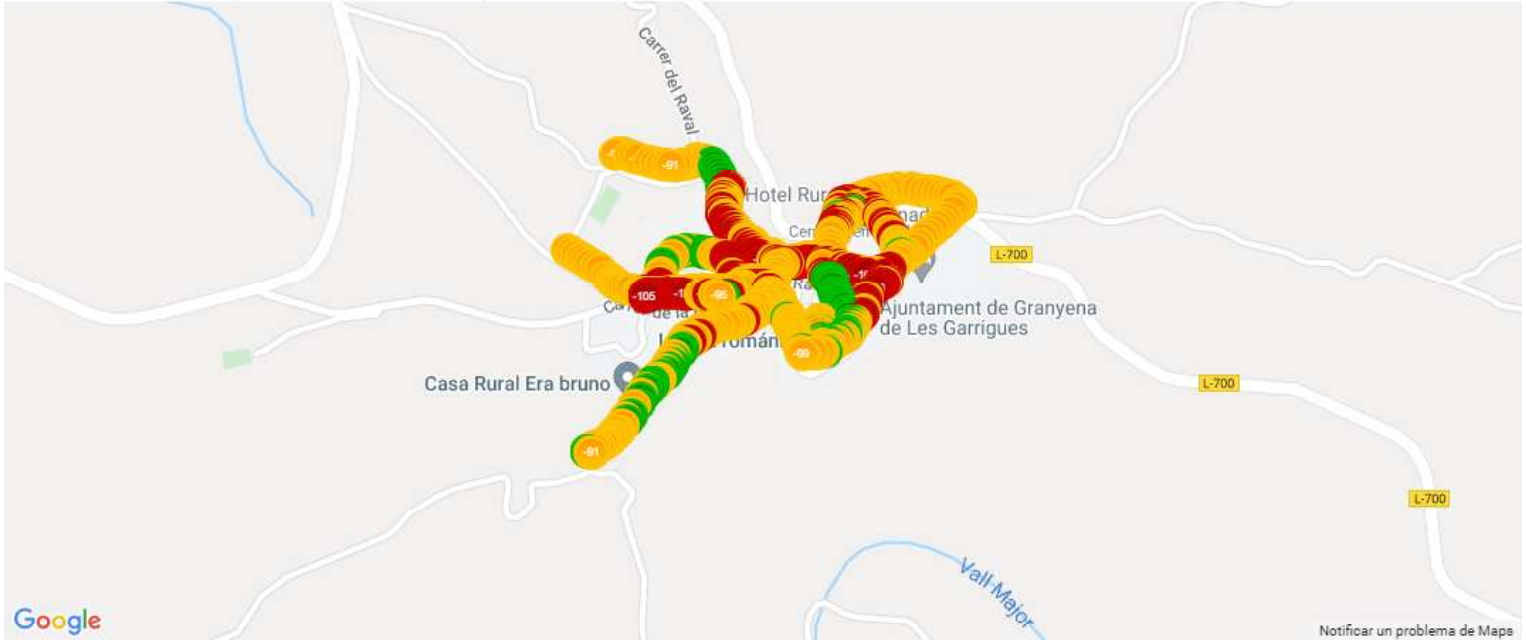

RSSI view

RSSI KPI statistics per mobile operator for operator 21401_vodafone ES

VODAFONE SERVEI DE VEU, MAPA DE NIVELL DE SENYAL, GRANYENA DE LES GARRIGUES