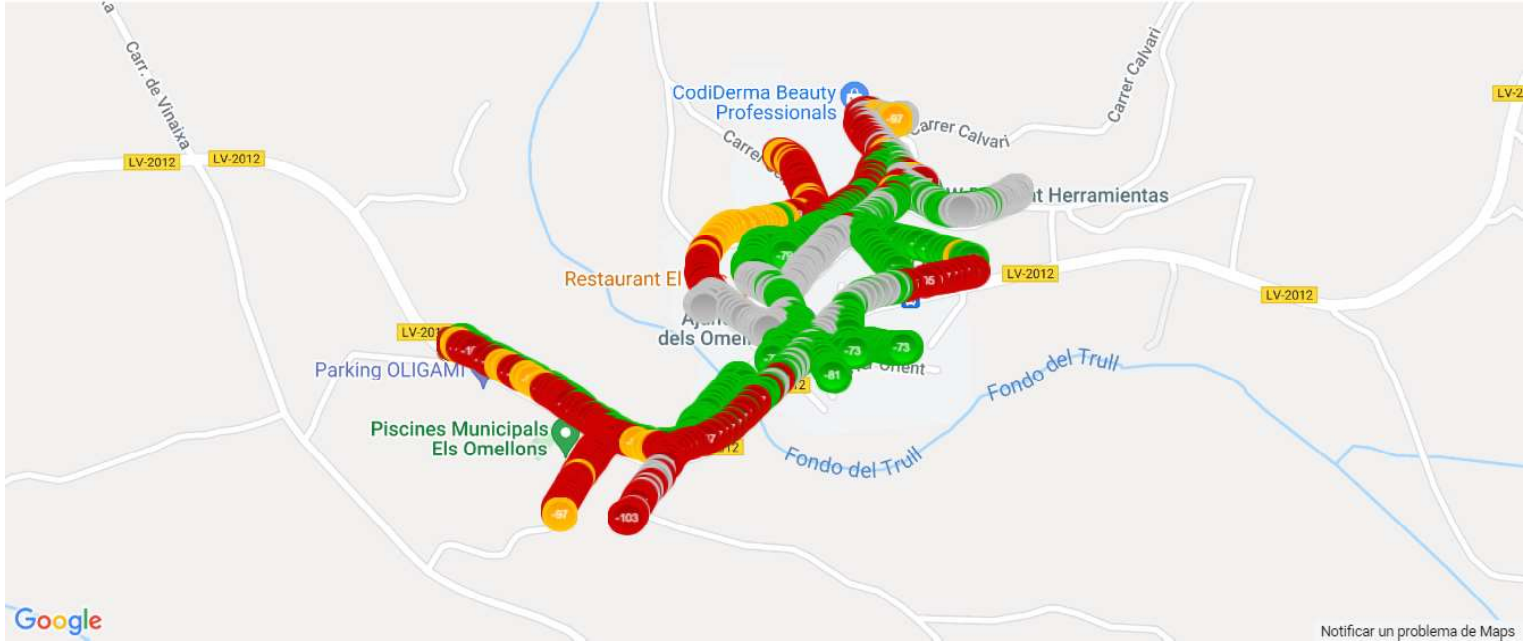

RSSI view

RSSI KPI statistics per mobile operator for operator 21403_Orange

ORANGE SERVEI DE VEU, MAPA DE NIVELL DE SENYAL, ELS OMELLONS