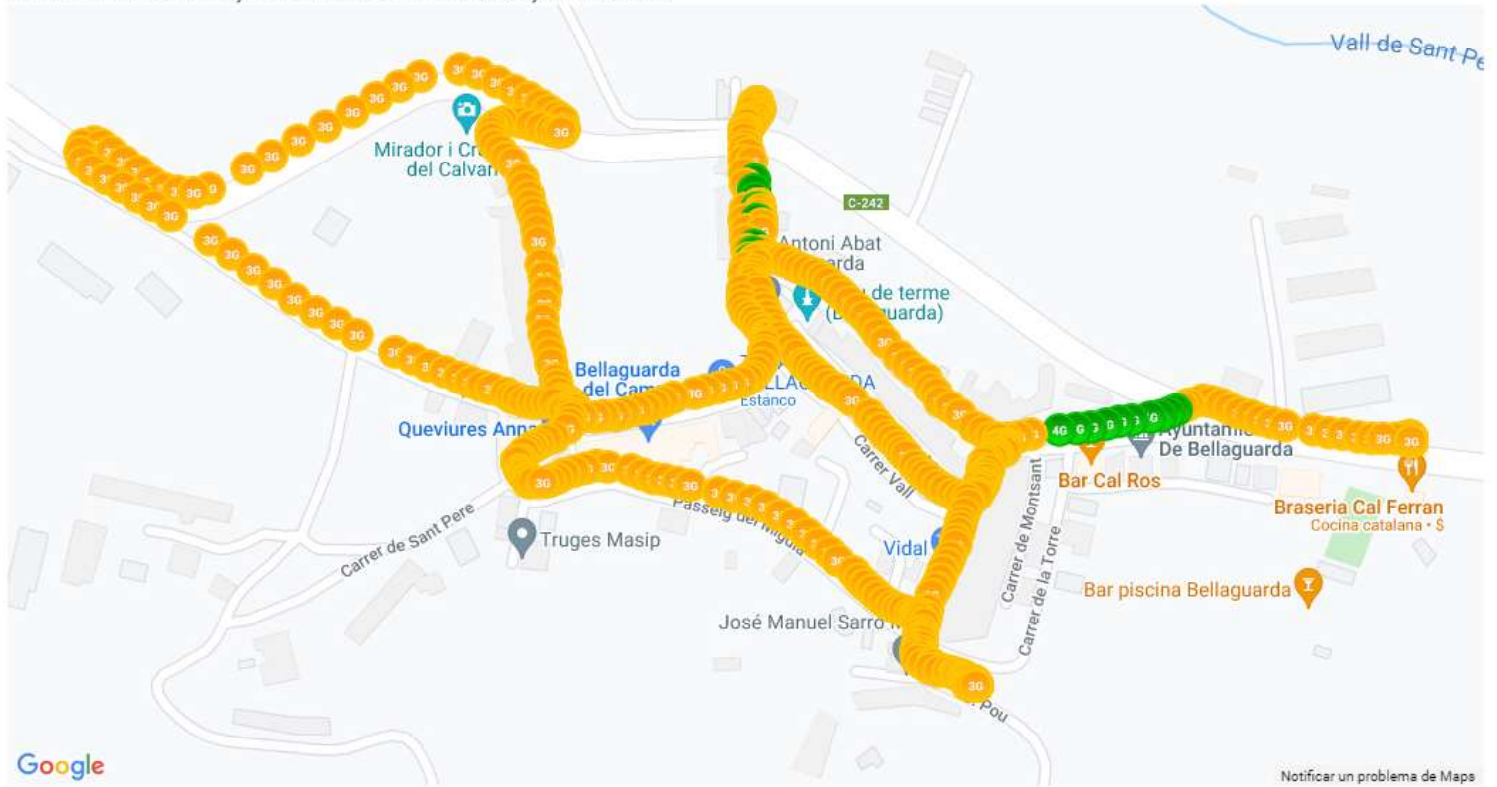

User perceived mobile network coverage during tests

mobile network coverage during tests for operators 21401_vodafone ES

VODAFONE SERVEI DE VEU, ACCÉS A XARXES DE L'OPERADOR, BELLAGUARDA