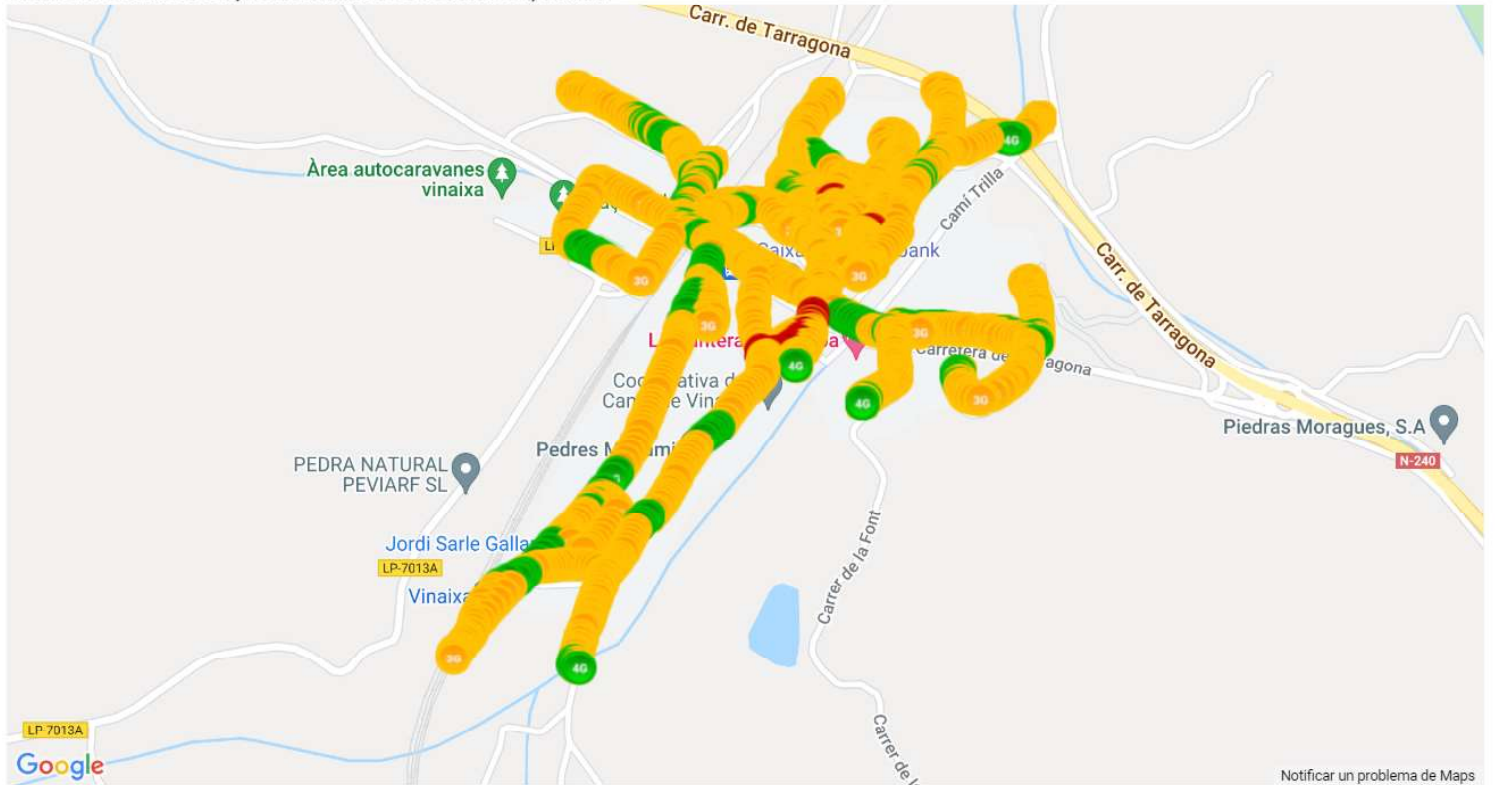

## User perceived mobile network coverage during tests

mobile network coverage during tests for operators 21401\_vodafone ES

VODAFONE SERVEI DE VEU, ACCÉS A XARXES DE L'OPERADOR, VINAIXA

RAN technology statistics per mobile network operator for 21401\_vodafone ES