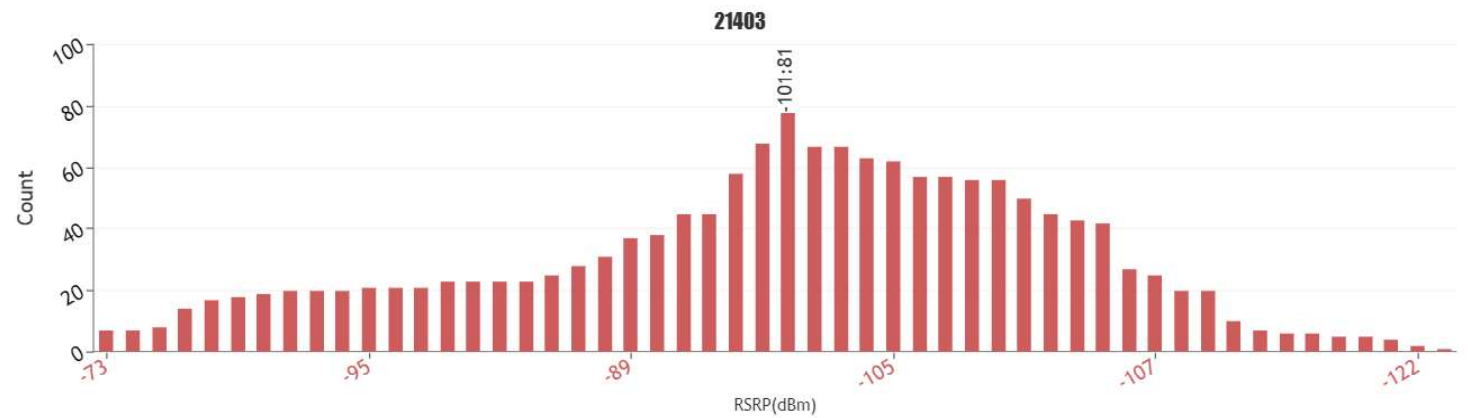

RSRP KPI statistics per mobile operator for 21403_Orange

Operators	21403
>= to -89dBm	20.2046 % (count : 316)
B/w -99dBm to -90dBm	20.0767 % (count : 314)
B/w -112dBm to -100dBm	44.7570 % (count : 700)
<= -113dBm	14.9616 % (count : 234)
Total Geo samples	1564

RSRP distribution chart per mobile operator for 21403_Orange