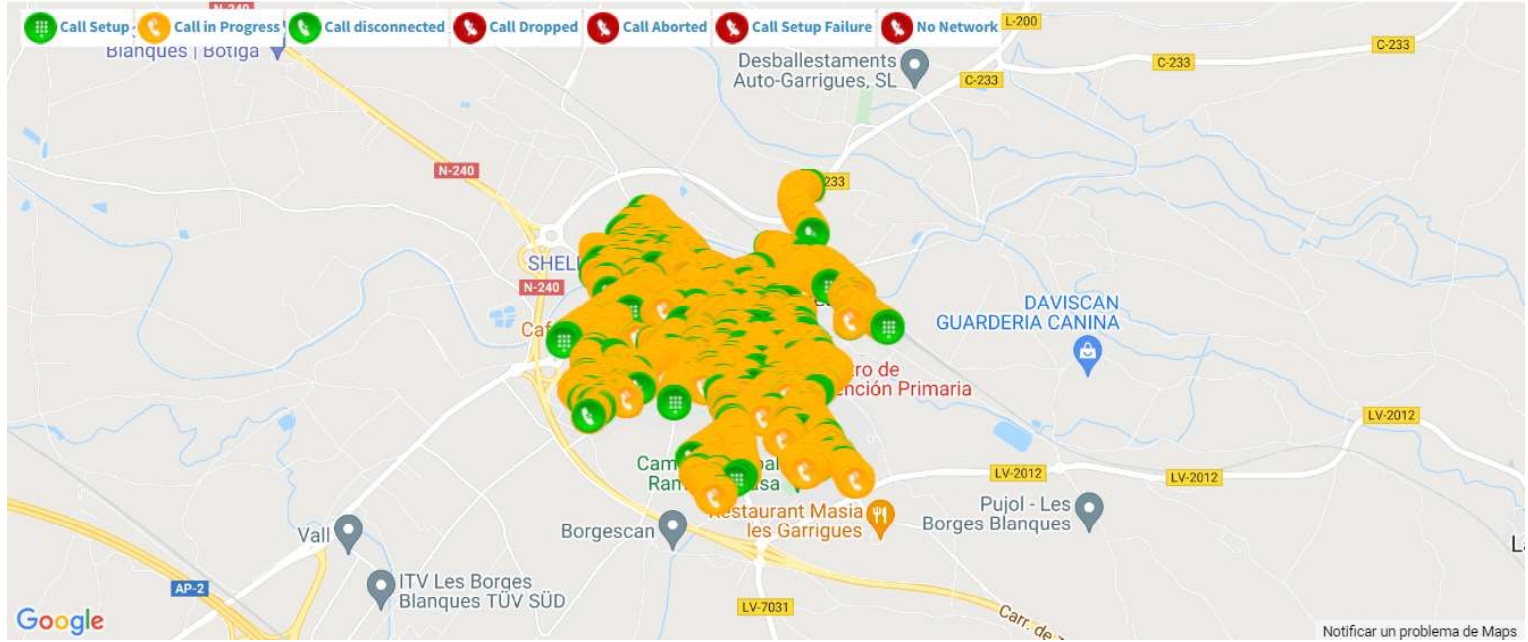

Voice call test report

Call test view of mobile operators for 21401_vodafone ES

VODAFONE SERVEI DE VEU, MAPA DE TRUCADES, LES BORGES BLANQUES

Call test KPI statistics per mobile operator for 21401_vodafone ES

Operators	21401
Total Calls Success	125
Total Calls Attempted	126
Total Calls Failed	1
Dropped Calls	1
Aborted Calls	0
CallSetup Failed	0
No Network ?	0
Attempted Voice call on 2G ?	0
Attempted Voice call on 3G ?	33
Successful CSFB call to 3G ?	92