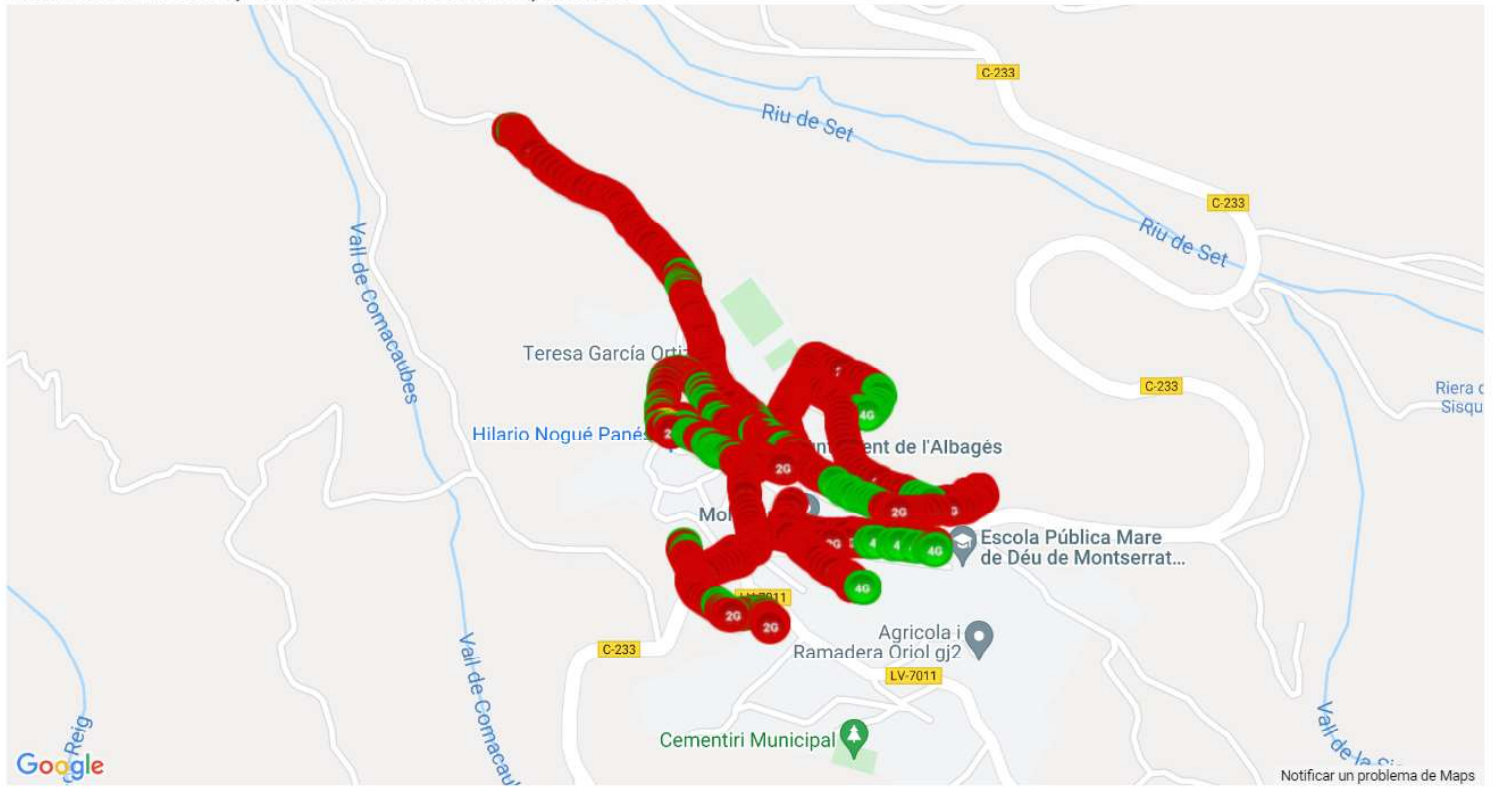

User perceived mobile network coverage during tests

mobile network coverage during tests for operators 21401_vodafone ES

VODAFONE SERVEI DE VEU, ACCÉS A XARRES DE L'OPERADOR, L'ALBAGÉS