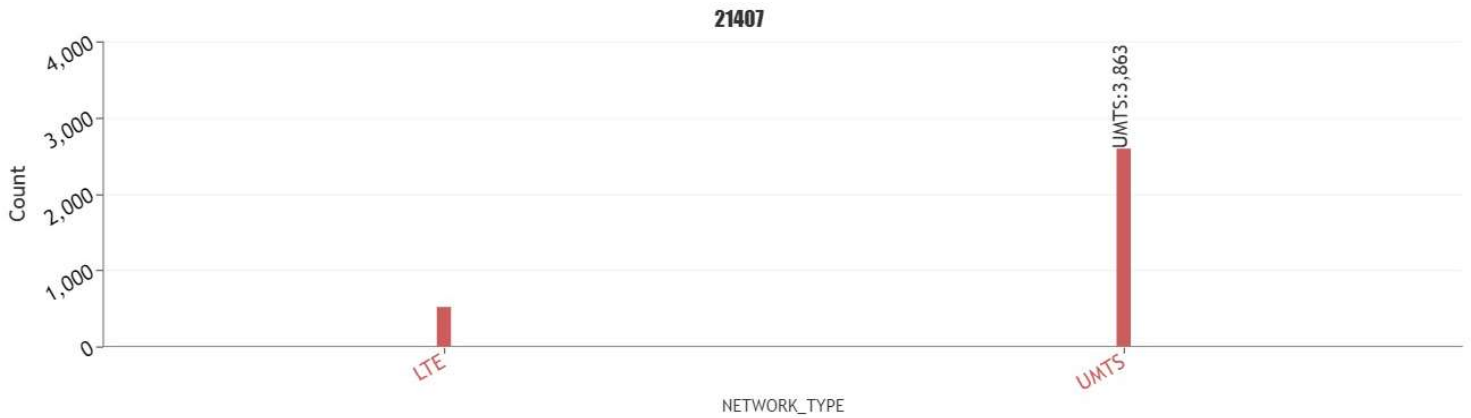

RAN technology distribution chart per mobile network operator for 21407_Movistar