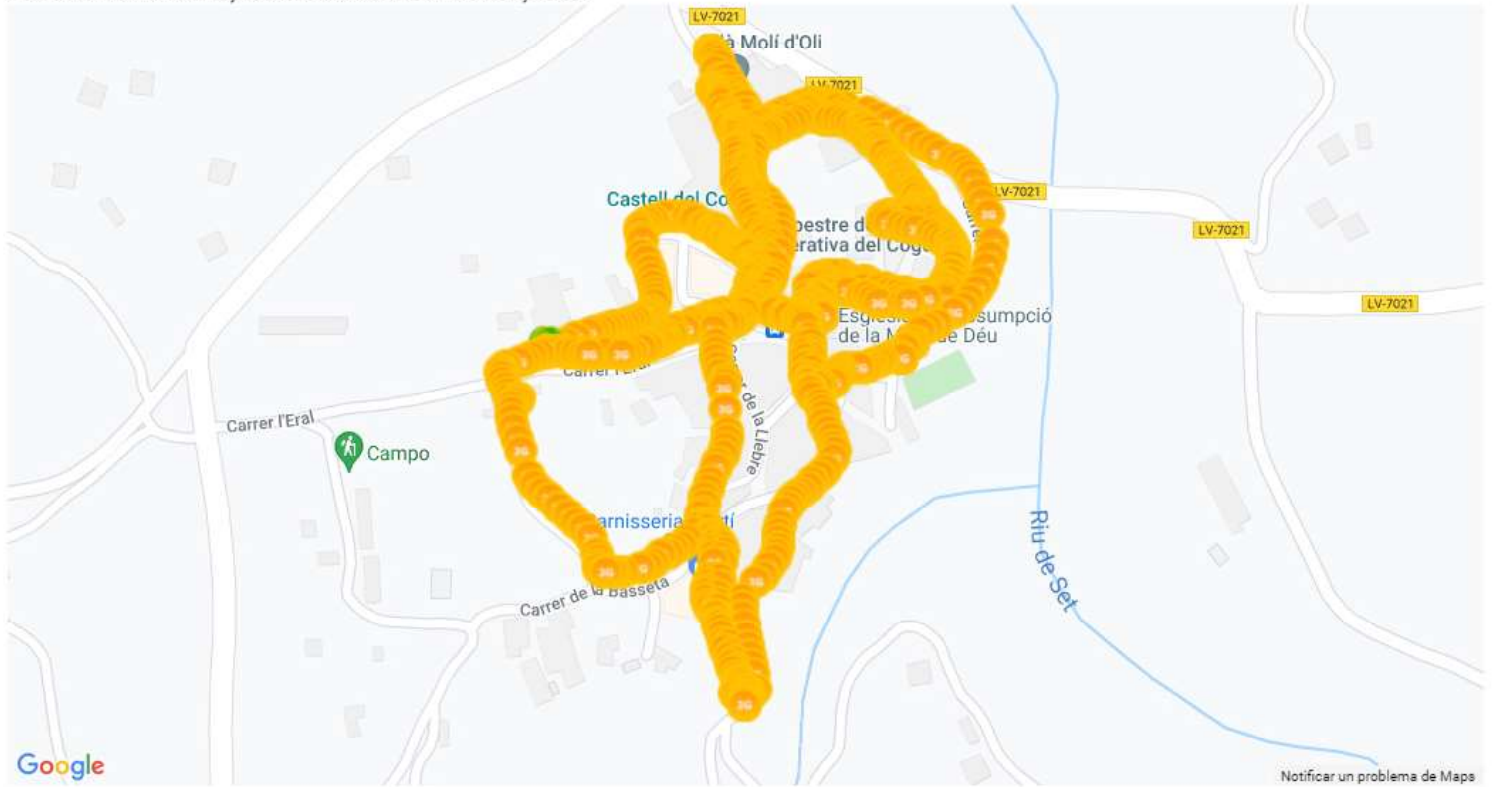

User perceived mobile network coverage during tests

mobile network coverage during tests for operators 21407_Movistar

MOVISTAR SERVEI DE VEU, ACCÉS A XARXES DEL OPERADOR, COGUL