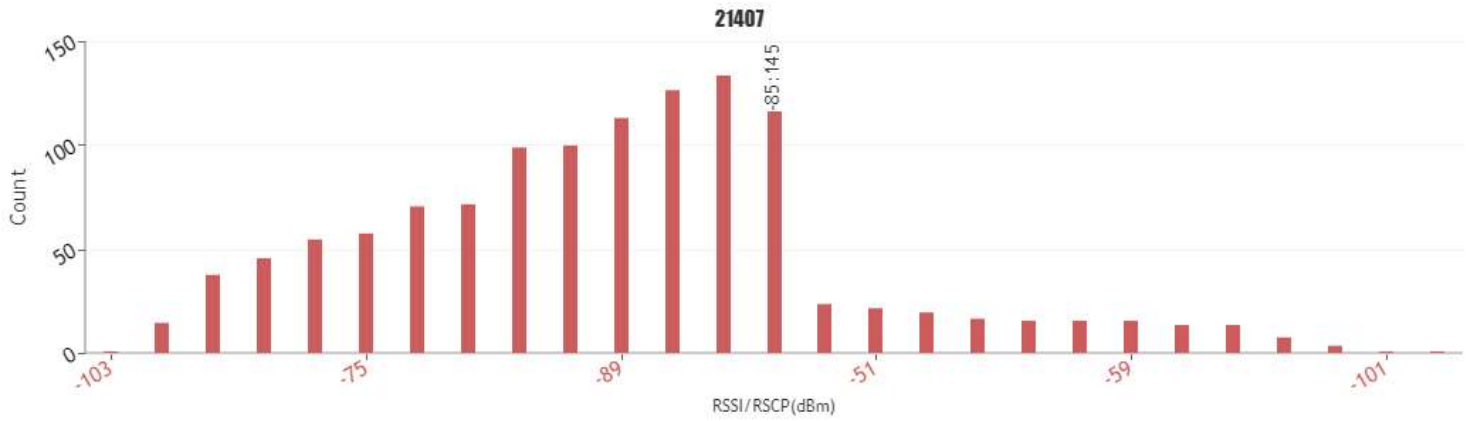

RSSI KPI statistics per mobile operator for 21407_Movistar

Operators	21407
>= -89dBm	80.3528 % (count : 1002)
B/w -99dBm to -90dBm	19.4868 % (count : 243)
B/w -112dBm to -100dBm	0.1604 % (count : 2)
<= -113dBm	0 % (count : 0)
Total Geo samples	1247

RSSI distribution chart per mobile operator for 21407_Movistar