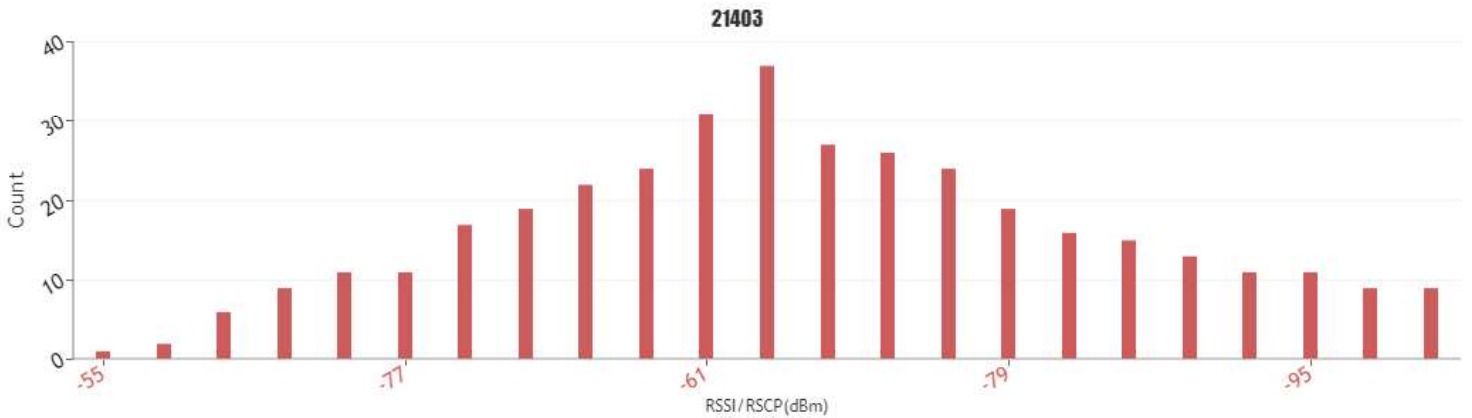

RSSI KPI statistics per mobile operator for 21403_Orange

Operators	21403
>= -89dBm	75.9459 % (count : 281)
B/w -99dBm to -90dBm	17.5676 % (count : 65)
B/w -112dBm to -100dBm	0 % (count : 0)
<= -113dBm	6.4865 % (count : 24)
Total Geo samples	370

RSSI distribution chart per mobile operator for 21403_Orange