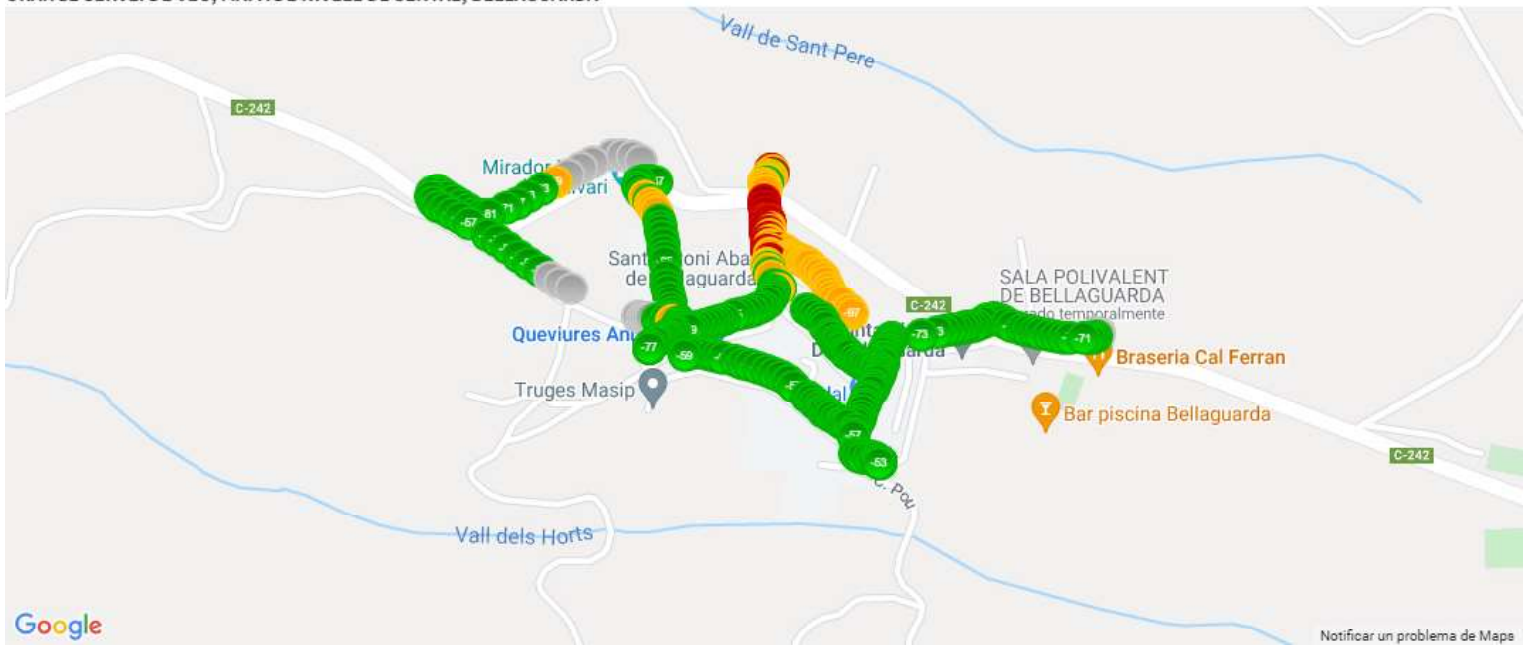

RSSI view

RSSI KPI statistics per mobile operator for operator 21403_Orange

ORANGE SERVEI DE VEU, MAPA DE NIVELL DE SENYAL, BELLAGUARDA