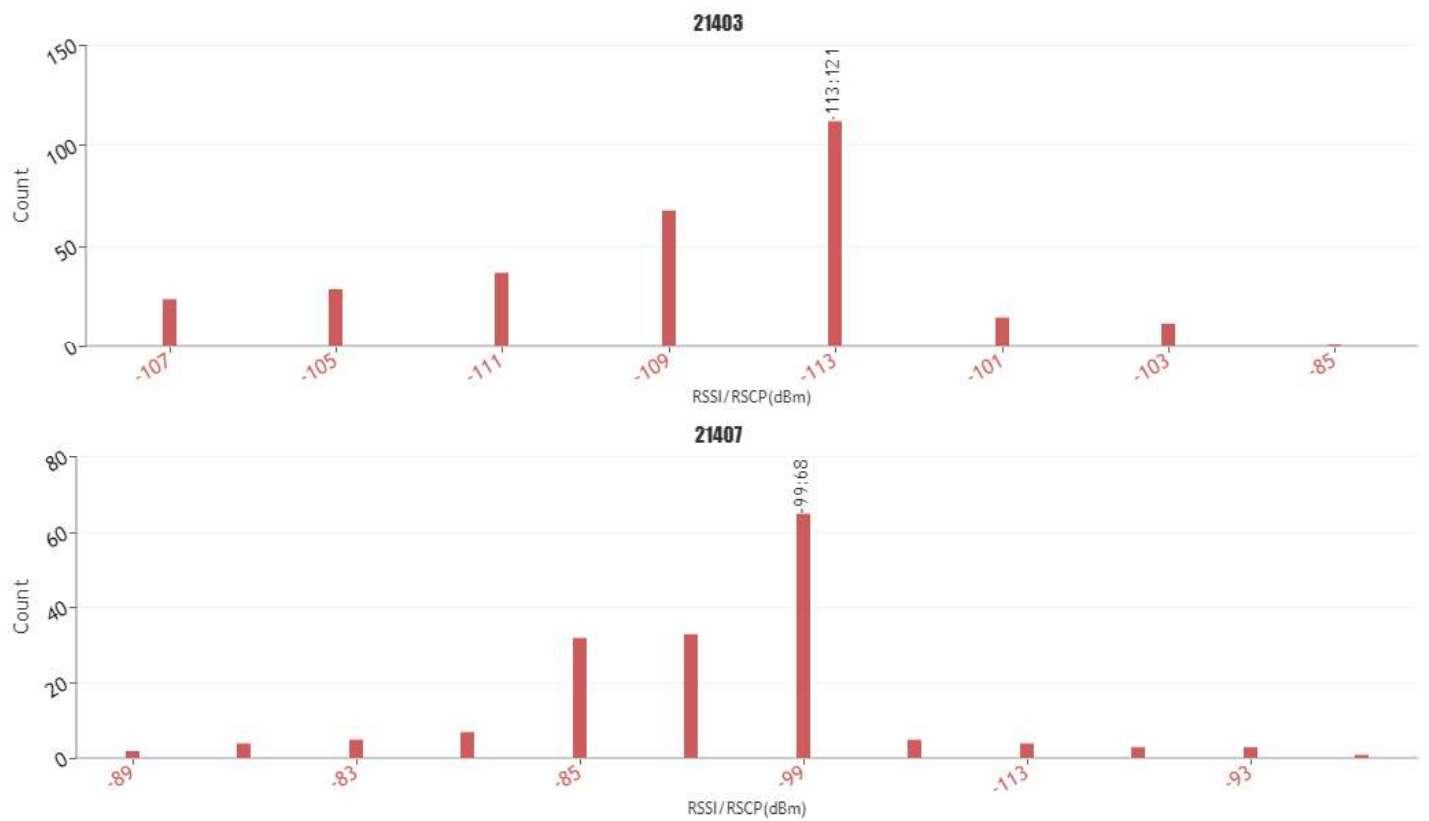

RSI KPI statistics per mobile operator for 21403_Orange

Operators	21403	21407
>= -89dBm	0.3257 % (count : 1)	43.1138 % (count : 72)
B/w -99dBm to -90dBm	0 % (count : 0)	47.9042 % (count : 80)
B/w -112dBm to -100dBm	60.2606 % (count : 185)	6.5868 % (count : 11)
<= -113dBm	39.4137 % (count : 121)	2.3952 % (count : 4)
Total Geo samples	307	167

RSI distribution chart per mobile operator for 21403_Orange