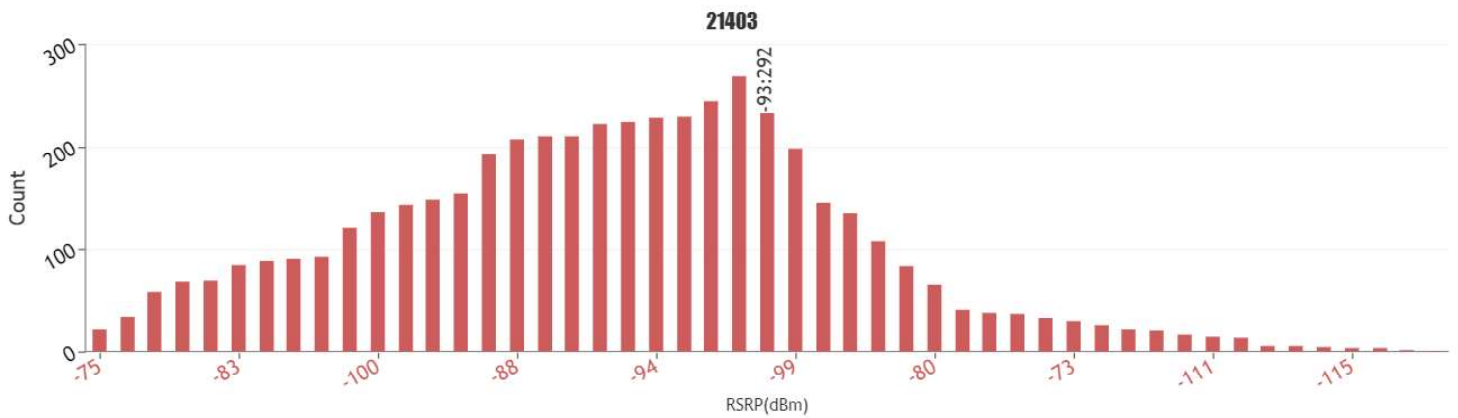

RSRP KPI statistics per mobile operator for 21403_Orange

Operators	21403
>= to -89dBm	32.8926 % (count : 1617)
B/w -99dBm to -90dBm	47.4980 % (count : 2335)
B/w -112dBm to -100dBm	19.2229 % (count : 945)
<= -113dBm	0.3865 % (count : 19)
Total Geo samples	4916

RSRP distribution chart per mobile operator for 21403_Orange