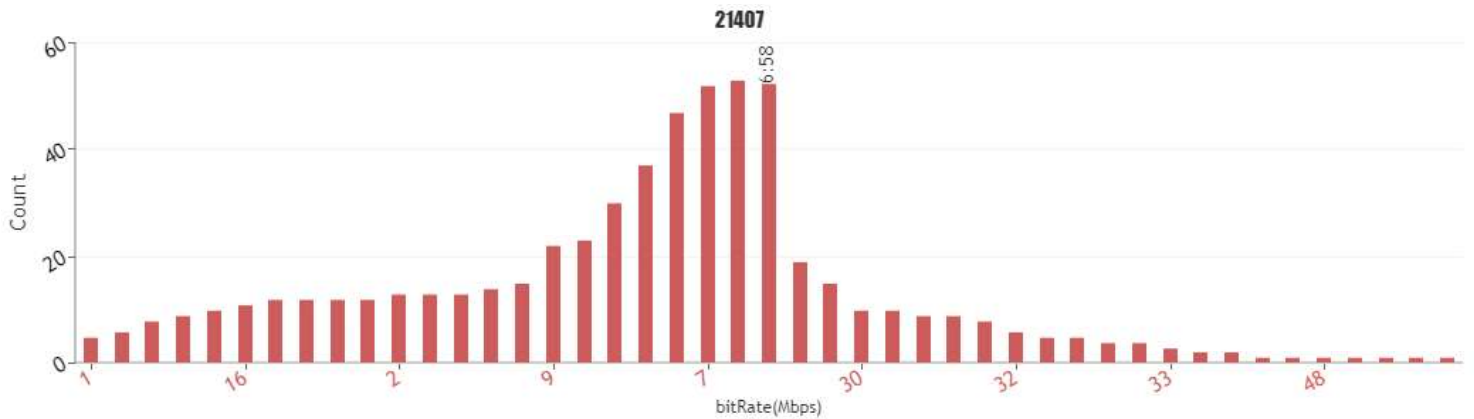

Download test distribution chart per mobile operators for 21407_Movistar