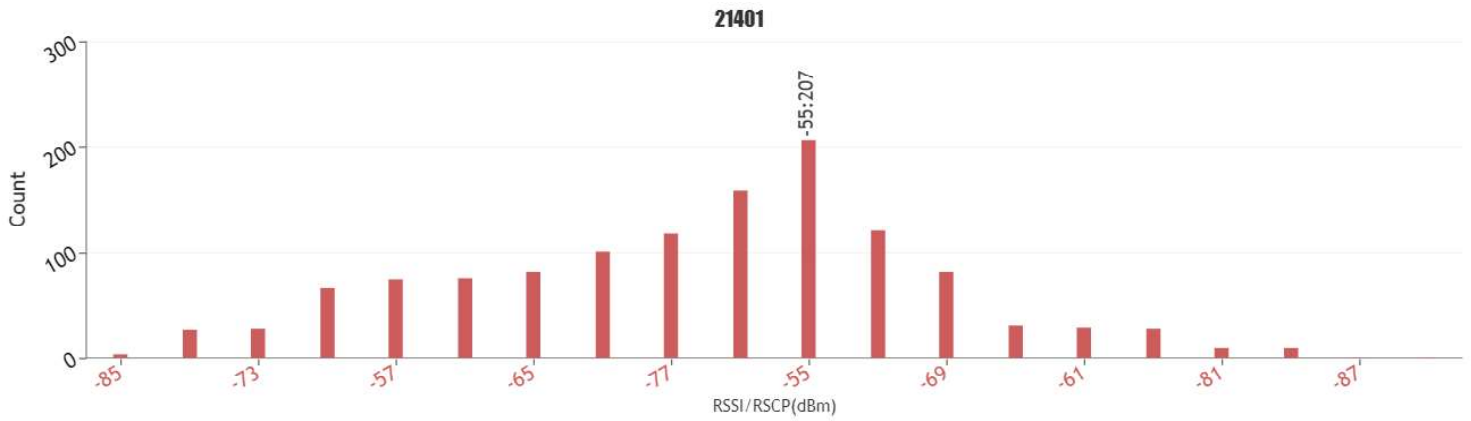

RSSI KPI statistics per mobile operator for 21401_vodafone ES

Operators	21401
>= -89dBm	99.9204 % (count : 1256)
B/w -99dBm to -90dBm	0.0796 % (count : 1)
B/w -112dBm to -100dBm	0 % (count : 0)
<= -113dBm	0 % (count : 0)
Total Geo samples	1257

RSSI distribution chart per mobile operator for 21401_vodafone ES