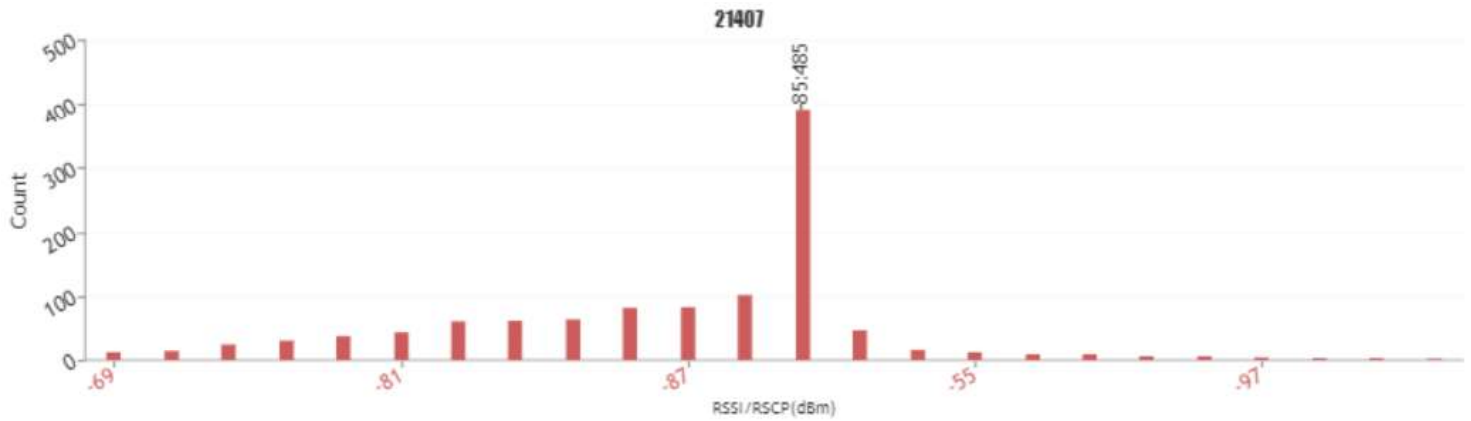

RSSI KPI statistics per mobile operator for 21407_Movistar

Operators	21407
>= -89dBm	82.2204 % (count: 1022)
B/w -99dBm to -90dBm	17.7796 % (count: 221)
B/w -112dBm to -100dBm	0 % (count: 0)
<= -113dBm	0 % (count: 0)
Total Geo samples	1243

RSSI distribution chart per mobile operator for 21407_Movistar