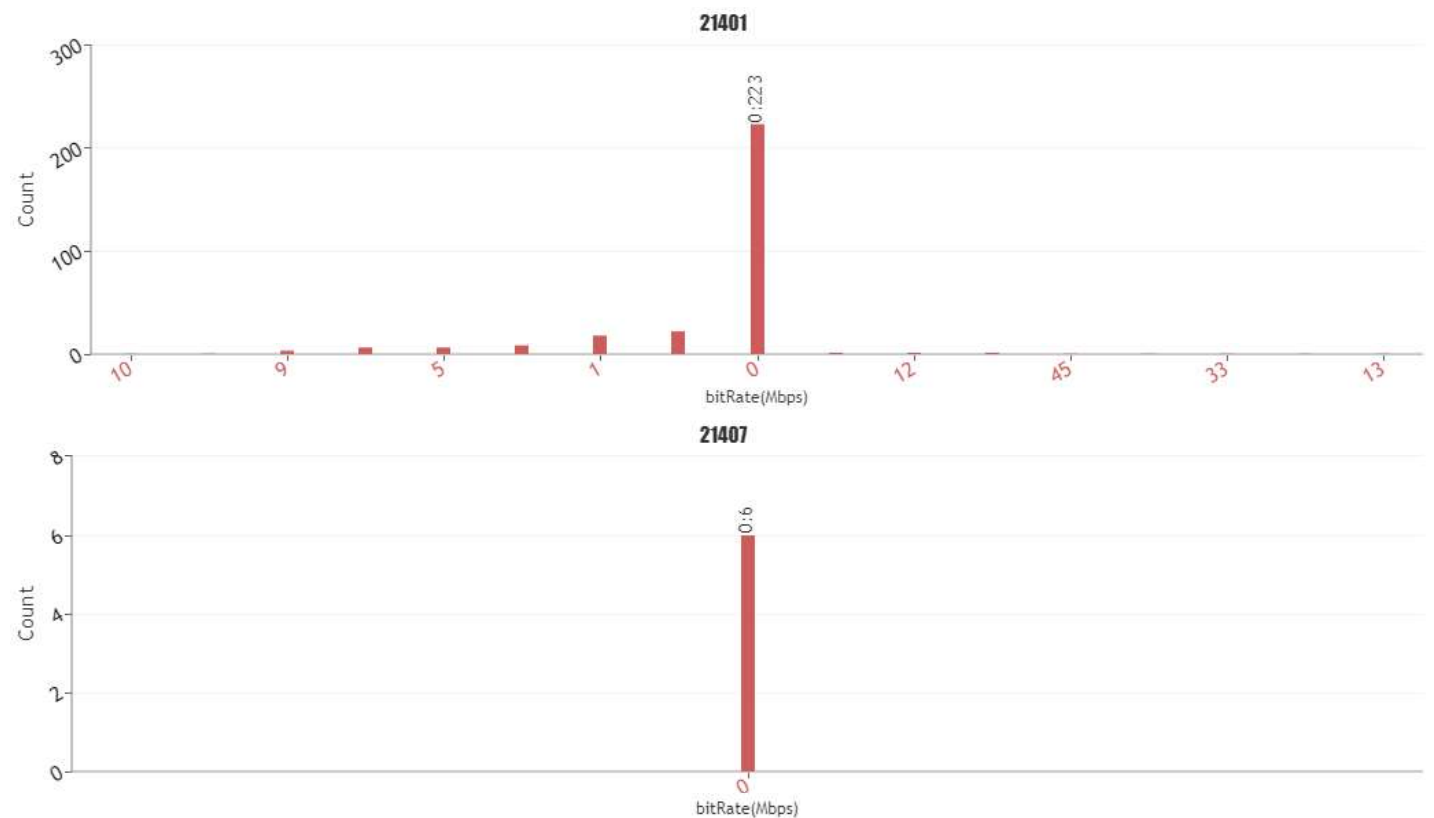

Download test distribution chart per mobile operators for 21401_vodafone ES