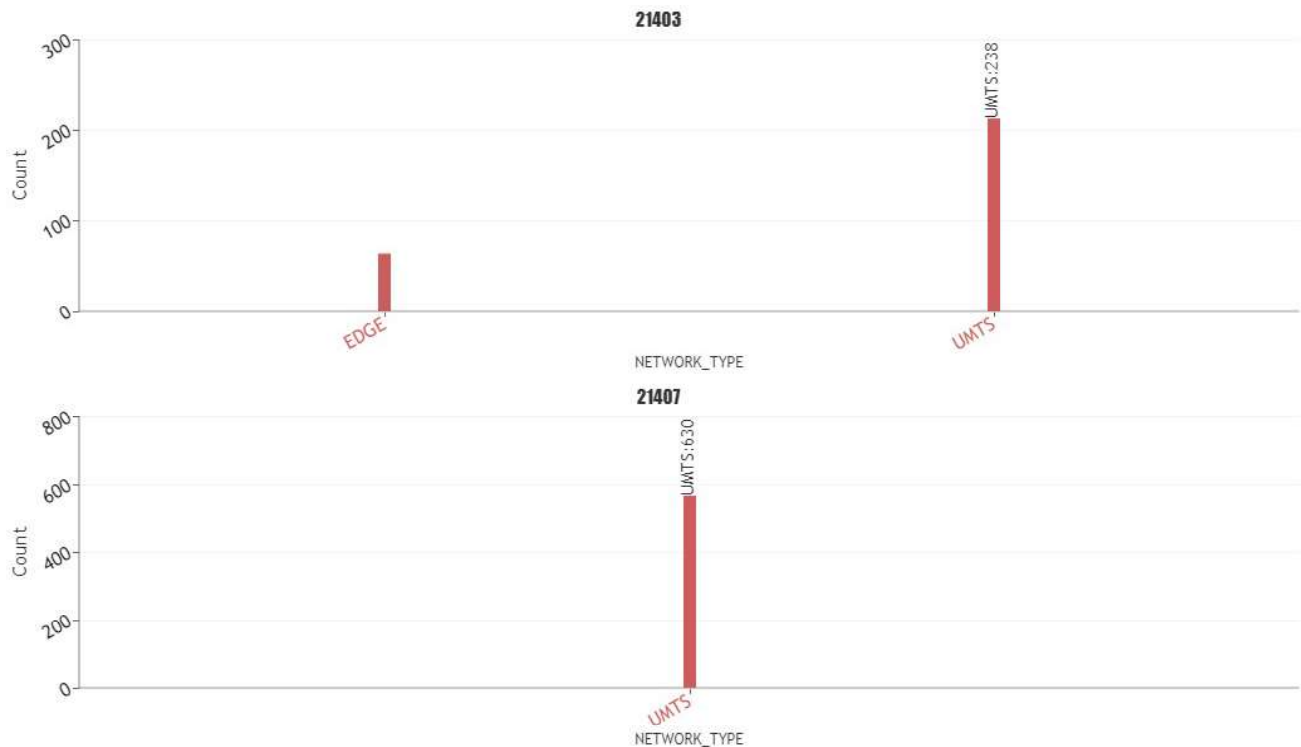

RAN technology distribution chart per mobile network operator for 21403_Orange