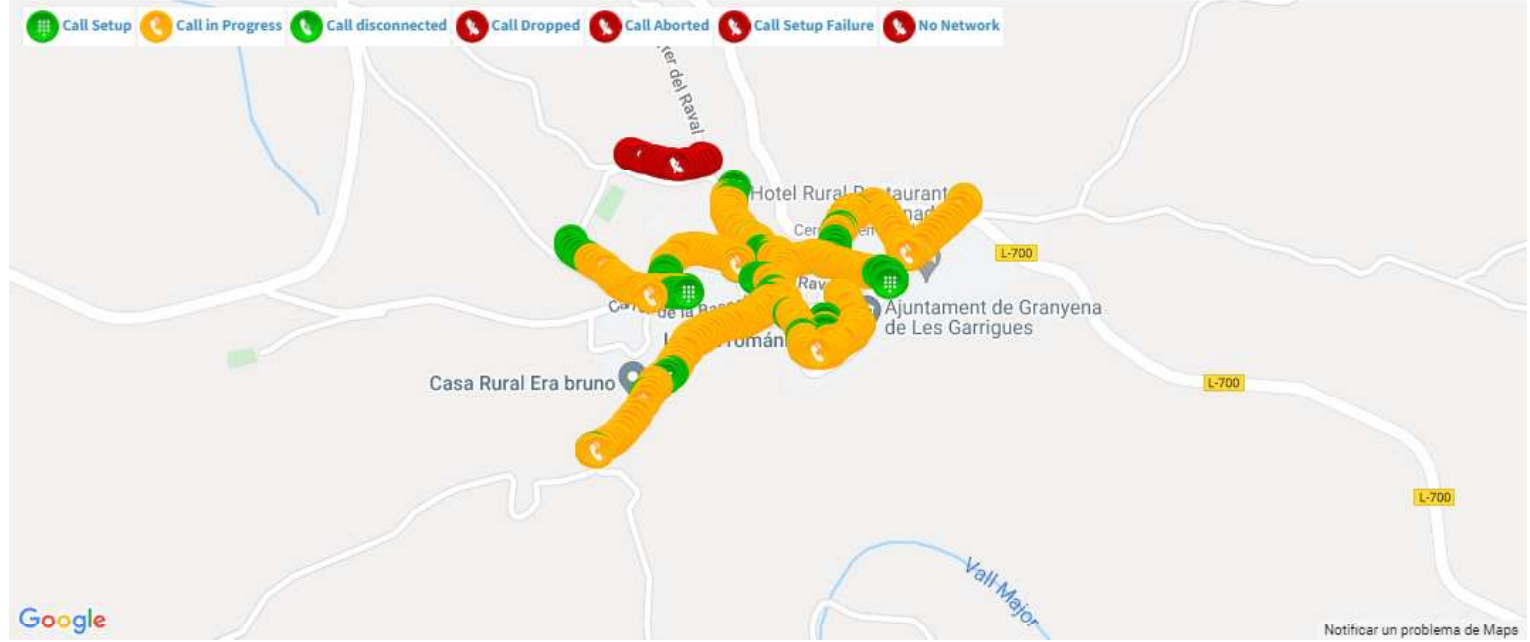

Voice call test report

Call test view of mobile operators for 21401_vodafone ES

VODAFONE SERVEI DE VEU, MAPA DE TRUCADES, GRANYENA DE LES GARRIGUES

Call test KPI statistics per mobile operator for 21401_vodafone ES

Operators	21401
Total Calls Success	17
Total Calls Attempted	19
Total Calls Failed	2
Dropped Calls	1
Aborted Calls	0
CallSetup Failed	1
No Network	0
Attempted Voice call on 2G	0
Attempted Voice call on 3G	17
Successful CSFB call to 2G	2