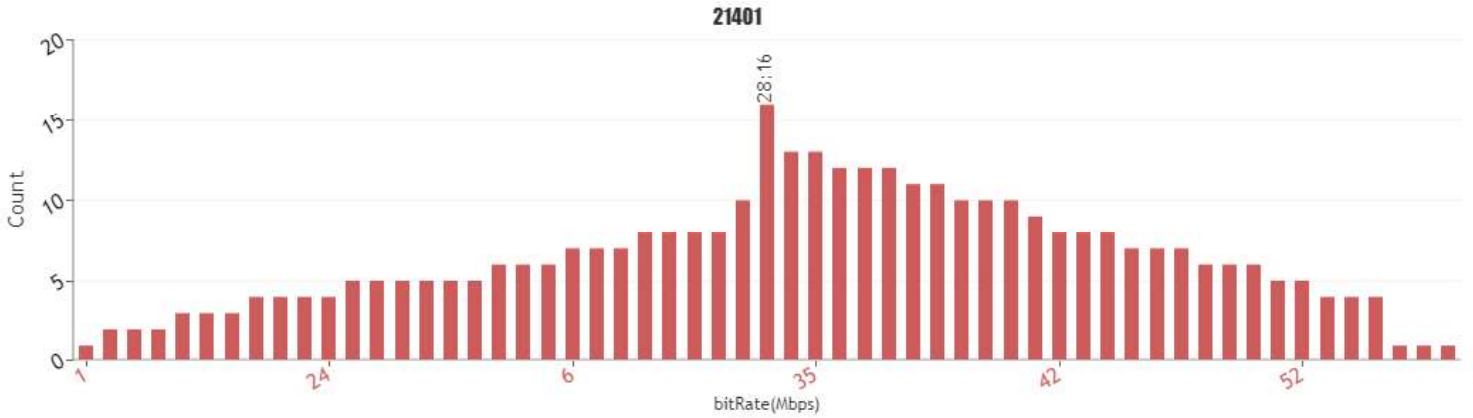

Download test distribution chart per mobile operators for 21401_vodafone ES