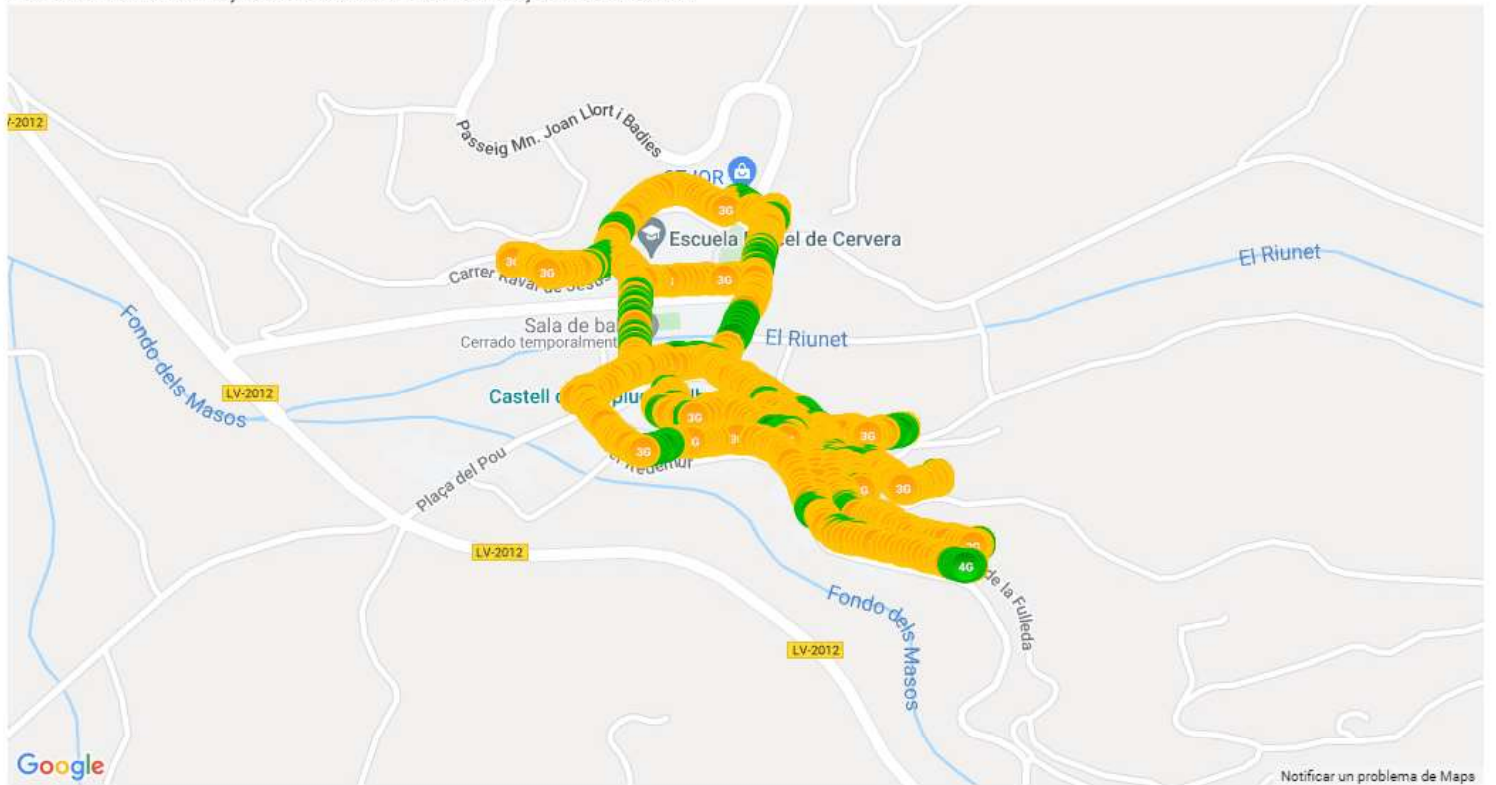

User perceived mobile network coverage during tests

mobile network coverage during tests for operators 21407_Movistar

MOVISTAR SERVEI DE VEU, ACCÉS A XARXES DE L'OPERADOR, L'ESPLUGA CALBA