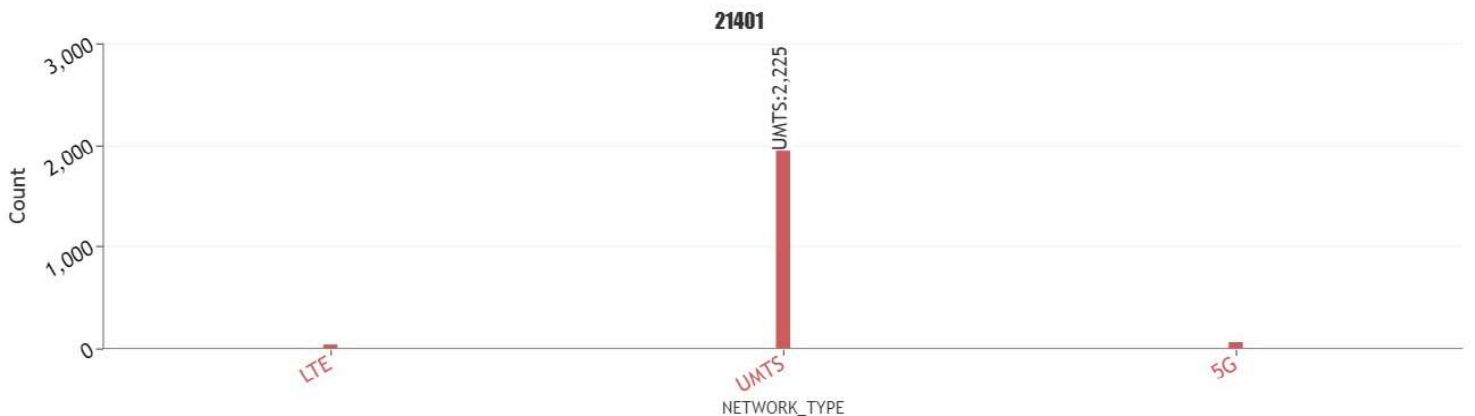

RAN technology distribution chart per mobile network operator for 21401_vodafone ES