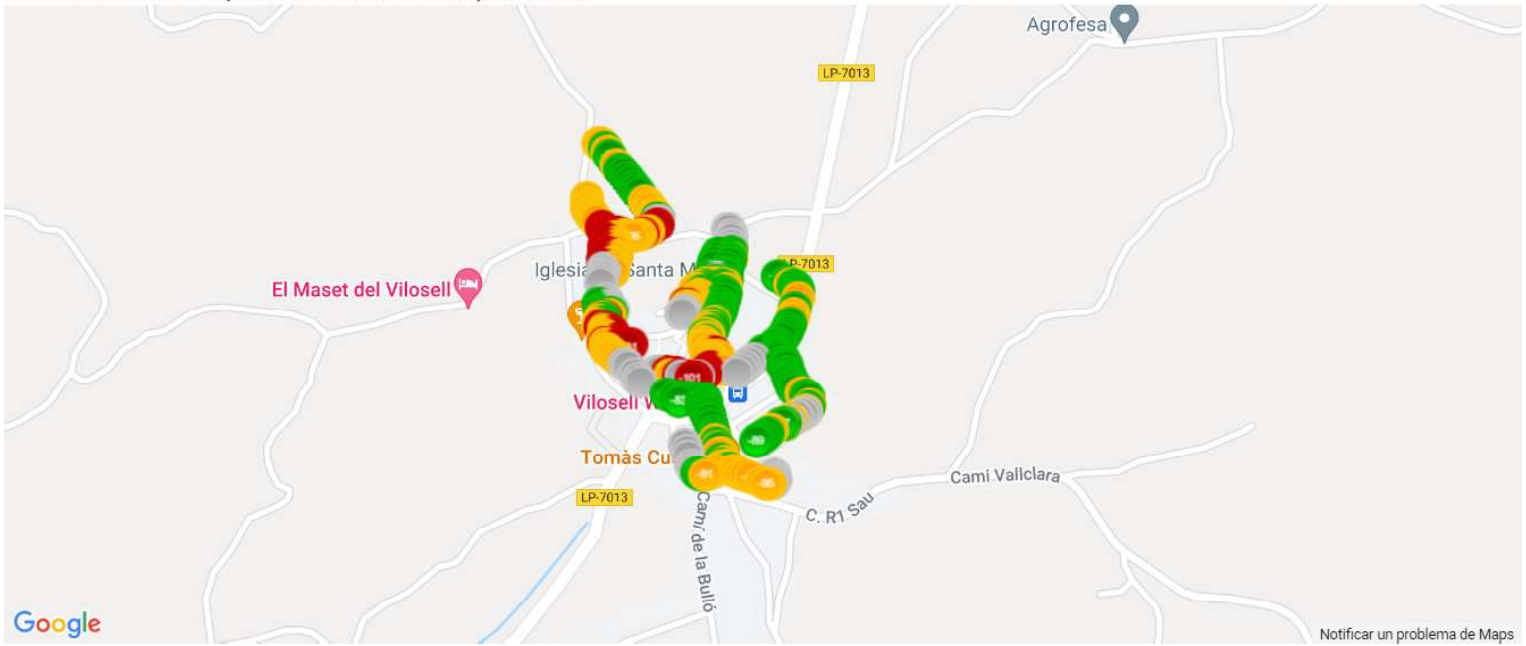

RSSI view

RSSI KPI statistics per mobile operator for operator 21407_Movistar

MOVISTAR SERVEI DE VEU, MAPA DE NIVELL DE SENYAL, EL VILOSELL