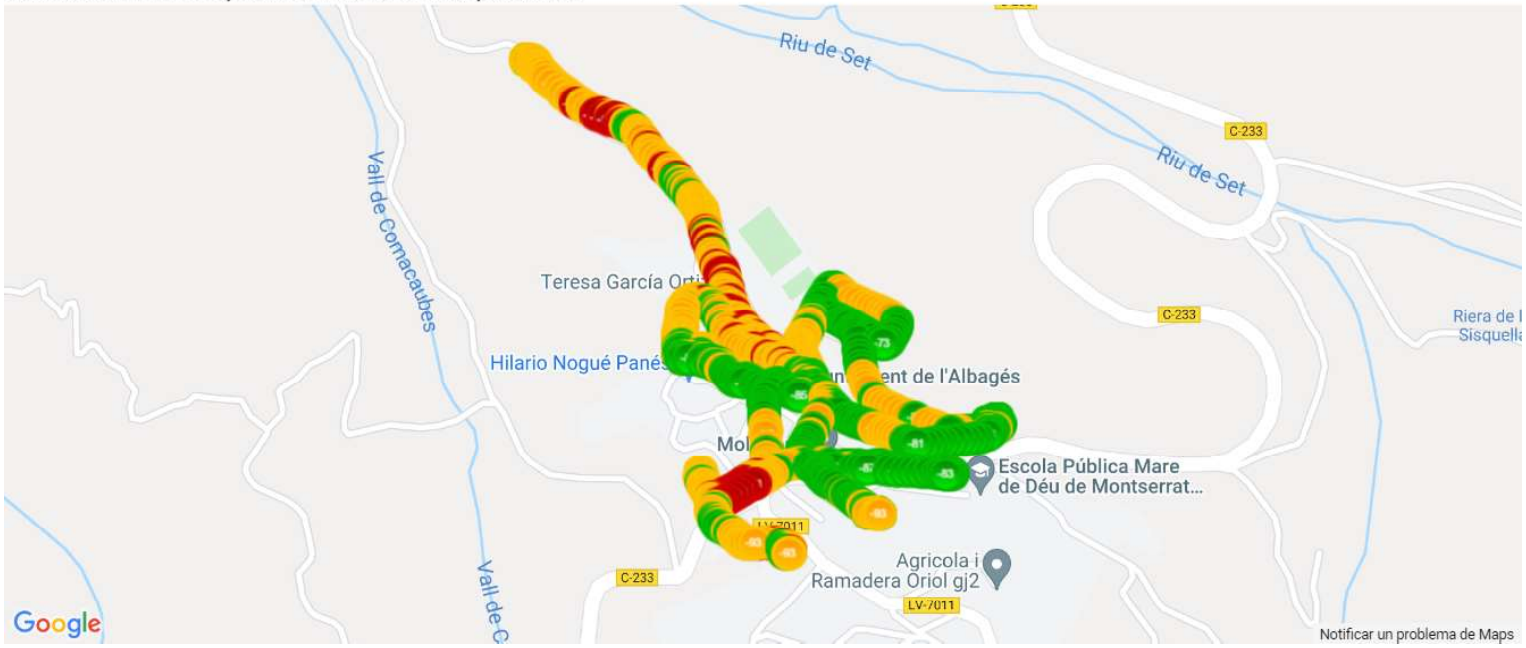

RSSI view

RSSI KPI statistics per mobile operator for operator 21407_Movistar

MOVISTAR SERVEI DE VEU, MAPA DE NIVELL DE SENYAL, L'ALBAGÉS