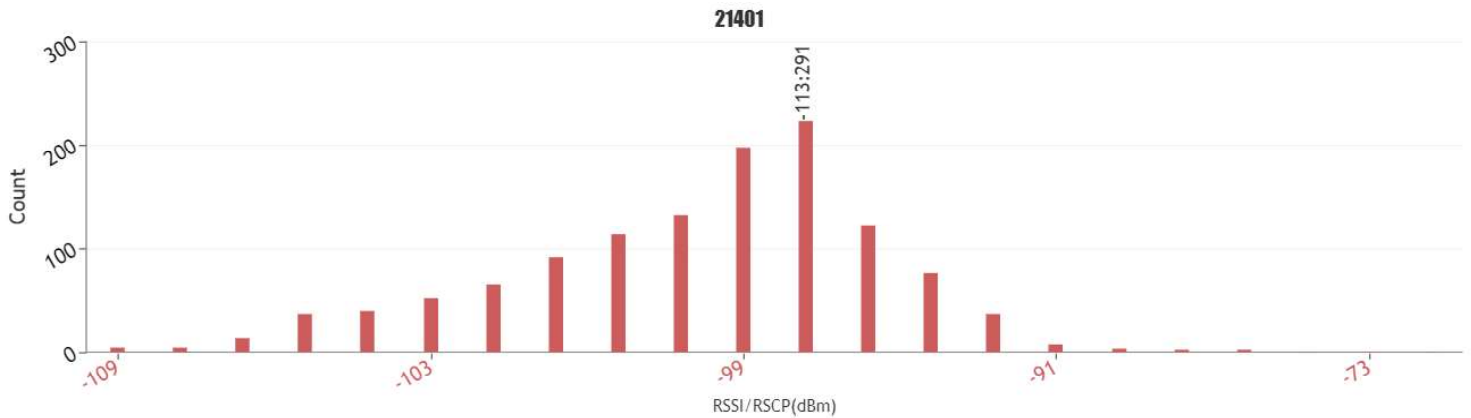

RSSI KPI statistics per mobile operator for 21401_vodafone ES

Operators	21401
>= -89dBm	16.6922 % (count : 218)
B/w -99dBm to -90dBm	38.9740 % (count : 509)
B/w -112dBm to -100dBm	22.0521 % (count : 288)
<= -113dBm	22.2818 % (count : 291)
Total Geo samples	1306

RSSI distribution chart per mobile operator for 21401_vodafone ES