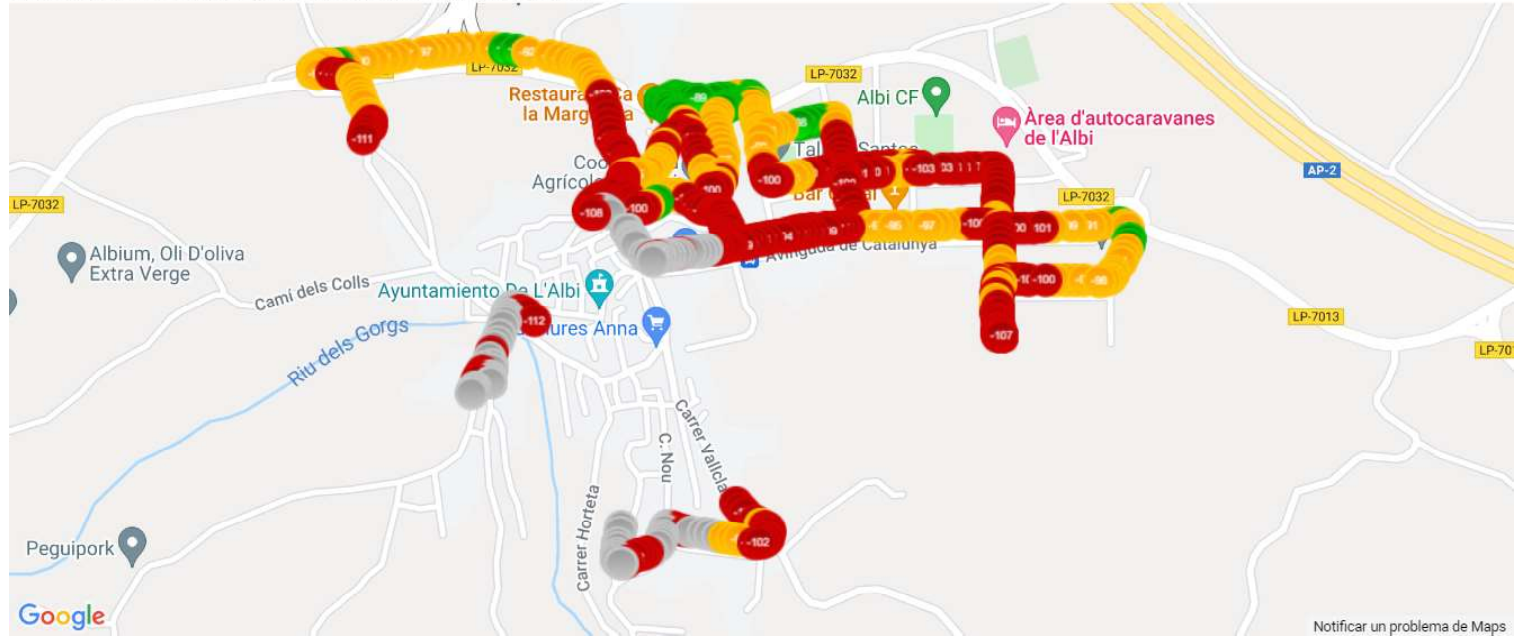

RSRP view

RSRP KPI statistics per mobile operator for operator 21407_Movistar

MOVISTAR SERVEI DE DADES, MAPA DE NIVELL DE SENYAL 4G, L'ALBI