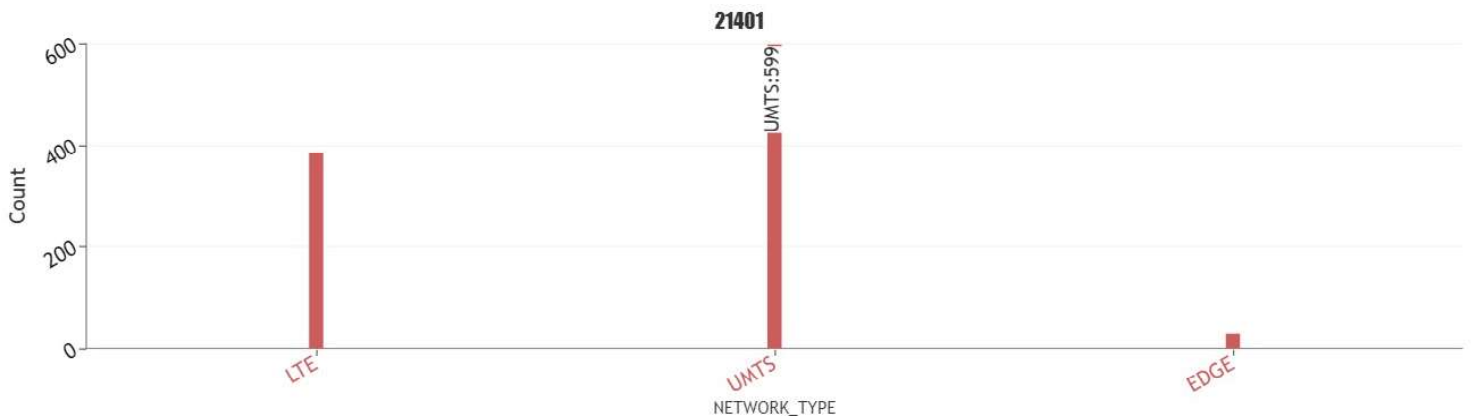

RAN technology statistics per mobile network operator for 21401_vodafone ES

Network Type	21401
5G	0.0000%
4G	37.9684%
3G	59.0730%
2G	2.9586%
CDMA	0.0000%
NONNETWORK	0.0000%
Total Geo samples	1014

RAN technology distribution chart per mobile network operator for 21401_vodafone ES