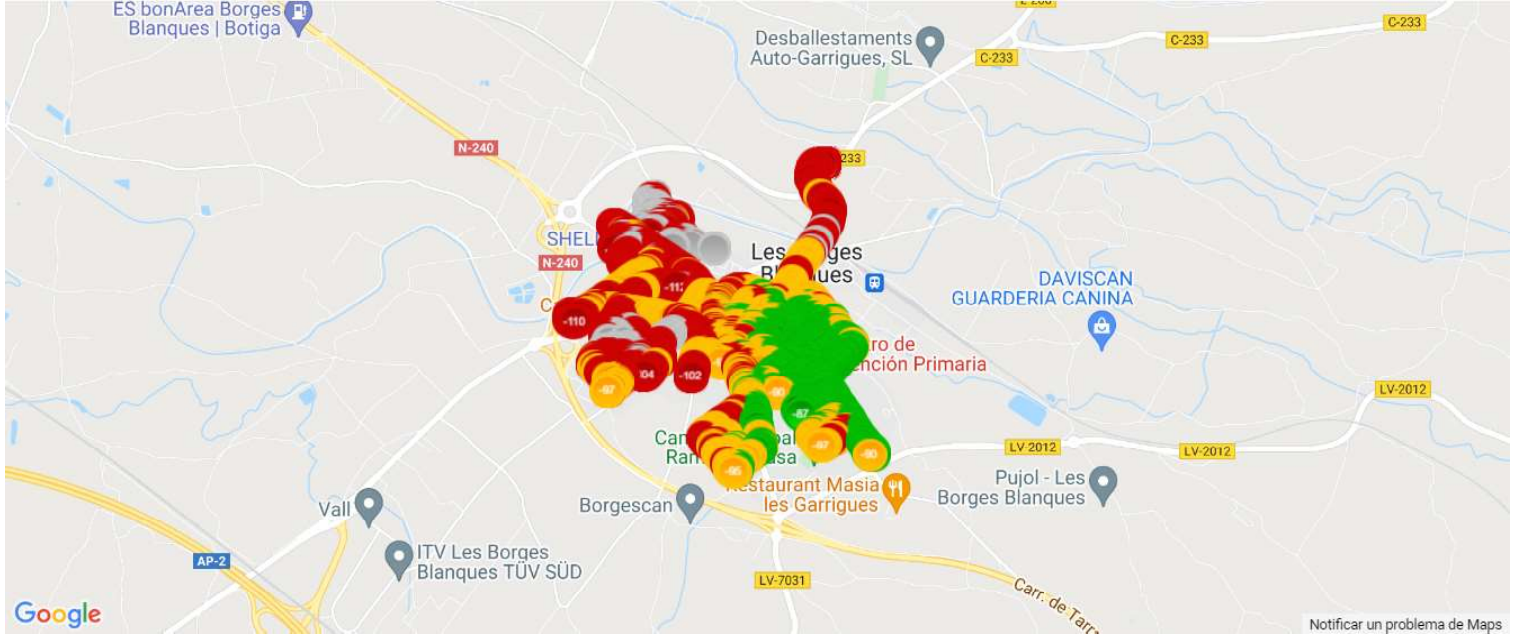

RSRP view

RSRP KPI statistics per mobile operator for operator 21407_Movistar

MOVISTAR SERVEI DE DADES, MAPA DE NIVELL DE SENYAL 4G, LES BORGES BLANQUES