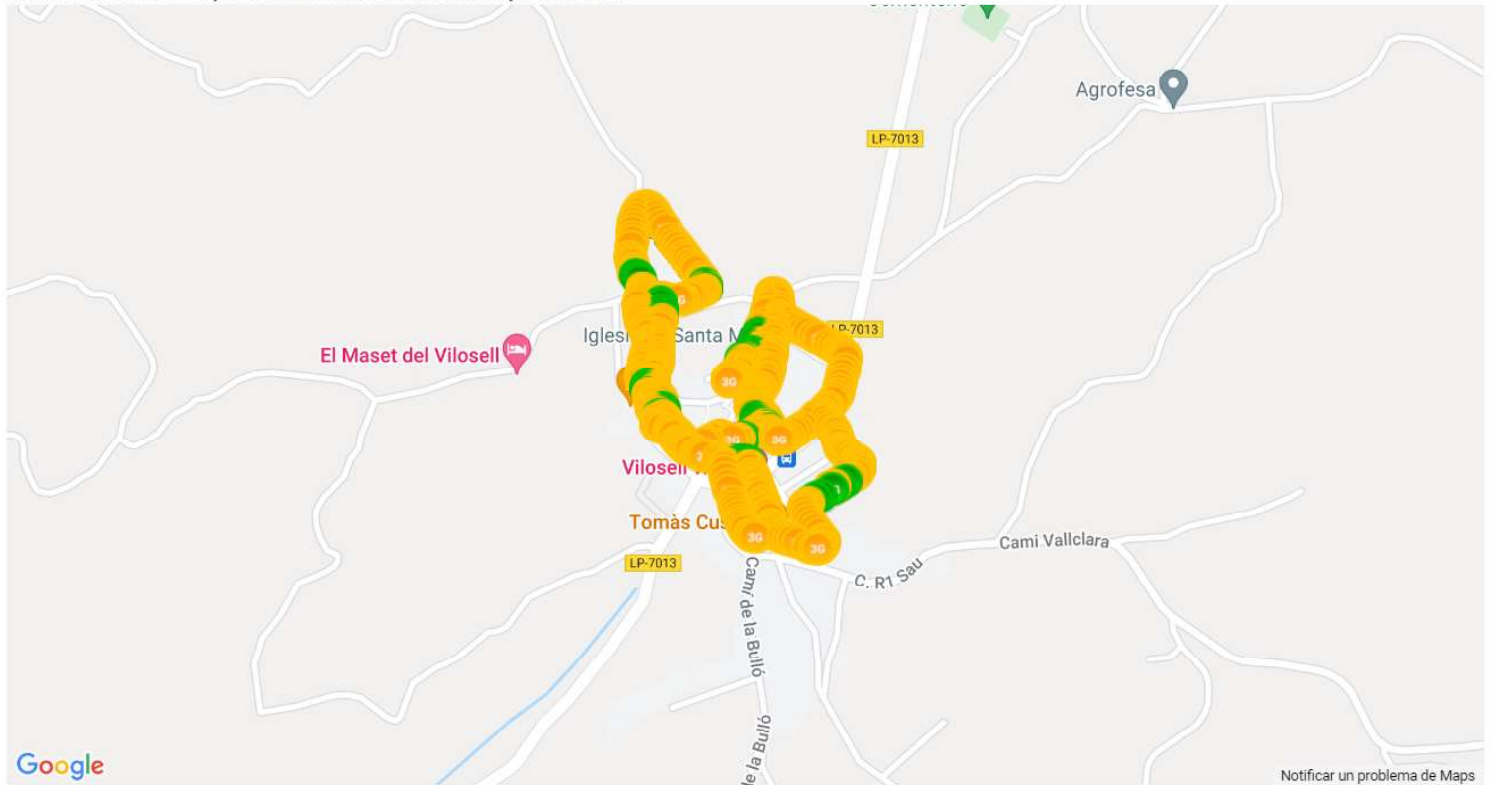

User perceived mobile network coverage during tests

mobile network coverage during tests for operators 21403_Orange

ORANGE SERVEI DE VEU, ACCÉS A XARXES DE L'OPERADOR, EL VILOSELL