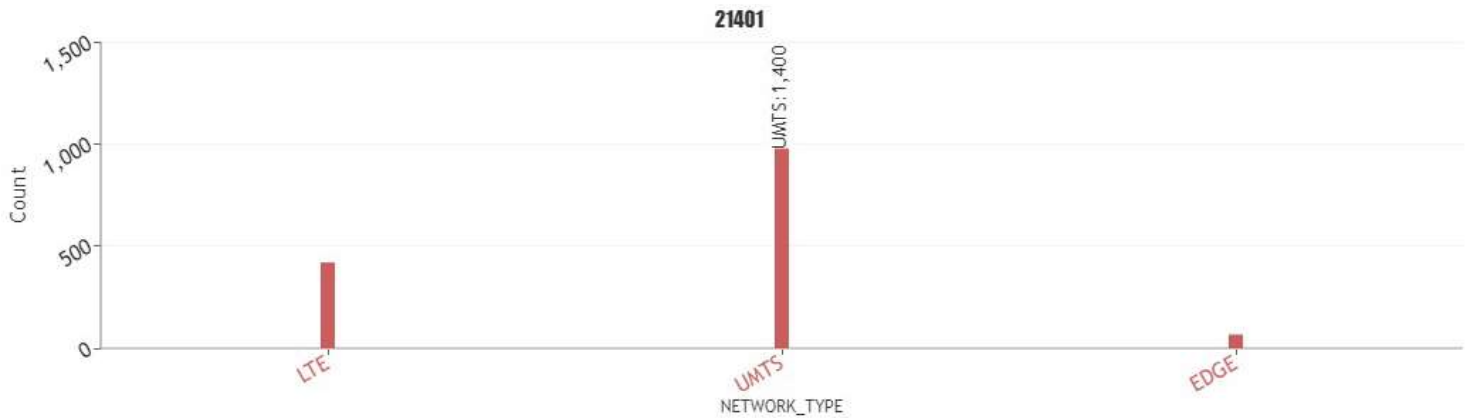

RAN technology distribution chart per mobile network operator for 21401_vodafone ES