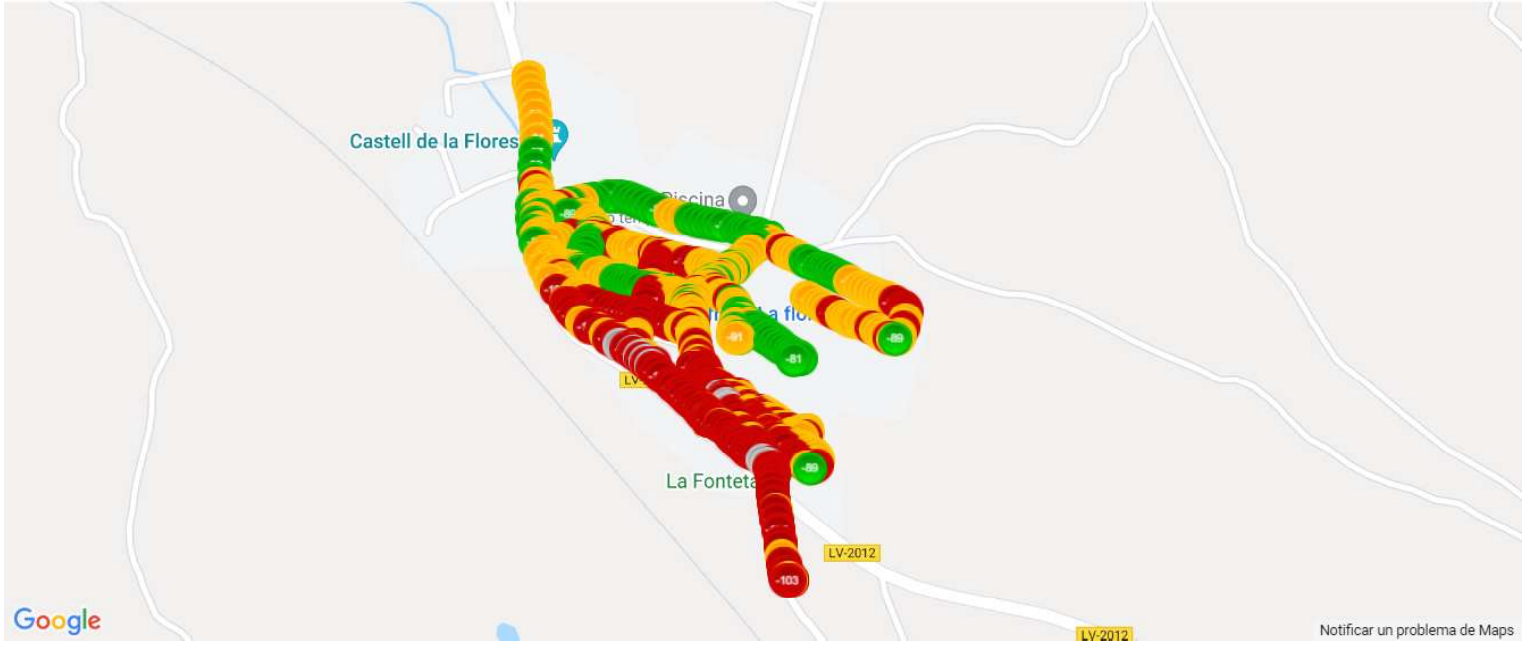

RSSI view

RSSI KPI statistics per mobile operator for operator 21401_vodafone ES

VODAFONE SERVEI DE DADES, MAPA DE NIVELL DE SENYAL 3G, LA FLORESTA