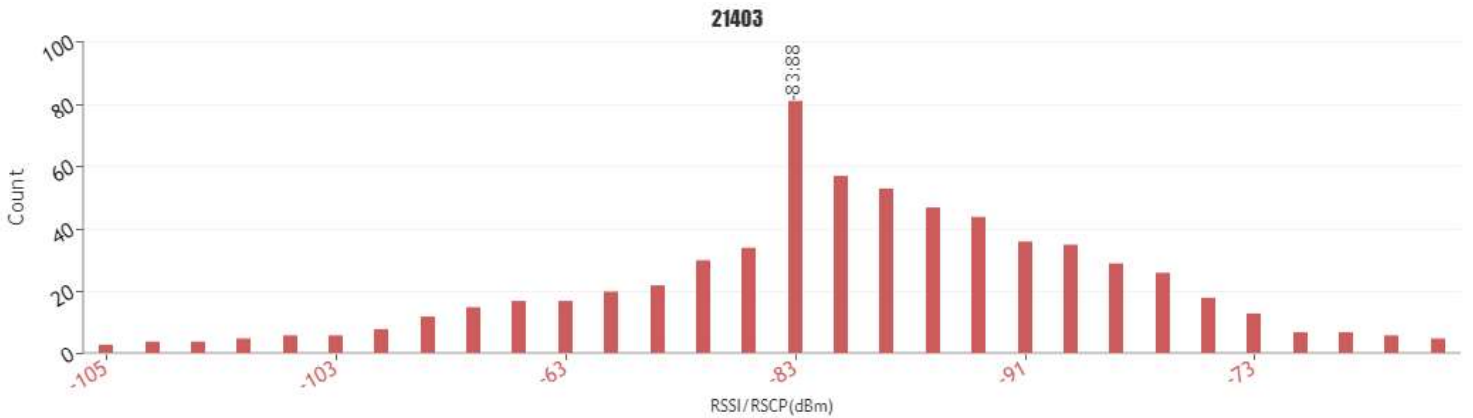

RSSI KPI statistics per mobile operator for 21403_Orange

Operators	21403
>= -89dBm	83.5312 % (count : 563)
B/w -99dBm to -90dBm	9.9407 % (count : 67)
B/w -112dBm to -100dBm	3.2641 % (count : 22)
<= -113dBm	3.2641 % (count : 22)
Total Geo samples	674

RSSI distribution chart per mobile operator for 21403_Orange