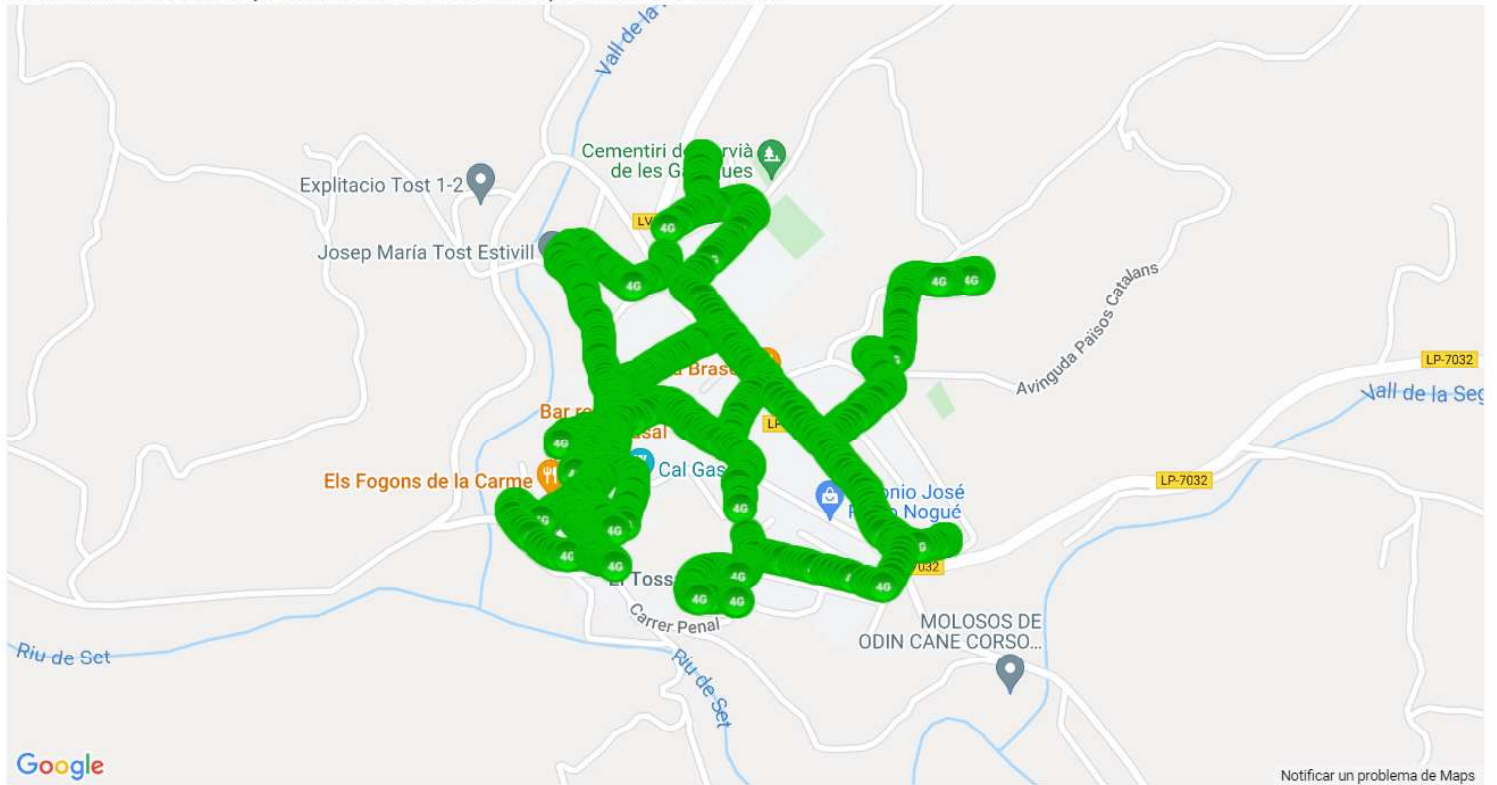

# User perceived mobile network coverage during tests

mobile network coverage during tests for operators 21407\_Movistar

MOVISTAR SERVEI DE DADES, ACCÉS A XARXES DE L'OPERADOR, CERVIÀ DE LES GARRIGUES