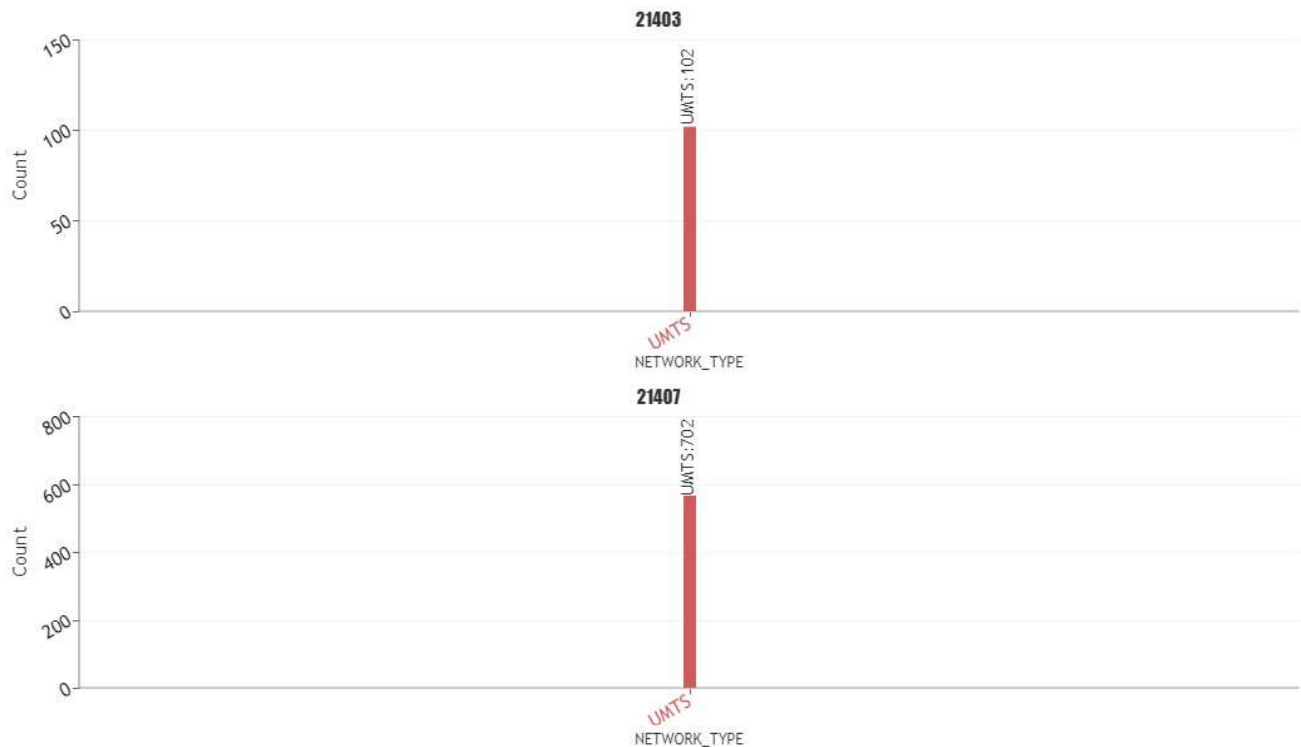

RAN technology distribution chart per mobile network operator for 21403_Orange