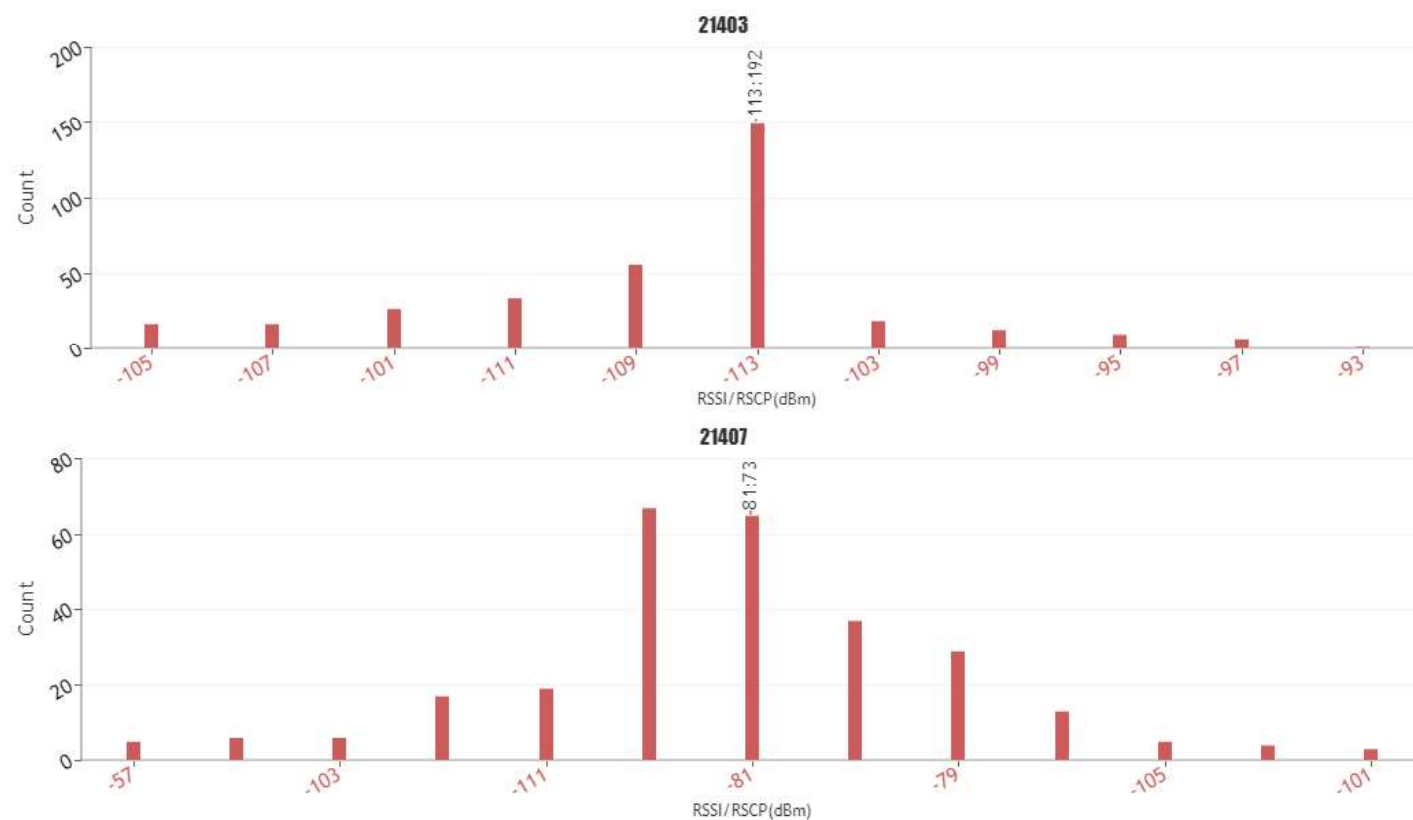

RSI KPI statistics per mobile operator for 21403_Orange

Operators	21407	21403
>= -89dBm	67.2535 % (count : 191)	0 % (count : 0)
B/w -99dBm to -90dBm	1.4085 % (count : 4)	7.8880 % (count : 31)
B/w -112dBm to -100dBm	18.3099 % (count : 52)	43.2570 % (count : 170)
<= -113dBm	13.0282 % (count : 37)	48.8550 % (count : 192)
Total Geo samples	284	393

RSI distribution chart per mobile operator for 21403_Orange