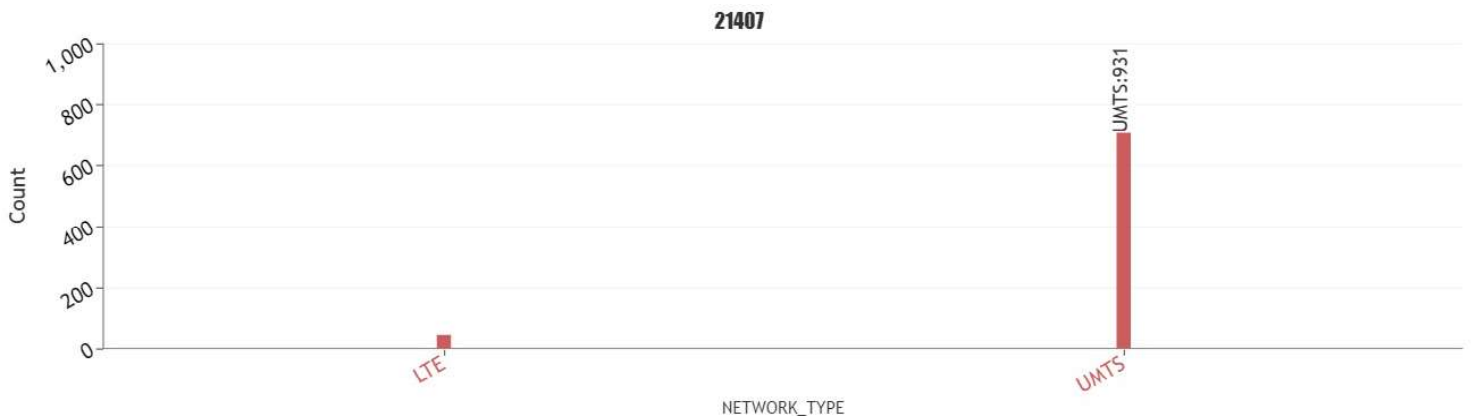

RAN technology statistics per mobile network operator for 21407_Movistar

Network Type	21407
5G	0.0000%
4G	4.7083%
3G	95.2917%
2G	0.0000%
CDMA	0.0000%
NONNETWORK	0.0000%
Total Geo samples	977

RAN technology distribution chart per mobile network operator for 21407_Movistar