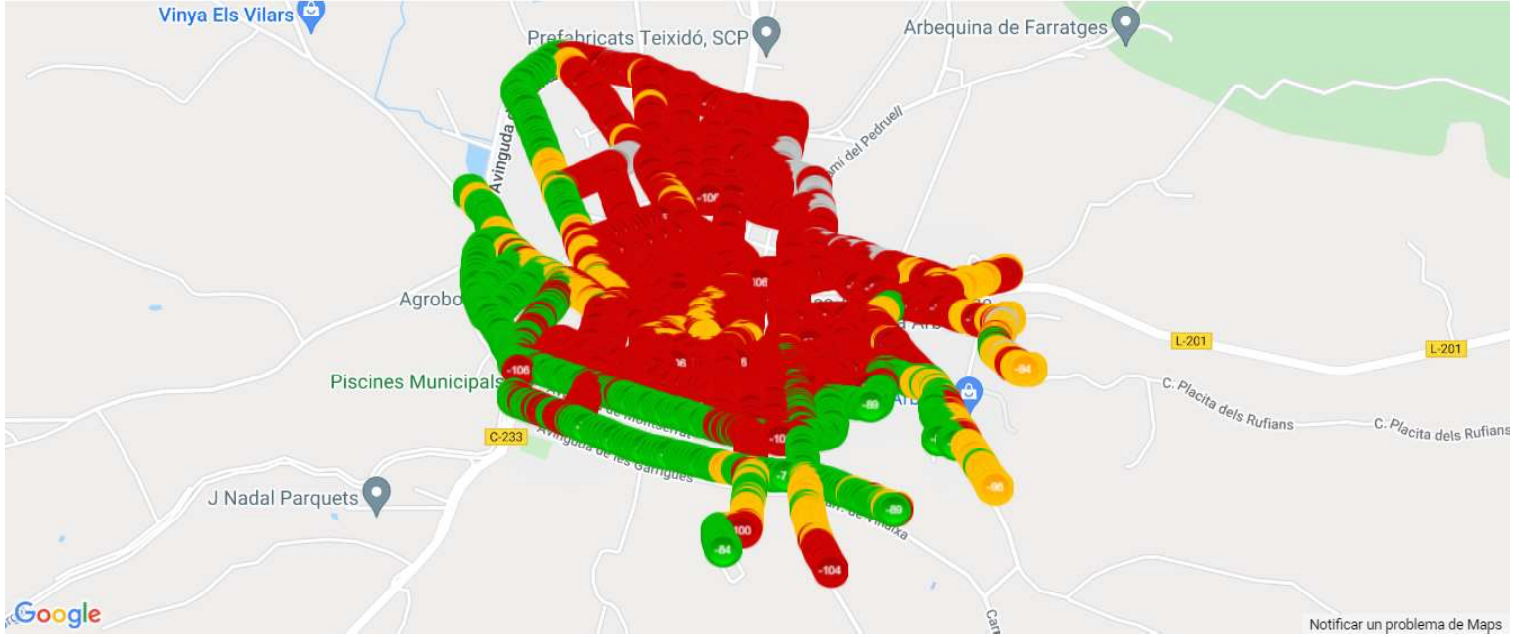

## RSRP view

RSRP KPI statistics per mobile operator for operator 21403\_Orange

ORANGE SERVEI DE DADES, MAPA DE NIVELL DE SENYAL, ARBECA

RSRP KPI statistics per mobile operator for 21403\_Orange

Operators	21403
<b>&gt;= to -89dBm</b>	13.6302 % (count : 707)
<b>B/w -99dBm to -90dBm</b>	11.3168 % (count : 587)
<b>B/w -112dBm to -100dBm</b>	73.5300 % (count : 3814)
<b>&lt;= -113dBm</b>	1.5230 % (count : 79)
Total Geo samples	5187