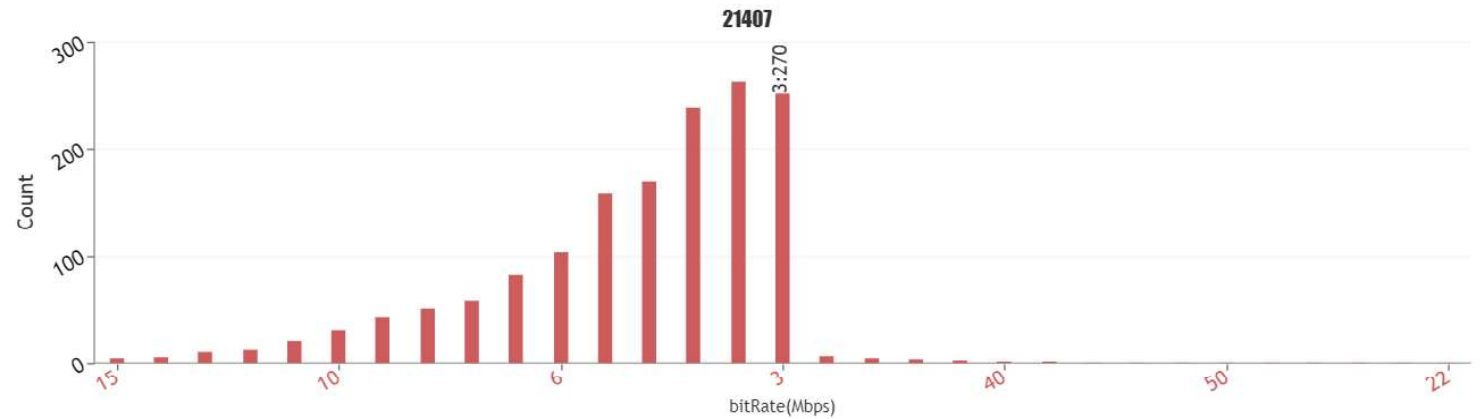

Download test distribution chart per mobile operators for 21407_Movistar