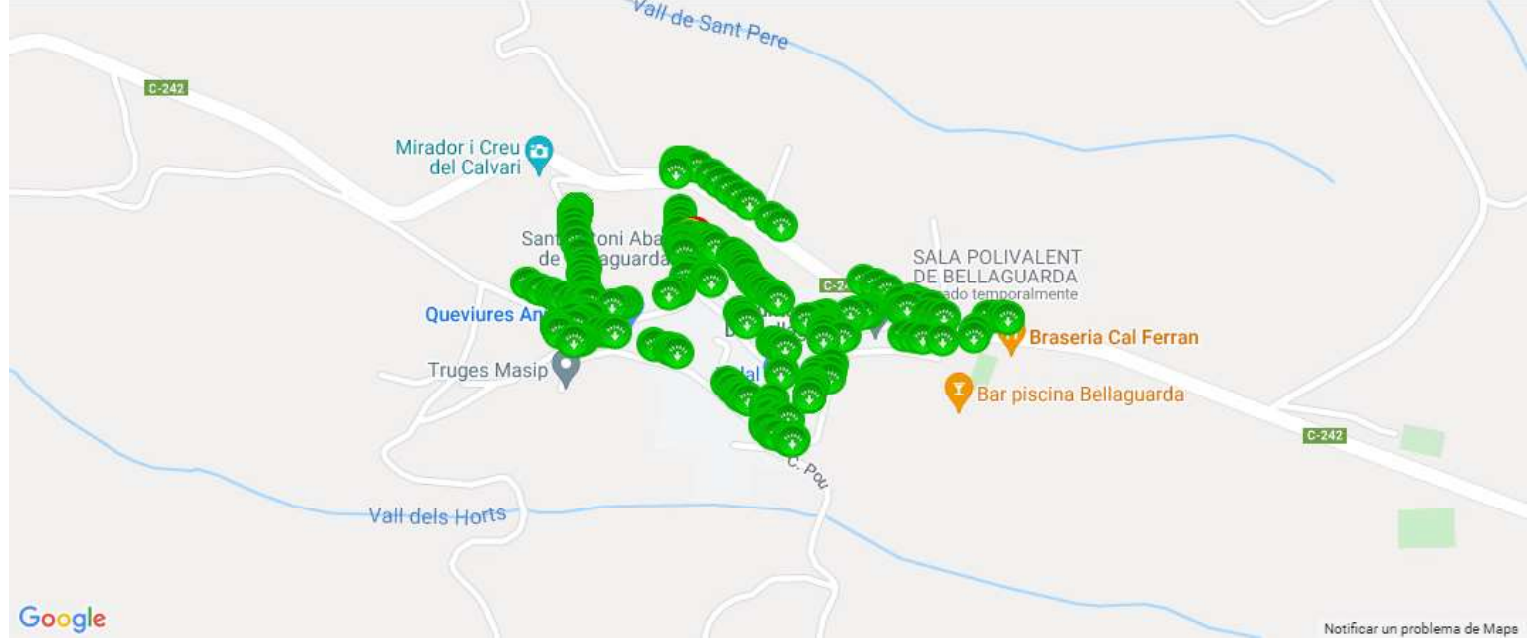

Download test KPI statistics per mobile operator for 21401_vodafone ES

Download speed test report

Download speed test view for 21401_vodafone ES

VODAFONE SERVEI DE DADES, MAPA DE VELOCITATS DE DESCÀRREGA, BELLAGUARDA