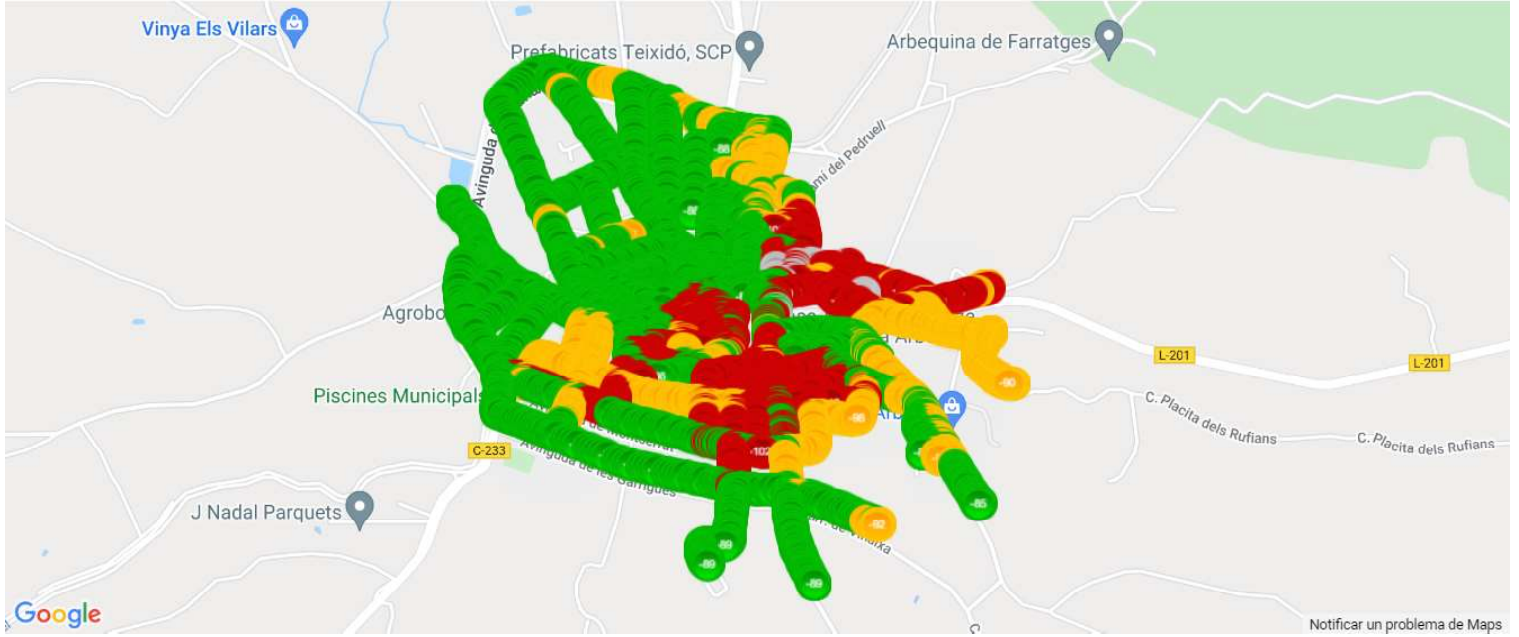

RSRP view

RSRP KPI statistics per mobile operator for operator 21407_Movistar

MOVISTAR SERVEI DE DADES, MAPA DE NIVELL DE SENYAL, ARBECA