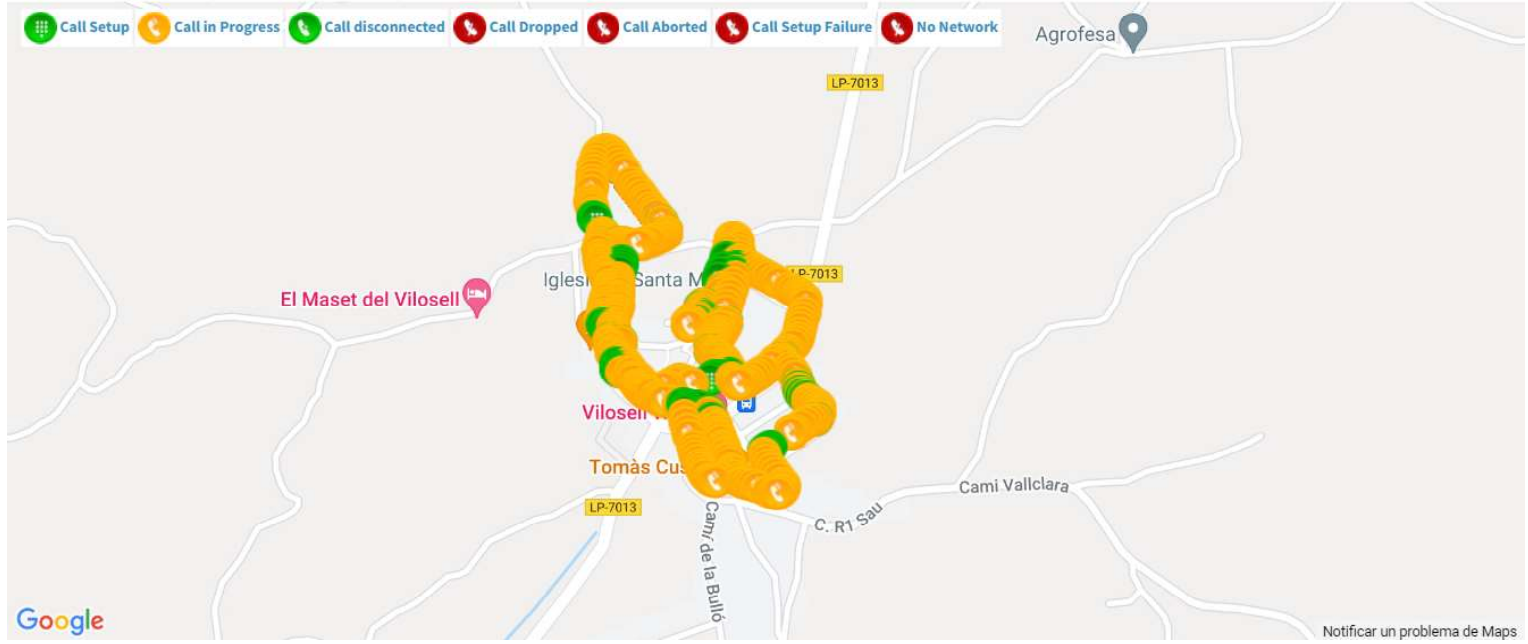

Voice call test report

Call test view of mobile operators for 21403_Orange

ORANGE SERVEI DE VEU, MAPA DE TRUCADES, EL VILOSELL

Call test KPI statistics per mobile operator for 21403_Orange

Operators	21403
Total Calls Success	15
Total Calls Attempted	16
Total Calls Failed	1
Dropped Calls	1
Aborted Calls	0
CallSetup Failed	0
No Network ?	0
Attempted Voice call on 2G ?	0
Attempted Voice call on 3G ?	7
Successful CSFB call to 3G ?	8