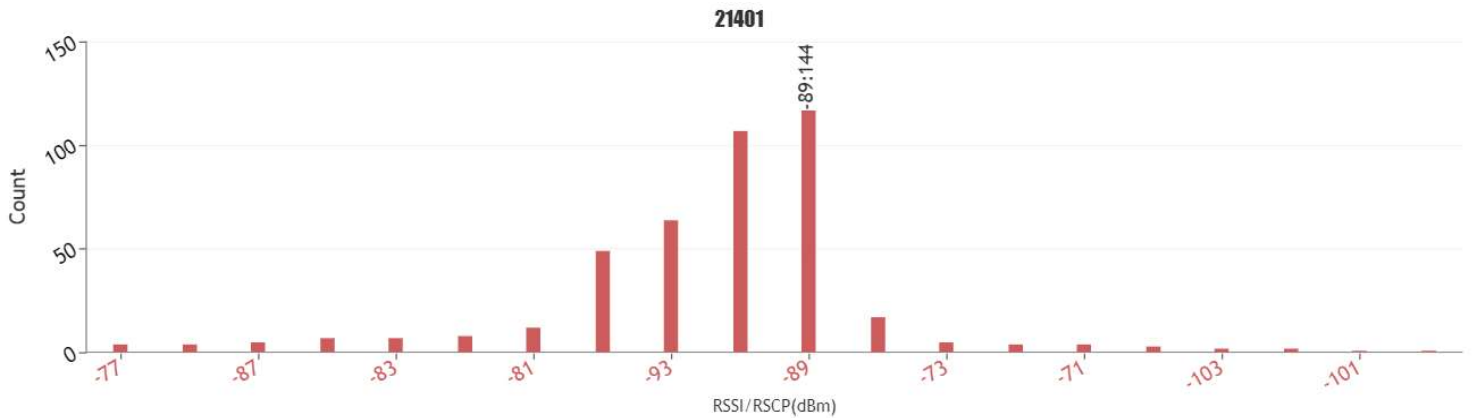

RSSI KPI statistics per mobile operator for 21401_vodafone ES

Operators	21401
>= -89dBm	47.1111 % (count : 212)
B/w -99dBm to -90dBm	39.7778 % (count : 179)
B/w -112dBm to -100dBm	2.2222 % (count : 10)
< -113dBm	10.8889 % (count : 49)
Total Geo samples	450

RSSI distribution chart per mobile operator for 21401_vodafone ES