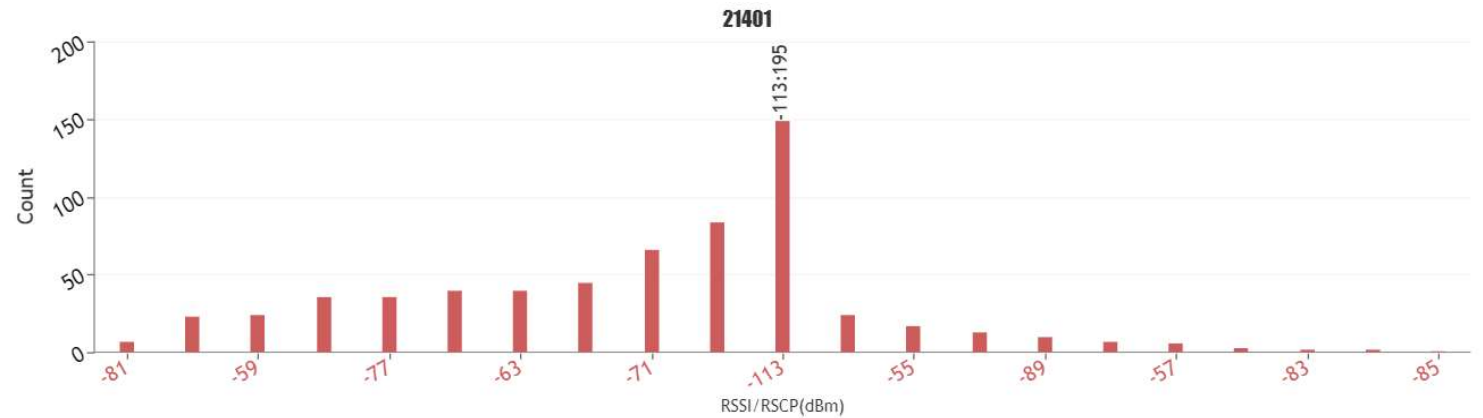

RSSI KPI statistics per mobile operator for 21401_vodafone ES

Operators	21401
>= -89dBm	71.3656 % (count : 486)
B/w -99dBm to -90dBm	0 % (count : 0)
B/w -112dBm to -100dBm	0 % (count : 0)
<= -113dBm	28.6344 % (count : 195)
Total Geo samples	681

RSSI distribution chart per mobile operator for 21401_vodafone ES