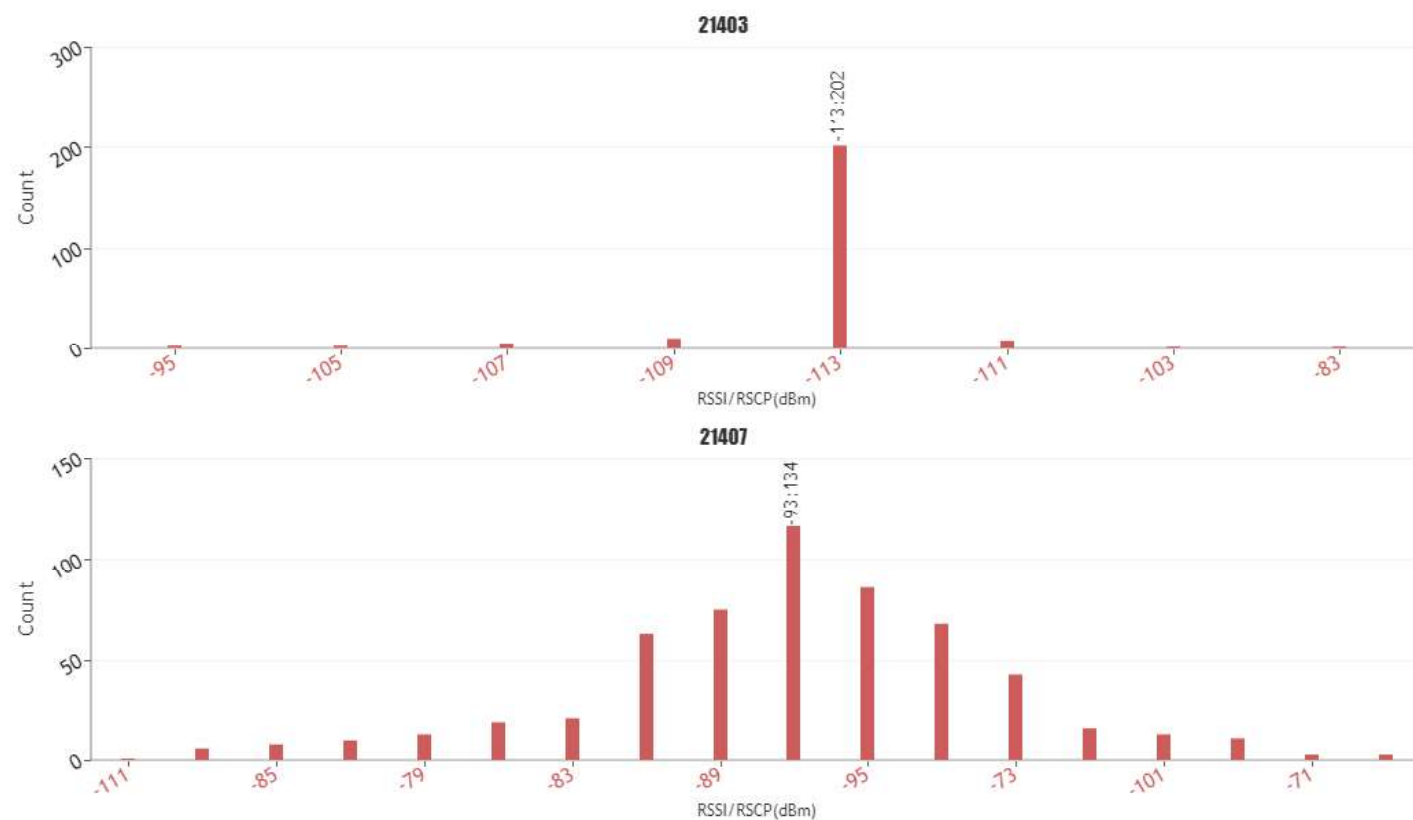

RSI KPI statistics per mobile operator for 21403_Orange

Operators	21407	21403
>= -89dBm	33.8954 % (count : 201)	0.8403 % (count : 2)
B/w -99dBm to -90dBm	53.1197 % (count : 315)	1.2605 % (count : 3)
B/w -112dBm to -100dBm	2.3609 % (count : 14)	13.0252 % (count : 31)
<= -113dBm	10.6239 % (count : 63)	84.8739 % (count : 202)
Total Geo samples	593	238

RSI distribution chart per mobile operator for 21403_Orange