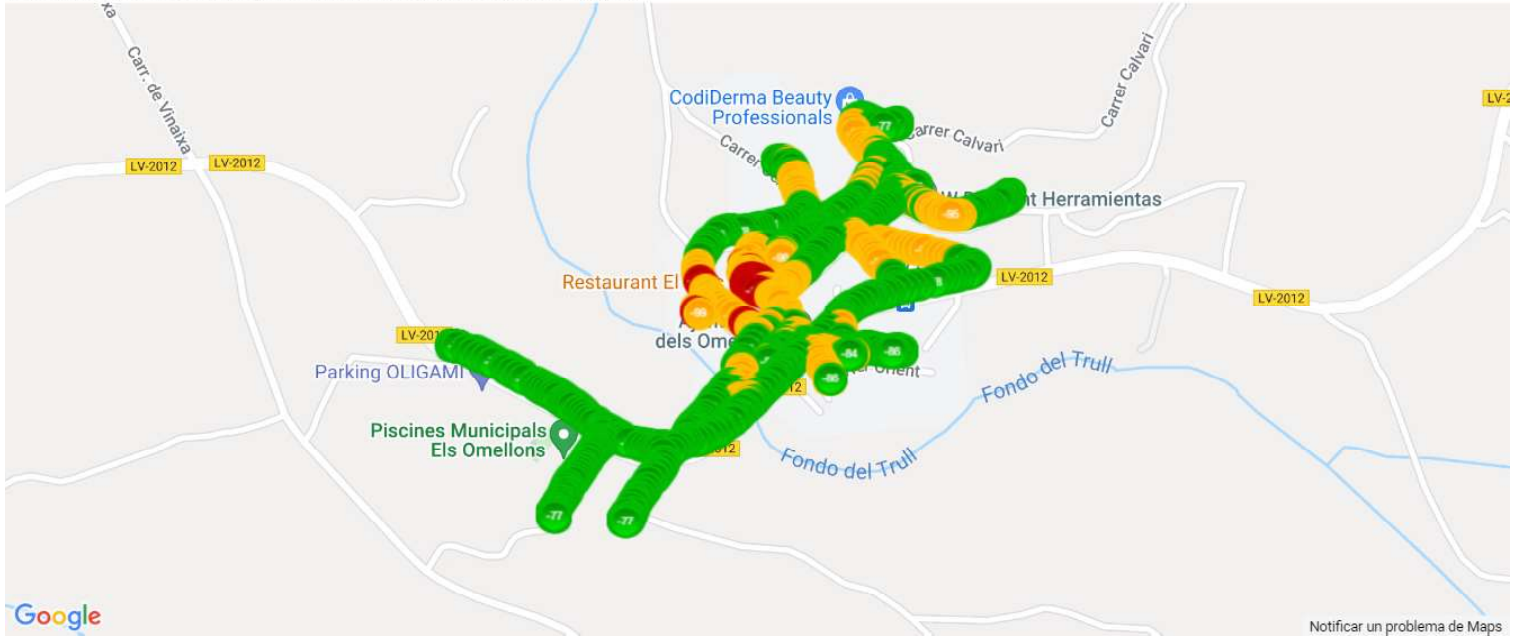

RSRP view

RSRP KPI statistics per mobile operator for operator 21401_vodafone ES

VODAFONE SERVEI DE DADES, MAPA DE NIVELL DE SENYAL, ELS OMELLONS