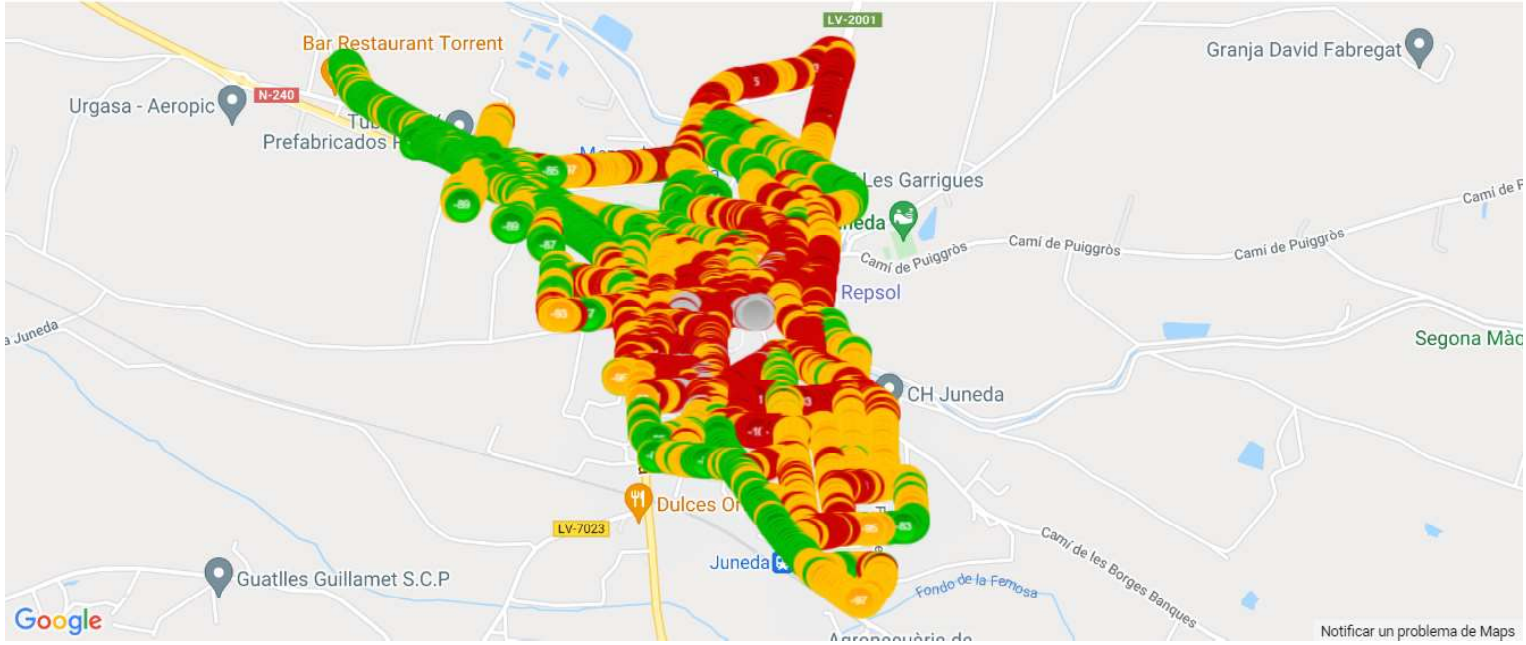

RSSI view

RSSI KPI statistics per mobile operator for operator 21401_vodafone ES

VODAFONE SERVEI DE DADES, MAPA DE NIVELL DE SENYAL, JUNEDA