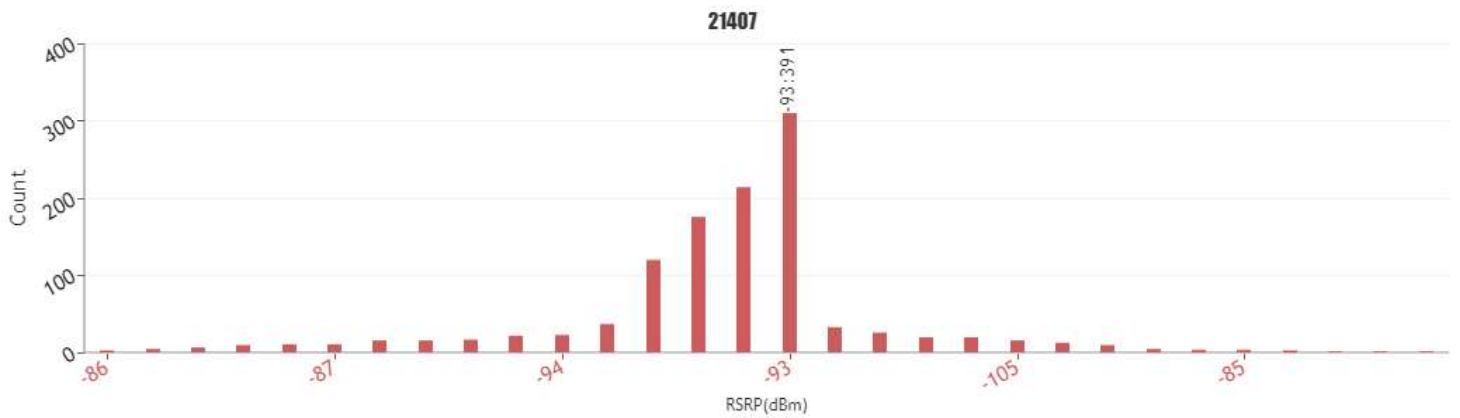

RSRP KPI statistics per mobile operator for 21407_Movistar

Operators	21407
>= to -89dBm	4.8259 % (count : 61)
B/w -99dBm to -90dBm	70.0158 % (count : 885)
B/w -112dBm to -100dBm	25.1582 % (count : 318)
<= -113dBm	0 % (count : 0)
Total Geo samples	1264

RSRP distribution chart per mobile operator for 21407_Movistar