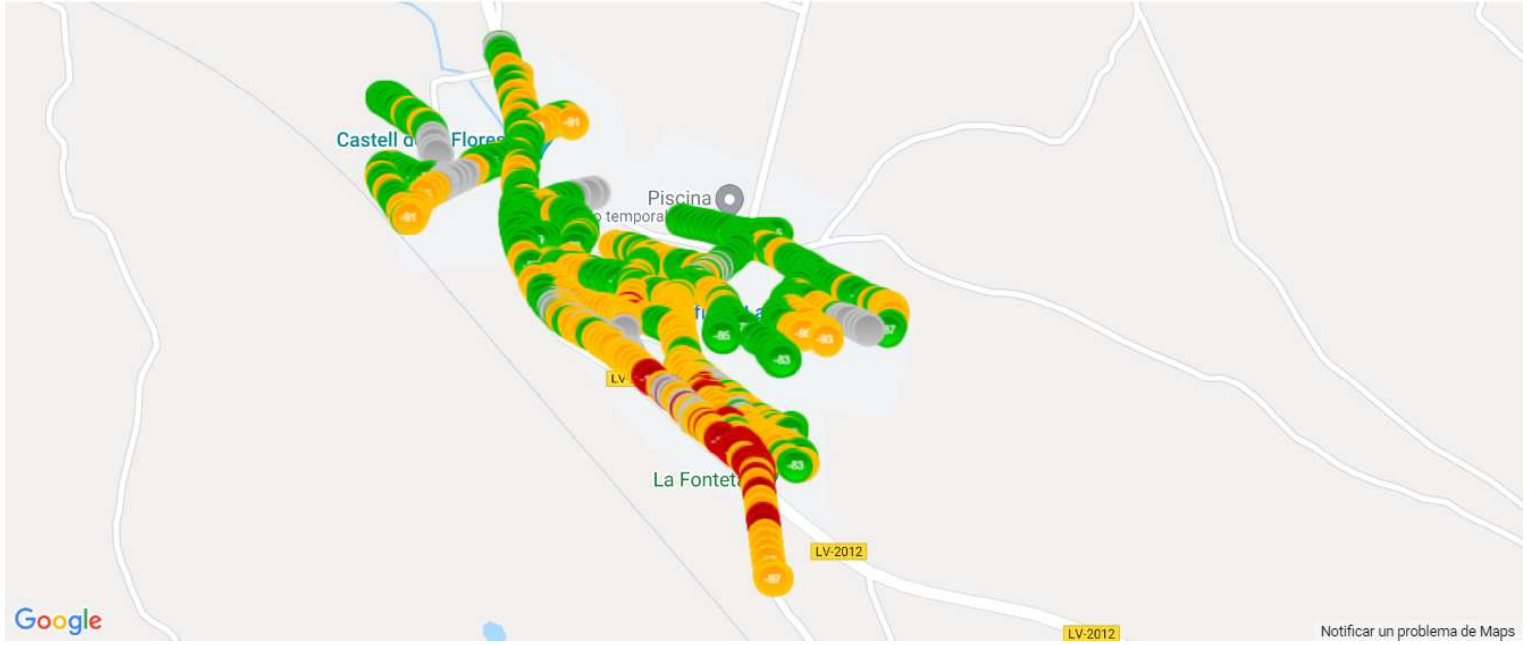

RSSI view

RSSI KPI statistics per mobile operator for operator 21403_Orange

ORANGE SERVEI DE VEU, MAPA DE NIVELL DE SENYAL, LA FLORESTA