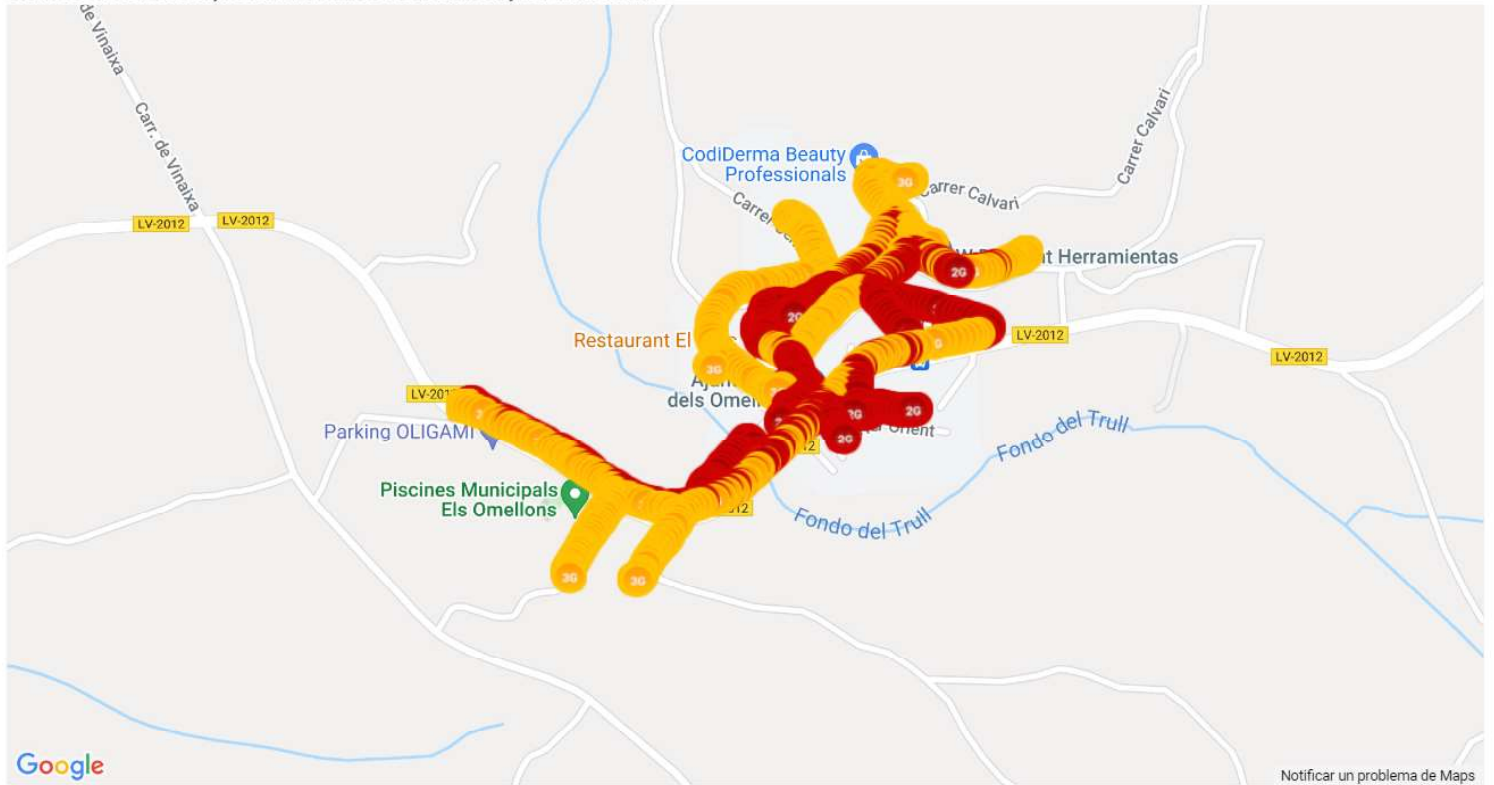

User perceived mobile network coverage during tests

mobile network coverage during tests for operators 21403_Orange

ORANGE SERVEI DE VEU, ACCÉS A XARXES DE L'OPERADOR, ELS OMELLONS