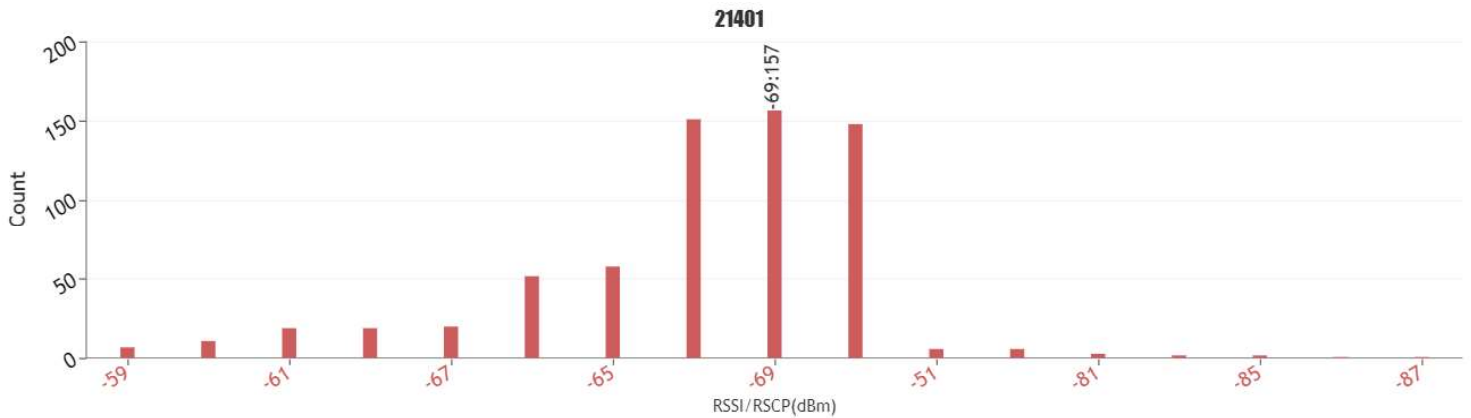

RSSI KPI statistics per mobile operator for 21401_vodafone ES

Operators	21401
>= -89dBm	100.0000 % (count : 663)
B/w -99dBm to -90dBm	0 % (count : 0)
B/w -112dBm to -100dBm	0 % (count : 0)
< -113dBm	0 % (count : 0)
Total Geo samples	663

RSSI distribution chart per mobile operator for 21401_vodafone ES