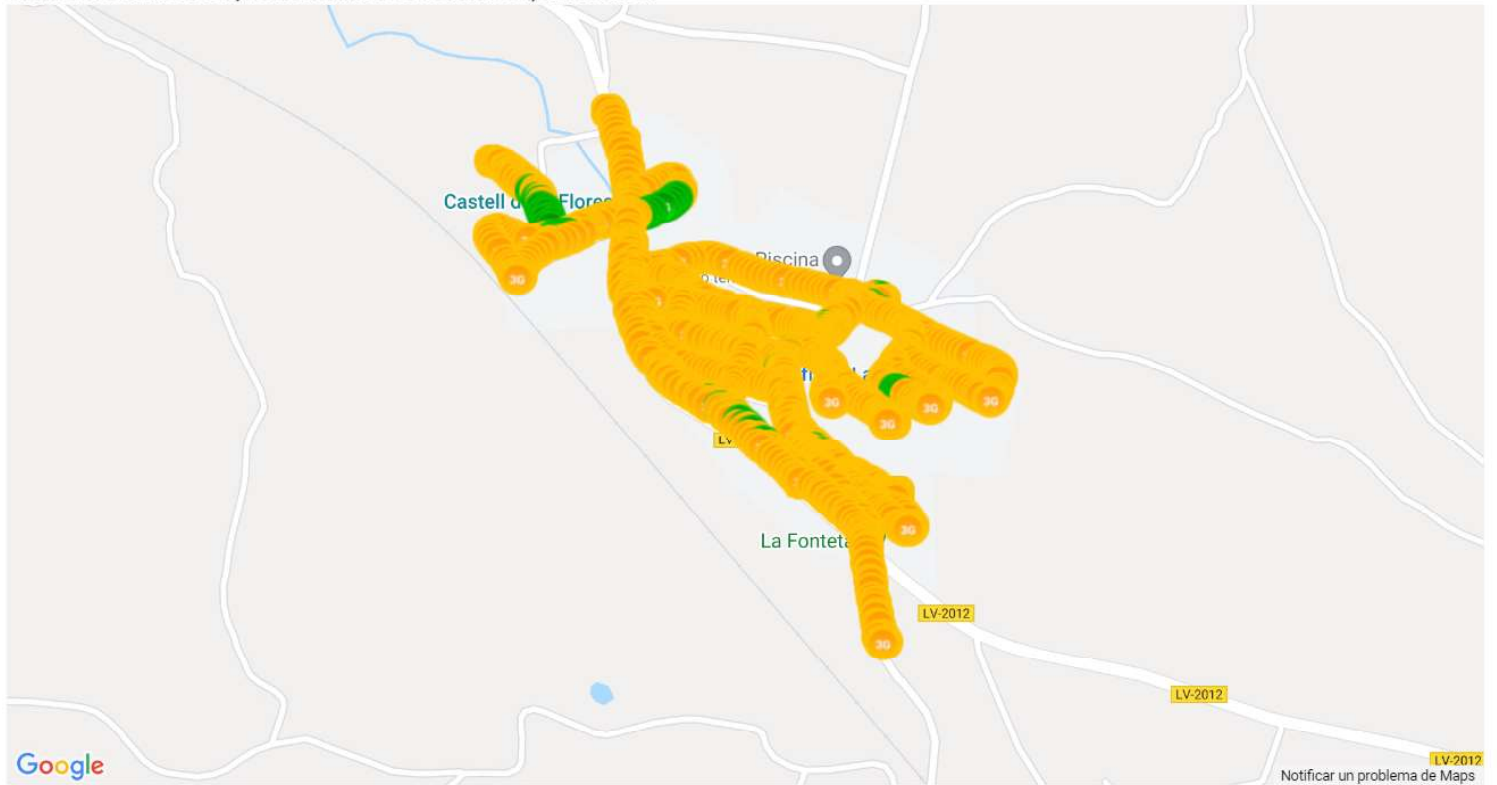

User perceived mobile network coverage during tests

mobile network coverage during tests for operators 21401_vodafone ES

VODAFONE SERVEI DE VEU, ACCÉS A XARRES DE L'OPERADOR, LA FLORESTA