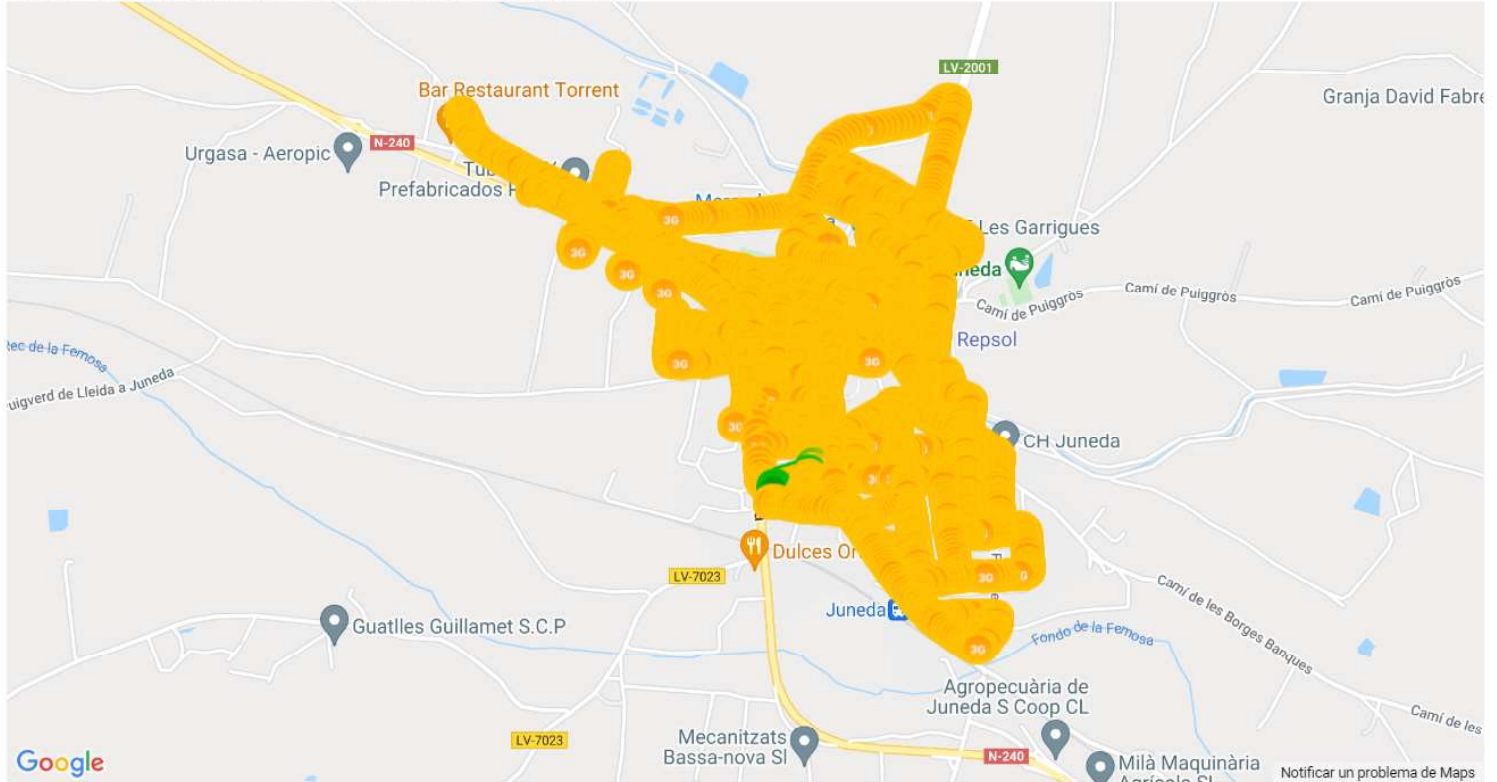

User perceived mobile network coverage during tests

mobile network coverage during tests for operators 21401_vodafone ES

VODAFONE SERVEI DE DADES, ACCÉS A XARXES DE L'OPERADOR, JUNEDA