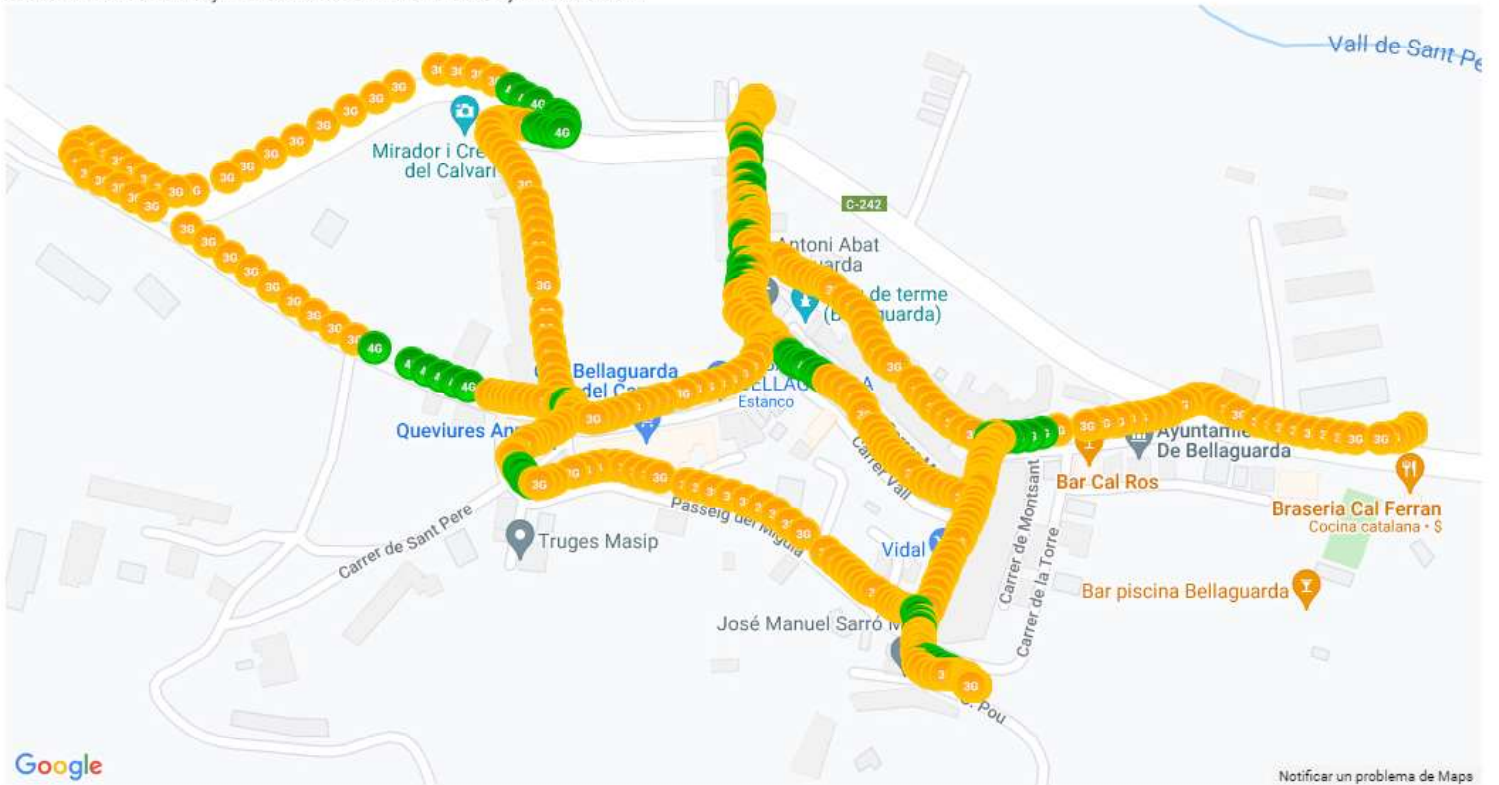

User perceived mobile network coverage during tests

mobile network coverage during tests for operators 21403_Orange

ORANGE SERVEI DE VEU, ACCÉS A XARXES DE L'OPERADOR, BELLAGUARDA