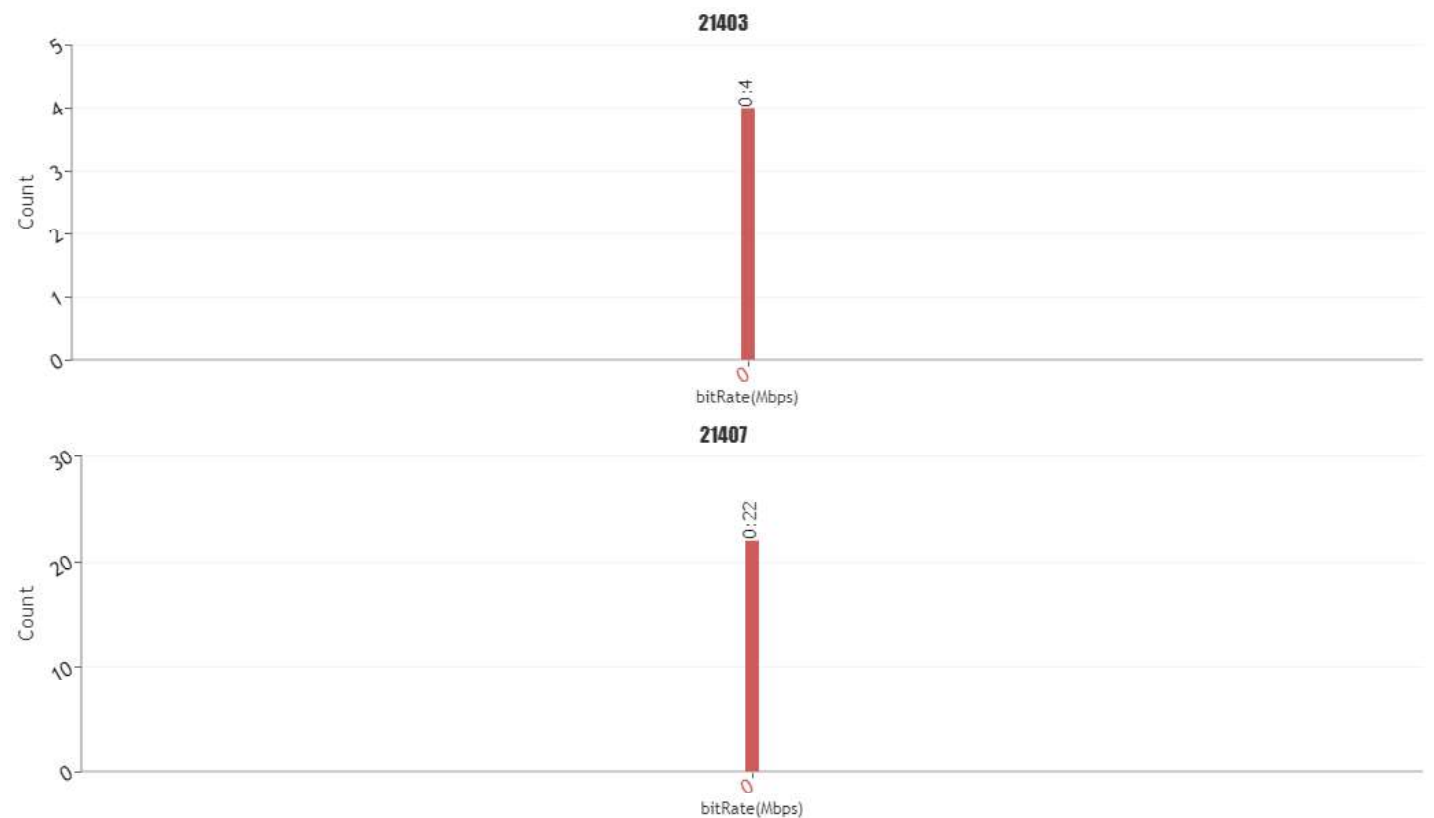

Download test distribution chart per mobile operators for 21403_Orange