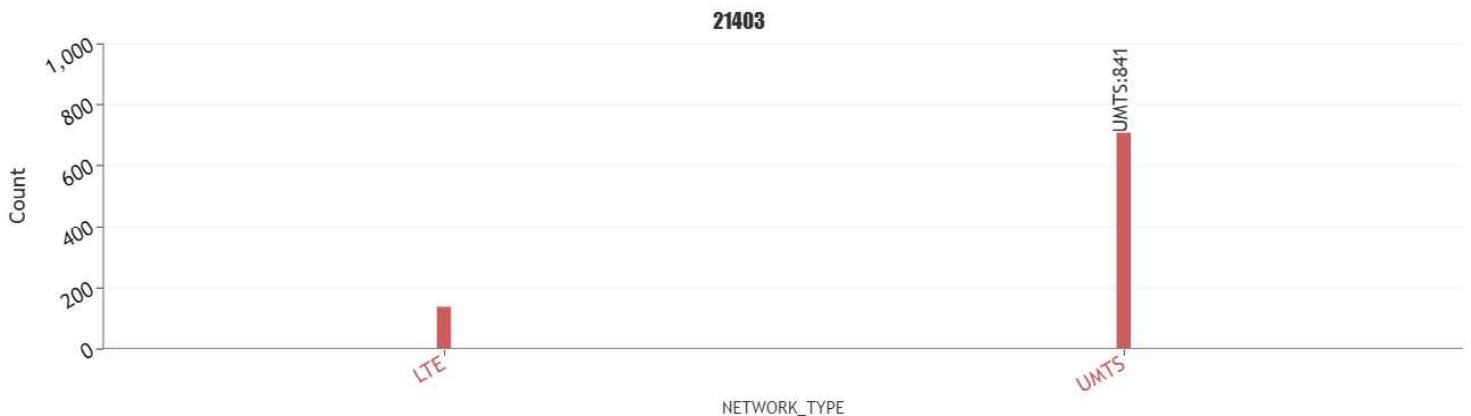

RAN technology distribution chart per mobile network operator for 21403_Orange