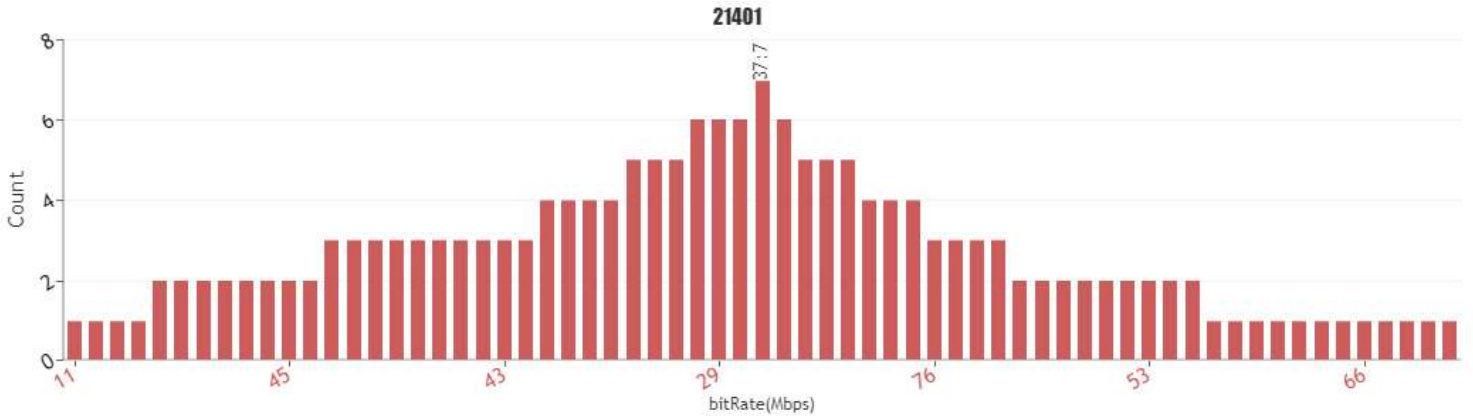

Download test distribution chart per mobile operators for 21401_vodafone ES