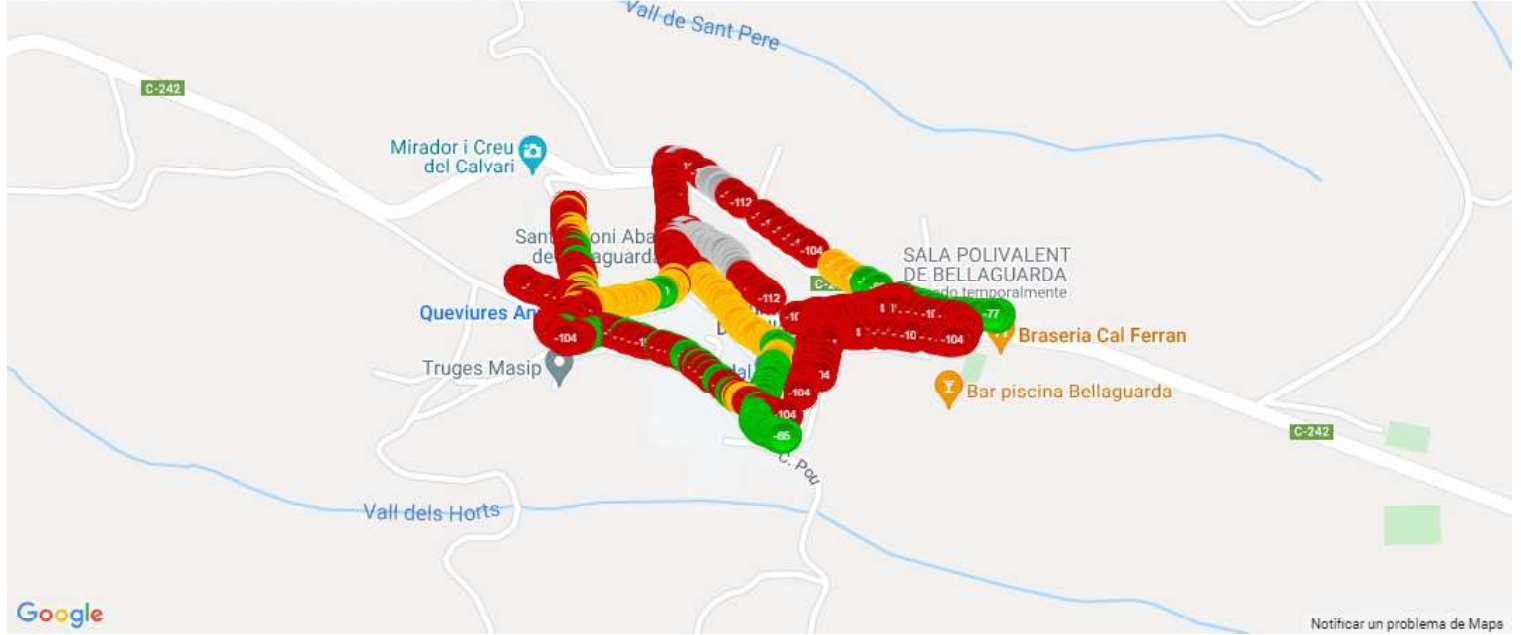

RSRP view

RSRP KPI statistics per mobile operator for operator 21401_vodafone ES

VODAFONE SERVEI DE DADES, MAPA DE NIVELL DE SENYAL, BELLAGUARDA