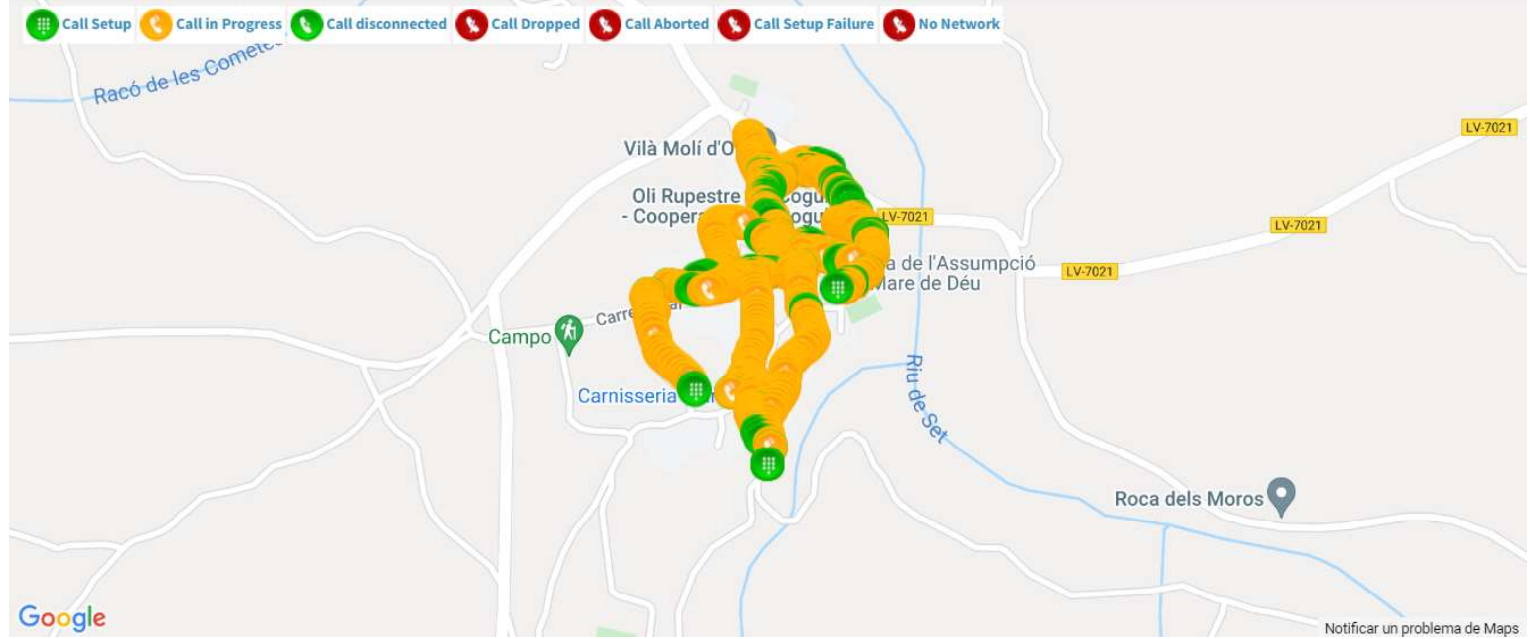

Voice call test report

Call test view of mobile operators for 21401_vodafone ES

VODAFONE SERVEI DE VEU, MAPA DE TRUCADES, COGUL

Call test KPI statistics per mobile operator for 21401_vodafone ES

Operators	21401
Total Calls Success	24
Total Calls Attempted	25
Total Calls Failed	1
Dropped Calls	1
Aborted Calls	0
CallSetup Failed	0
No Network	0
Attempted Voice call on 2G	0
Attempted Voice call on 3G	25