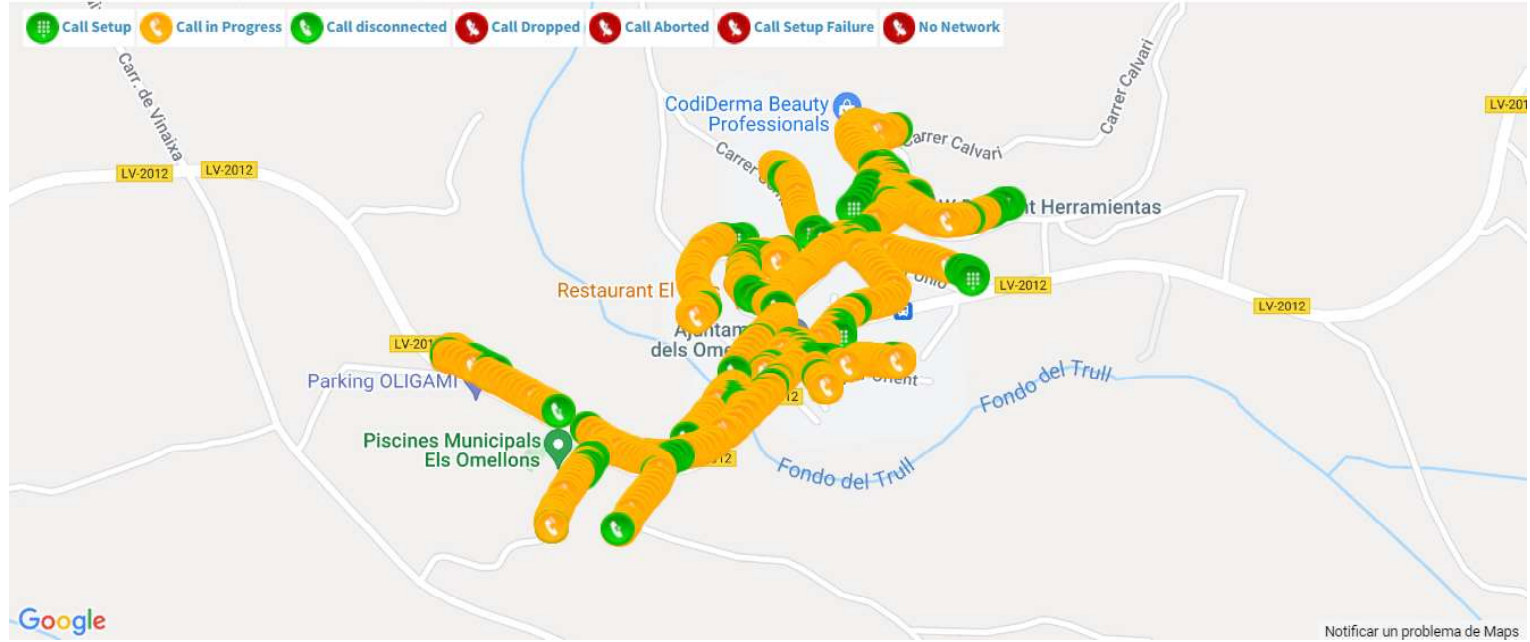

Voice call test report

Call test view of mobile operators for 21401_vodafone ES

VODAFONE SERVEI DE VEU, MAPA DE TRUCADES, ELS OMELLONS

Call test KPI statistics per mobile operator for 21401_vodafone ES

Operators	21401
Total Calls Success	26
Total Calls Attempted	26
Total Calls Failed	0
Dropped Calls	0
Aborted Calls	0
CallSetup Failed	0
No Network ?	0
Attempted Voice call on 2G ?	9
Attempted Voice call on 3G ?	0
Successful CSFB call to 2G ?	17