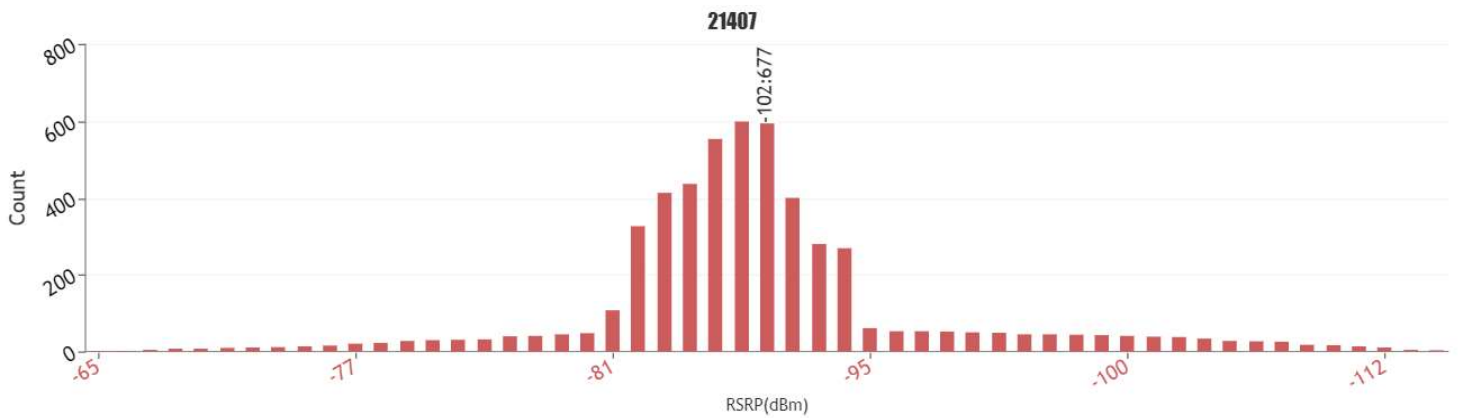

RSRP KPI statistics per mobile operator for 21407_Movistar

Operators	21407
>= to -89dBm	48.8585 % (count : 2611)
B/w -99dBm to -90dBm	20.5651 % (count : 1099)
B/w -112dBm to -100dBm	29.7530 % (count : 1590)
<= -113dBm	0.8234 % (count : 44)
Total Geo samples	5344

RSRP distribution chart per mobile operator for 21407_Movistar